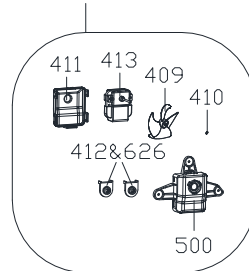

OPTIONAL  
WITH TOP PANEL LED

735

OPTIONAL  
WITH SIDE PANEL LED

421B

421A

428

408

407