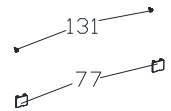

OPTIONAL  
WITH TOP PANEL LED

735

OPTIONAL  
WITH SIDE PANEL LED

421B

421A

428

408

407