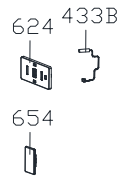

OPTIONAL  
WITH TOP PANEL LED

735

OPTIONAL  
WITH SIDE PANEL LED

421B

421A

428

408

407