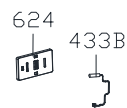

OPTIONAL  
WITH TOP PANEL LED

735

OPTIONAL  
WITH SIDE PANEL LED

421B

421A

428

408

407