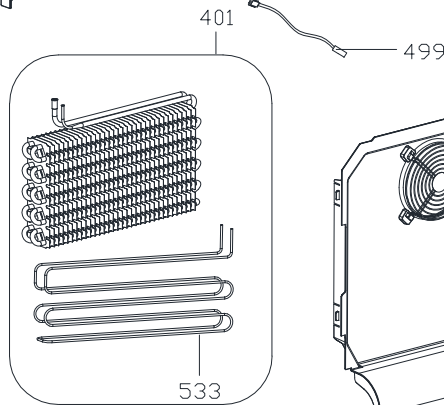

OPTIONAL  
WITH TOP PANEL LED

735

OPTIONAL  
WITH SIDE PANEL LED

421B

421A

428

408

407

RADIAL FAN  
DESIGN

INVERTER  
(OPTIONAL)