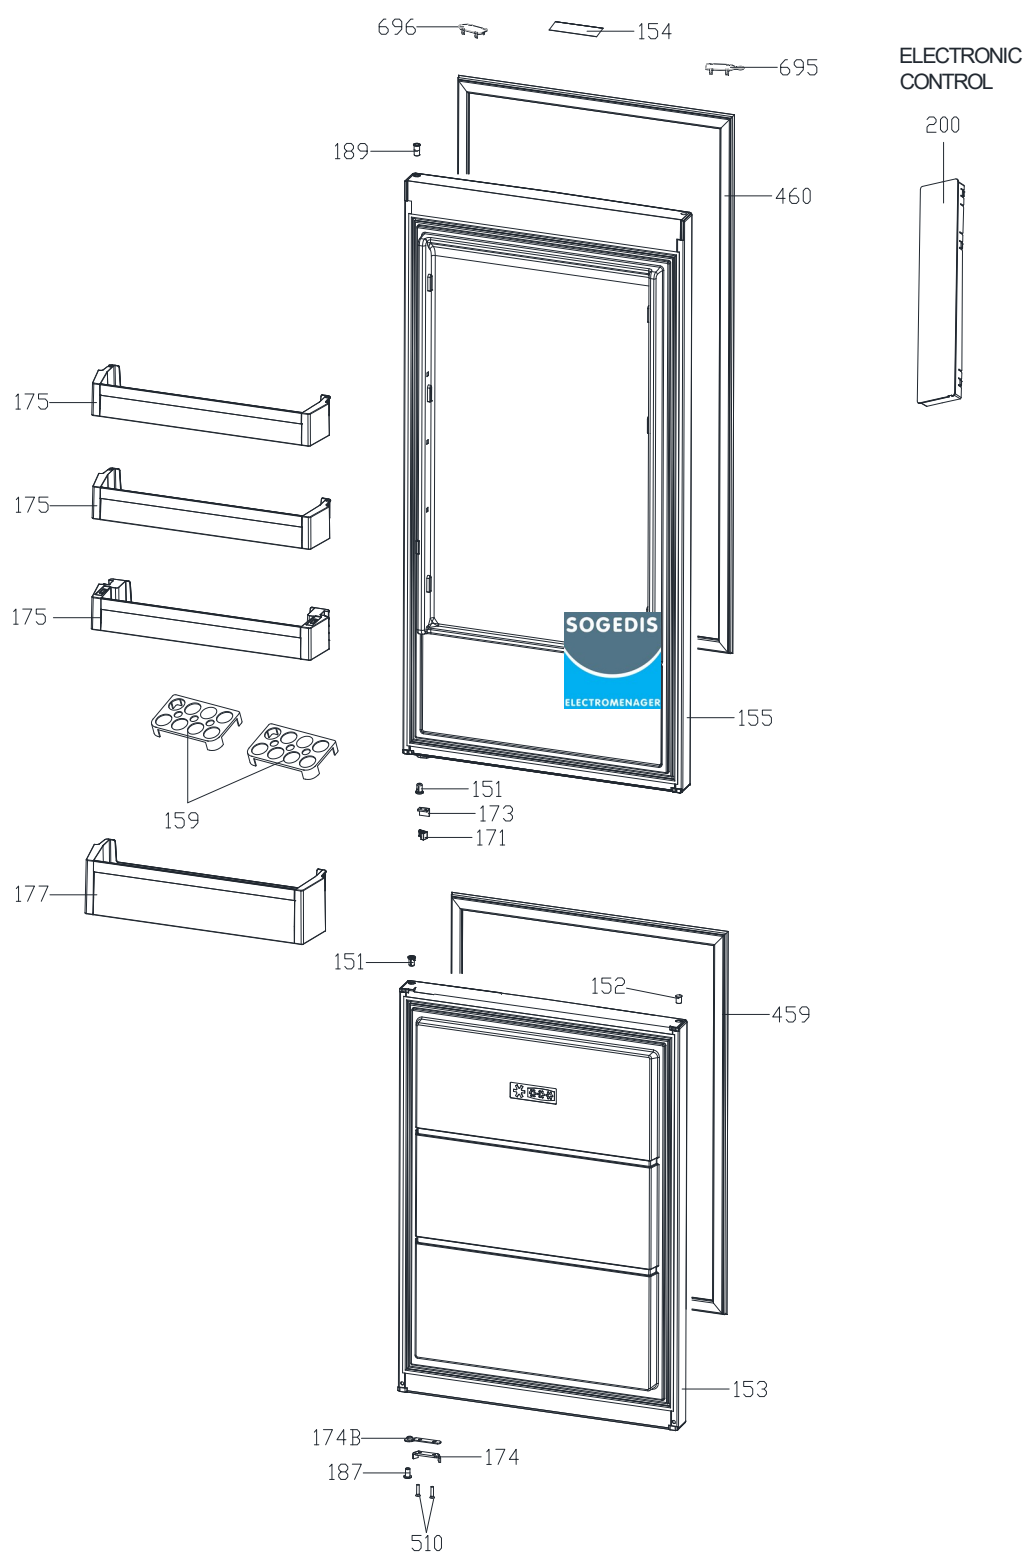

OPTIONAL  
WITH TOP PANEL LED

735

OPTIONAL  
WITH SIDE PANEL LED

421B

421A

428

408

407

RADIAL FAN  
DESIGN

INVERTER  
(OPTIONAL)