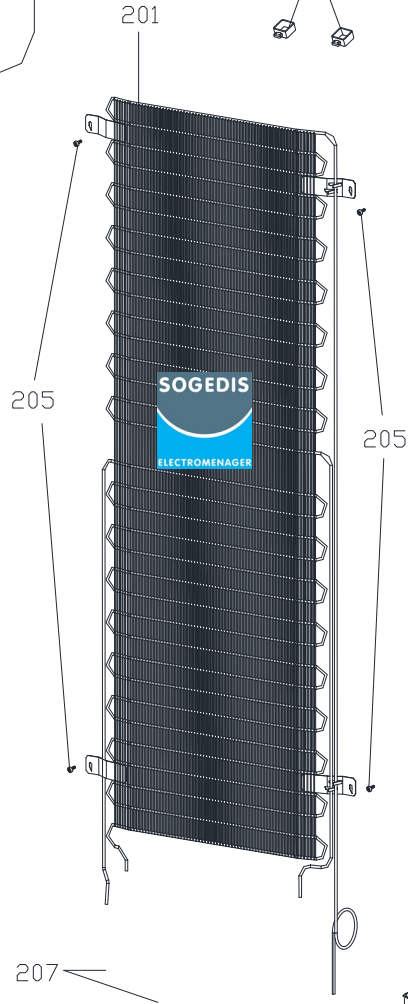

OPTIONAL  
WITH TOP PANEL LED

735

OPTIONAL  
WITH SIDE PANEL LED

421B

421A

428

408

407

RADIAL FAN  
DESIGN

INVERTER  
(OPTIONAL)