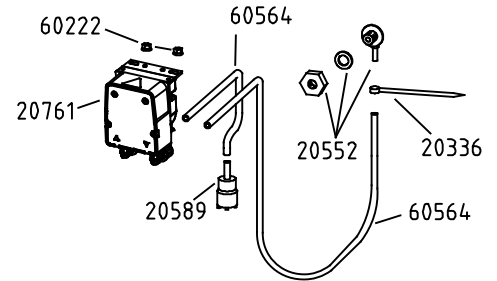

Drain Pump Version

Vertical Type

Rinse Aid Version

Orizzontal Type

Water Softener Version

Detergent Pump Version

Optionals switches