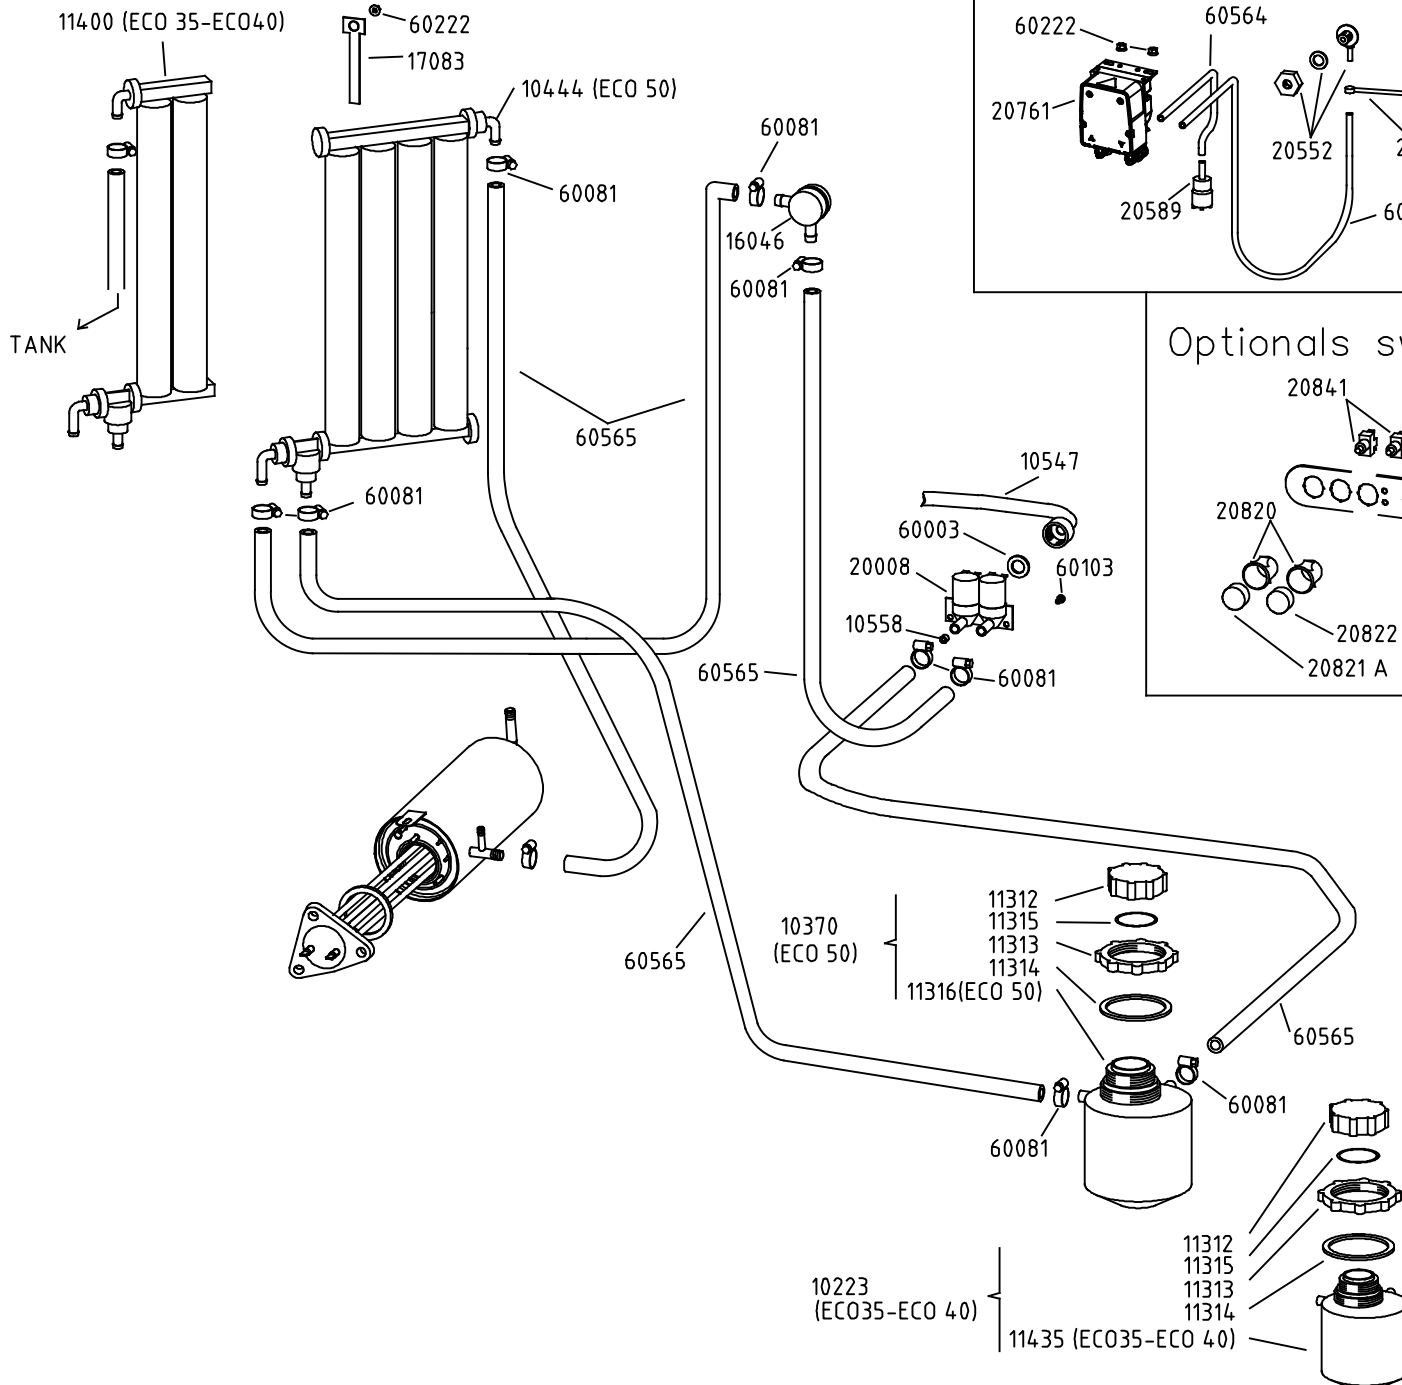

Drain Pump Version

Vertical Type

Rinse Aid Version

Orizzontal Type

Water Softener Version

Detergent Pump Version

Optionals switches