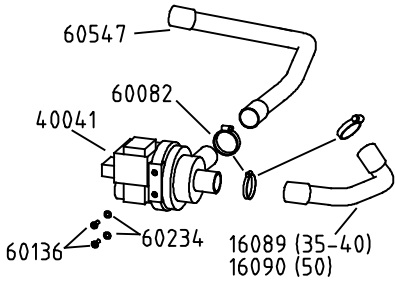

Drain Pump Version

Vertical Type

Rinse Aid Version

Orizzontal Type

Water Softener Version

Detergent Pump Version

Optionals switches