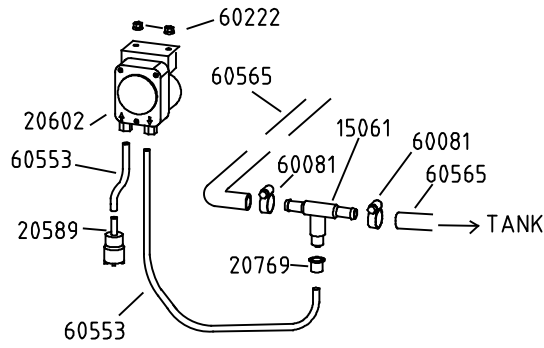

Drain Pump Version

Vertical Type

Rinse Aid Version

Orizzontal Type

Water Softener Version

Detergent Pump Version

Optionals switches