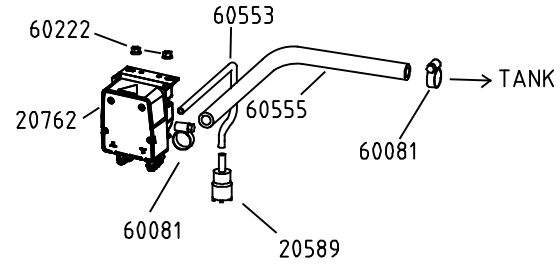

Drain Pump Version

Vertical Type

Rinse Aid Version

Orizzontal Type

Water Softener Version

Detergent Pump Version

Optionals switches