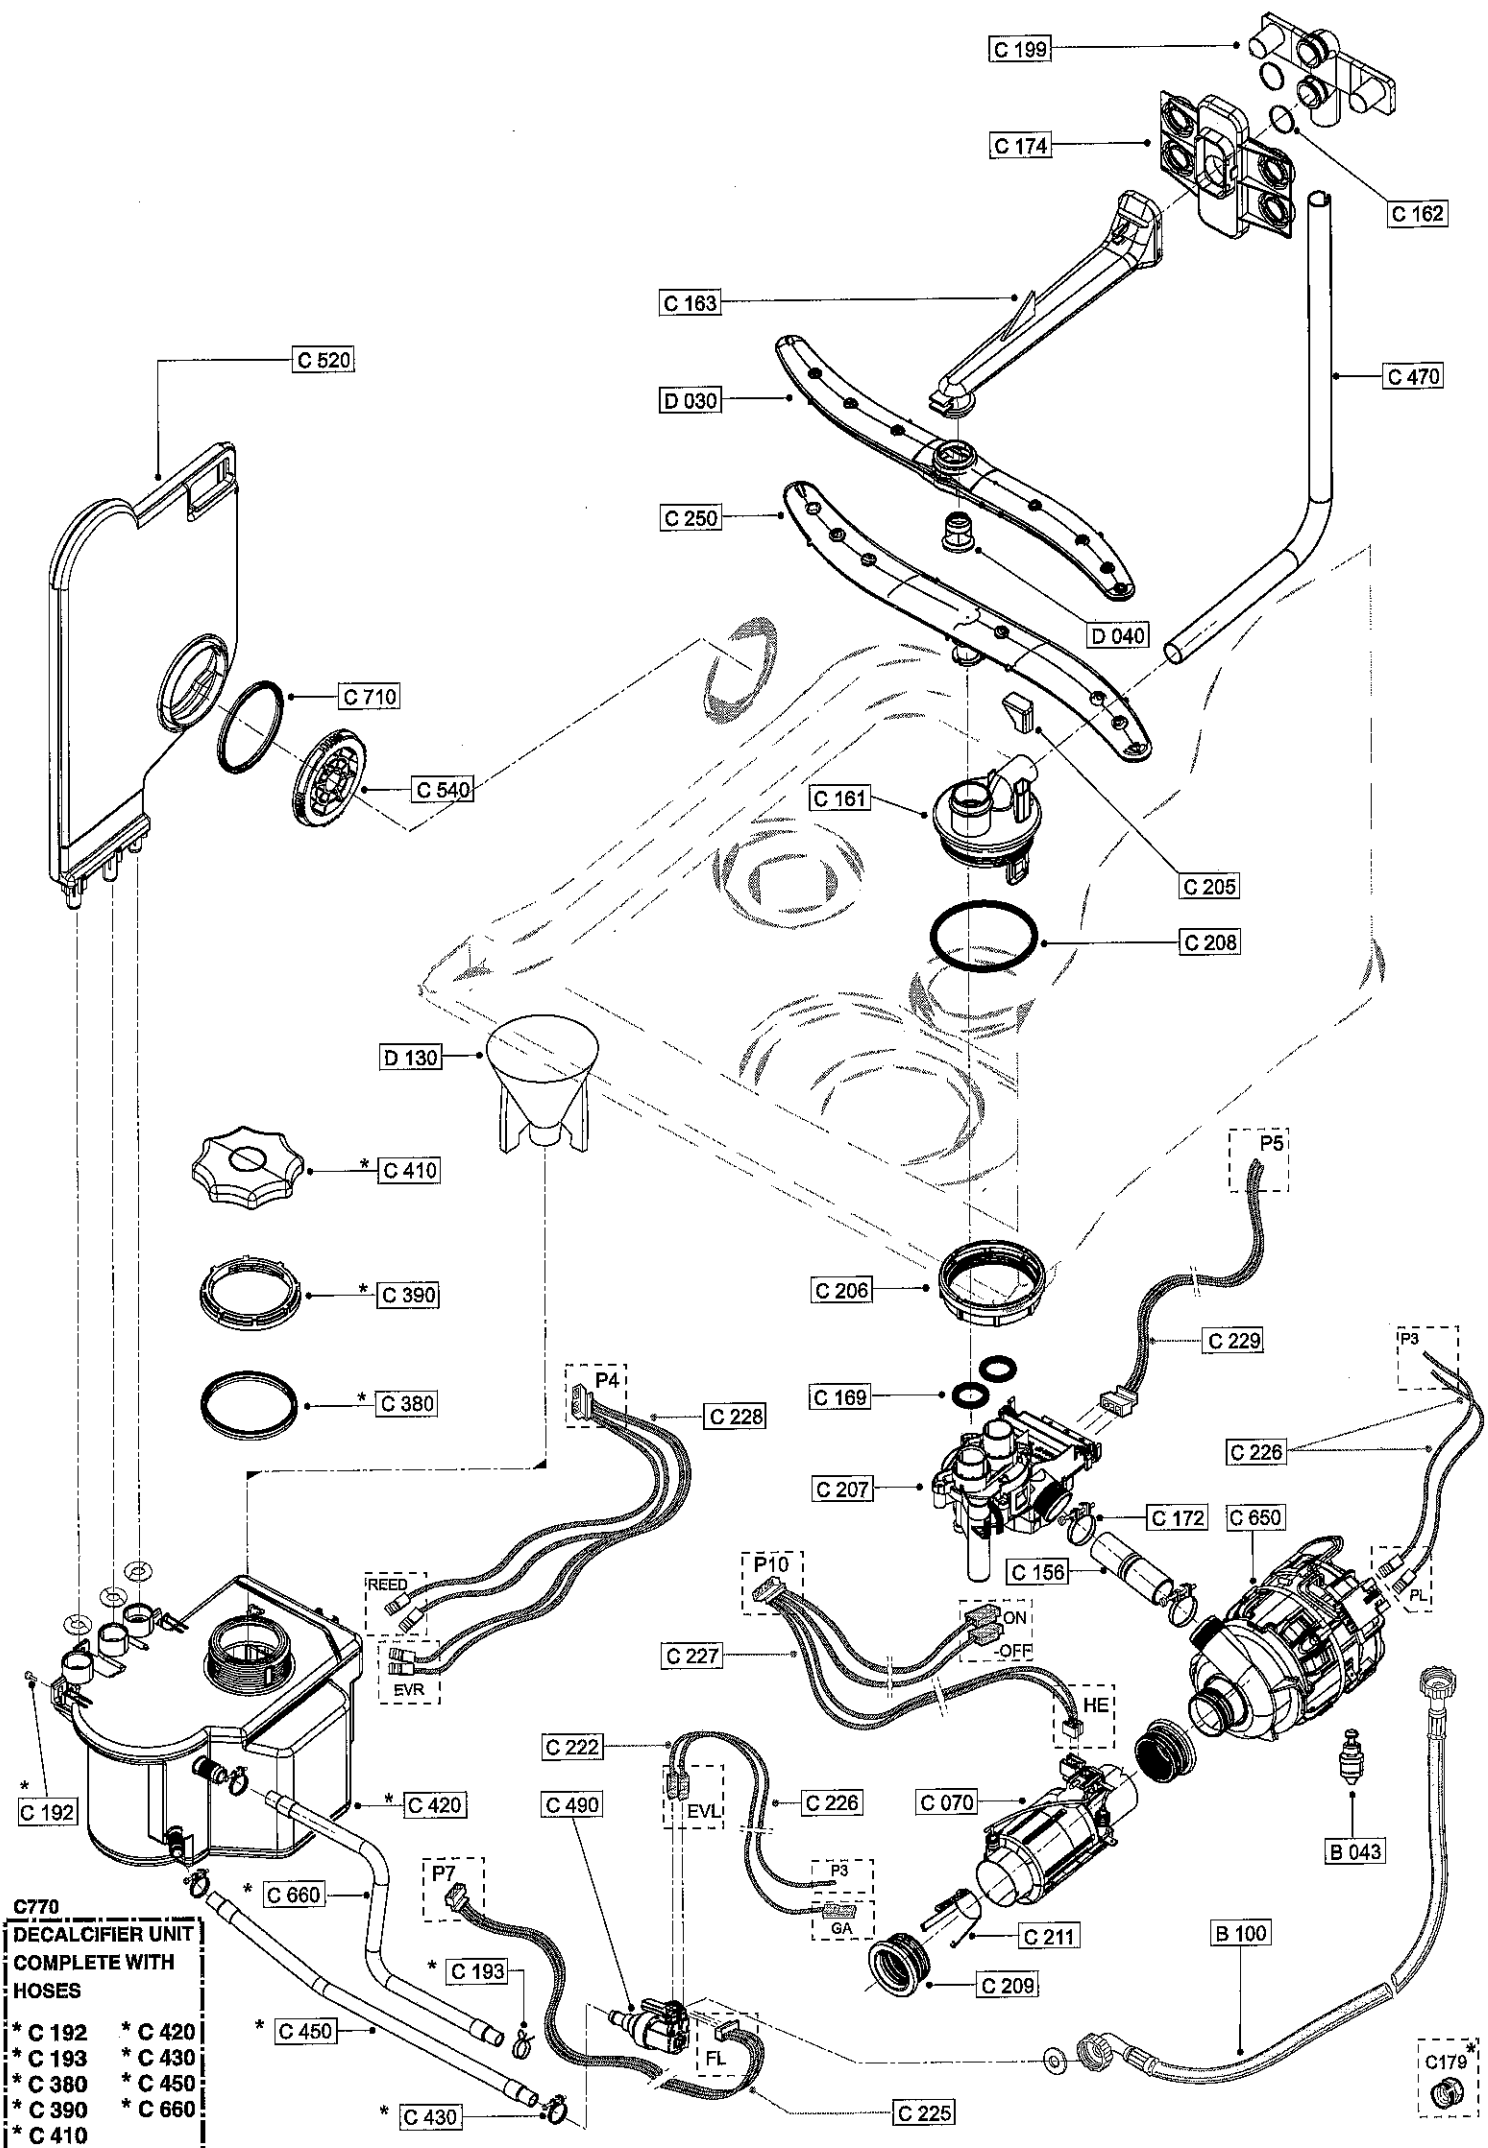

See CABINET exploded view
C790
plastic component
C550
inox component

A 230

A 380

A 160

A 131

A 140

A 480

A 159

A 280

A 111

A 144

A 149

A 420

A 114

A 145

- C770**
DECALCIFER UNIT
COMPLETE WITH
HOSES
- * C 192
 - * C 193
 - * C 380
 - * C 390
 - * C 410
 - * C 420
 - * C 430
 - * C 450
 - * C 660
 - * C 450
 - * C 430

* C 179

C033 handle version	C033 integrated vers.
C620	C620
C550 inox component	C550 metal component
C790 plastic component	C790 plastic component
C510	C510

* B 077
 * B 230
 * B 290
 * B 300
 Only
 free-standing
 version

Economic version guide support

D100	D080
UPPER	UPPER
DRUM	DRUM
UNIT	UNIT
* D 021	* D 022
* D 060	* D 160
* D 090	* D 170
* D 150	