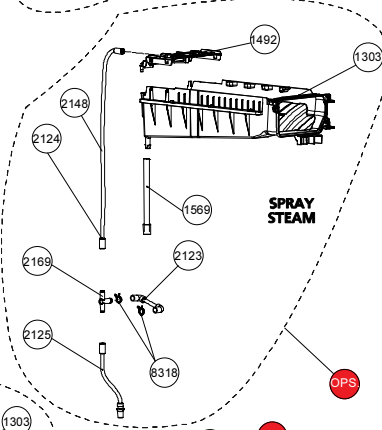

HP MODEL

CND MODEL

BX PRIME (ECOBX)

OFS OPSİYONEL / OPTIONAL

STEAM HEAT PUMP DRYER