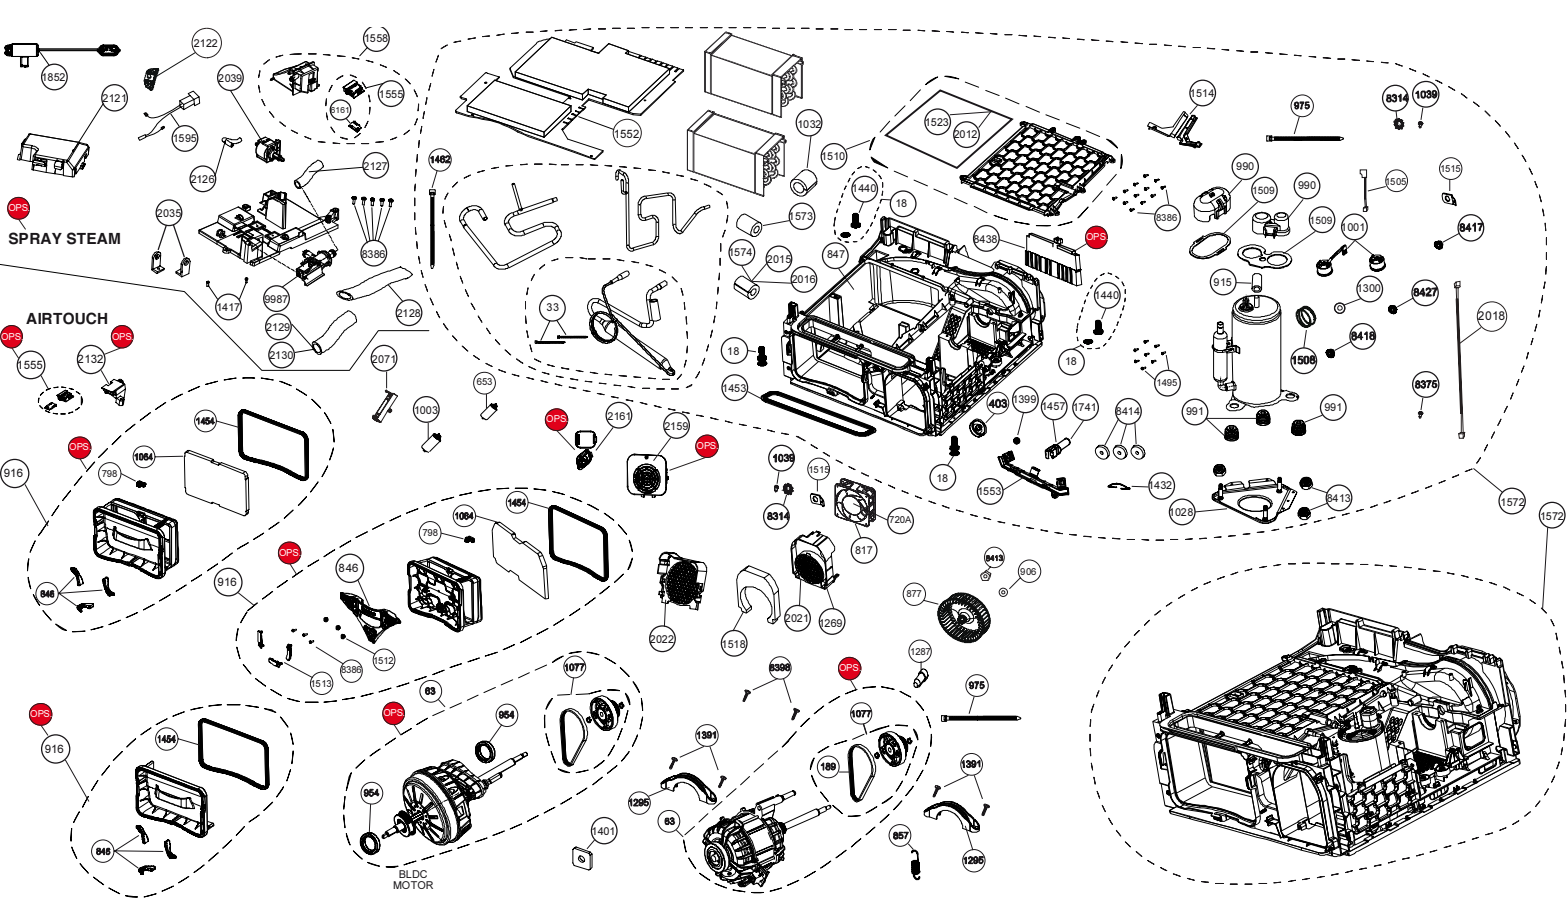

HP MODEL

CND MODEL

BX PRIME (ECOBX)

OFS OPSİYONEL / OPTIONAL

STEAM HEAT PUMP DRYER