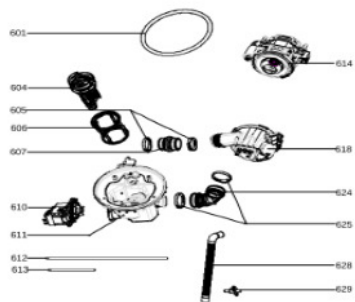

For 45cm model

For 60cm model

These parts are optional. Only serial numbers listed in the spare parts list represent the parts the machine possesses.