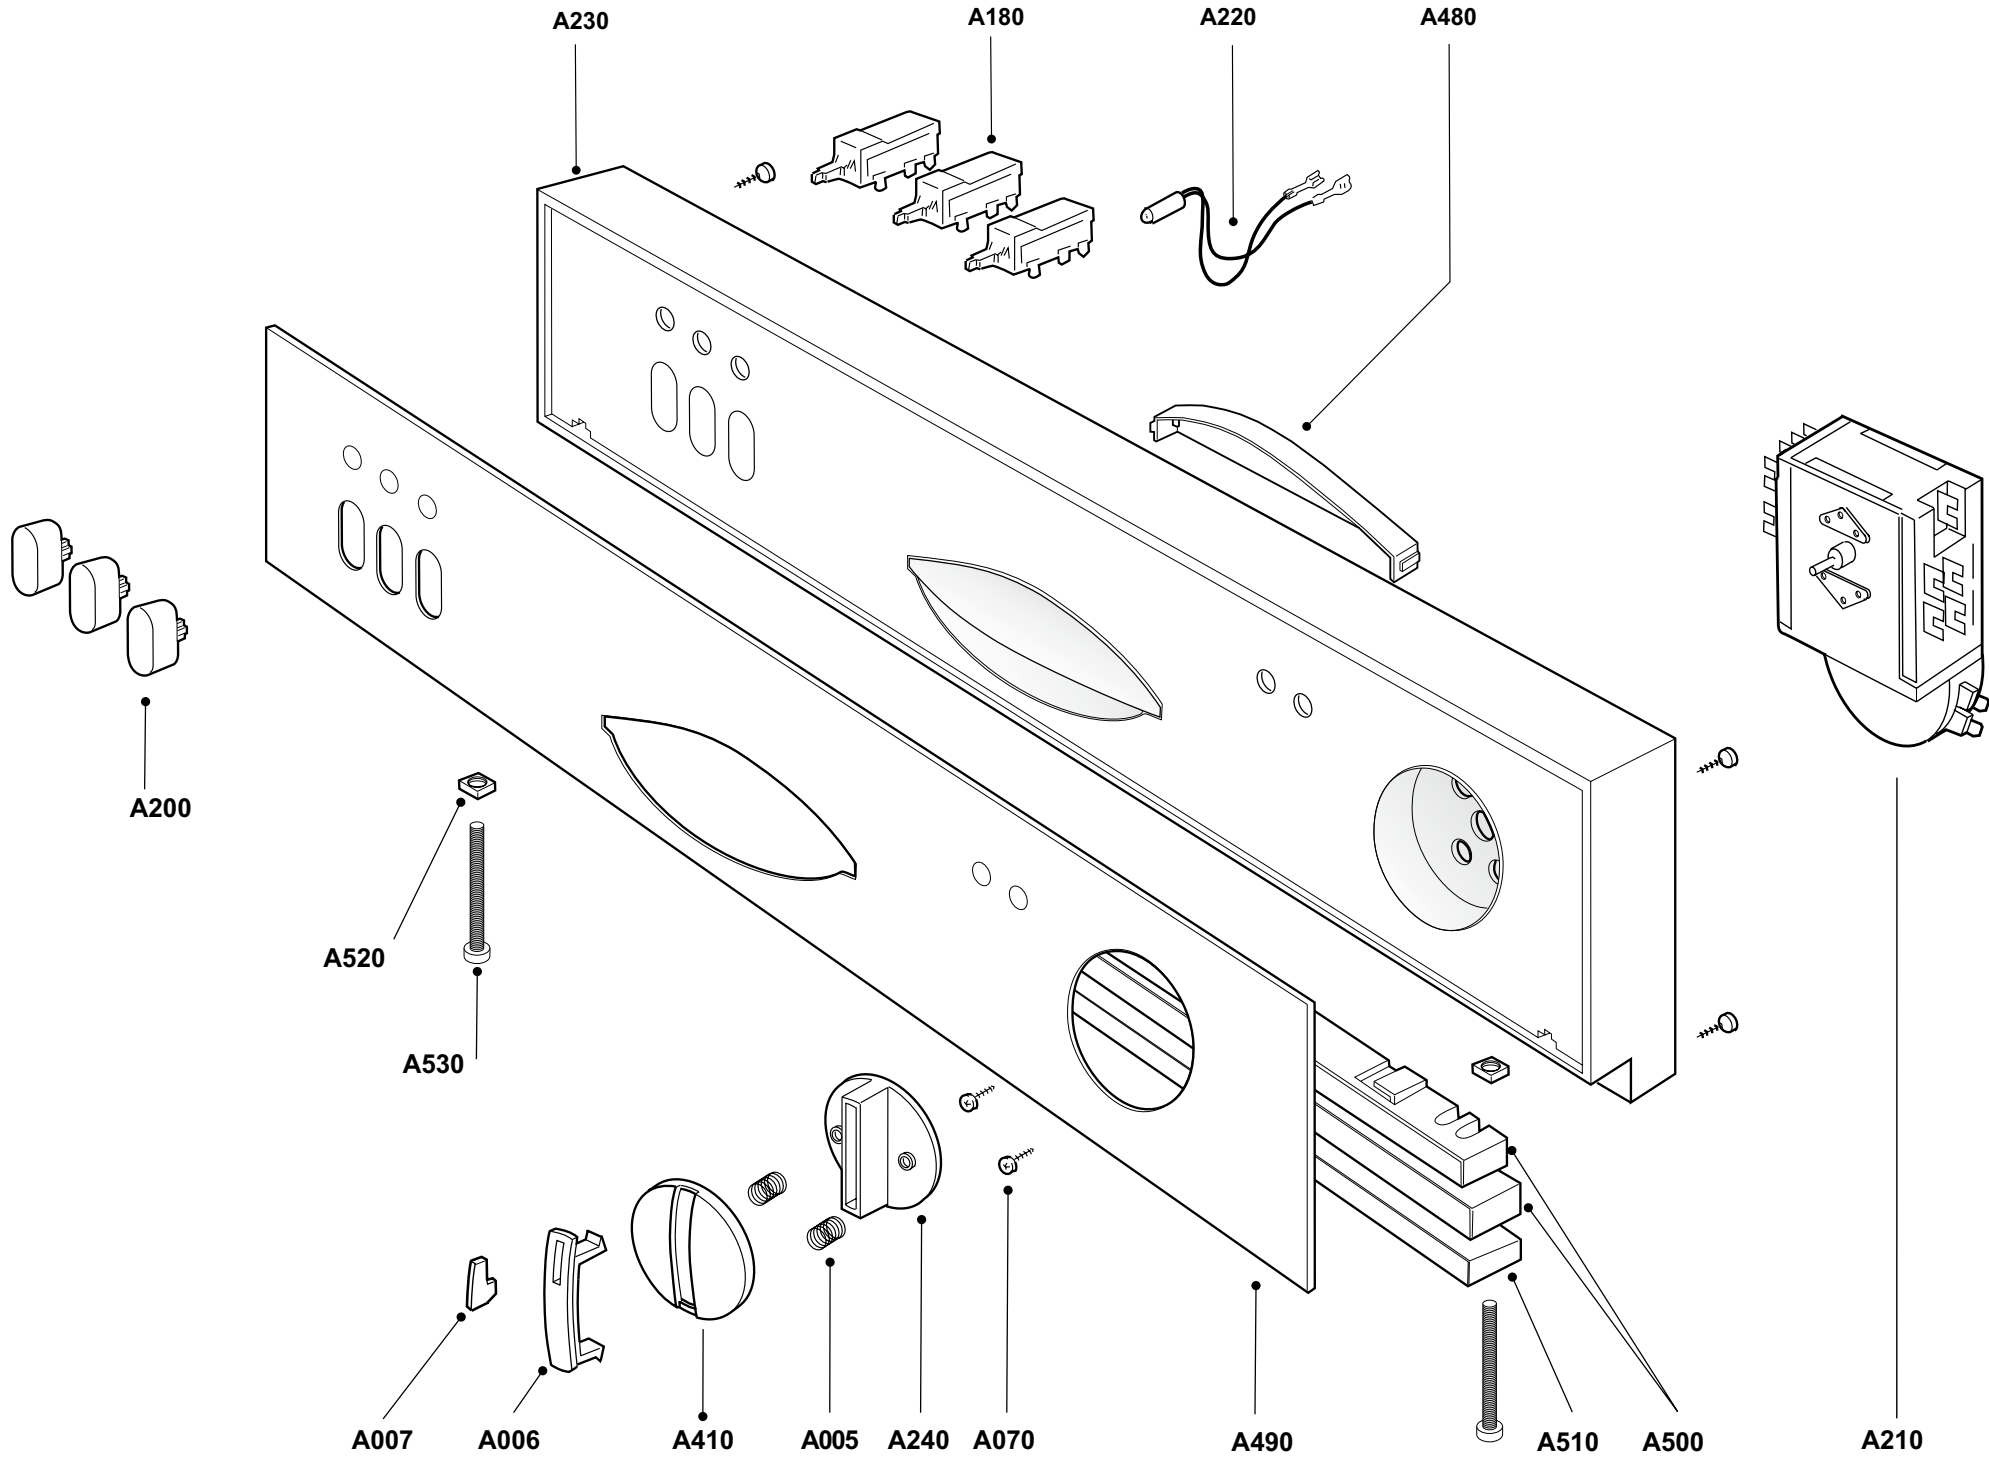

999016421
FRONTAL.BD 3P 3L
LSIB
20-10-'98

999016410
CABINET+TUB
LSIB
20-10-'98

999016412
SUMP+SALT
CONTAINER
+PLASTIC
FILTER
LSB-LSIB
09-03-2000

- C420
- C440
- C450
- C460
- C660
- C430
- C380
- C390
- C400
- C410