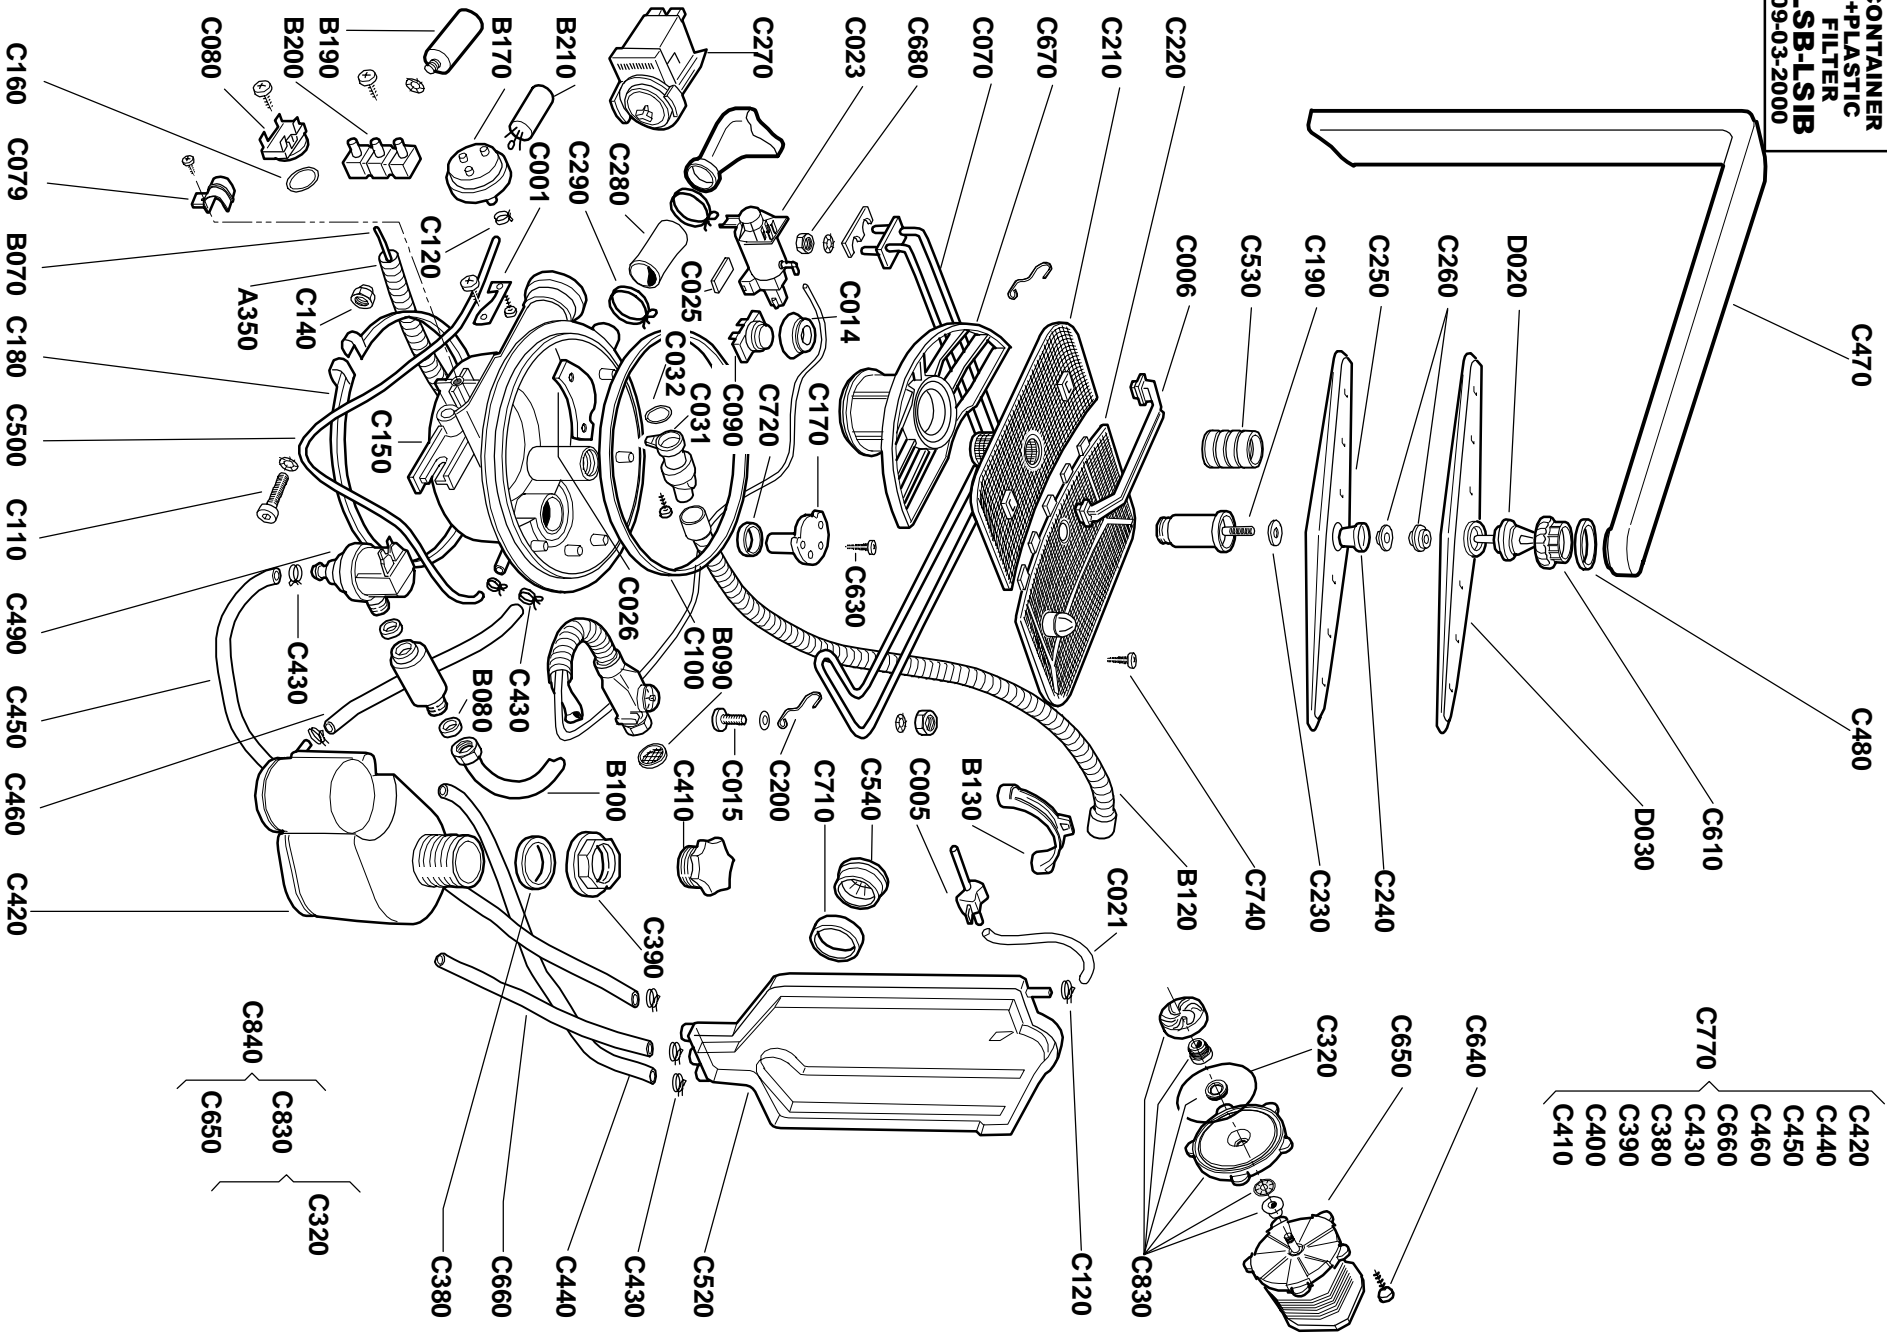

999016421
FRONTAL.BD 3P 3L
LSIB
20-10-'98

999016410
CABINET+TUB
LSIB
20-10-'98

999016412
SUMP+SALT
CONTAINER
+PLASTIC
FILTER
LSB-LSIB
09-03-2000

- C420
- C440
- C450
- C460
- C660
- C430
- C380
- C390
- C400
- C410

- C840
- C830
- C650
- C320

- C160
- C079
- B070
- C180
- C500
- C110
- C490
- C450
- C460
- C420

999016415
BASKET
LSB-LSIB
20-10-'98