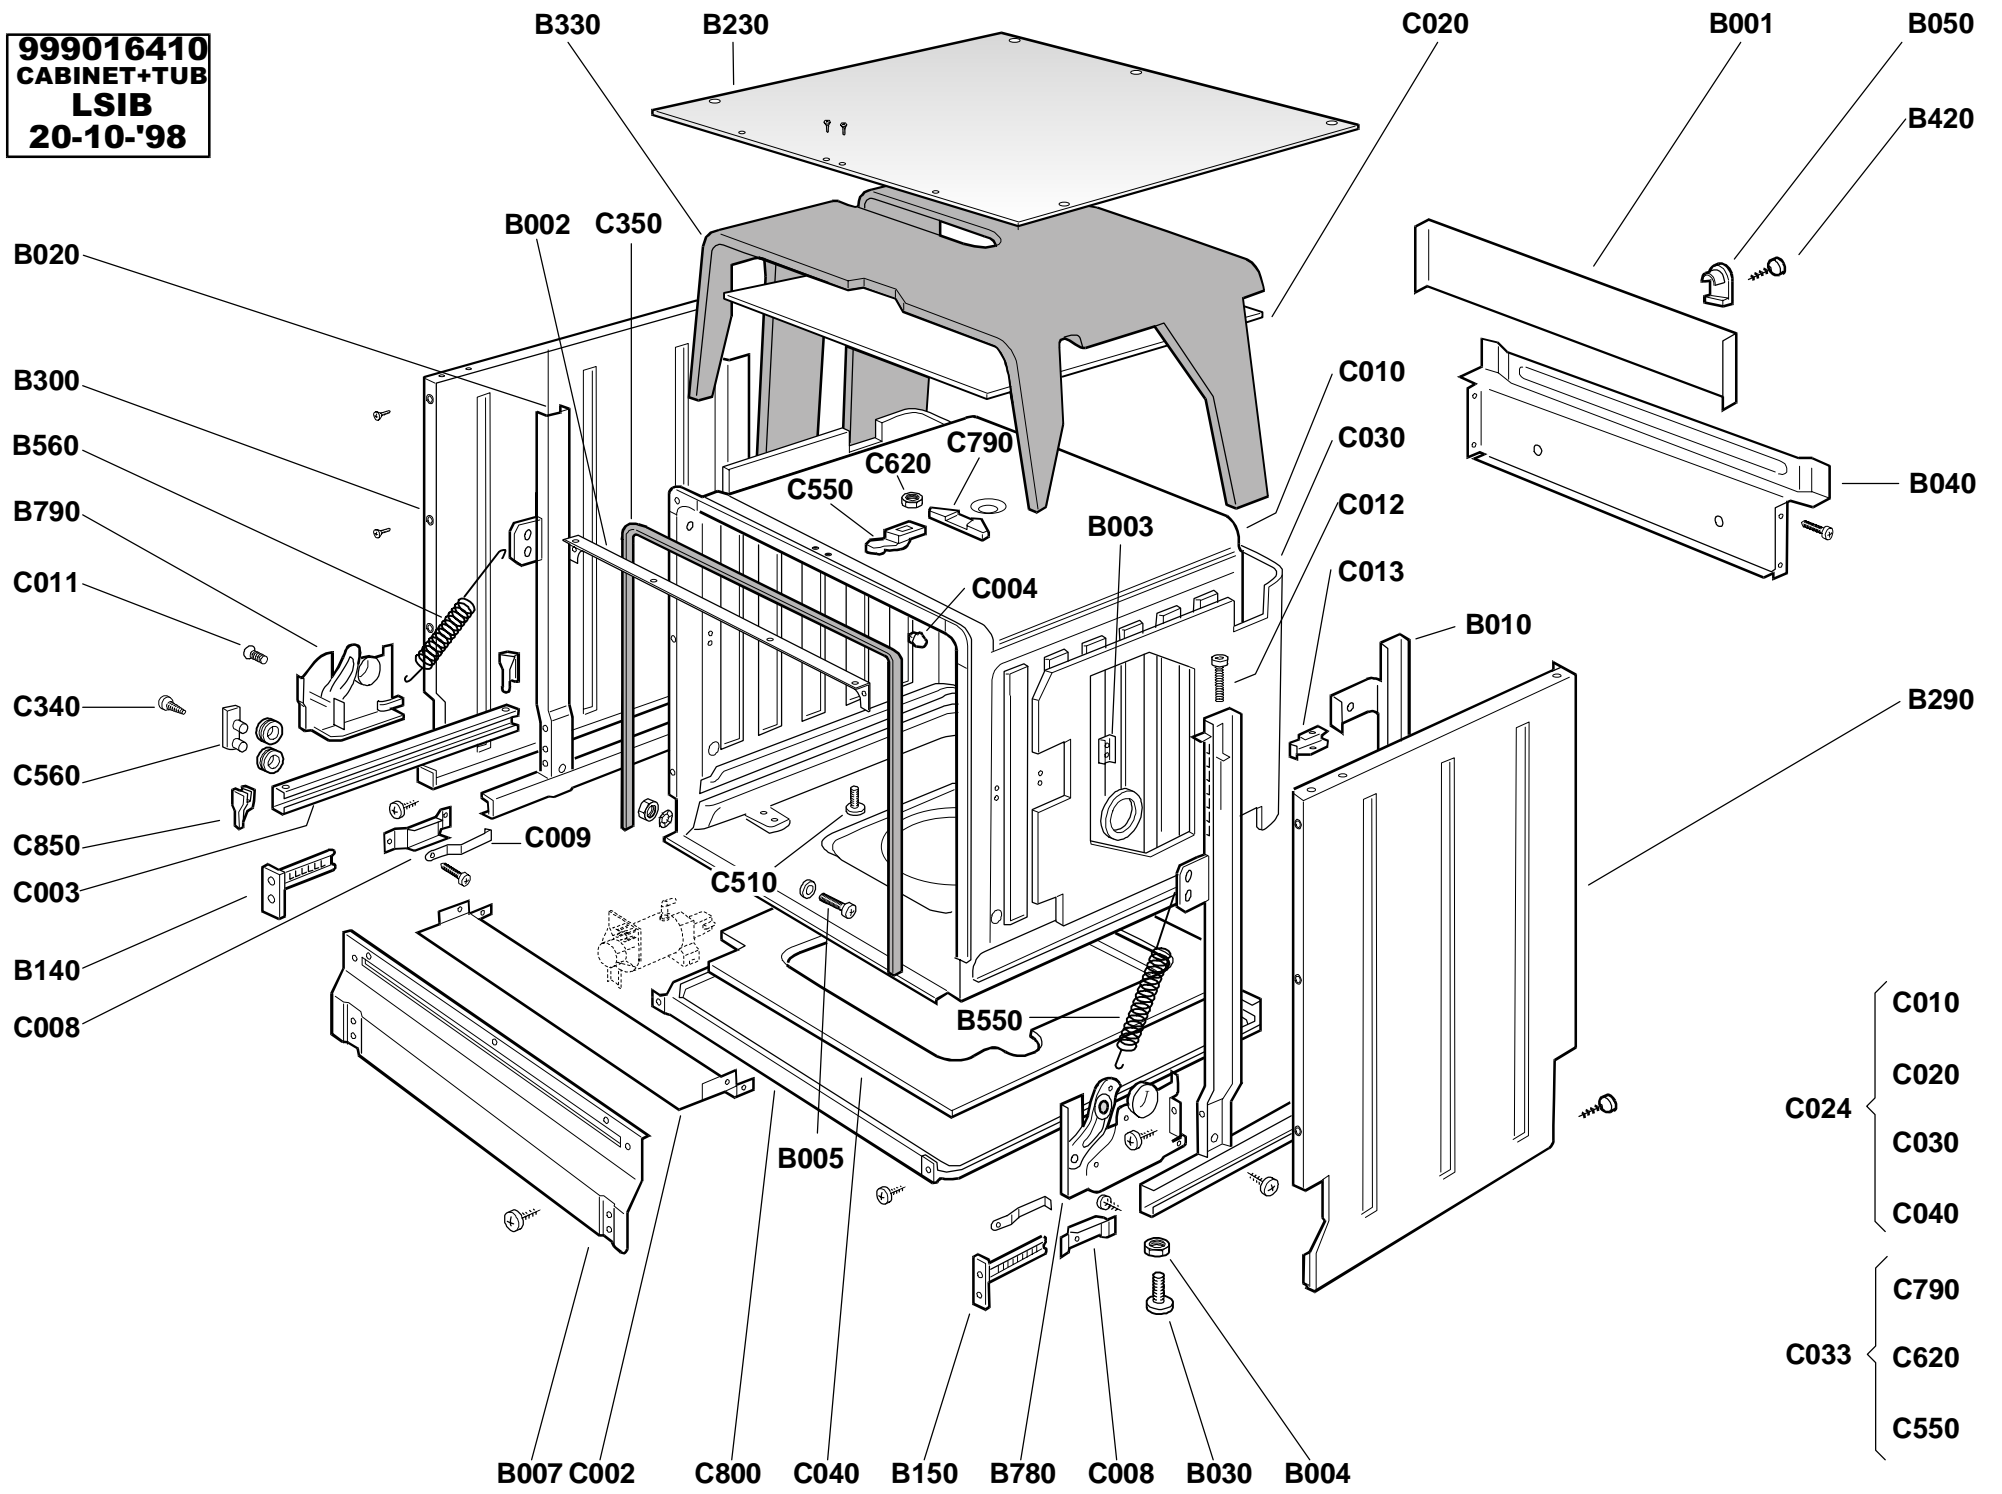

999016421
FRONTAL.BD 3P 3L
LSIB
20-10-'98

999016410
CABINET+TUB
LSIB
20-10-'98

999016412
SUMP+SALT
CONTAINER
+PLASTIC
FILTER
LSB-LSIB
09-03-2000

- C420
- C440
- C450
- C460
- C660
- C430
- C380
- C390
- C400
- C410

- C840
- C830
- C650
- C320

- C160
- C079
- B070
- C180
- C500
- C110
- C490
- C450
- C460
- C420

999016415
BASKET
LSB-LSIB
20-10-'98