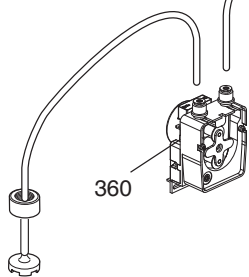

Only for machines with rinse booster pump kit installed

* Cablaggio/Wiring harness: 690