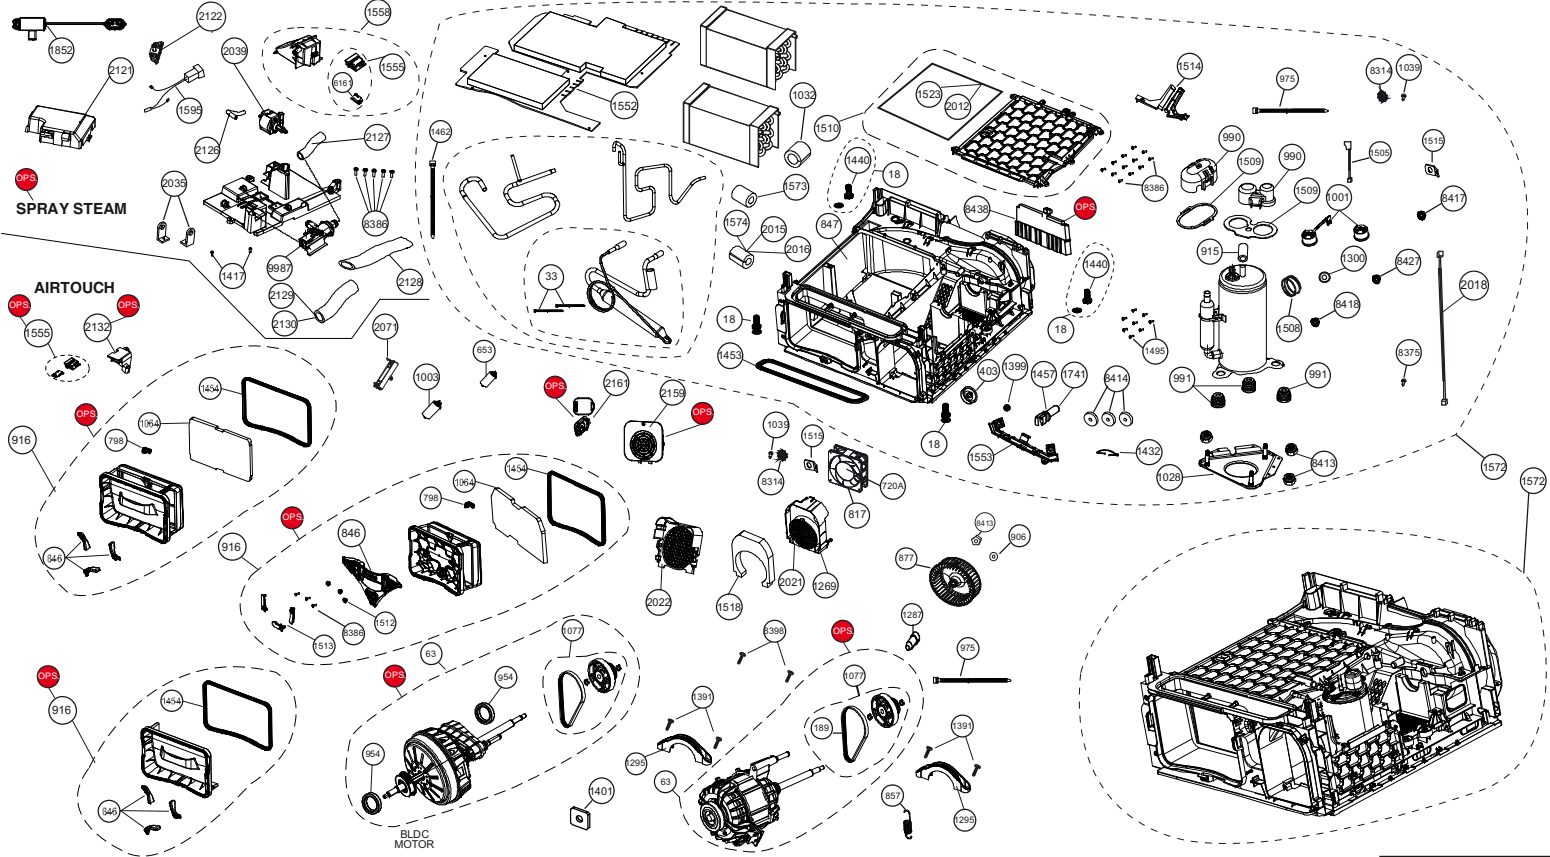

HP MODEL

CND MODEL

STEAM HEAT PUMP DRYER OPS OPSİYONEL / OPTIONAL