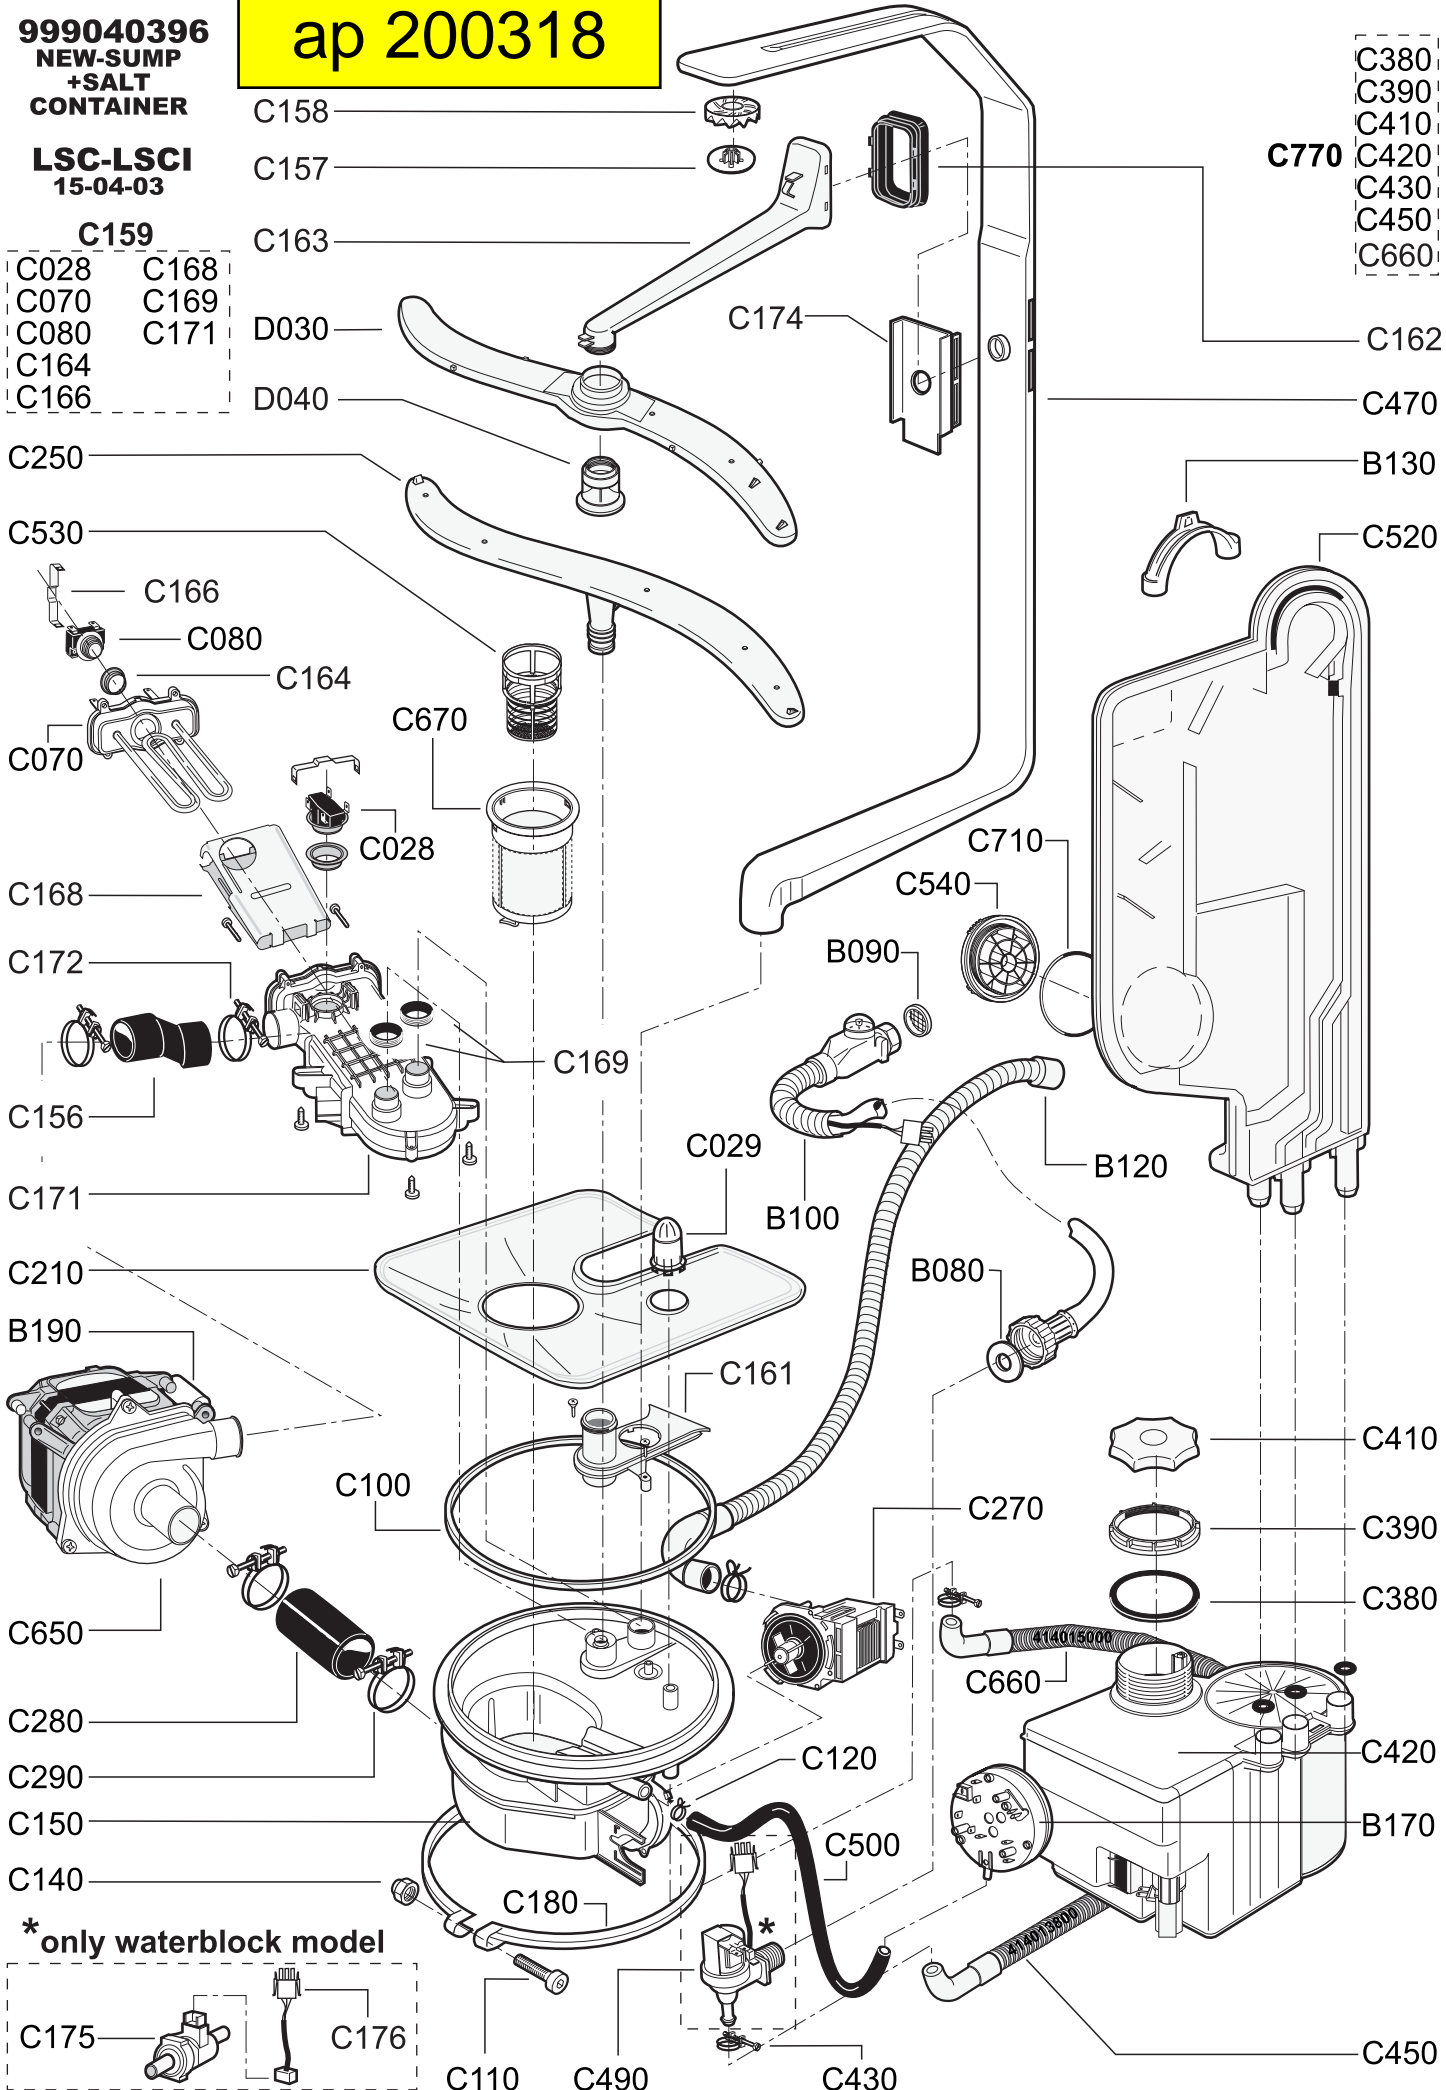

999040396
NEW-SUMP
+SALT
CONTAINER

ap 200318

LSC-LSCI
15-04-03

C159

- C028
- C070
- C080
- C164
- C166
- C168
- C169
- C171

C250

C530

C166

C080

C164

C670

C070

C028

C168

C172

C156

C171

C210

B190

C650

C280

C290

C150

C140

*only waterblock model

C175

C158

C157

C163

D030

D040

C100

C280

C290

C150

C140

*only waterblock model

C176

C110

C490

C174

C169

C029

B100

C161

C120

C500

C120

C500

*

C430

B090

C540

C710

B120

B080

C270

C660

C420

B170

C450

C770

C380

C390

C410

C420

C430

C450

C660

C162

C470

B130

C520

C410

C390

C380

C420

B170

C450