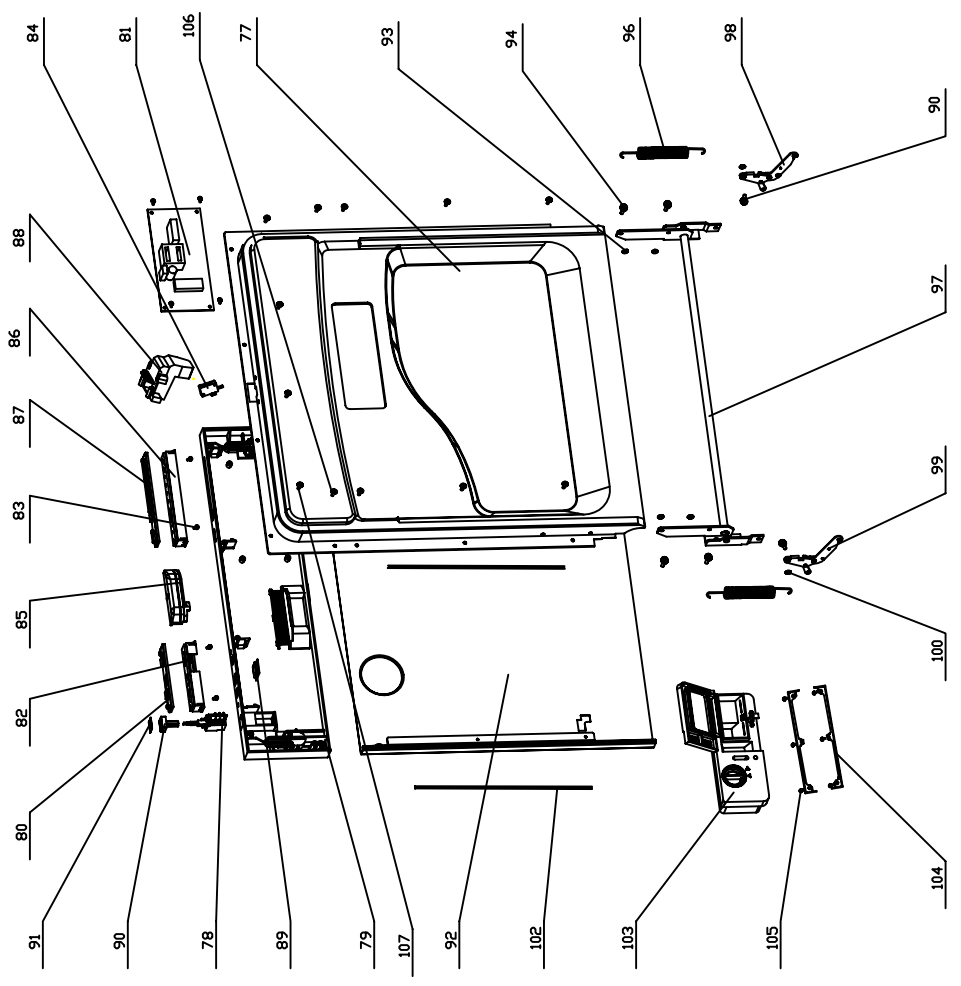

Handle Assembly (door catch) 2097320038
 Lock Hook 2902070102

161