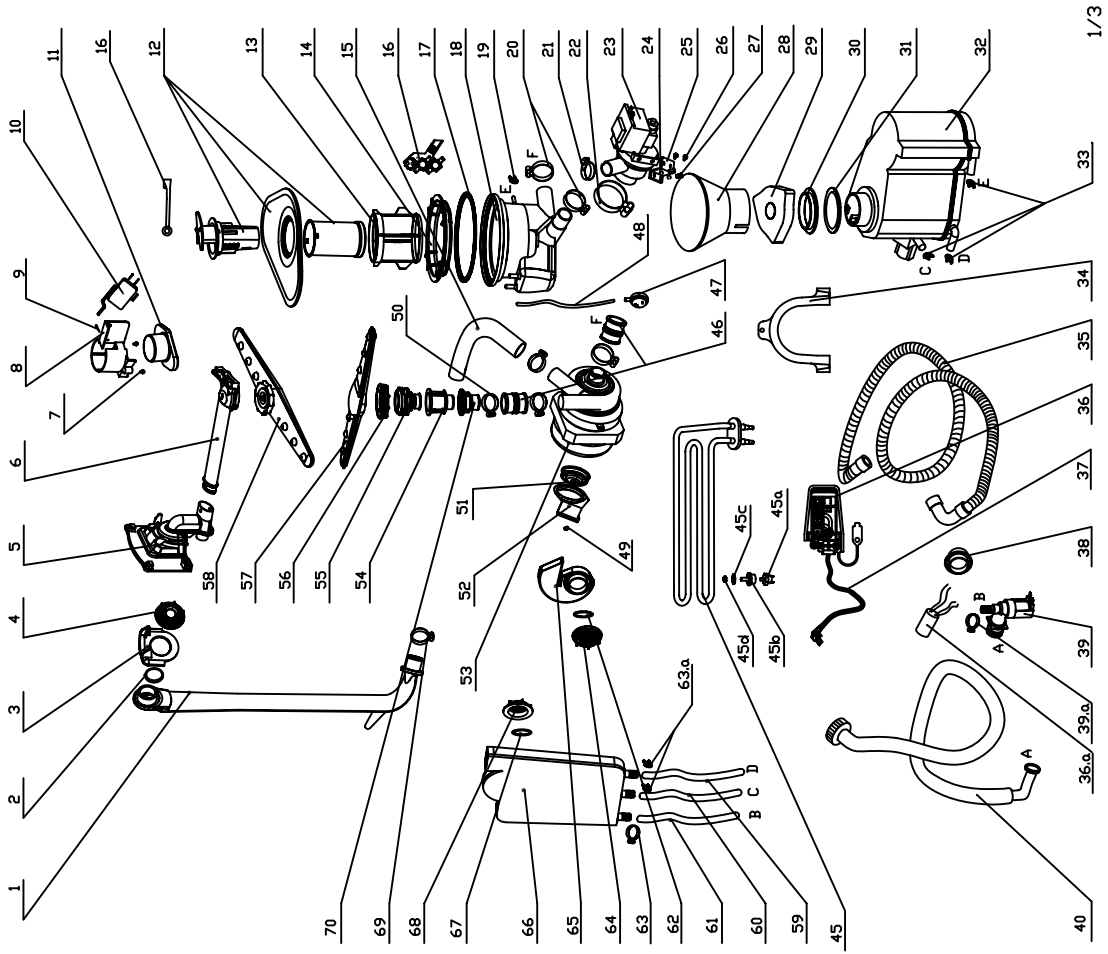

Handle Assembly (door catch) 2097320038
 Lock Hook 2902070102

161