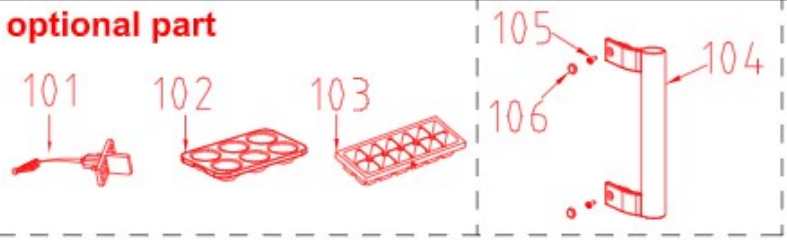

optional part

General Dry Filter
Code: 1553100006494