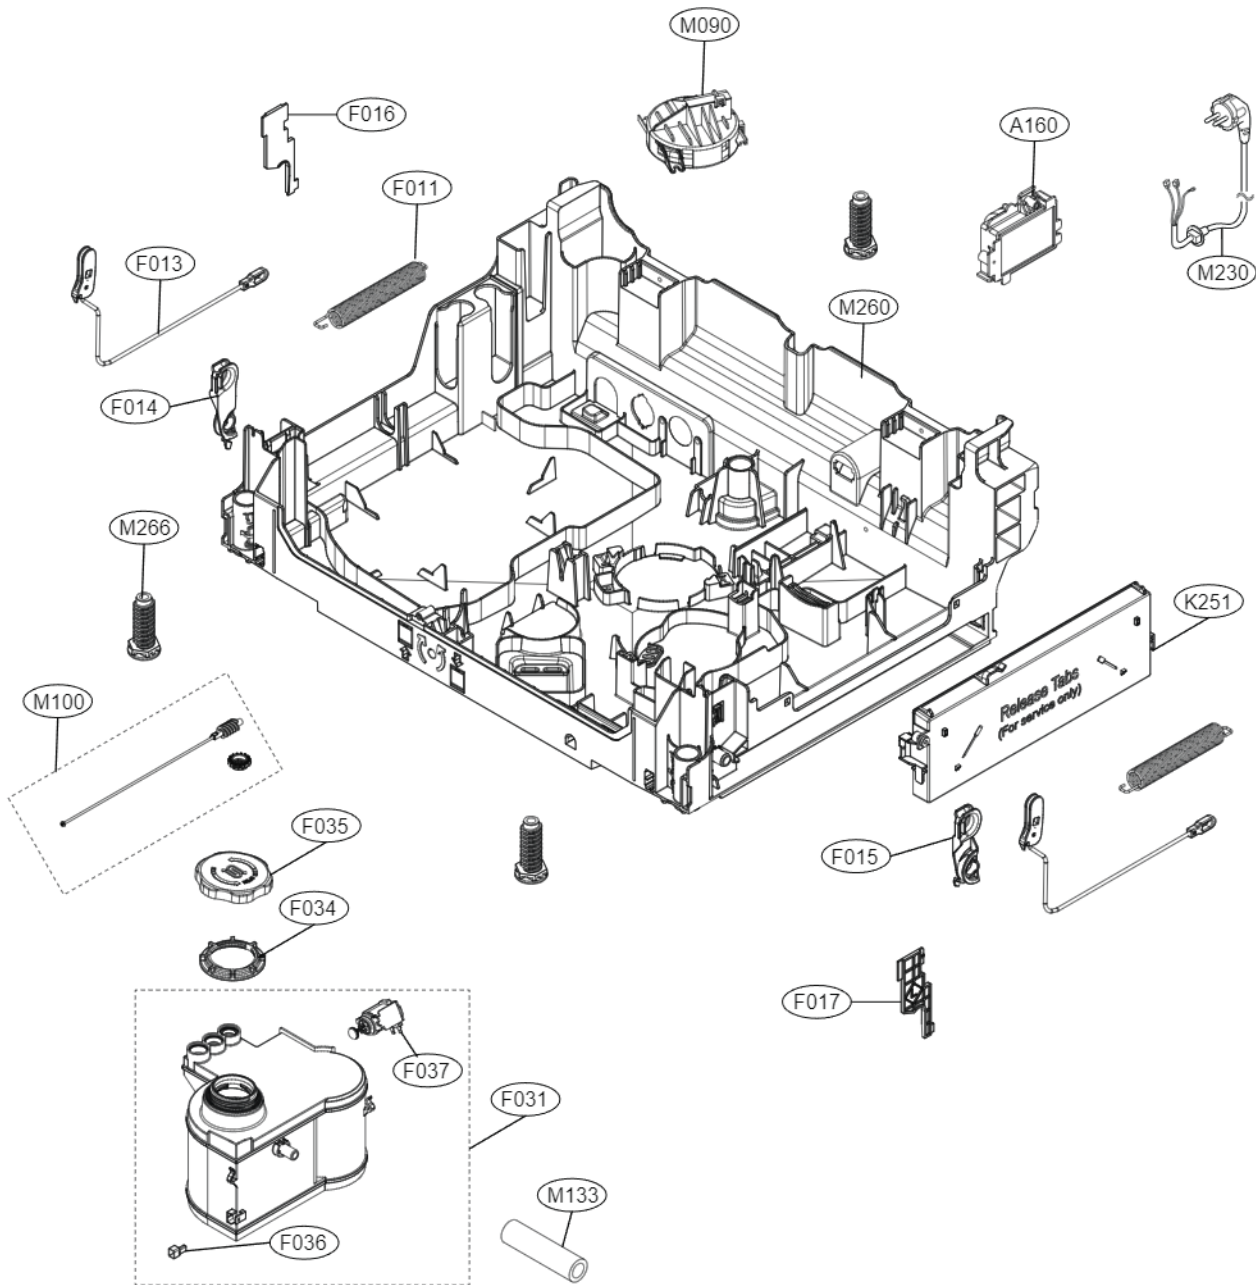

K200

K233

K230

K240

K210

K232

K220

ACCESSORIES				
E202	E006	E007	E070	Hardness Strip
Side Cabinet Strip	Funnel (All models)	Installation part	Installation sheet	
				 <p>ppm Total Hardness</p> <p>0 75 125 250 375</p> <p>G009</p>

A170