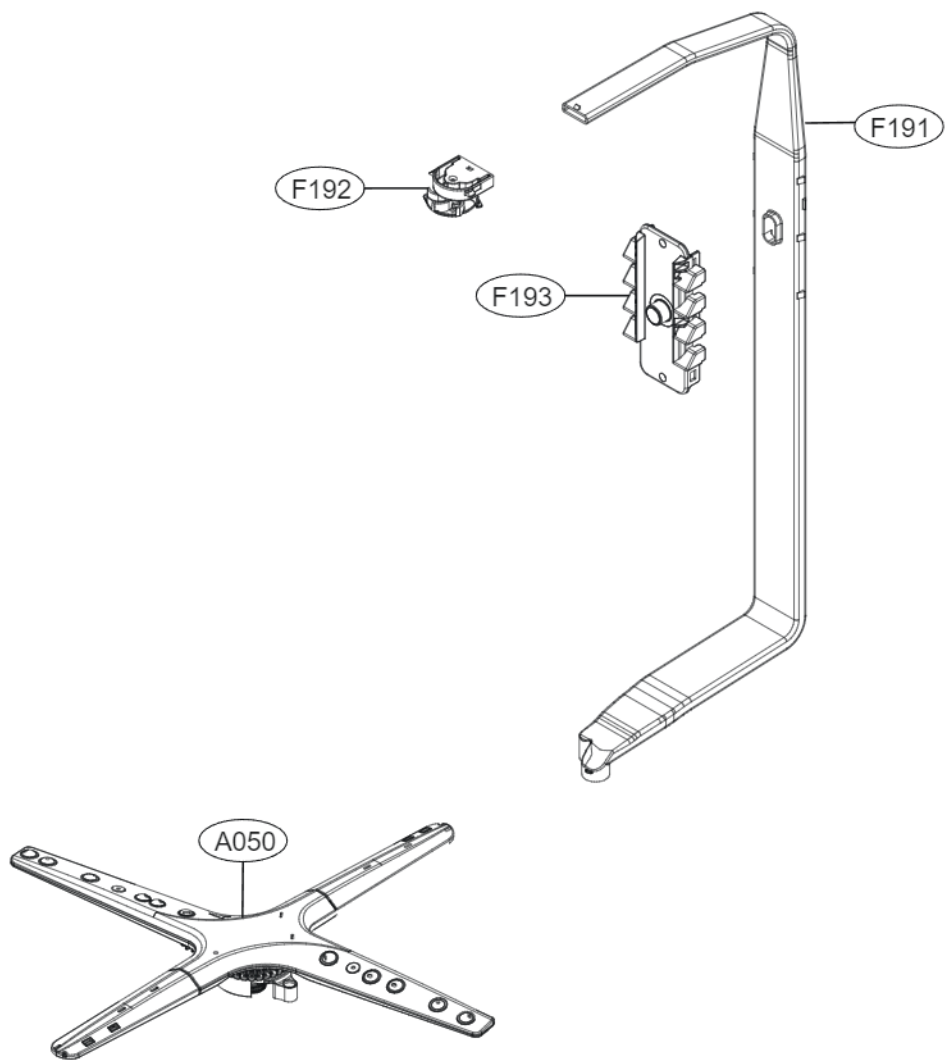

K200

K233

K230

K240

K210

K232

K220

ACCESSORIES				
E202	E006	E007	E070	Hardness Strip
Side Cabinet Strip	Funnel (All models)	Installation part	Installation sheet	
				 <p>ppm Total Hardness</p> <p>0 75 125 250 375</p> <p>G009</p>

A170