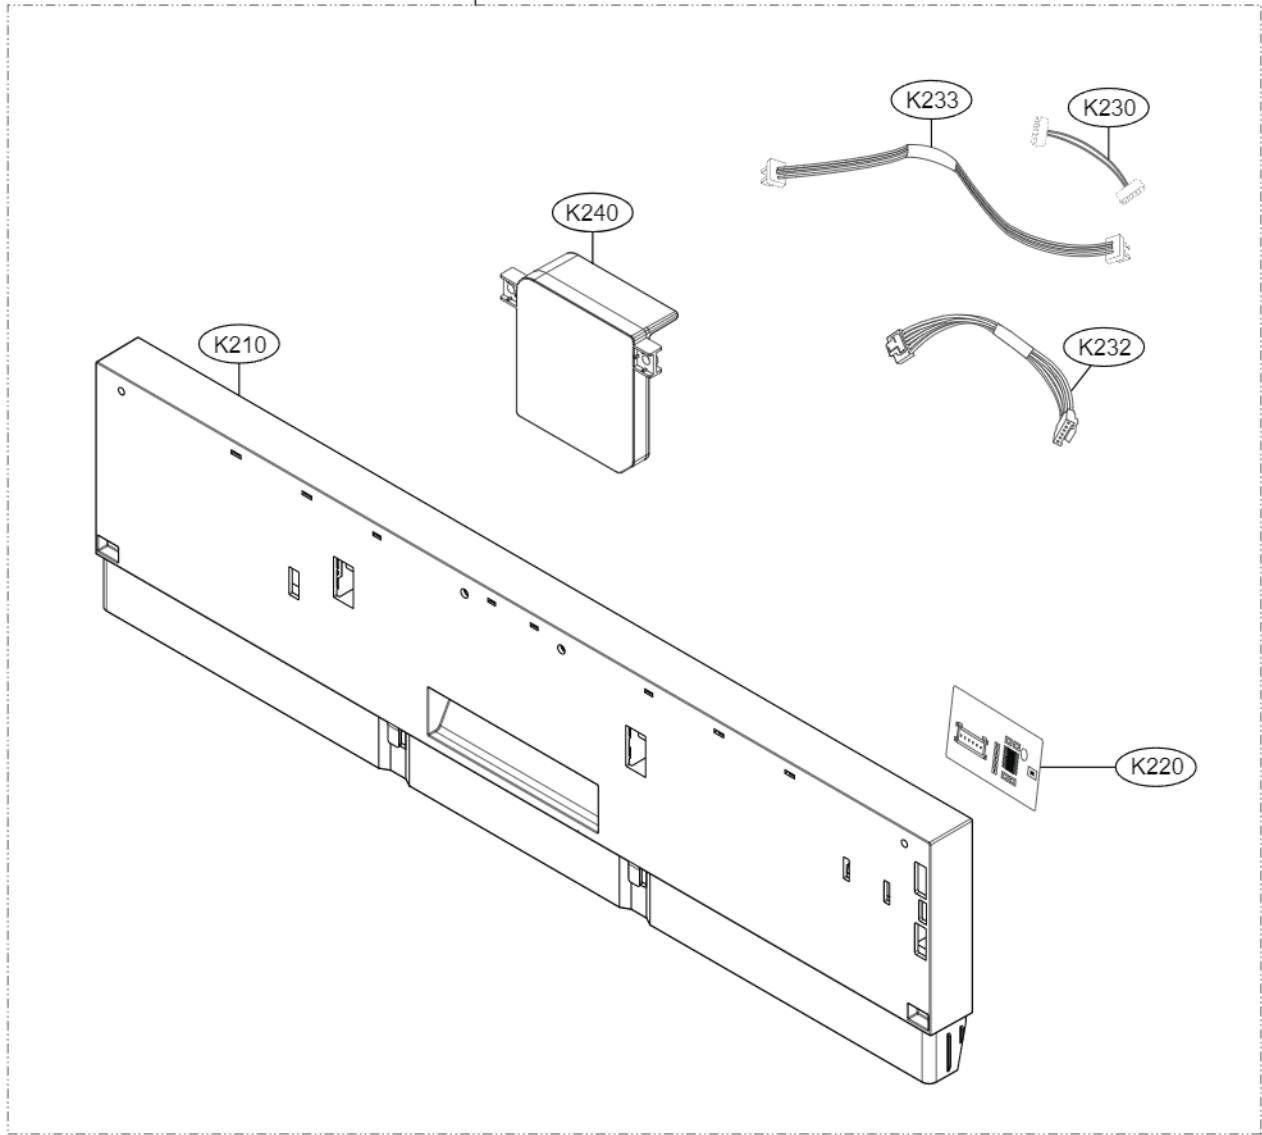

K200

K233

K230

K240

K210

K232

K220

ACCESSORIES				
E202	E006	E007	E070	Hardness Strip
Side Cabinet Strip	Funnel (All models)	Installation part	Installation sheet	
				 <p>ppm Total Hardness</p> <p>0 75 125 250 375</p> <p>G009</p>

A170