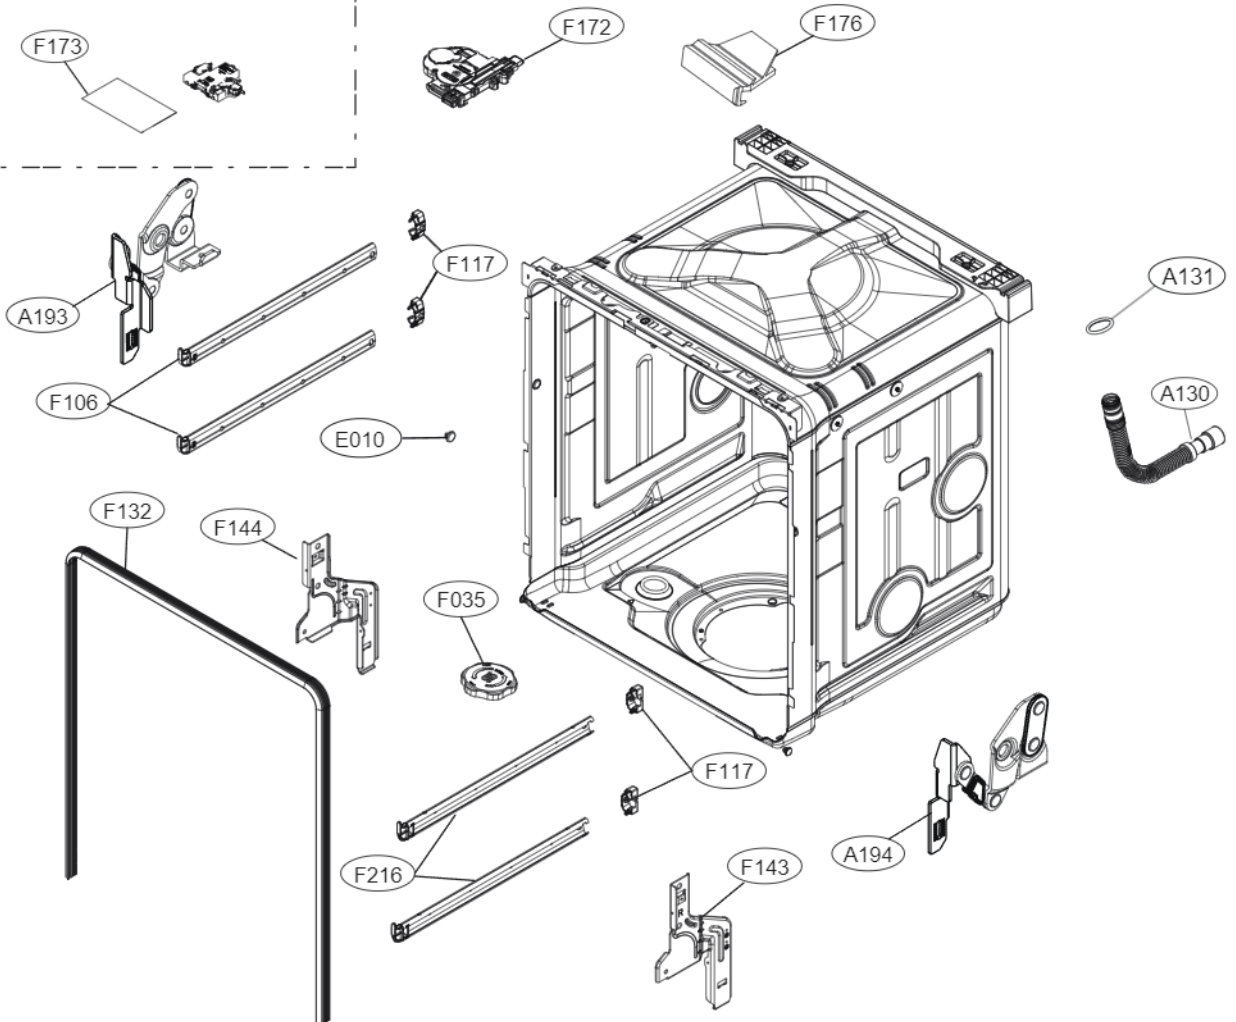

K200

K233

K230

K240

K210

K232

K220

ACCESSORIES				
E202	E006	E007	E070	Hardness Strip
Side Cabinet Strip	Funnel (All models)	Installation part	Installation sheet	
				 <p>ppm Total Hardness</p> <p>0 75 125 250 375</p> <p>G009</p>

A170