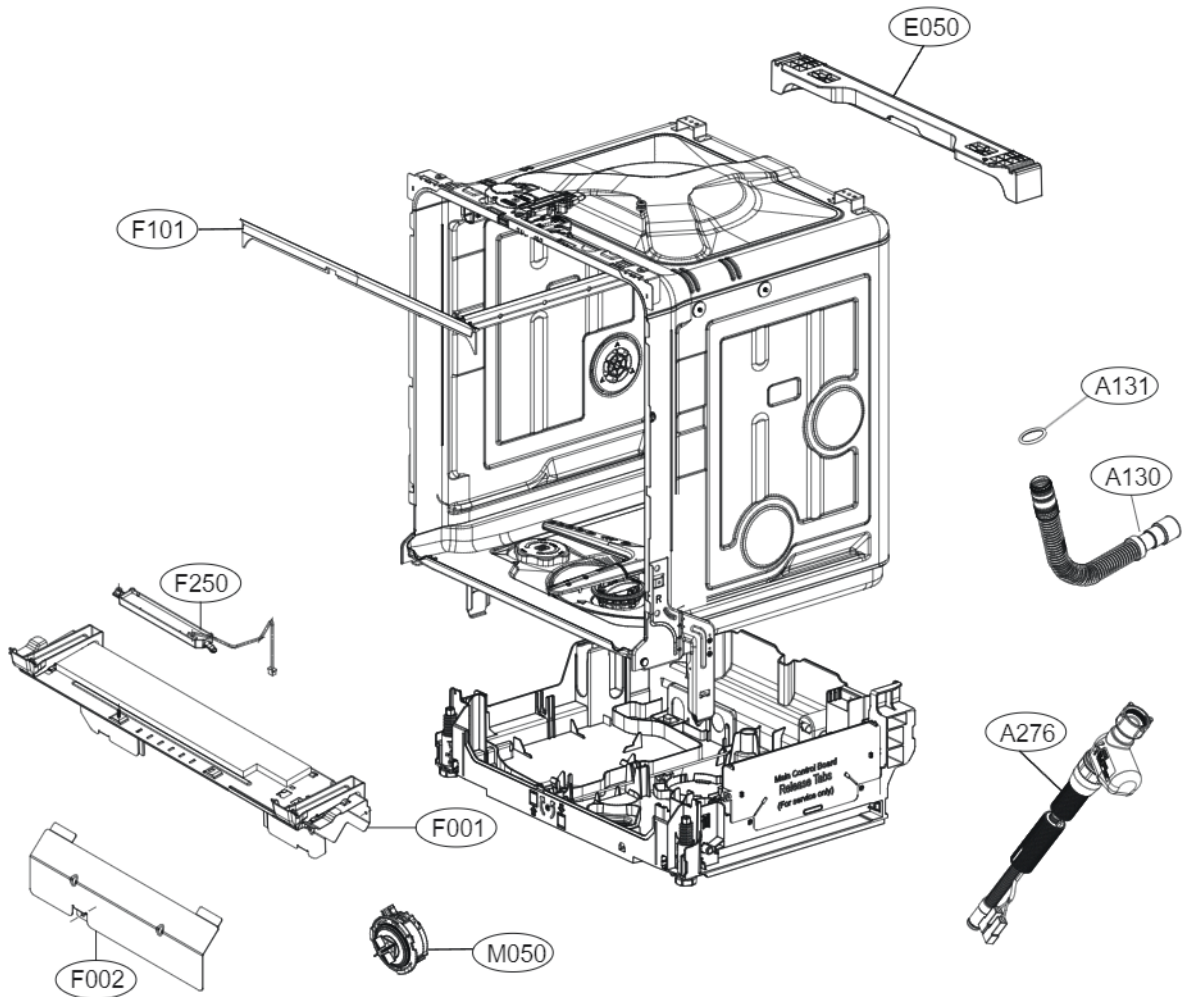

K200

K233

K230

K240

K210

K232

K220

ACCESSORIES				
E202	E006	E007	E070	Hardness Strip
Side Cabinet Strip	Funnel (All models)	Installation part	Installation sheet	
				 <p>ppm Total Hardness</p> <p>0 75 125 250 375</p> <p>G009</p>

A170