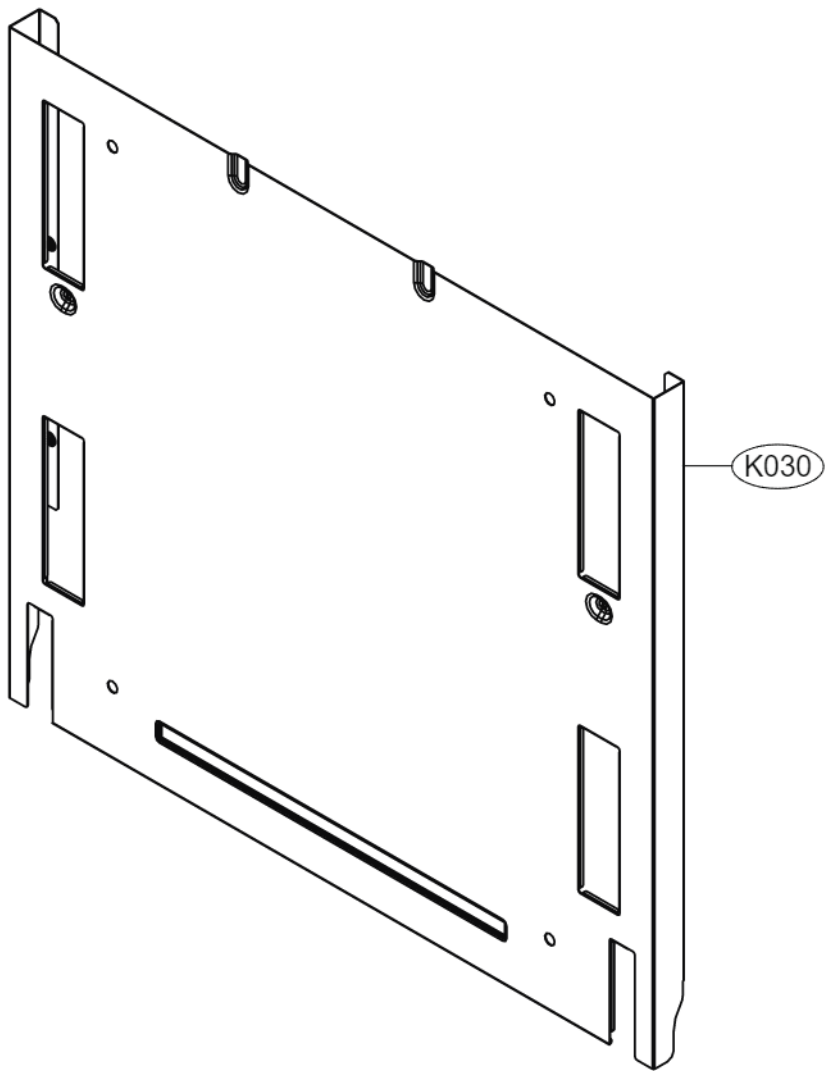

K200

K233

K230

K240

K210

K232

K220

ACCESSORIES				
E202	E006	E007	E070	Hardness Strip
Side Cabinet Strip	Funnel (All models)	Installation part	Installation sheet	
				 <p>ppm Total Hardness</p> <p>0 75 125 250 375</p> <p>G009</p>

A170