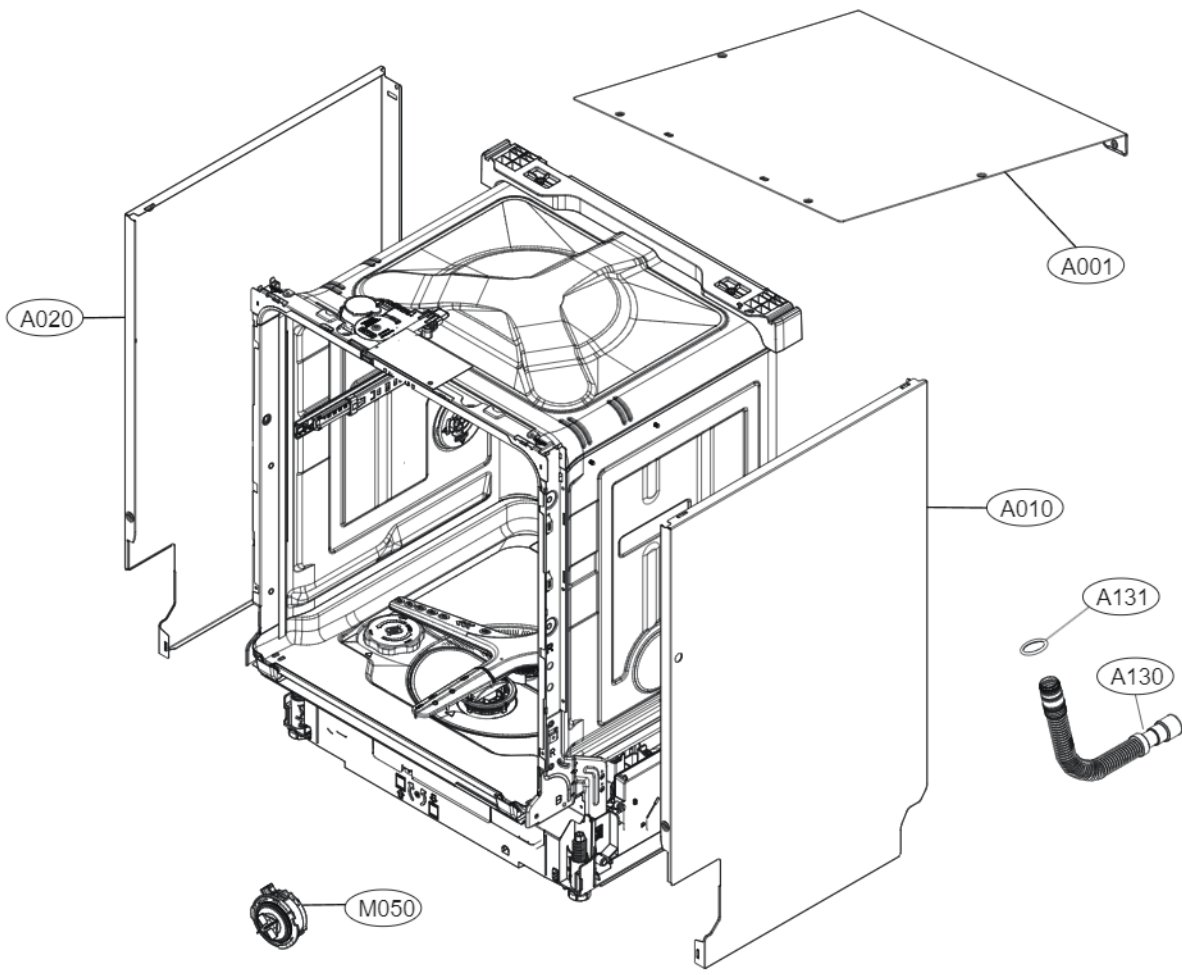

K200

K233

K230

K240

K210

K232

K220

ACCESSORIES				
E202	E006	E007	E070	Hardness Strip
Side Cabinet Strip	Funnel (All models)	Installation part	Installation sheet	
				 <p>ppm Total Hardness</p> <p>0 75 125 250 375</p> <p>G009</p>

A170