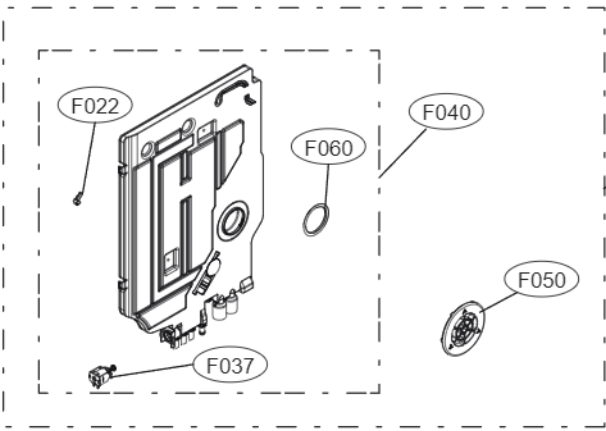

K200

K233

K230

K240

K210

K232

K220

ACCESSORIES				
E202	E006	E007	E070	Hardness Strip
Side Cabinet Strip	Funnel (All models)	Installation part	Installation sheet	
				 <p>ppm Total Hardness</p> <p>0 75 125 250 375</p> <p>G009</p>

A170