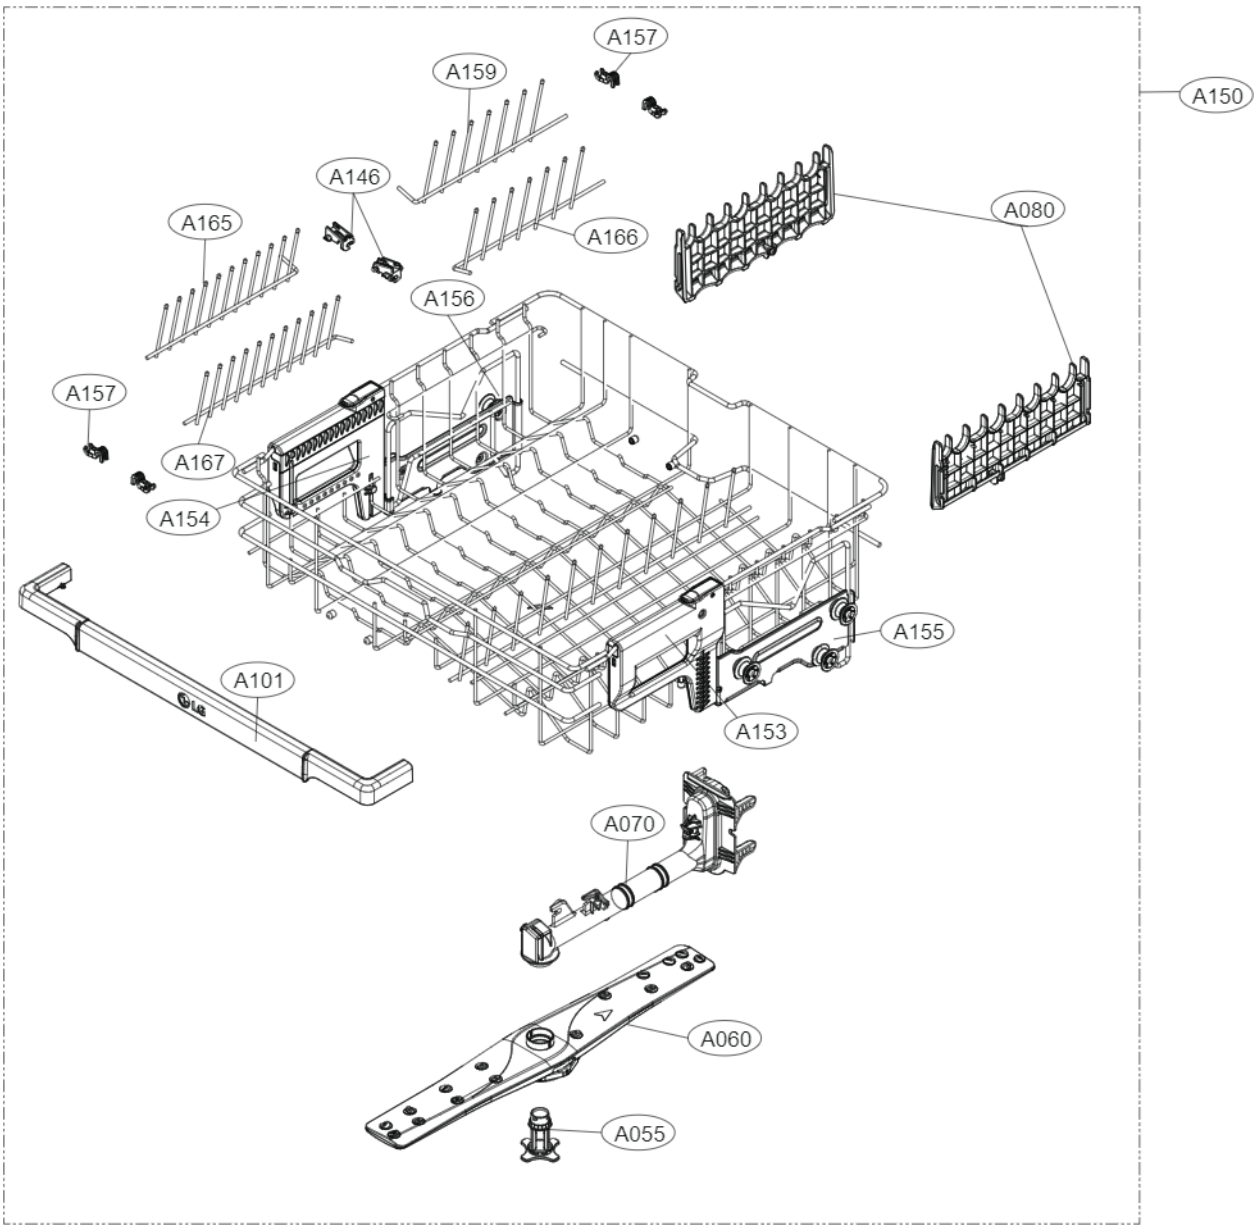

K200

K233

K230

K240

K210

K232

K220

ACCESSORIES				
E202	E006	E007	E070	Hardness Strip
Side Cabinet Strip	Funnel (All models)	Installation part	Installation sheet	
				 <p>ppm Total Hardness</p> <p>0 75 125 250 375</p> <p>G009</p>

A170