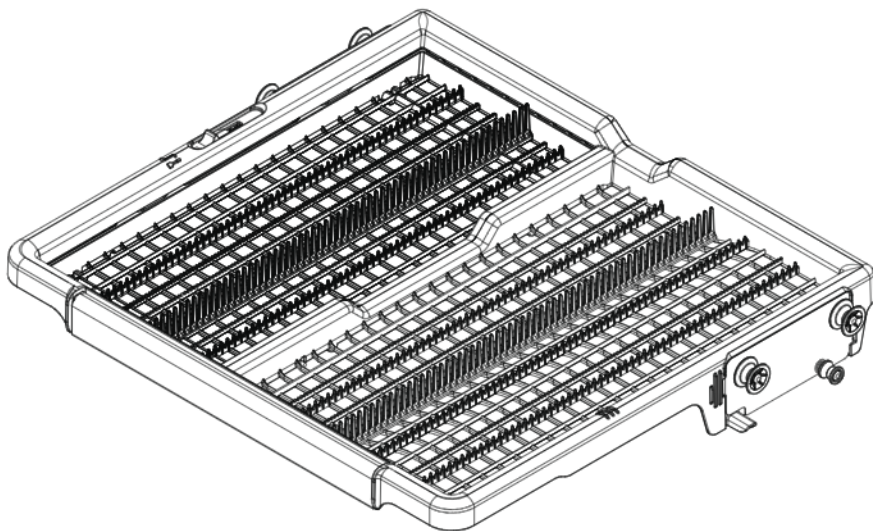

K200

K233

K230

K240

K210

K232

K220

ACCESSORIES				
E202	E006	E007	E070	Hardness Strip
Side Cabinet Strip	Funnel (All models)	Installation part	Installation sheet	
				 <p>ppm Total Hardness</p> <p>0 75 125 250 375</p> <p>G009</p>

A170