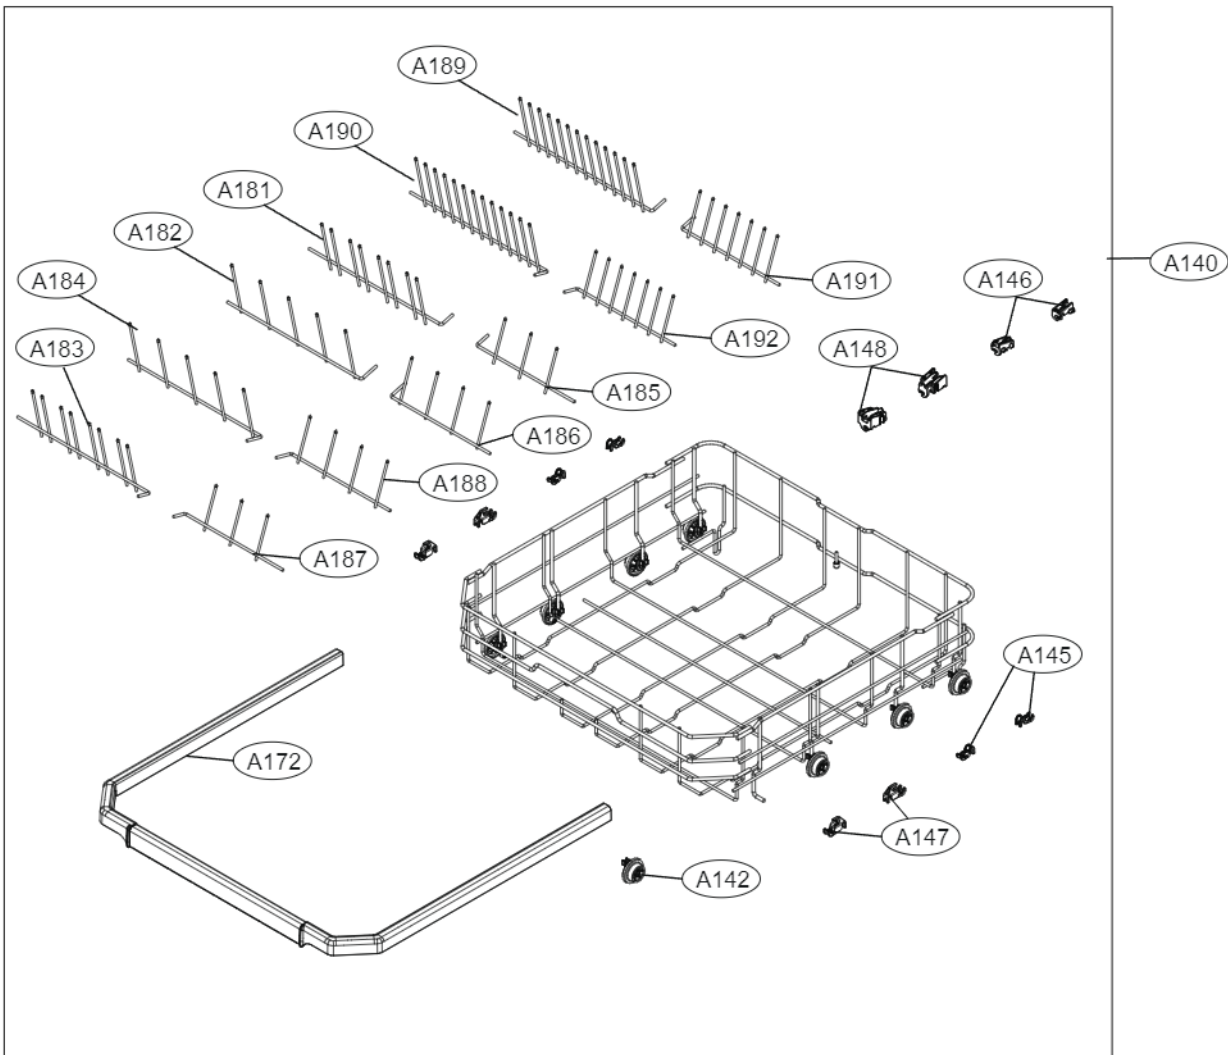

K200

K233

K230

K240

K210

K232

K220

ACCESSORIES				
E202	E006	E007	E070	Hardness Strip
Side Cabinet Strip	Funnel (All models)	Installation part	Installation sheet	
				 <p>ppm Total Hardness</p> <p>0 75 125 250 375</p> <p>G009</p>

A170