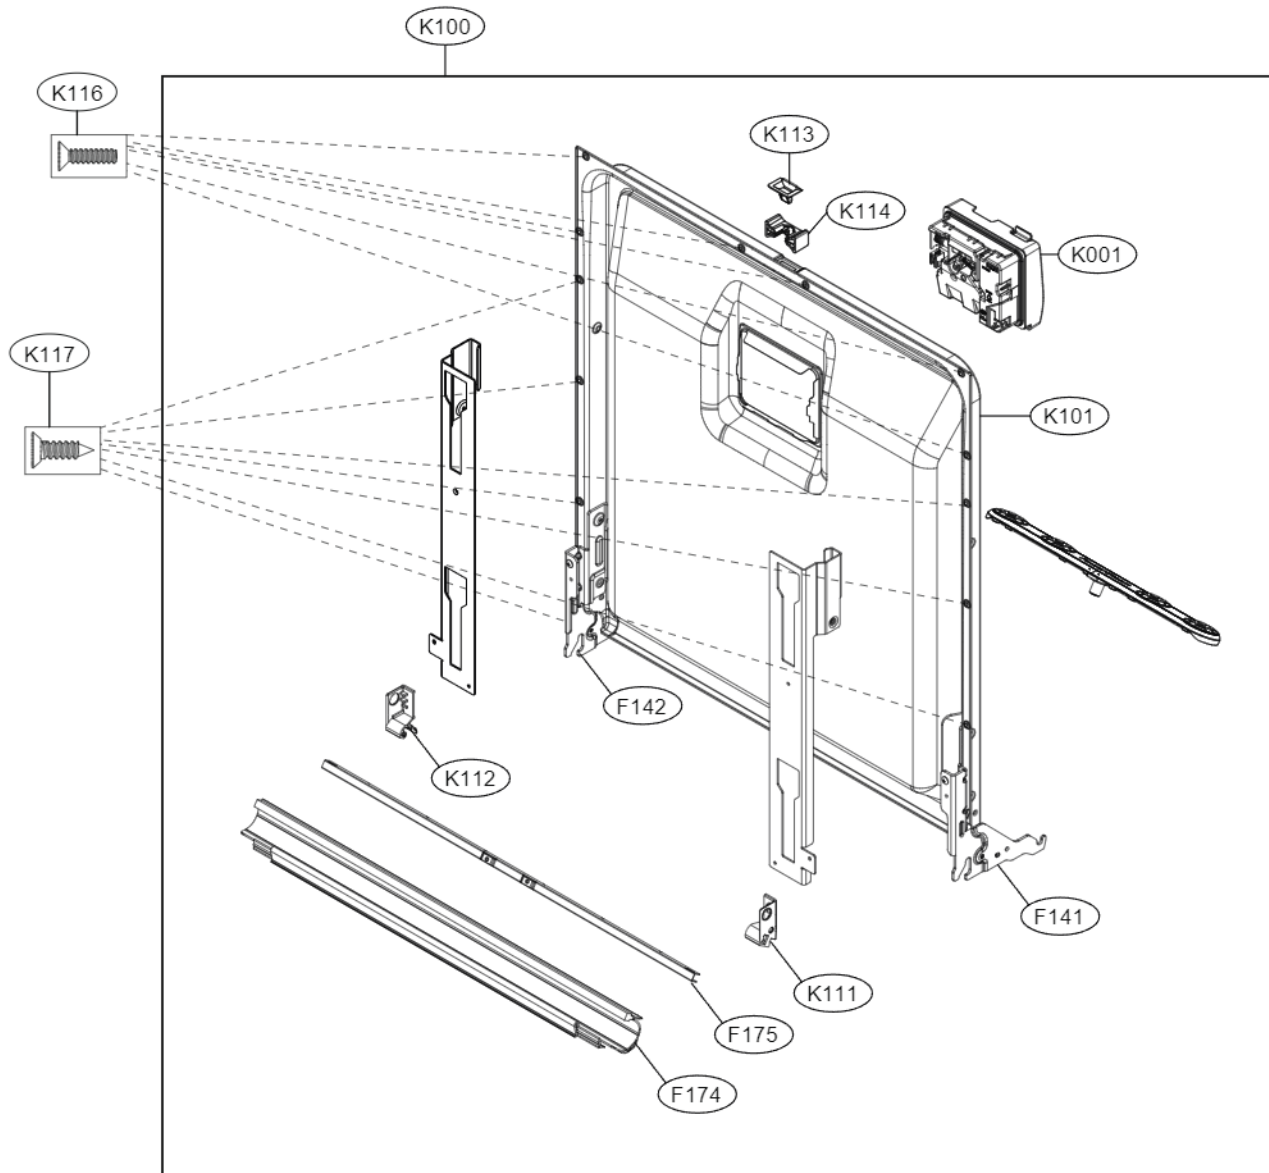

K200

K233

K230

K240

K210

K232

K220

ACCESSORIES				
E202	E006	E007	E070	Hardness Strip
Side Cabinet Strip	Funnel (All models)	Installation part	Installation sheet	
				 <p>ppm Total Hardness</p> <p>0 75 125 250 375</p> <p>G009</p>

A170