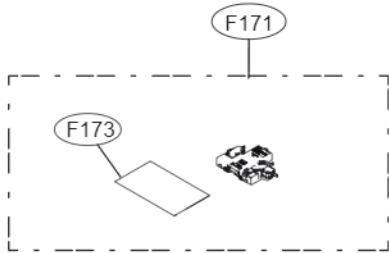

K200

K233

K230

K240

K210

K232

K220

ACCESSORIES				
E202	E006	E007	E070	Hardness Strip
Side Cabinet Strip	Funnel (All models)	Installation part	Installation sheet	
				 <p>ppm Total Hardness</p> <p>0 75 125 250 375</p> <p>G009</p>

A170