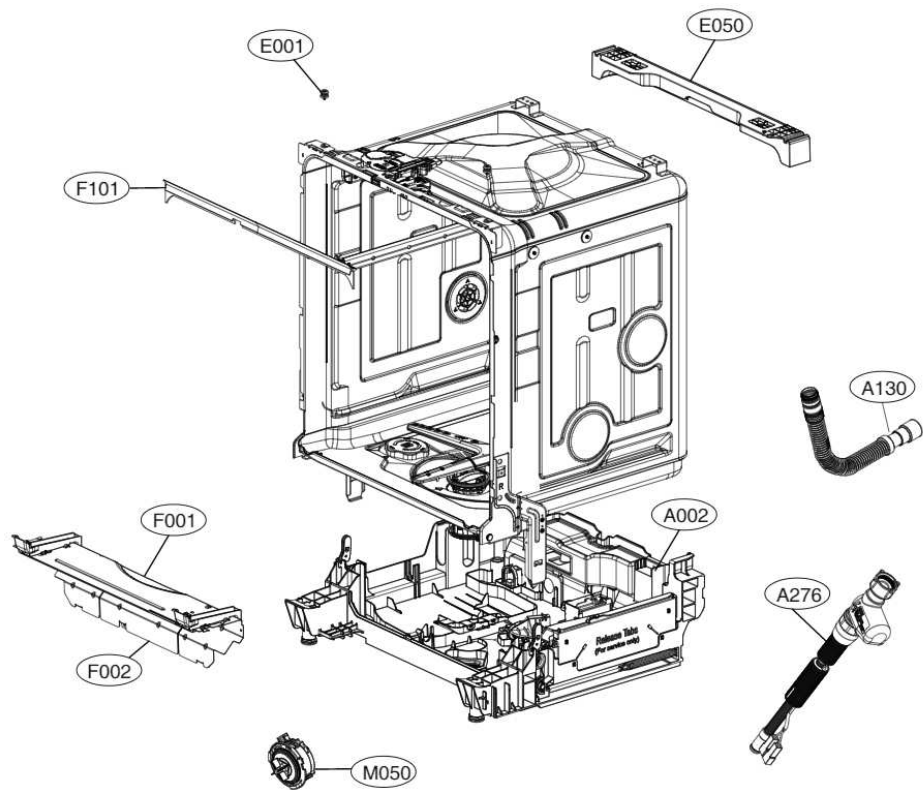

ACCESSORIES				
	E202		E005	E006
Side Cabinet Strip	Lower Cover Strip	Front Cover Strip	Lower Damper	Funnel (All models)
	 E203			

K200

K030

M137