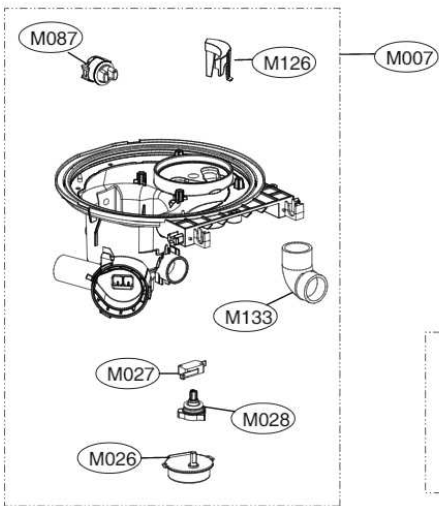

ACCESSORIES				
	E202		E005	E006
Side Cabinet Strip	Lower Cover Strip	Front Cover Strip	Lower Damper	Funnel (All models)
	 E203			

K200

K030

M137