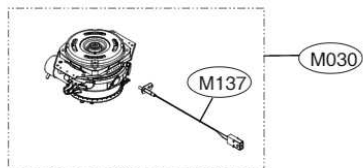

ACCESSORIES				
	E202		E005	E006
Side Cabinet Strip	Lower Cover Strip	Front Cover Strip	Lower Damper	Funnel (All models)
	 E203			

K200

K030

M137