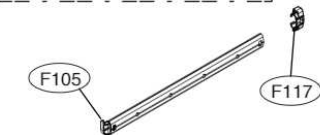

ACCESSORIES				
	E202		E005	E006
Side Cabinet Strip	Lower Cover Strip	Front Cover Strip	Lower Damper	Funnel (All models)
	 E203			

K200

K030

M137