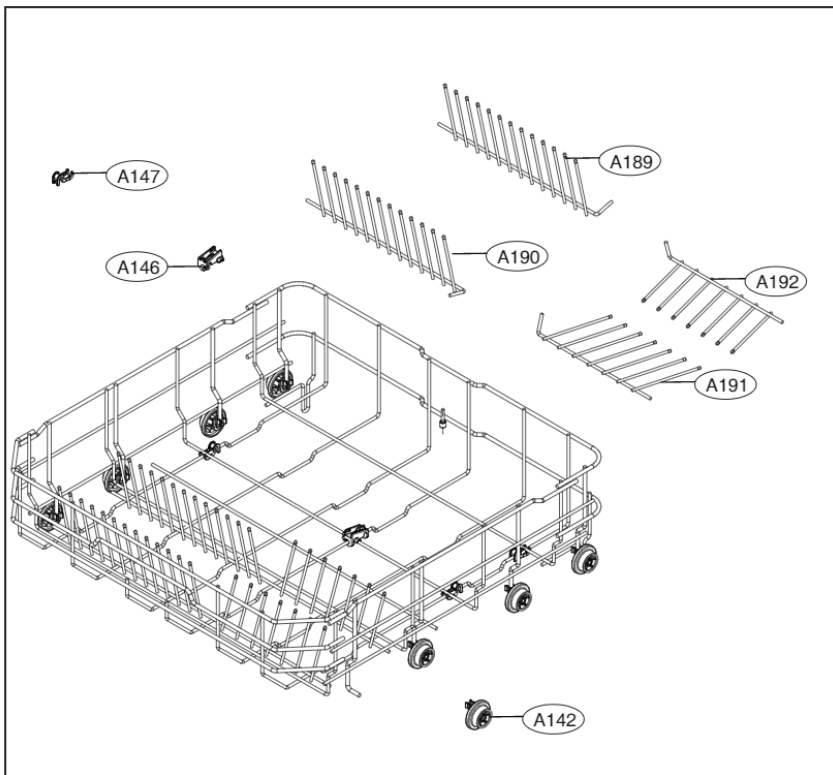

ACCESSORIES				
	E202		E005	E006
Side Cabinet Strip	Lower Cover Strip	Front Cover Strip	Lower Damper	Funnel (All models)
	 E203			

K200

K030

M137