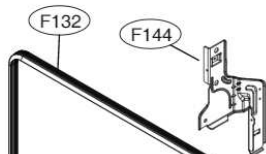

ACCESSORIES				
	E202		E005	E006
Side Cabinet Strip	Lower Cover Strip	Front Cover Strip	Lower Damper	Funnel (All models)
	 E203			

K200

K030

M137