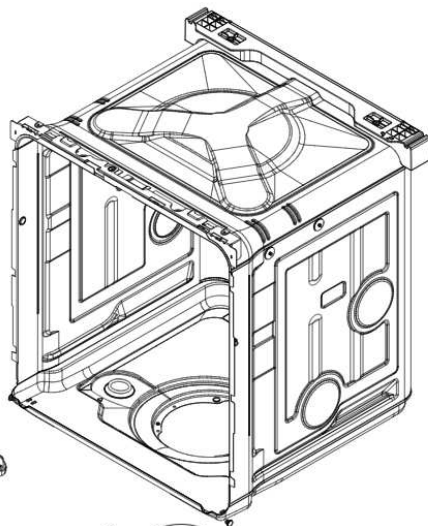

ACCESSORIES				
	E202		E005	E006
Side Cabinet Strip	Lower Cover Strip	Front Cover Strip	Lower Damper	Funnel (All models)
	 E203			

K200

K030

M137