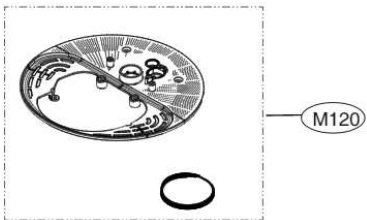

ACCESSORIES				
	E202		E005	E006
Side Cabinet Strip	Lower Cover Strip	Front Cover Strip	Lower Damper	Funnel (All models)
	 E203			

K200

K030

M137