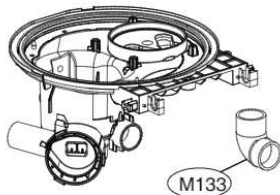

ACCESSORIES				
	E202		E005	E006
Side Cabinet Strip	Lower Cover Strip	Front Cover Strip	Lower Damper	Funnel (All models)
	 E203			

K200

K030

M137