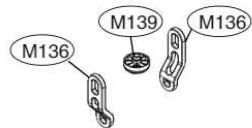

ACCESSORIES				
	E202		E005	E006
Side Cabinet Strip	Lower Cover Strip	Front Cover Strip	Lower Damper	Funnel (All models)
	 E203			

K200

K030

M137