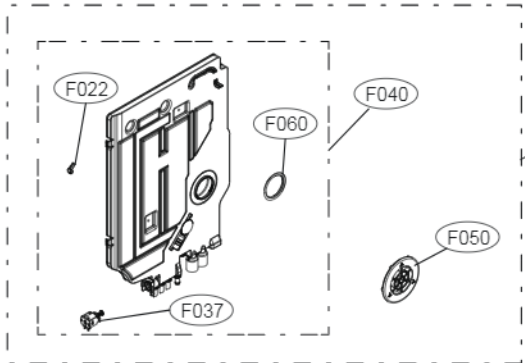

K200

K030

ACCESSORIES

E202		E005		E006	Hardness Strip	A007
Side Cabinet Strip	Lower Cover Strip	Front Cover Strip	Lower Damper	Funnel (All models)	ppm Total Hardness 0 75 125 250 375	
	 E203				 G009	

A170