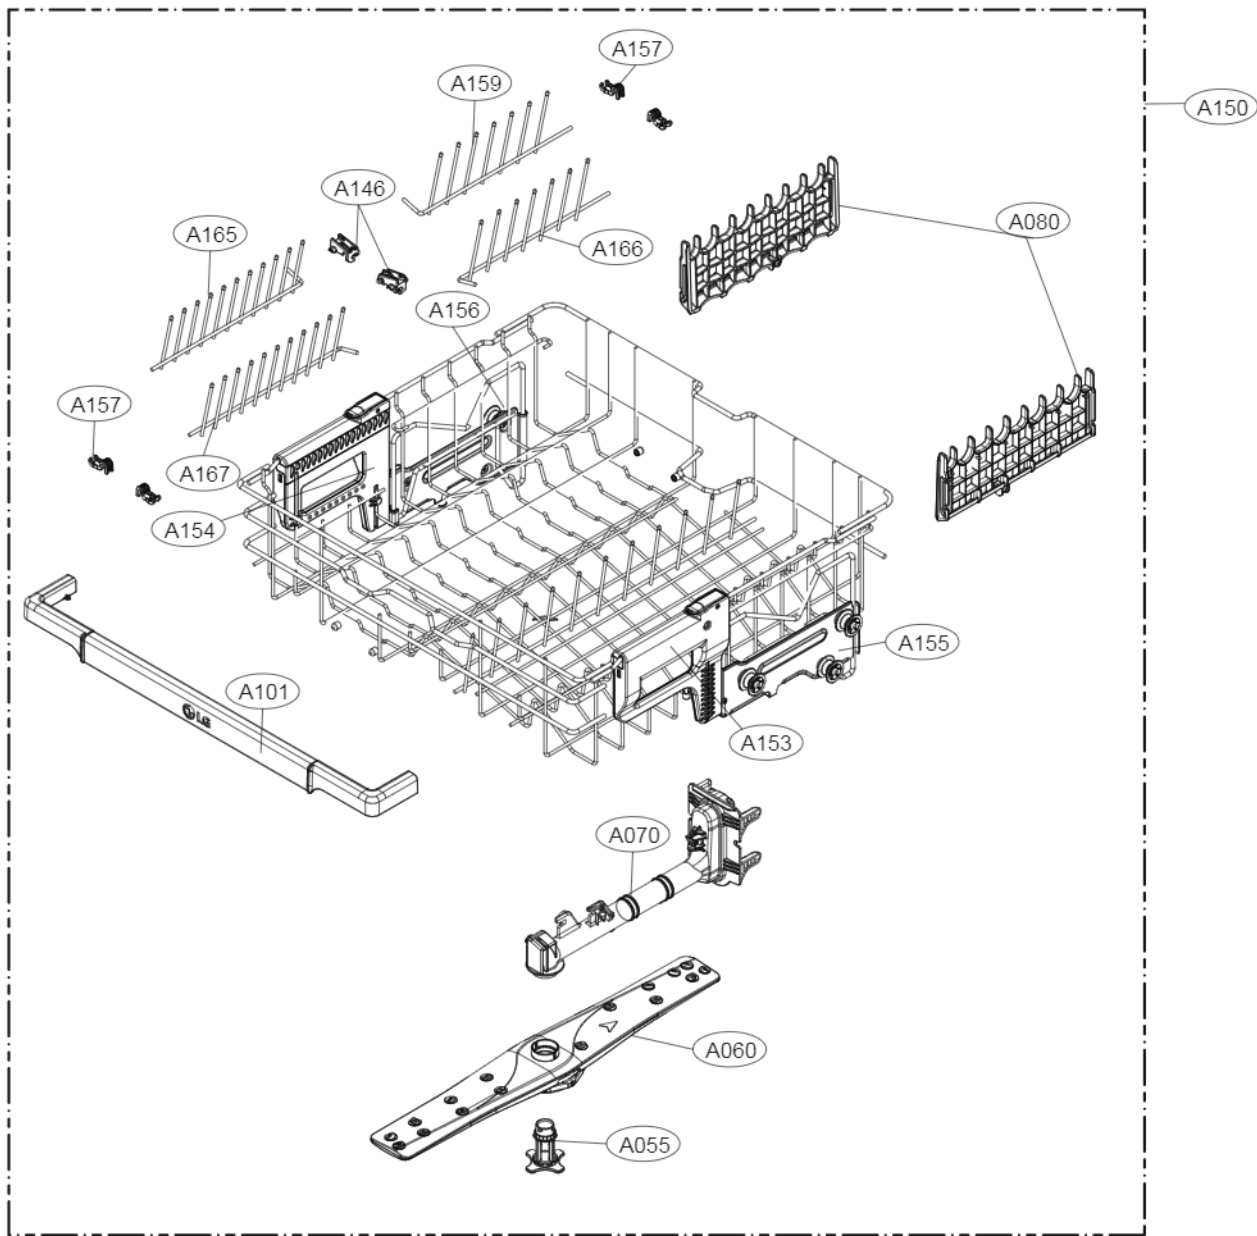

K200

K030

ACCESSORIES

E202		E005		E006	Hardness Strip	A007
Side Cabinet Strip	Lower Cover Strip	Front Cover Strip	Lower Damper	Funnel (All models)	ppm Total Hardness 0 75 125 250 375	
	 E203				 G009	

A170

M070

M071

M120

A120

A131

M041

A131

M138