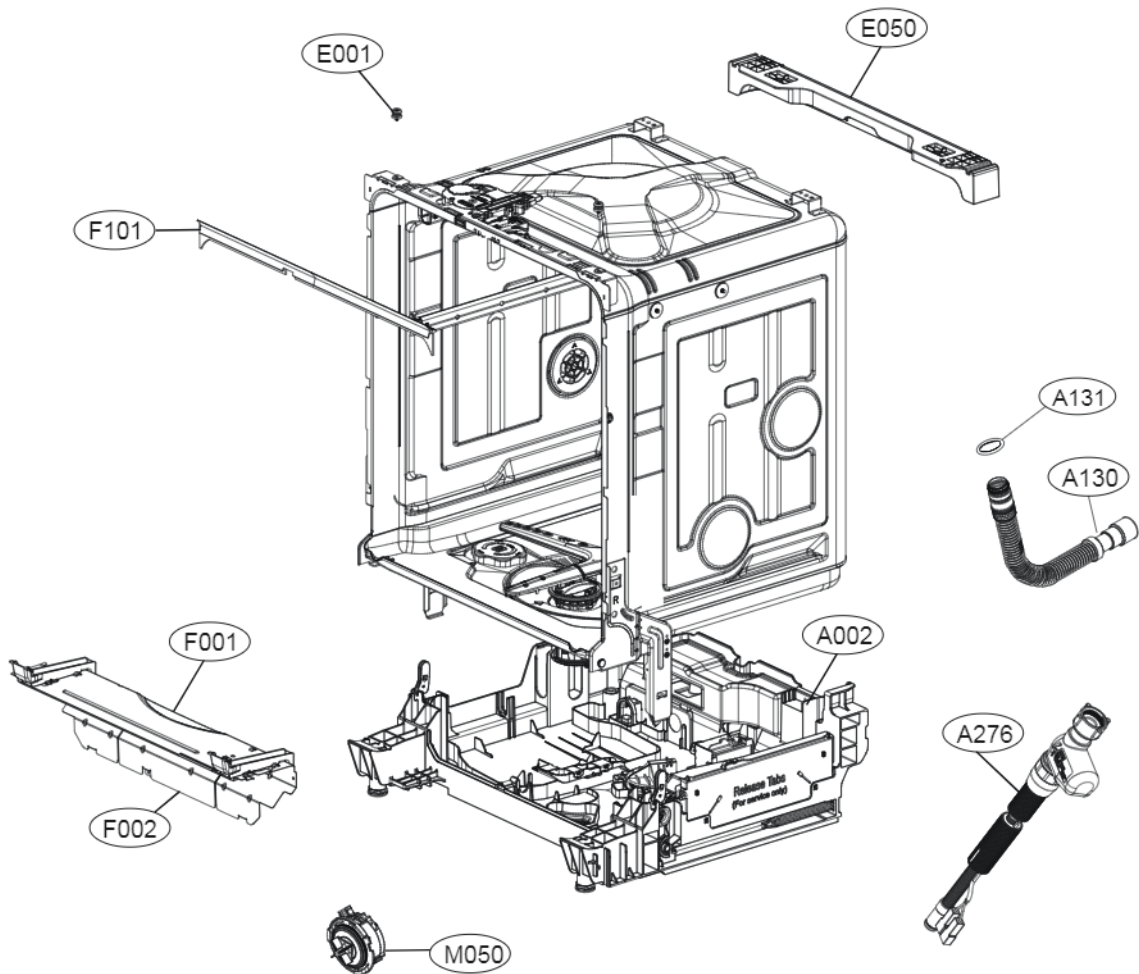

K200

K030

ACCESSORIES

E202		E005		E006	Hardness Strip	A007
Side Cabinet Strip	Lower Cover Strip	Front Cover Strip	Lower Damper	Funnel (All models)	ppm Total Hardness 0 75 125 250 375	
	 E203				 G009	

A170