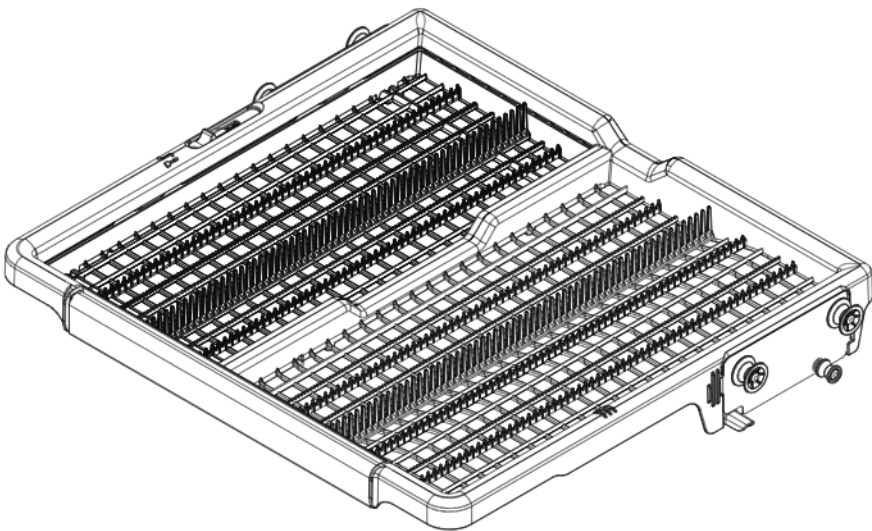

K200

K030

ACCESSORIES

E202		E005		E006	Hardness Strip	A007
Side Cabinet Strip	Lower Cover Strip	Front Cover Strip	Lower Damper	Funnel (All models)	ppm Total Hardness 0 75 125 250 375	
	 E203				 G009	

A170