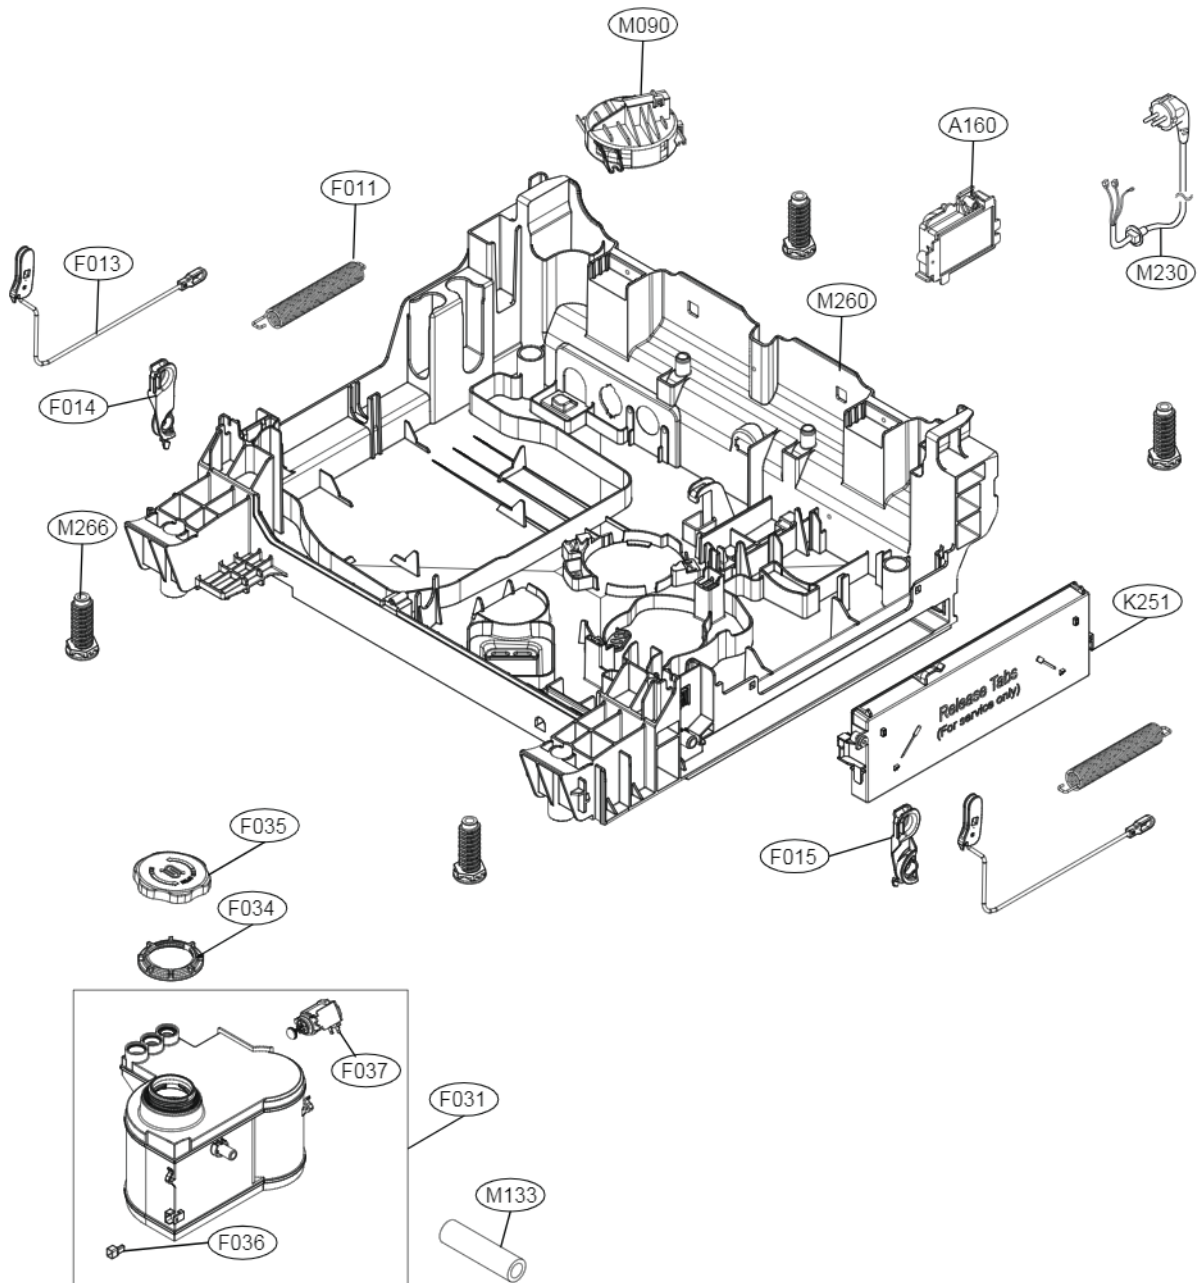

K200

K030

ACCESSORIES

E202		E005		E006	Hardness Strip	A007
Side Cabinet Strip	Lower Cover Strip	Front Cover Strip	Lower Damper	Funnel (All models)	ppm Total Hardness 0 75 125 250 375	
	 E203				 G009	

A170