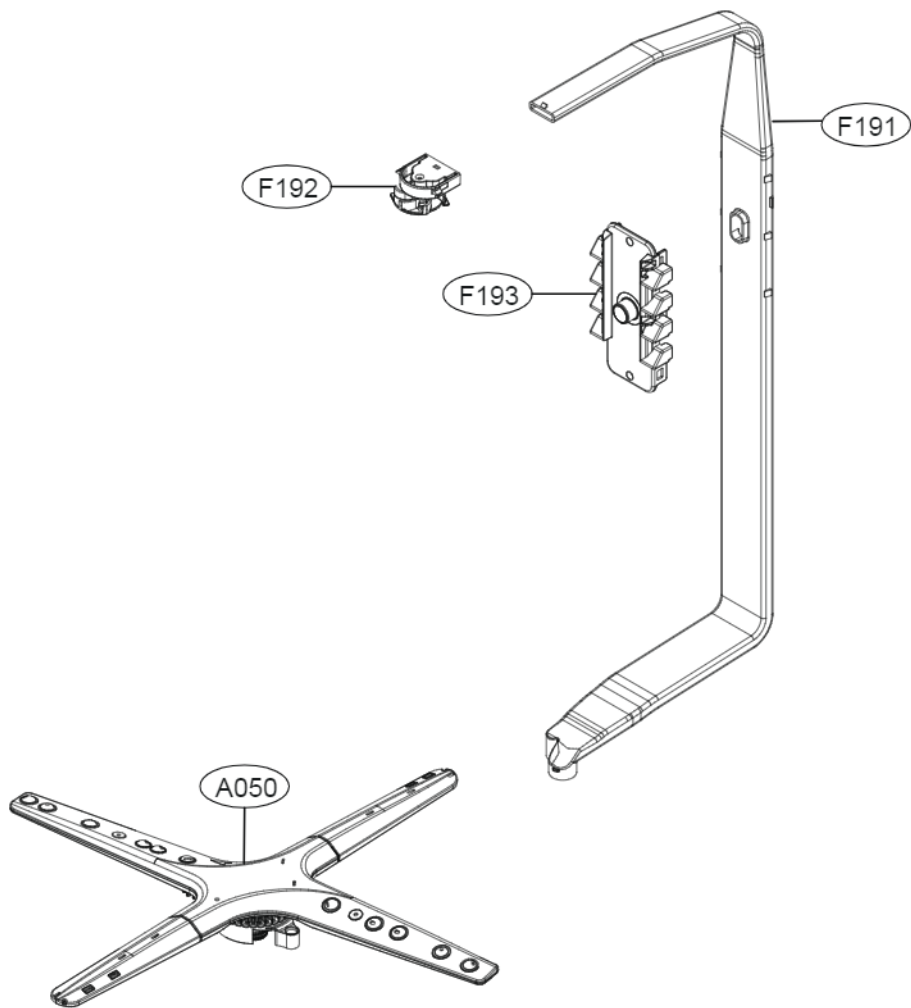

K200

K030

ACCESSORIES

E202		E005		E006	Hardness Strip	A007
Side Cabinet Strip	Lower Cover Strip	Front Cover Strip	Lower Damper	Funnel (All models)	ppm Total Hardness 0 75 125 250 375	
	 E203				 G009	

A170