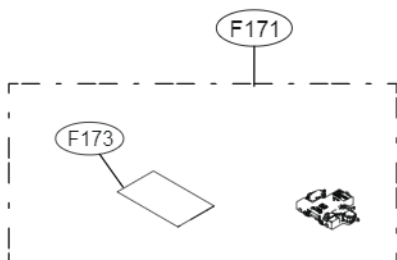

K200

K030

ACCESSORIES

E202		E005		E006	Hardness Strip	A007
Side Cabinet Strip	Lower Cover Strip	Front Cover Strip	Lower Damper	Funnel (All models)	ppm Total Hardness 0 75 125 250 375	
	 E203				 G009	

A170