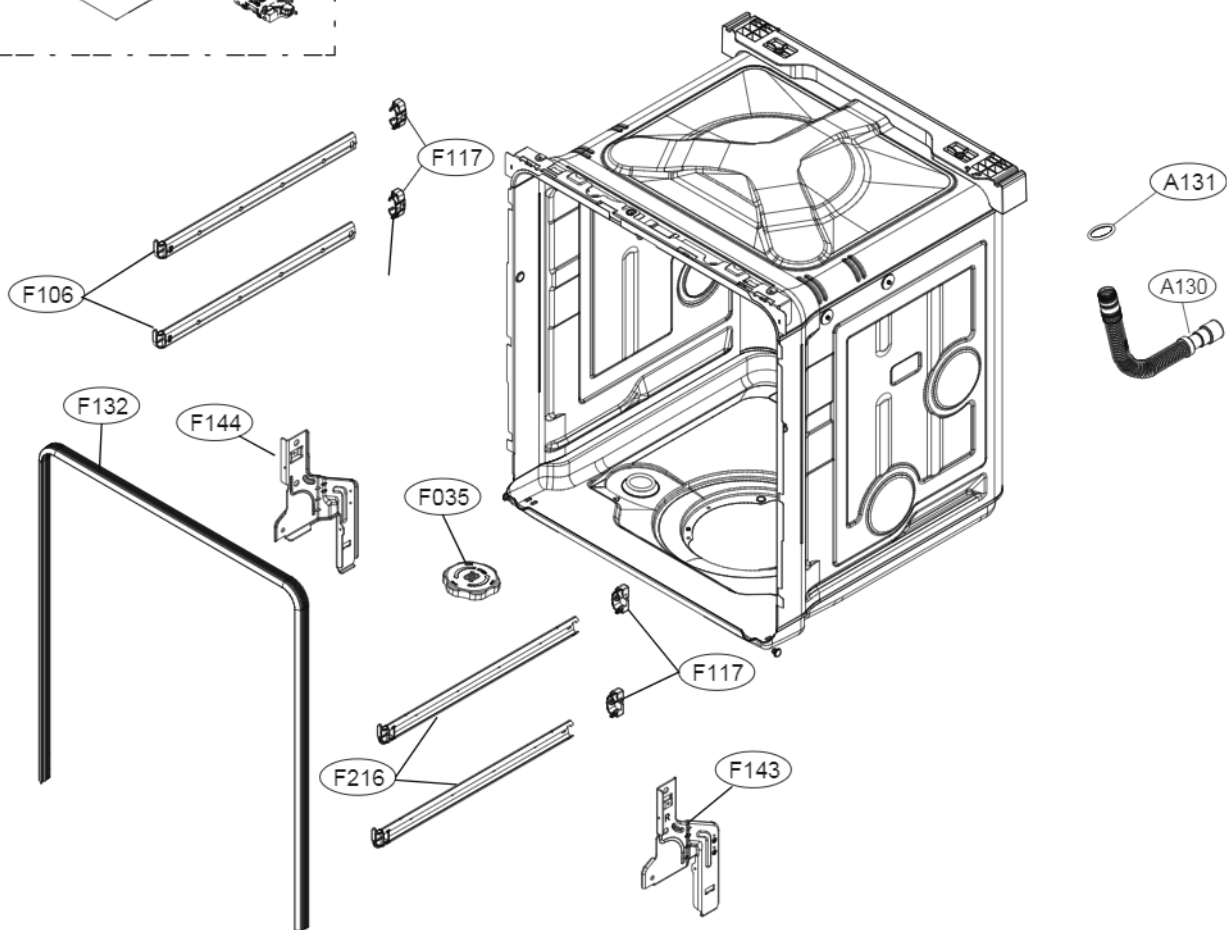

K200

K030

ACCESSORIES

E202		E005		E006	Hardness Strip	A007
Side Cabinet Strip	Lower Cover Strip	Front Cover Strip	Lower Damper	Funnel (All models)	ppm Total Hardness 0 75 125 250 375	
	 E203				 G009	

A170