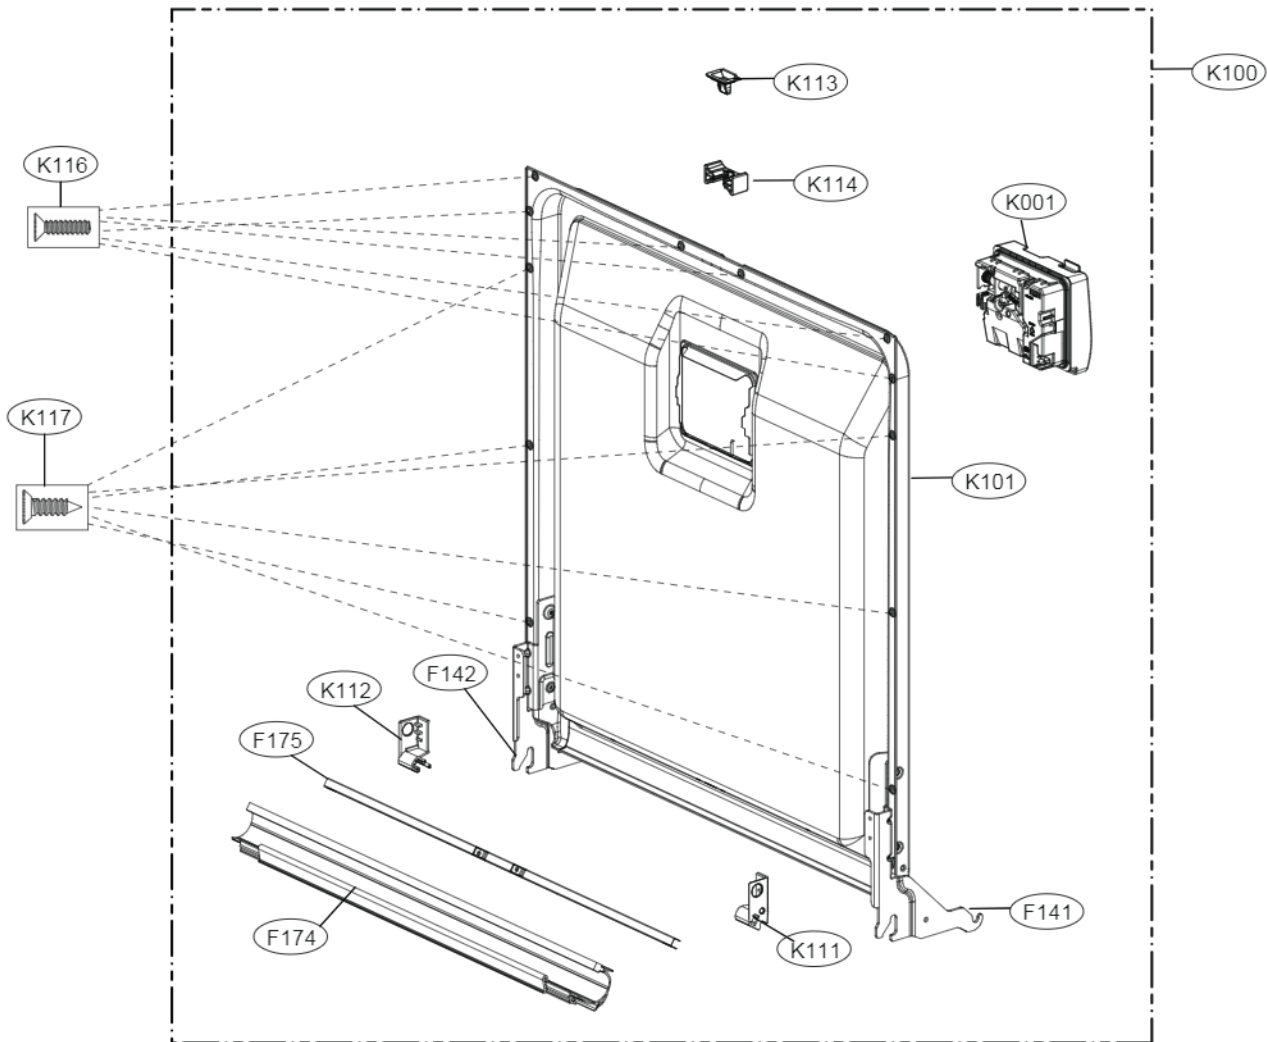

K200

K030

ACCESSORIES

E202		E005		E006	Hardness Strip	A007
Side Cabinet Strip	Lower Cover Strip	Front Cover Strip	Lower Damper	Funnel (All models)	ppm Total Hardness 0 75 125 250 375	
	 E203				 G009	

A170