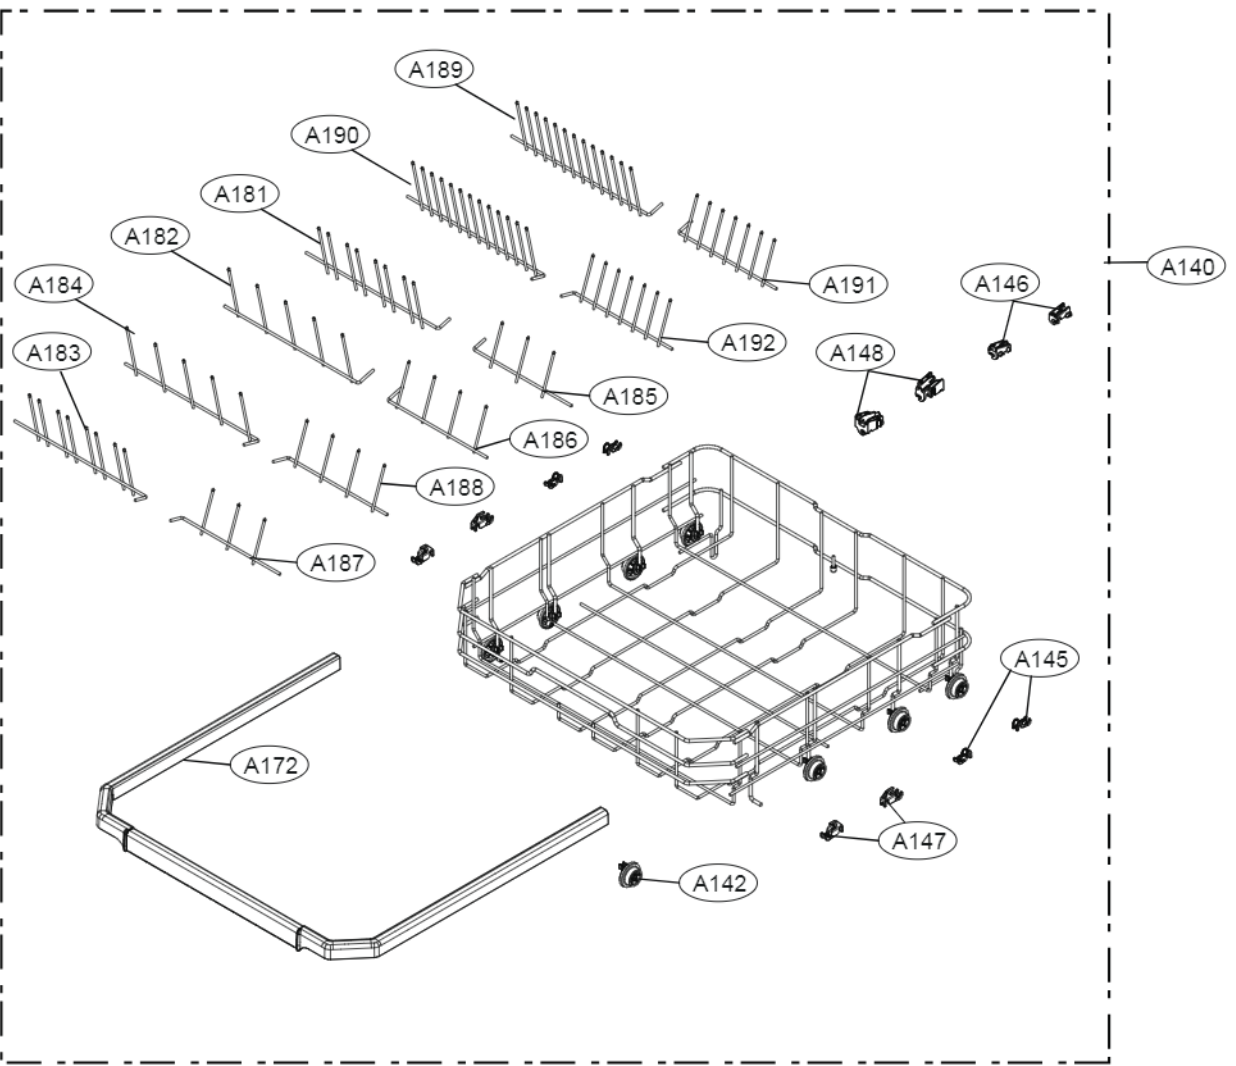

K200

K030

ACCESSORIES

E202		E005		E006	Hardness Strip	A007
Side Cabinet Strip	Lower Cover Strip	Front Cover Strip	Lower Damper	Funnel (All models)	ppm Total Hardness 0 75 125 250 375	
	 E203				 G009	

A170

M070

M071

M120

A120

A131

M041

A131

M138

M136

M139

M136

M030

M137