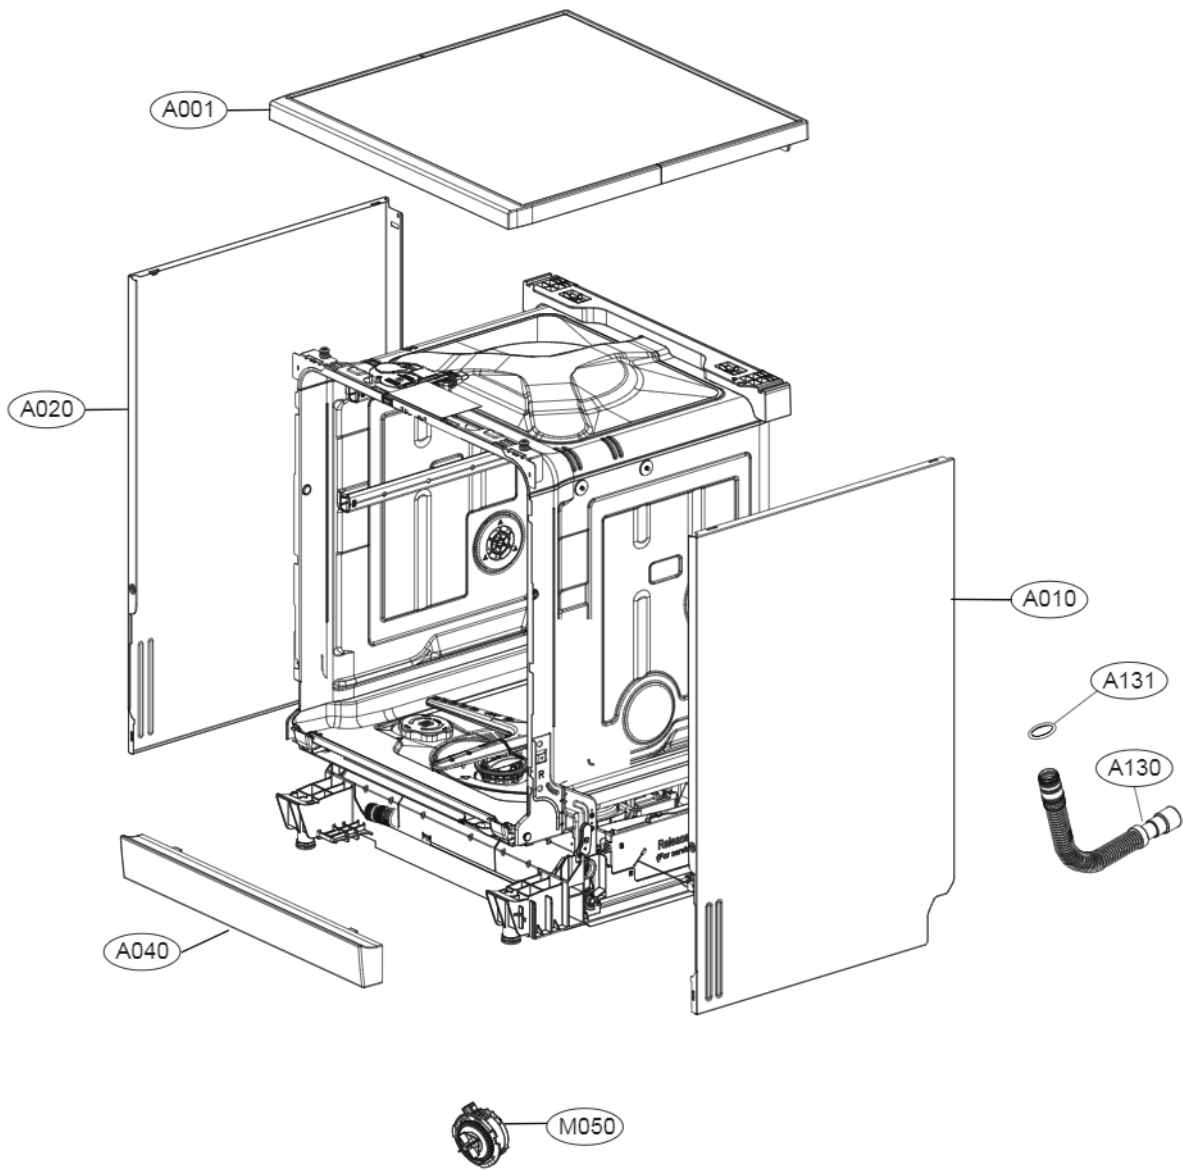

K200

K030

ACCESSORIES

E202		E005		E006	Hardness Strip	A007
Side Cabinet Strip	Lower Cover Strip	Front Cover Strip	Lower Damper	Funnel (All models)	ppm Total Hardness 0 75 125 250 375	
	 E203				 G009	

A170