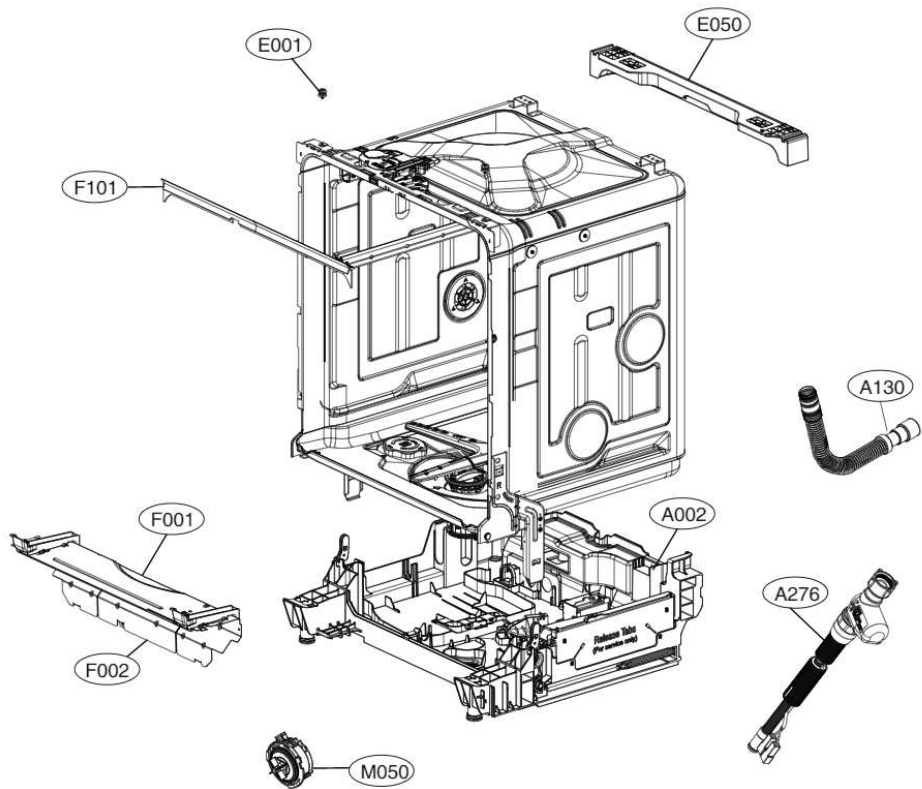

ACCESSORIES				
	E202		E005	E006
Side Cabinet Strip	Lower Cover Strip	Front Cover Strip	Lower Damper	Funnel (All models)
				
	E203			

K200

K030

A171

A170

M070

M120

A120