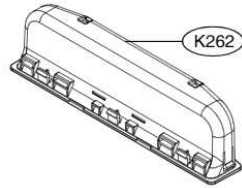

ACCESSORIES				
	E202		E005	E006
Side Cabinet Strip	Lower Cover Strip	Front Cover Strip	Lower Damper	Funnel (All models)
				
	E203			

K200

K030

A171

A170

M070

M120

A120