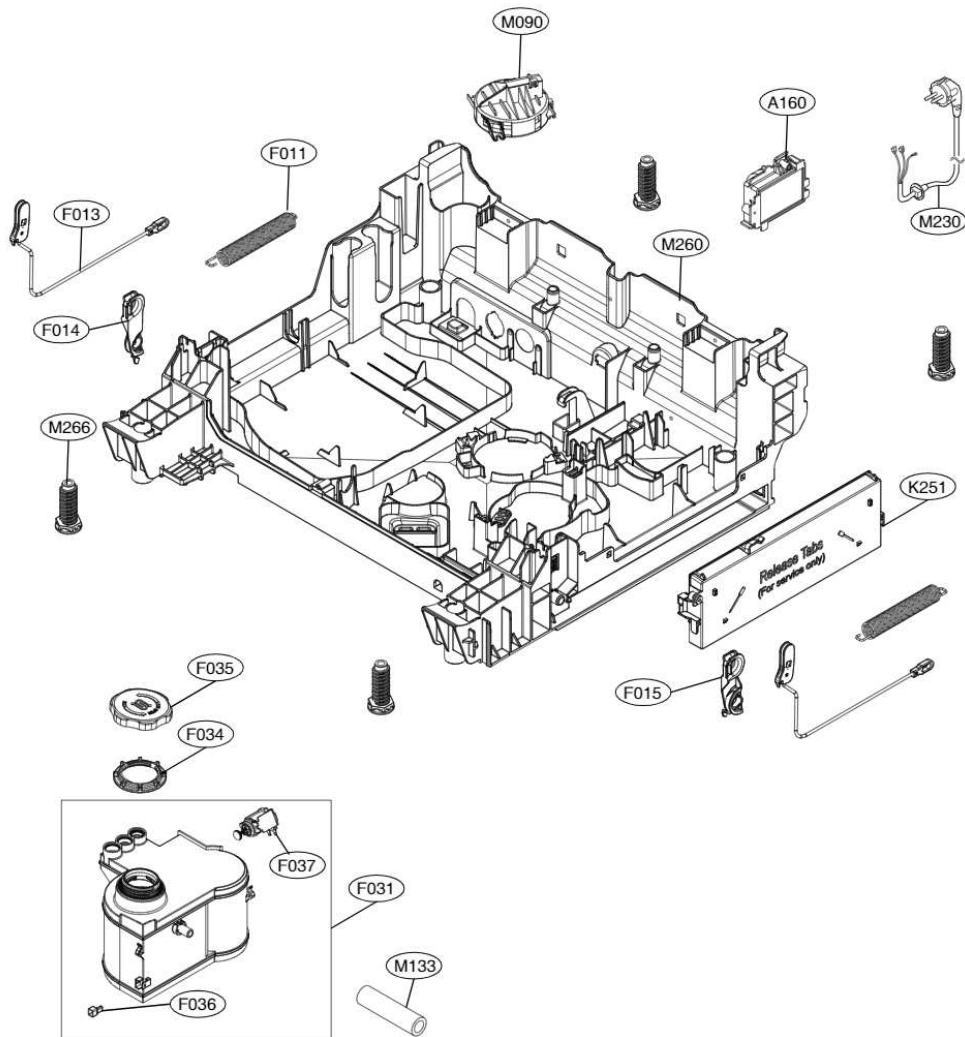

ACCESSORIES				
	E202		E005	E006
Side Cabinet Strip	Lower Cover Strip	Front Cover Strip	Lower Damper	Funnel (All models)
				
	E203			

K200

K030

A171

A170

M070

M120

A120