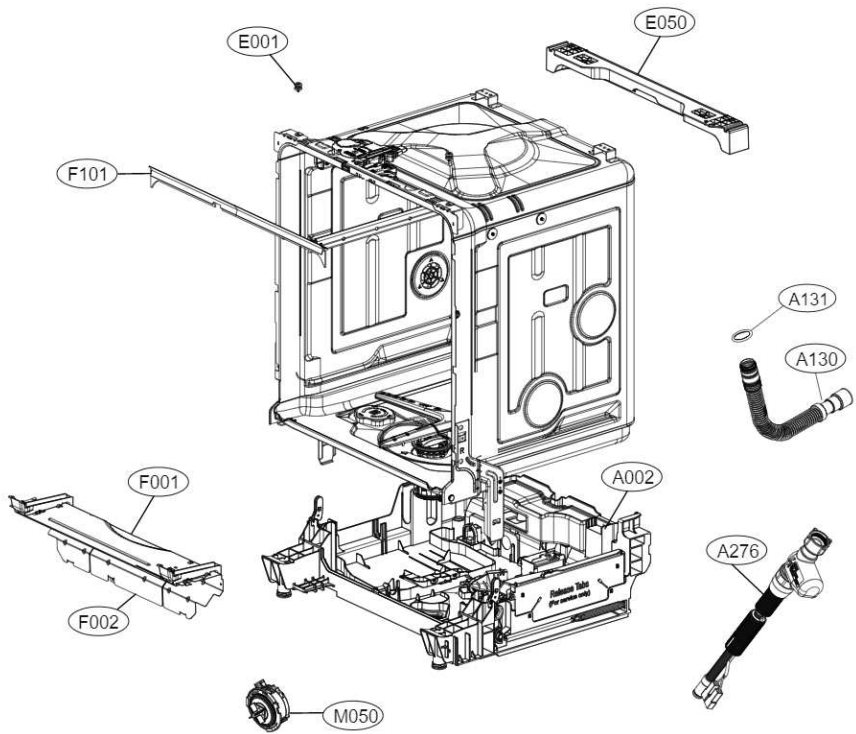

ACCESSORIES				
	E202		E005	E006
Side Cabinet Strip	Lower Cover Strip	Front Cover Strip	Lower Damper	Funnel (All models)
	 E203			

K200

K030

A171

A170