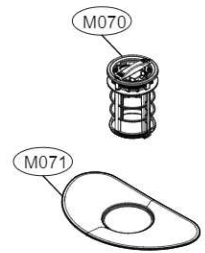

ACCESSORIES				
	E202		E005	E006
Side Cabinet Strip	Lower Cover Strip	Front Cover Strip	Lower Damper	Funnel (All models)
	 E203			

K200

K030

A171

A170