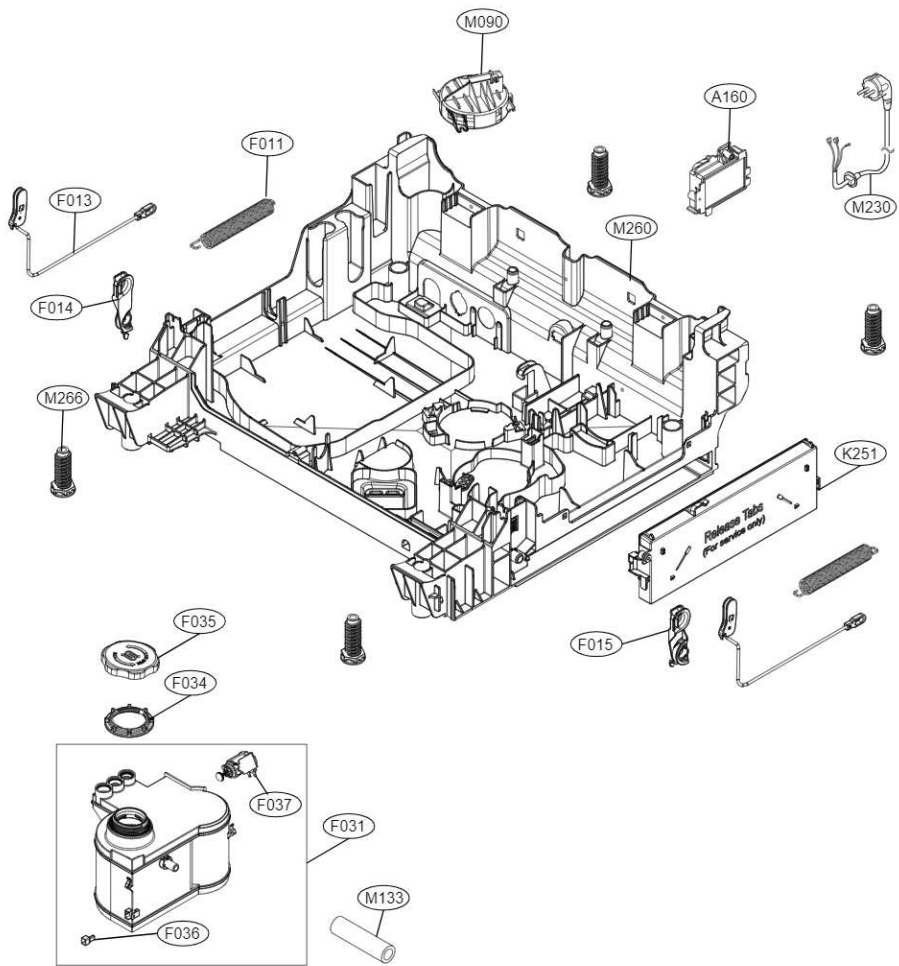

ACCESSORIES				
	E202		E005	E006
Side Cabinet Strip	Lower Cover Strip	Front Cover Strip	Lower Damper	Funnel (All models)
	 E203			

K200

K030

A171

A170