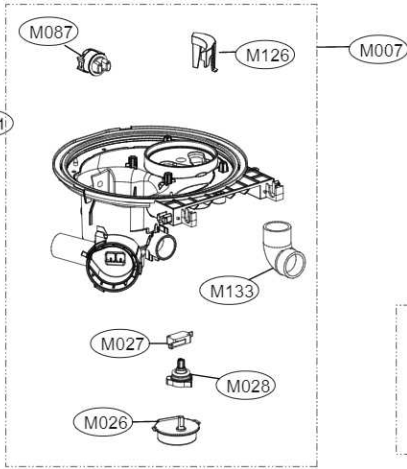

ACCESSORIES				
	E202		E005	E006
Side Cabinet Strip	Lower Cover Strip	Front Cover Strip	Lower Damper	Funnel (All models)
	 E203			

K200

K030

A171

A170