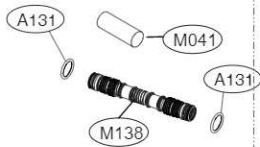

ACCESSORIES				
	E202		E005	E006
Side Cabinet Strip	Lower Cover Strip	Front Cover Strip	Lower Damper	Funnel (All models)
	 E203			

K200

K030

A171

A170