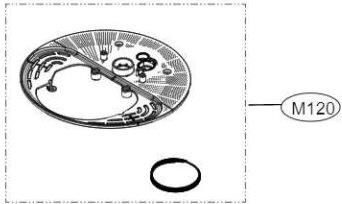

ACCESSORIES				
	E202		E005	E006
Side Cabinet Strip	Lower Cover Strip	Front Cover Strip	Lower Damper	Funnel (All models)
	 E203			

K200

K030

A171

A170