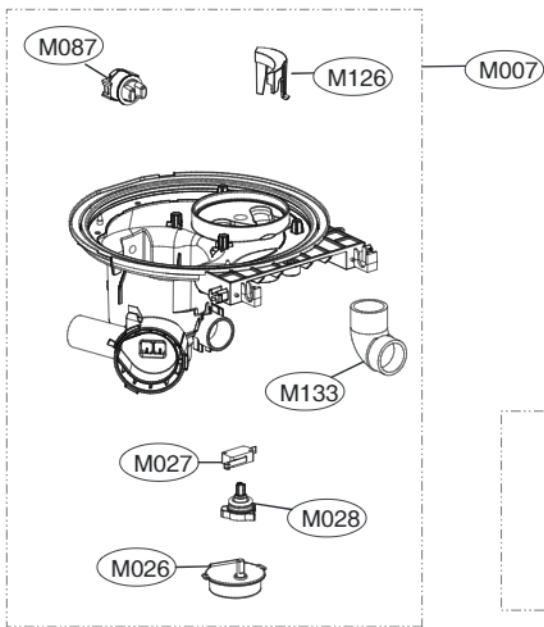

K200

K030

ACCESSORIES

E202		E005		E006	Hardness Strip	A007
Side Cabinet Strip	Lower Cover Strip	Front Cover Strip	Lower Damper	Funnel (All models)	ppm Total Hardness 0 75 125 250 375	
	 E203				 G009	

A170