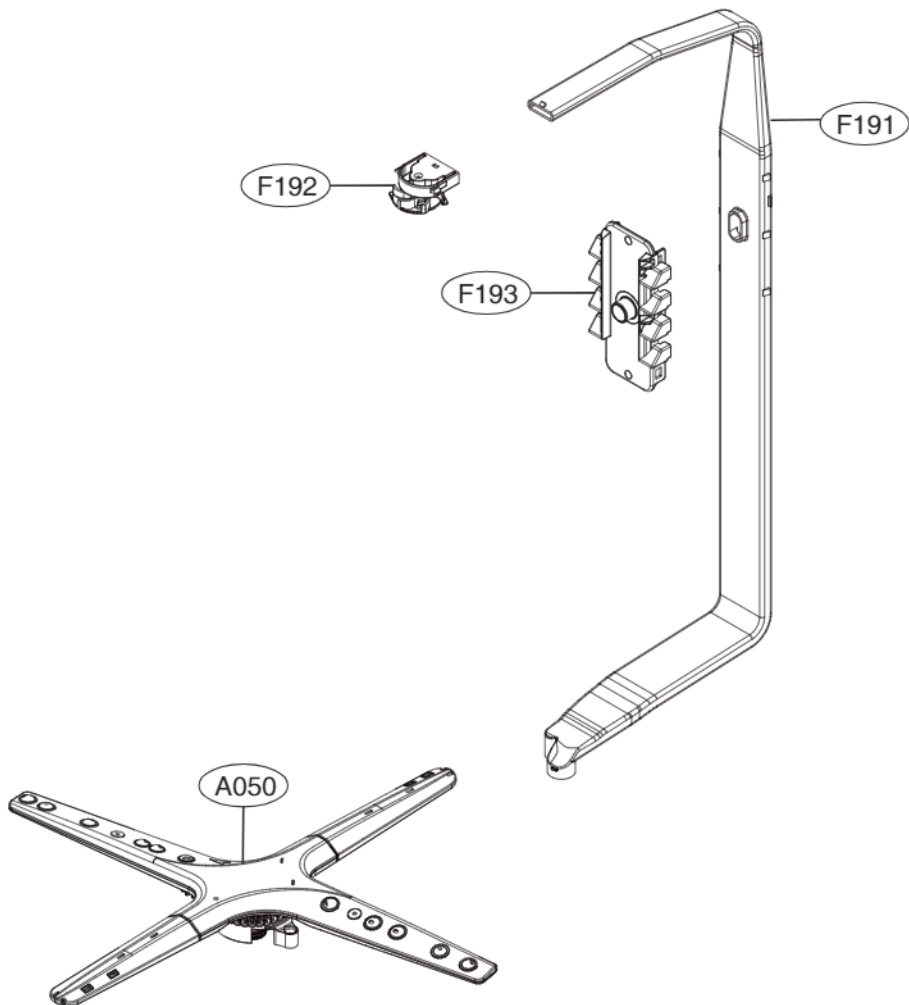

K200

K030

ACCESSORIES

E202		E005		E006	Hardness Strip	A007
Side Cabinet Strip	Lower Cover Strip	Front Cover Strip	Lower Damper	Funnel (All models)	ppm Total Hardness 0 75 125 250 375	
	 E203				 G009	

A170