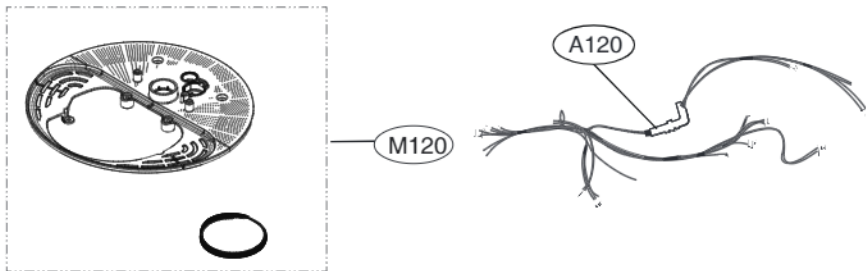

K200

K030

ACCESSORIES

E202		E005		E006	Hardness Strip	A007
Side Cabinet Strip	Lower Cover Strip	Front Cover Strip	Lower Damper	Funnel (All models)	ppm Total Hardness 0 75 125 250 375	
	 E203				 G009	

A170