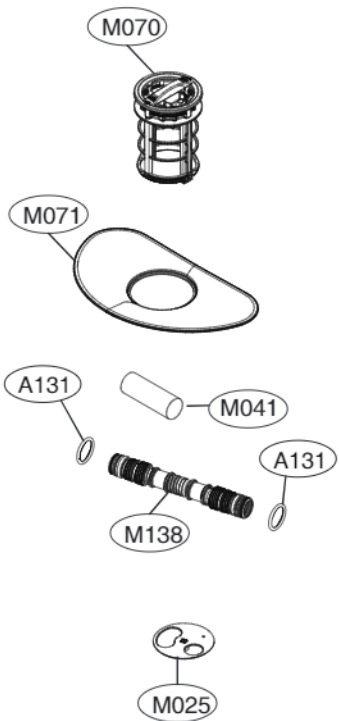

K200

K030

ACCESSORIES

E202		E005		E006	Hardness Strip	A007
Side Cabinet Strip	Lower Cover Strip	Front Cover Strip	Lower Damper	Funnel (All models)	ppm Total Hardness 0 75 125 250 375	
	 E203				 G009	

A170