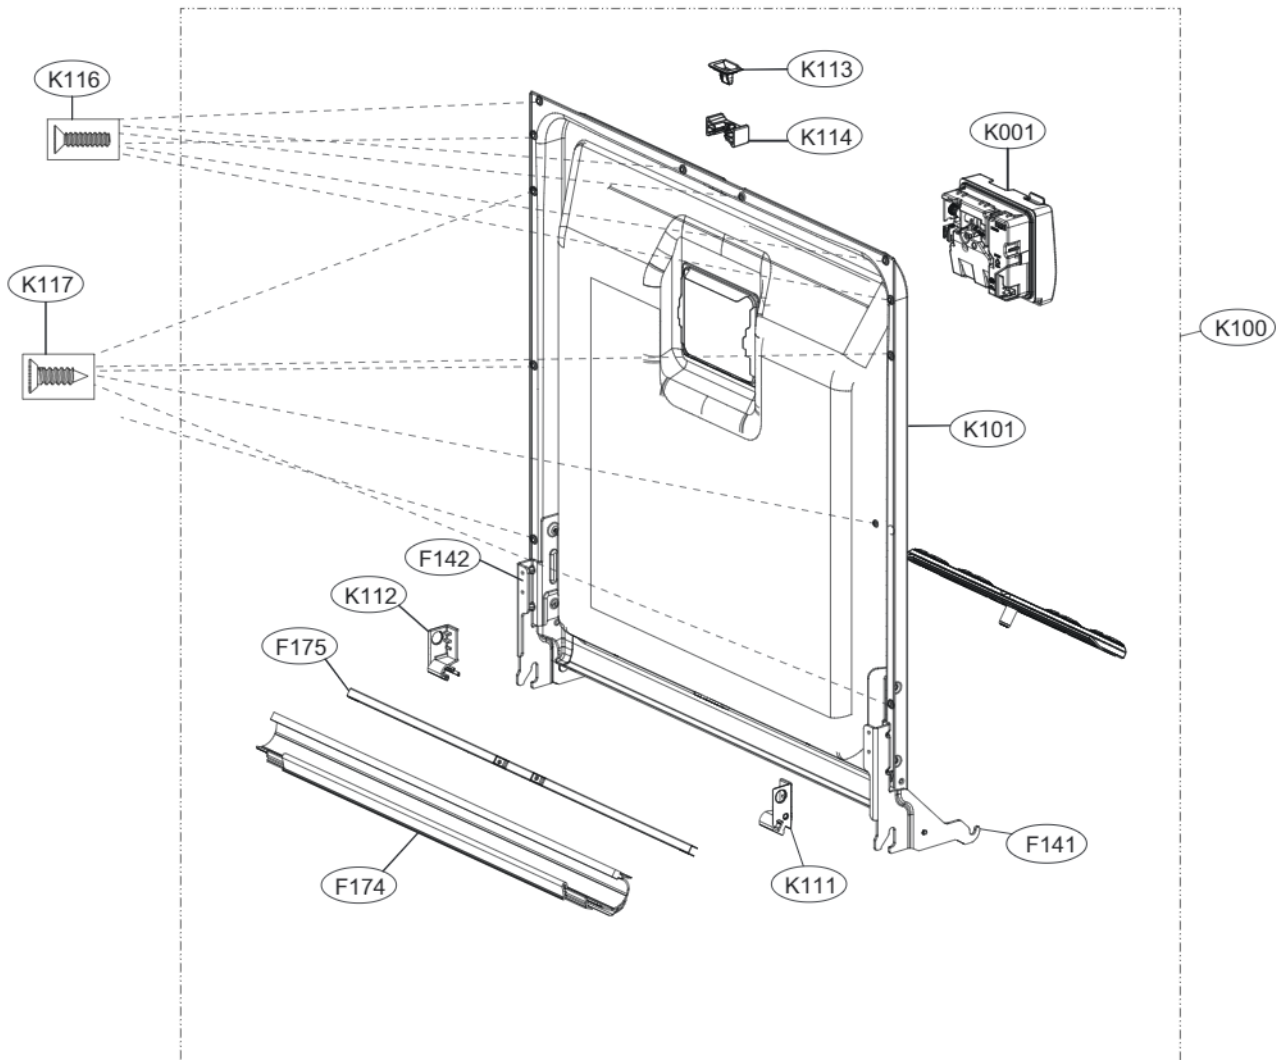

K200

K030

ACCESSORIES

E202		E005		E006	Hardness Strip	A007
Side Cabinet Strip	Lower Cover Strip	Front Cover Strip	Lower Damper	Funnel (All models)	ppm Total Hardness 0 75 125 250 375	
	 E203				 G009	

A170