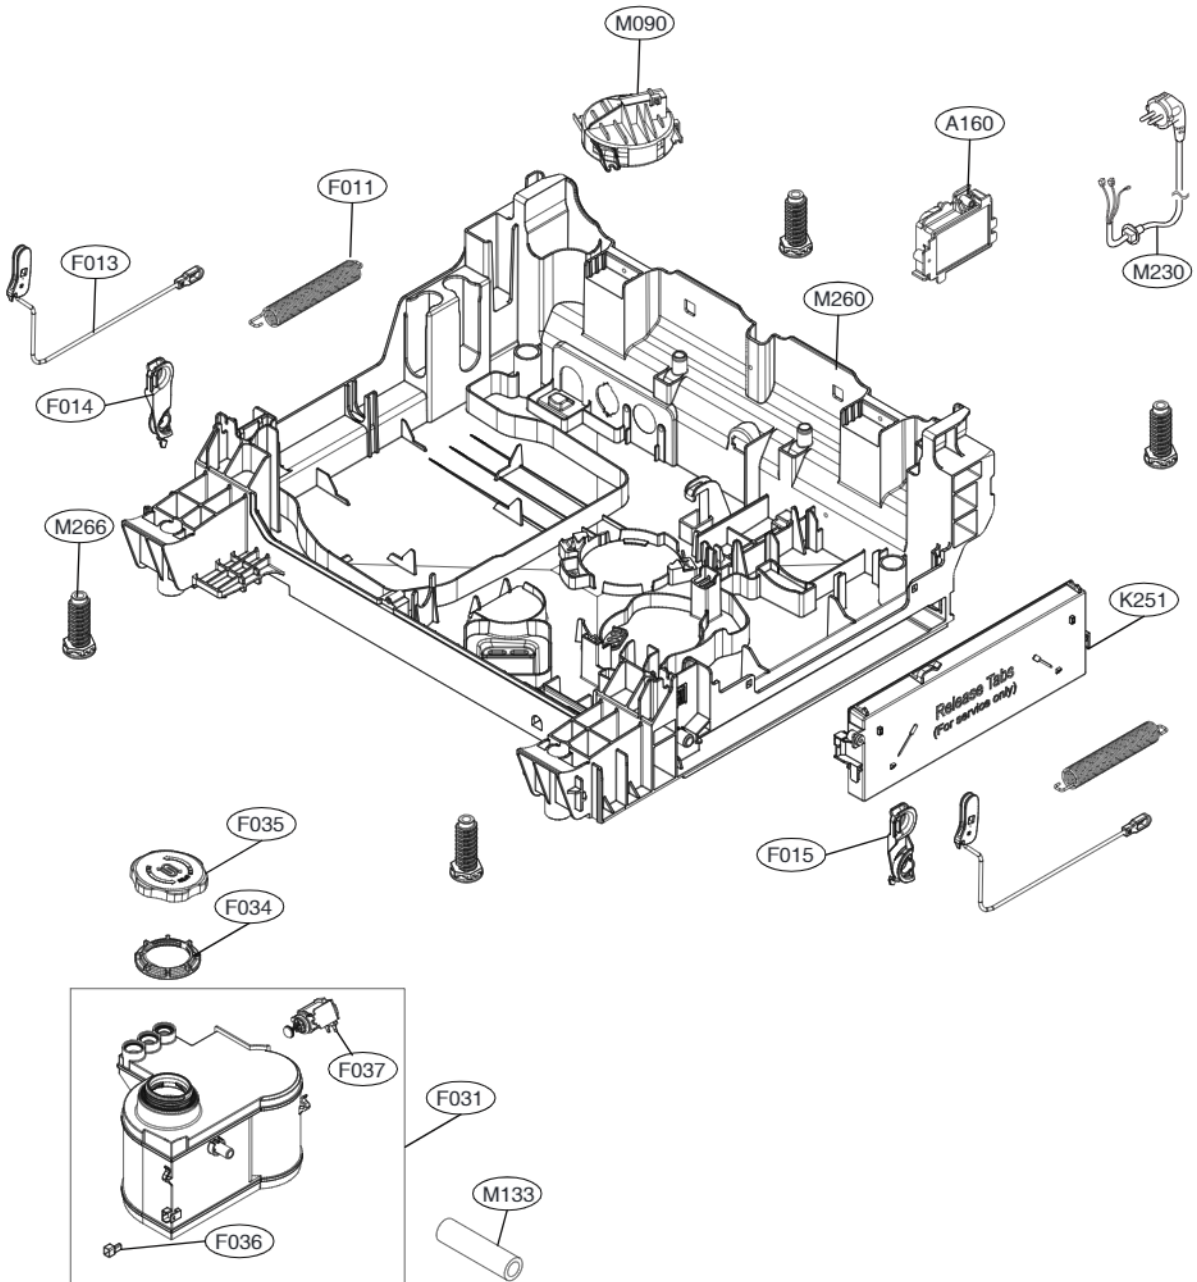

K200

K030

ACCESSORIES

E202		E005		E006	Hardness Strip	A007
Side Cabinet Strip	Lower Cover Strip	Front Cover Strip	Lower Damper	Funnel (All models)	ppm Total Hardness 0 75 125 250 375	
	 E203				 G009	

A170