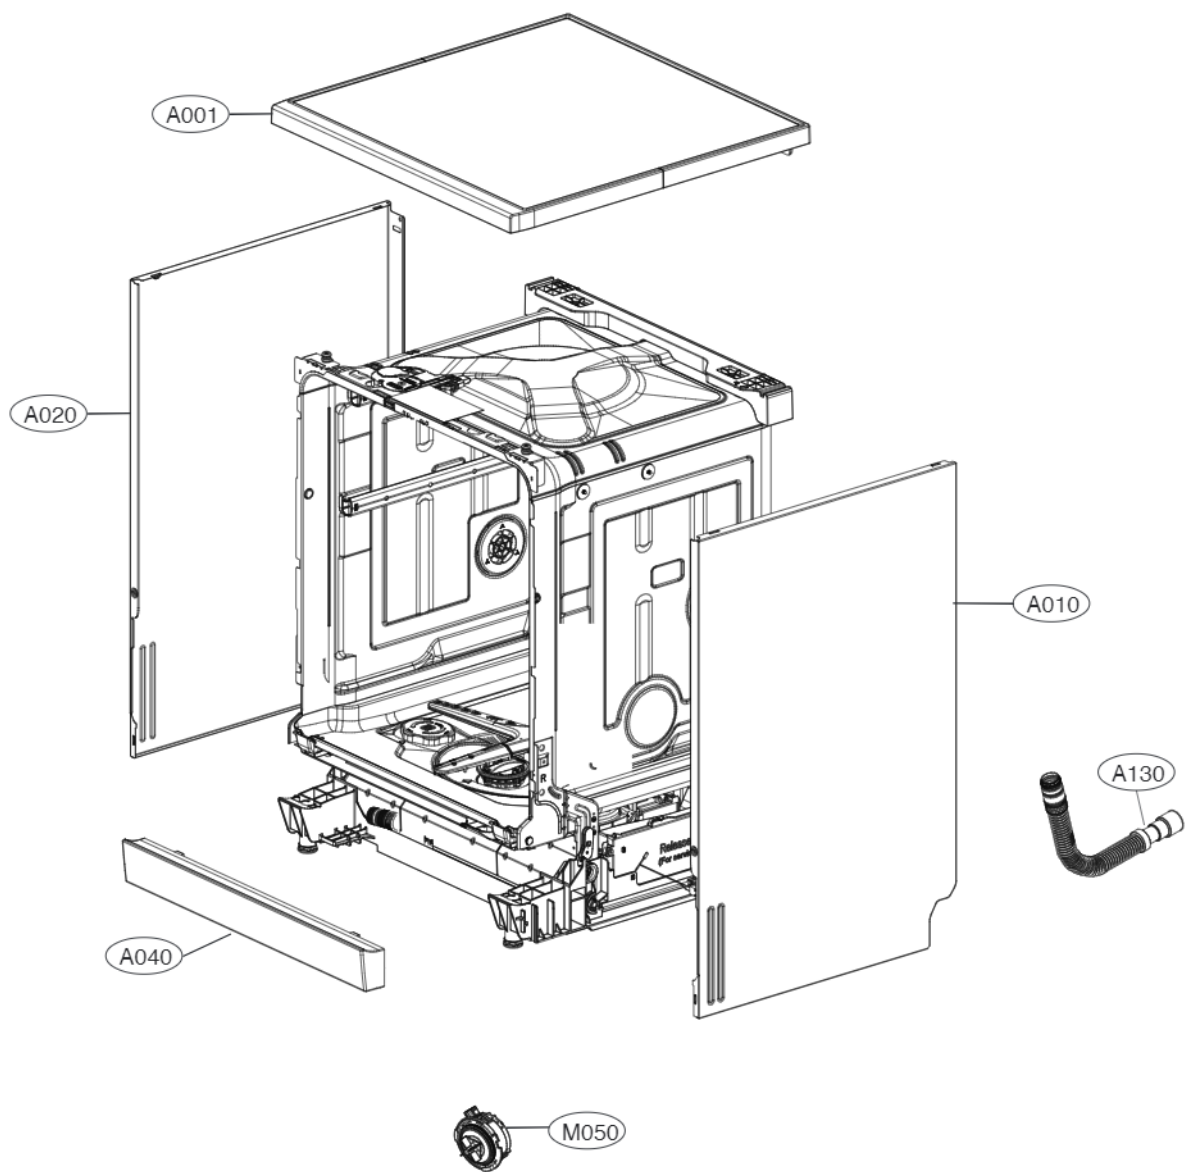

K200

K030

ACCESSORIES

E202		E005		E006	Hardness Strip	A007
Side Cabinet Strip	Lower Cover Strip	Front Cover Strip	Lower Damper	Funnel (All models)	ppm Total Hardness 0 75 125 250 375	
	 E203				 G009	

A170