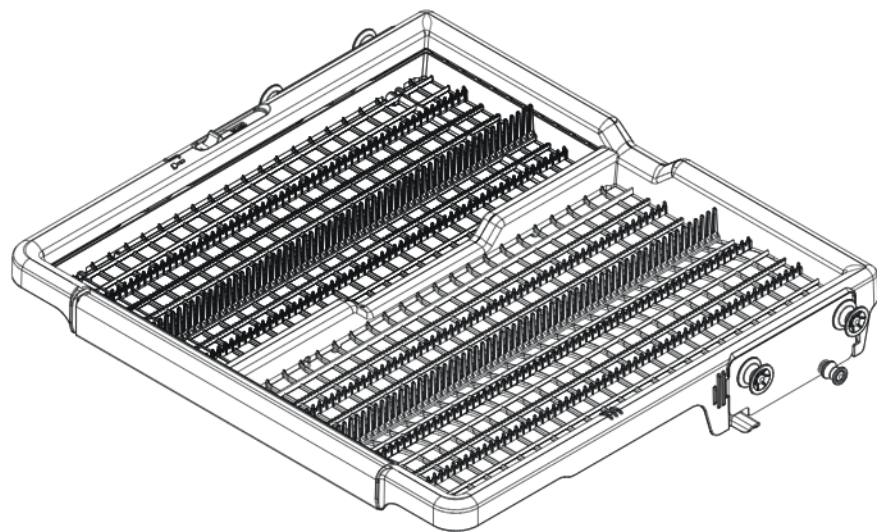

K200

K030

ACCESSORIES

E202		E005		E006	Hardness Strip	A007
Side Cabinet Strip	Lower Cover Strip	Front Cover Strip	Lower Damper	Funnel (All models)	ppm Total Hardness 0 75 125 250 375	
	 E203				 G009	

A170