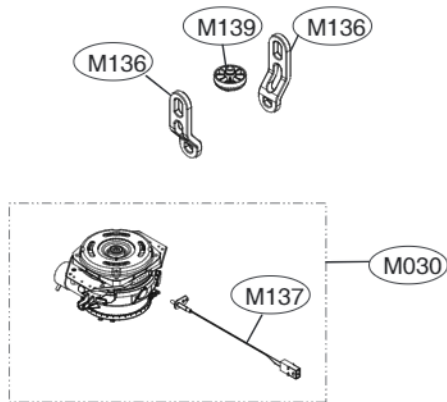

K200

K030

ACCESSORIES

E202		E005		E006	Hardness Strip	A007
Side Cabinet Strip	Lower Cover Strip	Front Cover Strip	Lower Damper	Funnel (All models)	ppm Total Hardness 0 75 125 250 375	
	 E203				 G009	

A170