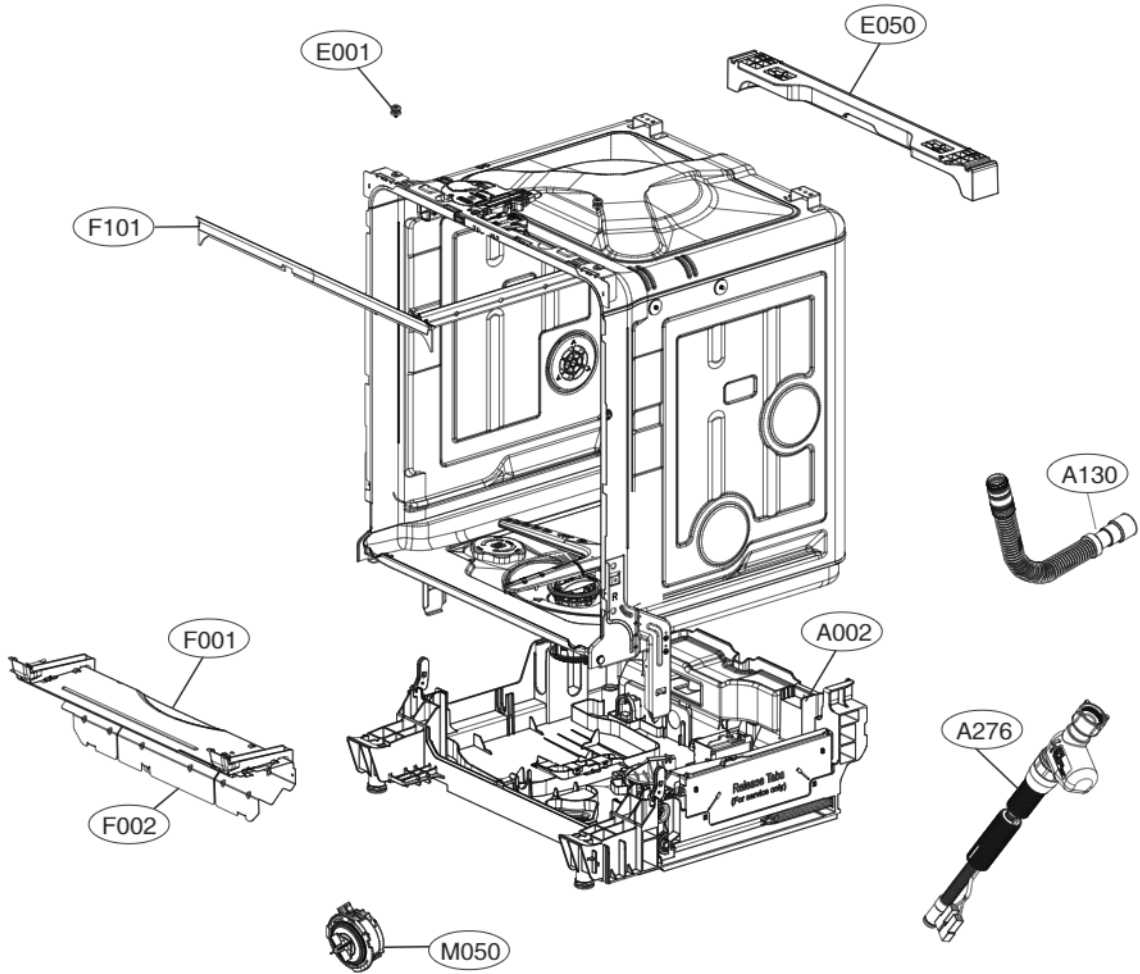

K200

K030

ACCESSORIES

E202		E005		E006	Hardness Strip	A007
Side Cabinet Strip	Lower Cover Strip	Front Cover Strip	Lower Damper	Funnel (All models)	ppm Total Hardness 0 75 125 250 375	
	 E203				 G009	

A170