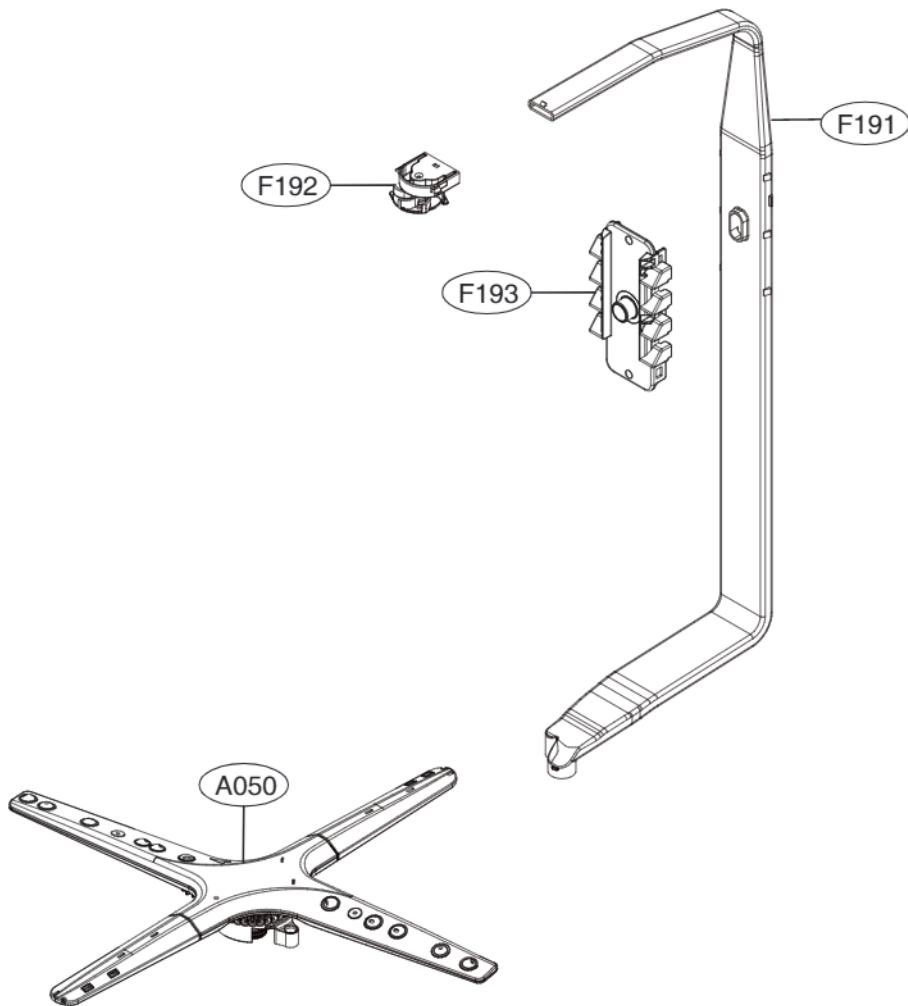

K200

K030

ACCESSORIES					
	E202		E005	E006	Hardness Strip
Side Cabinet Strip	Lower Cover Strip	Front Cover Strip	Lower Damper	Funnel (All models)	ppm Total Hardness
	 (E203)				 0 75 125 250 375
					(G009)

A170

M070

M071

A131

M041

M138

A131

M025