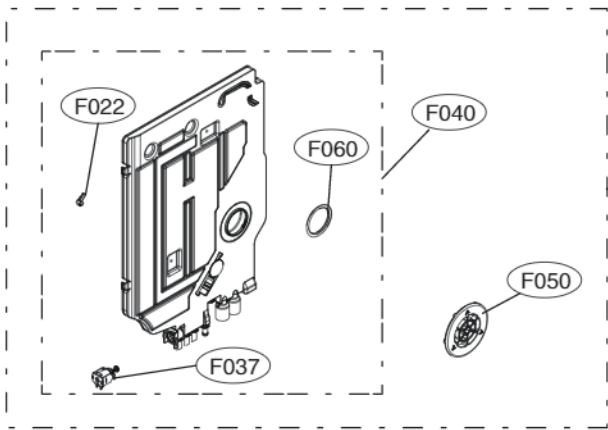

K200

K030

ACCESSORIES					
	E202		E005	E006	Hardness Strip
Side Cabinet Strip	Lower Cover Strip	Front Cover Strip	Lower Damper	Funnel (All models)	ppm Total Hardness
	 (E203)				 0 75 125 250 375
					(G009)