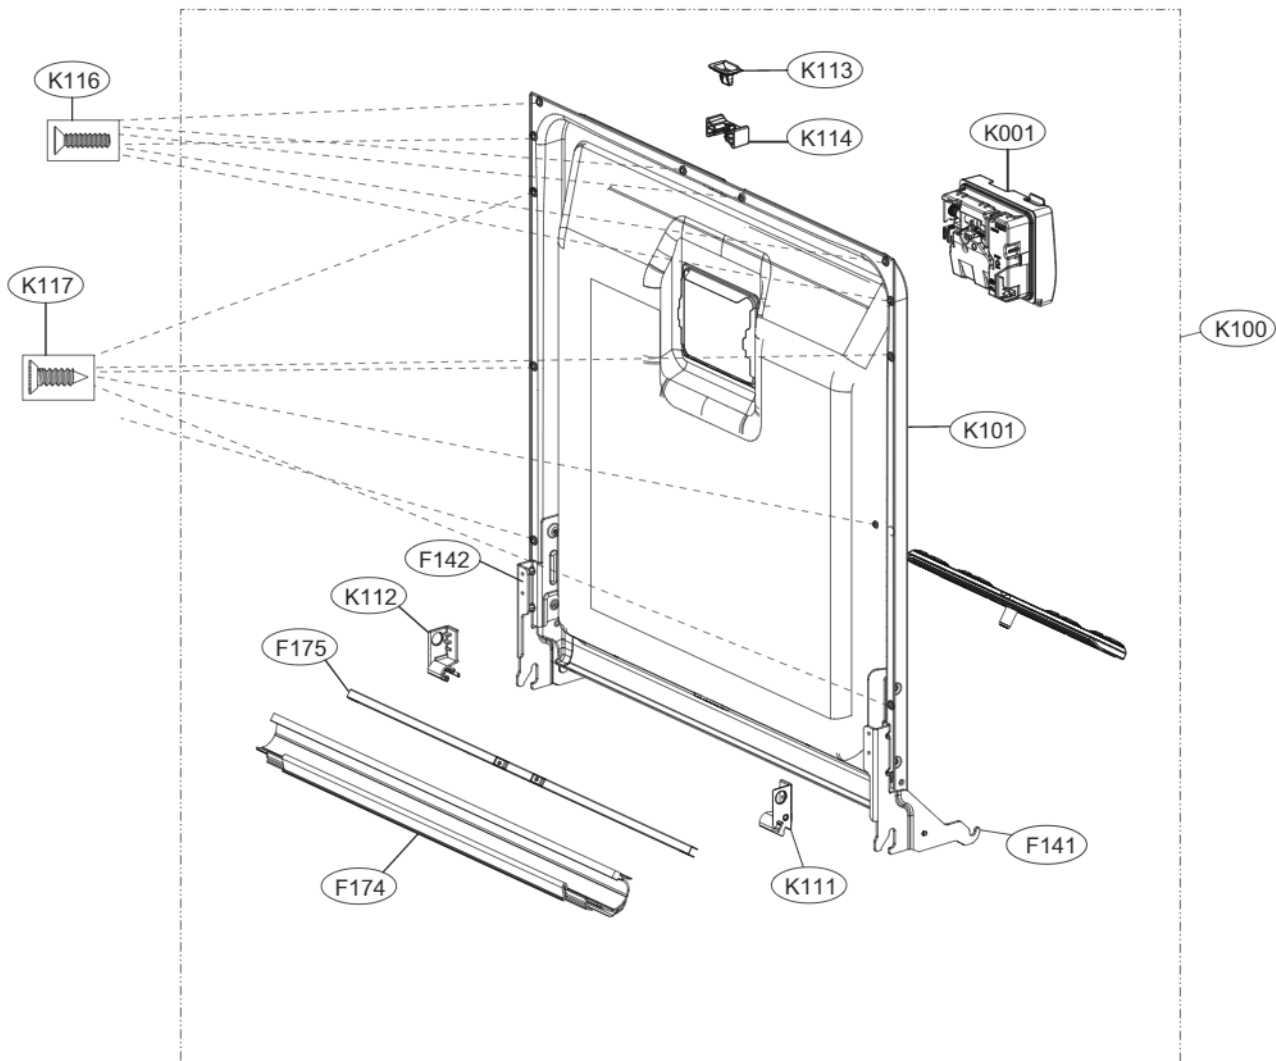

K200

K030

ACCESSORIES					
	E202		E005	E006	Hardness Strip
Side Cabinet Strip	Lower Cover Strip	Front Cover Strip	Lower Damper	Funnel (All models)	ppm Total Hardness
	 (E203)				 0 75 125 250 375
					(G009)