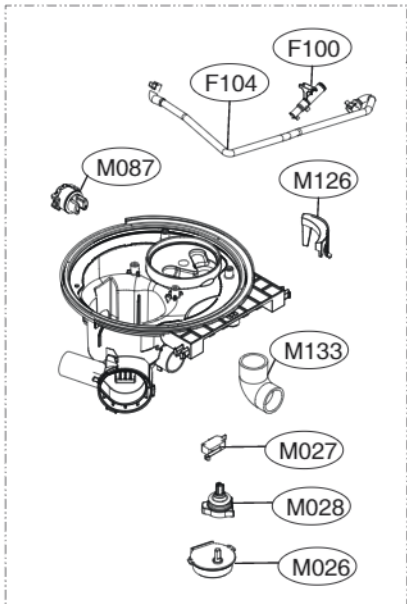

K200

K030

ACCESSORIES					
	E202		E005	E006	Hardness Strip
Side Cabinet Strip	Lower Cover Strip	Front Cover Strip	Lower Damper	Funnel (All models)	ppm Total Hardness
	 (E203)				 0 75 125 250 375
					(G009)

A170

M070

M071

A131

M041

M138

A131

M025

M120

A120

M007

F104

F100

M087

M126

M133