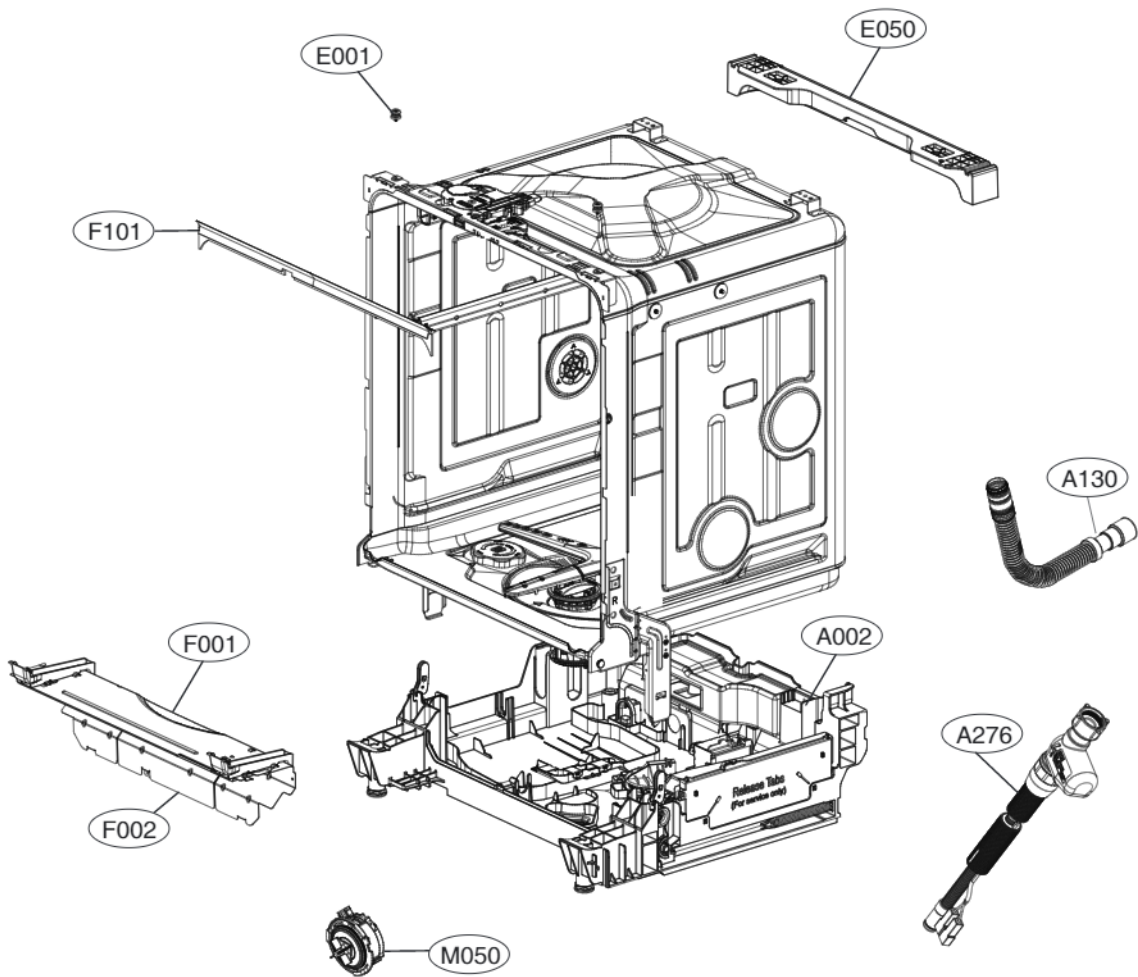

K200

K030

ACCESSORIES					
	E202		E005	E006	Hardness Strip
Side Cabinet Strip	Lower Cover Strip	Front Cover Strip	Lower Damper	Funnel (All models)	ppm Total Hardness
	 (E203)				 0 75 125 250 375
					(G009)