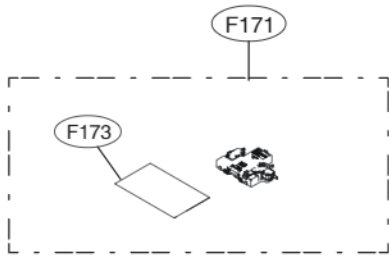

K200

K030

ACCESSORIES					
	E202		E005	E006	Hardness Strip
Side Cabinet Strip	Lower Cover Strip	Front Cover Strip	Lower Damper	Funnel (All models)	ppm Total Hardness
	 (E203)				 0 75 125 250 375
					(G009)

A170

M070

M071

A131

M041

M138

A131

M025