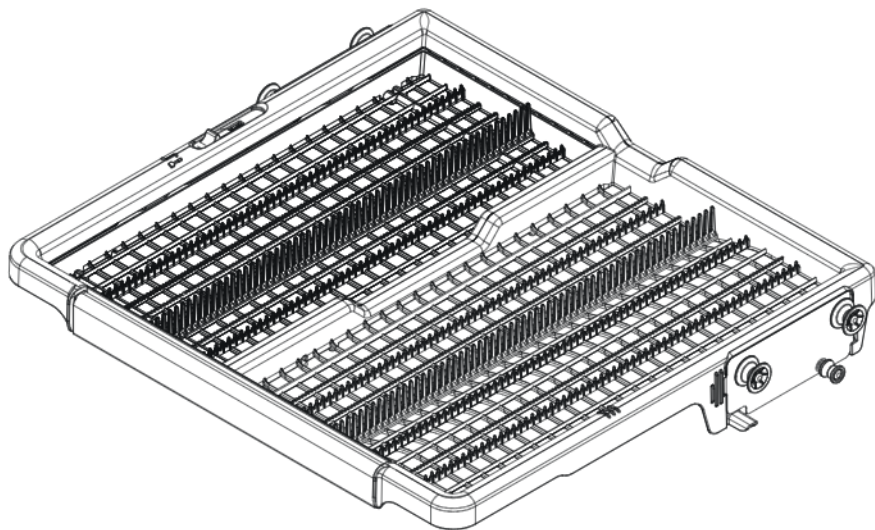

K200

K030

ACCESSORIES					
	E202		E005	E006	Hardness Strip
Side Cabinet Strip	Lower Cover Strip	Front Cover Strip	Lower Damper	Funnel (All models)	ppm Total Hardness
	 (E203)				 0 75 125 250 375
					(G009)