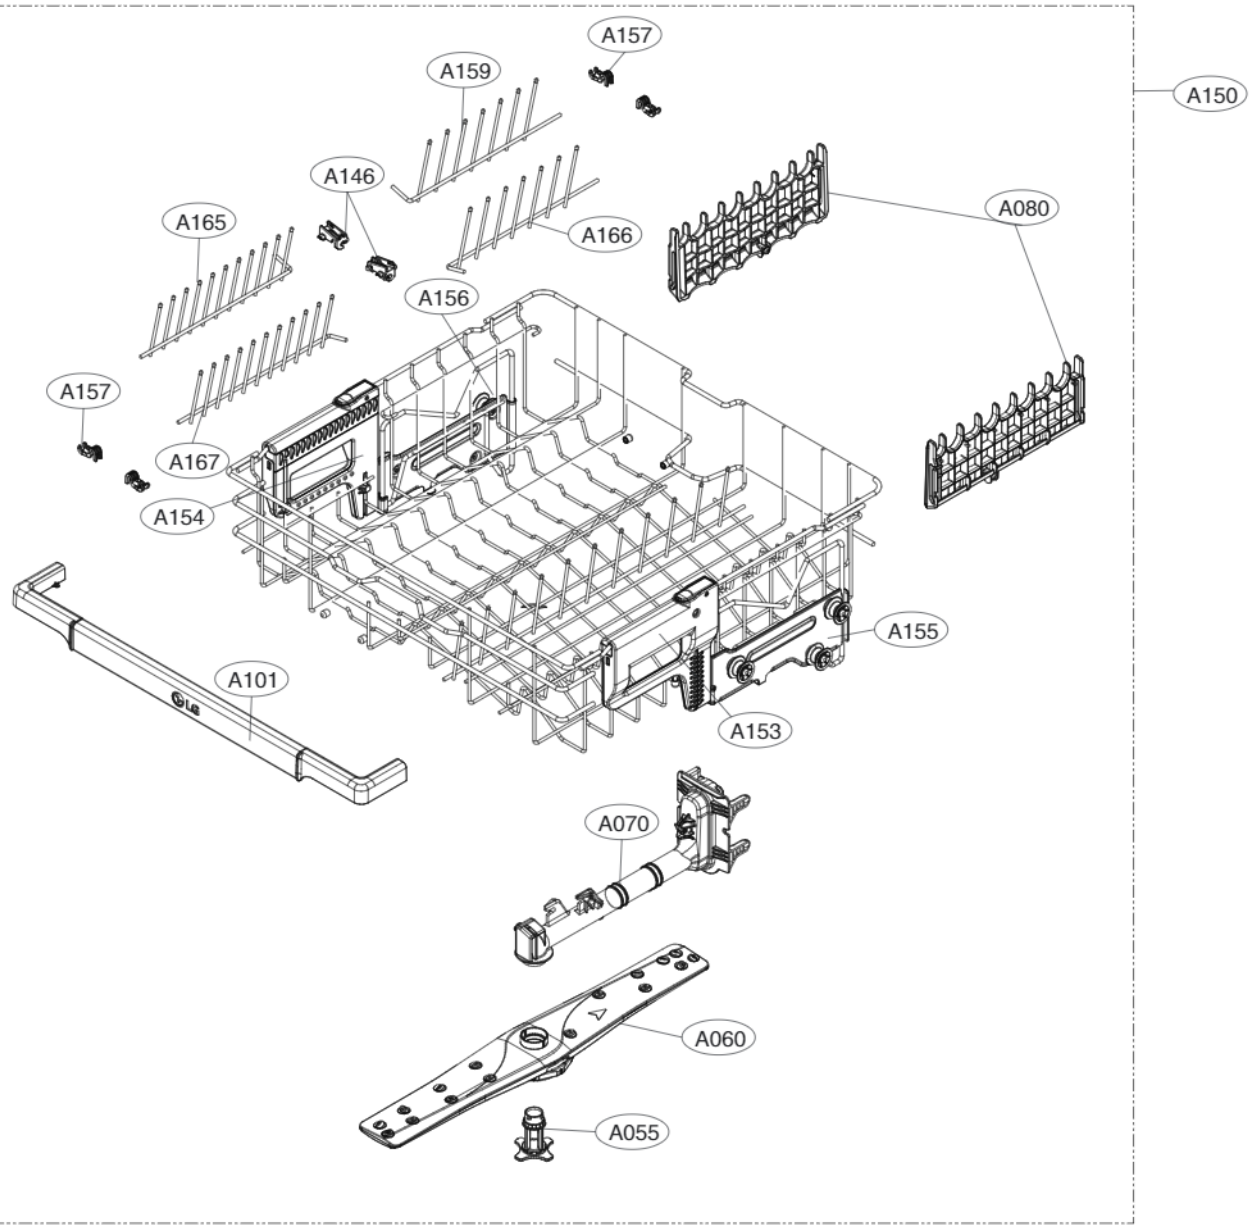

K200

K030

ACCESSORIES					
	E202		E005	E006	Hardness Strip
Side Cabinet Strip	Lower Cover Strip	Front Cover Strip	Lower Damper	Funnel (All models)	ppm Total Hardness
	 (E203)				 0 75 125 250 375
					(G009)

A170

M070

M071

A131

M041

M138

A131

M025