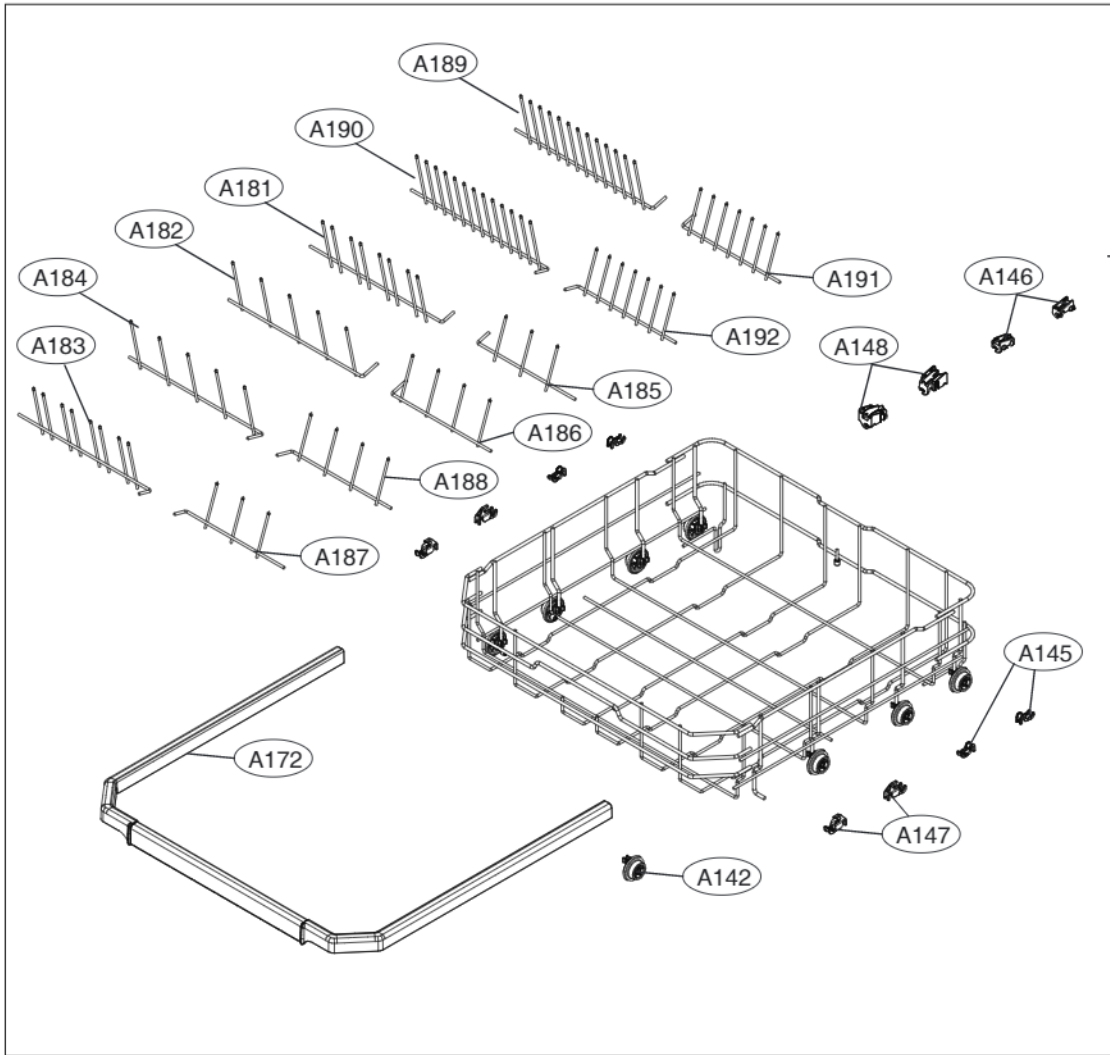

K200

K030

ACCESSORIES					
	E202		E005	E006	Hardness Strip
Side Cabinet Strip	Lower Cover Strip	Front Cover Strip	Lower Damper	Funnel (All models)	ppm Total Hardness
	 (E203)				 0 75 125 250 375
					(G009)

A170

M070

M071

A131

M041

M138

A131

M025

M120

A120

M007

F104

F100

M087

M126

M133