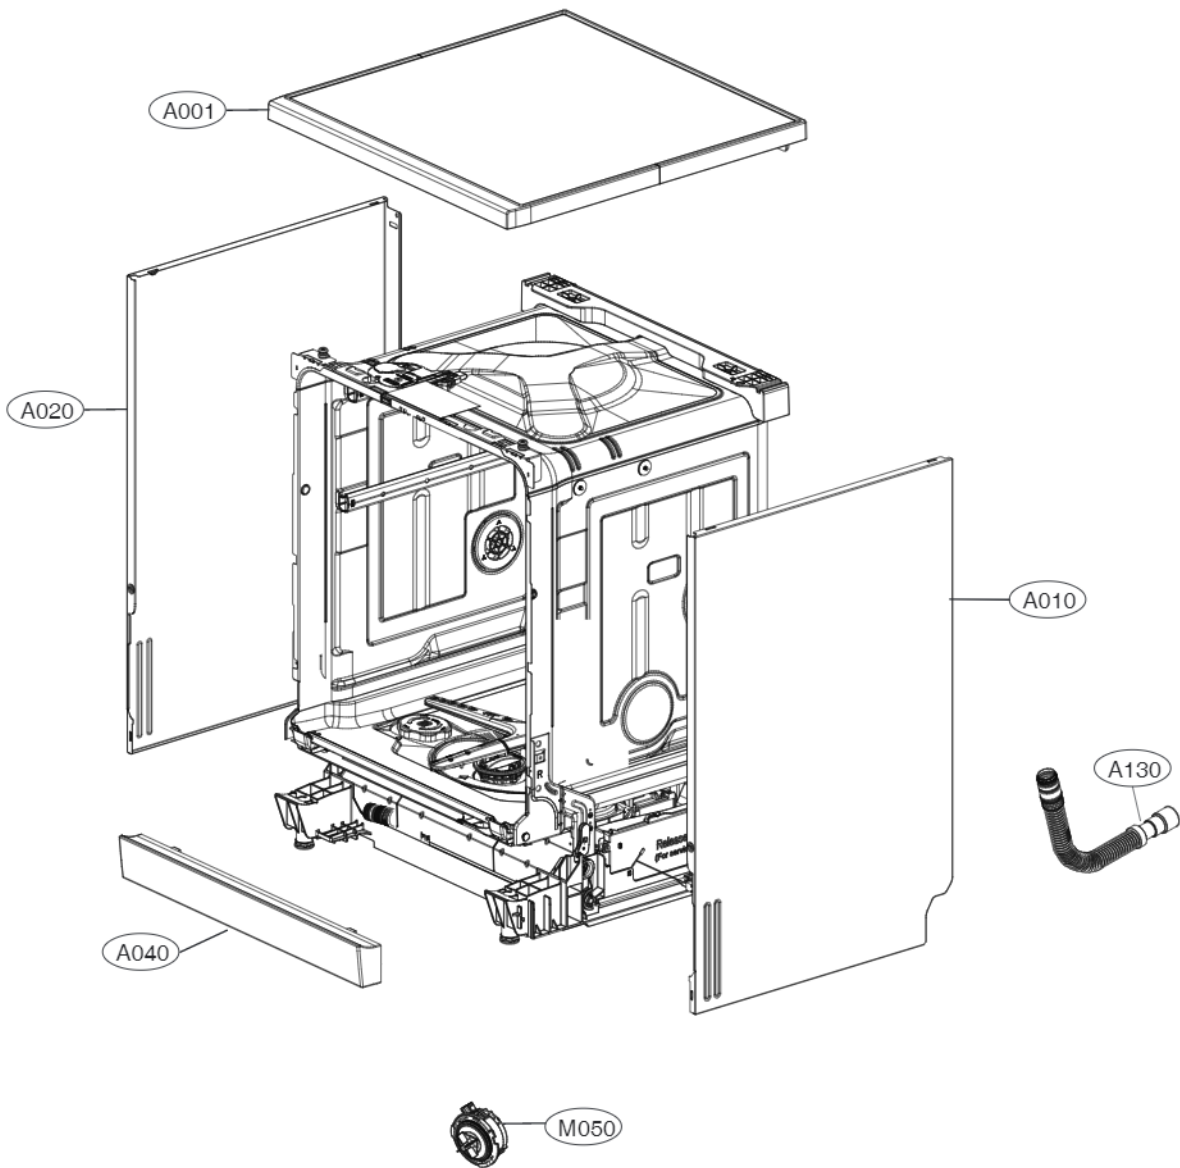

K200

K030

ACCESSORIES					
	E202		E005	E006	Hardness Strip
Side Cabinet Strip	Lower Cover Strip	Front Cover Strip	Lower Damper	Funnel (All models)	ppm Total Hardness
	 (E203)				 0 75 125 250 375
					(G009)