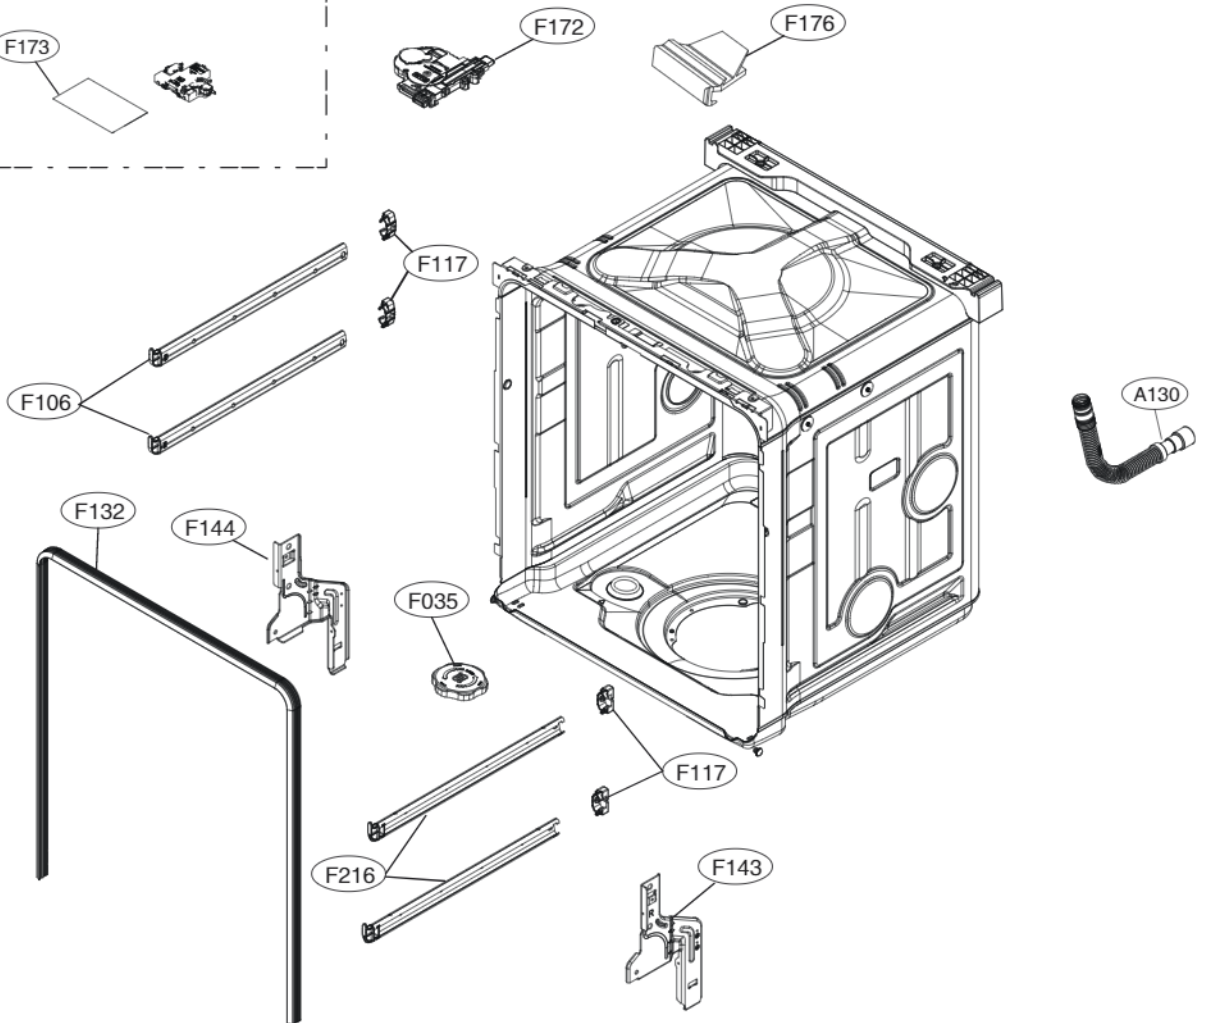

K200

K030

ACCESSORIES					
	E202		E005	E006	Hardness Strip
Side Cabinet Strip	Lower Cover Strip	Front Cover Strip	Lower Damper	Funnel (All models)	ppm Total Hardness
	 (E203)				 0 75 125 250 375
					(G009)