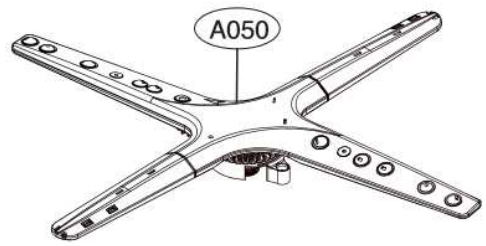

ACCESSORIES				
	E202		E005	E006
Side Cabinet Strip	Lower Cover Strip	Front Cover Strip	Lower Damper	Funnel (All models)
	 E203			

F191

F194

A050

A170

K200

K262

K030