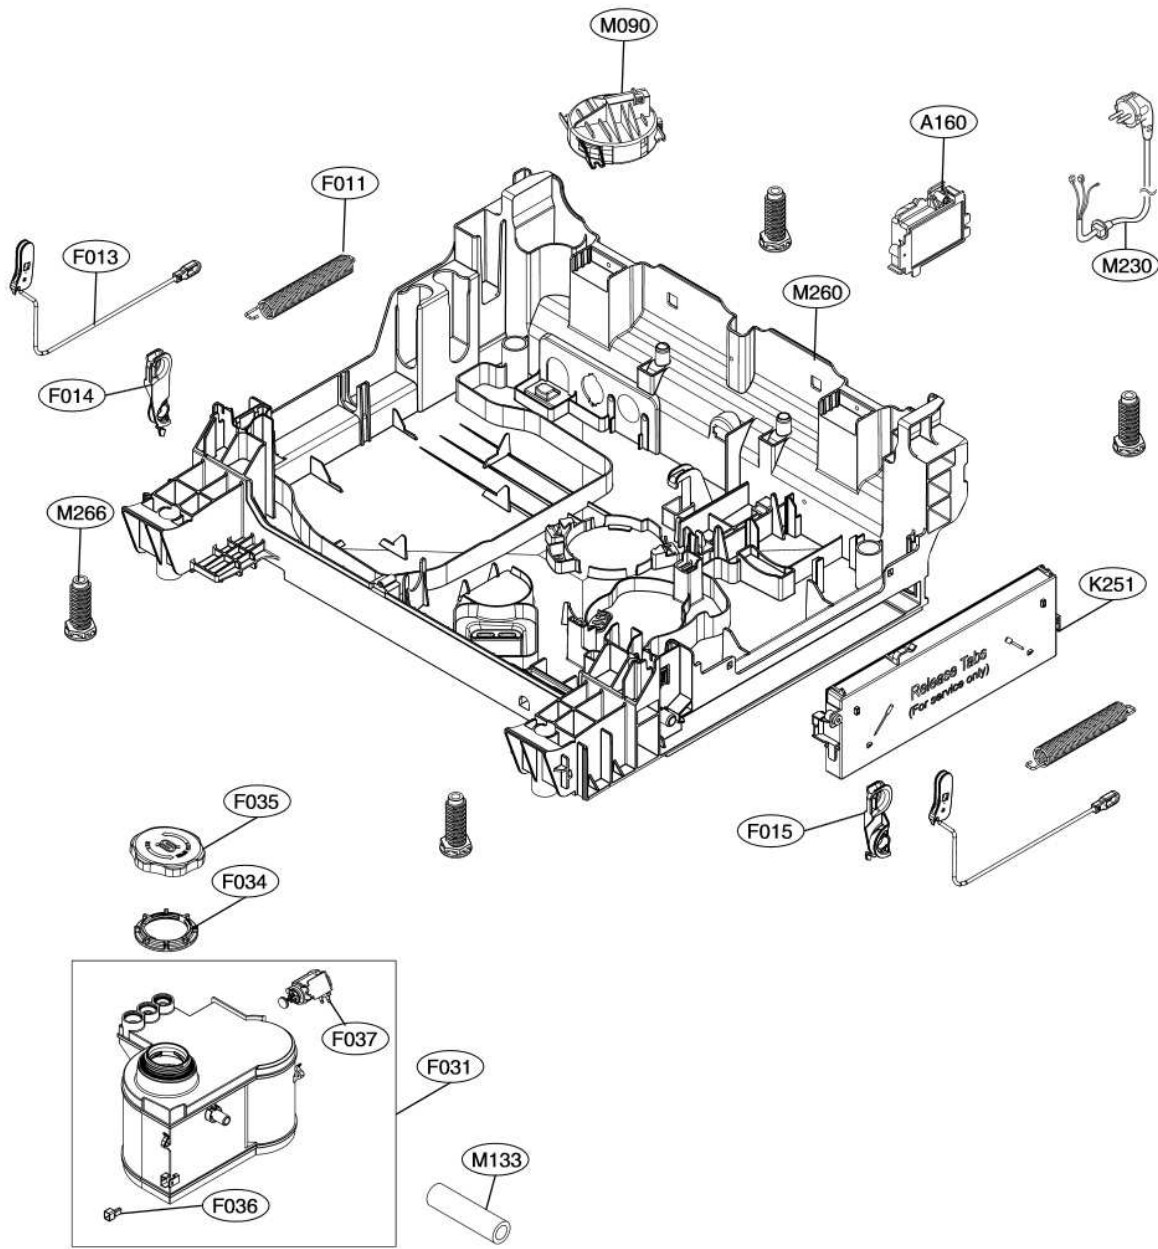

ACCESSORIES				
	E202		E005	E006
Side Cabinet Strip	Lower Cover Strip	Front Cover Strip	Lower Damper	Funnel (All models)
	 E203			

F191

F194

A050

A170

K200

K262

K030