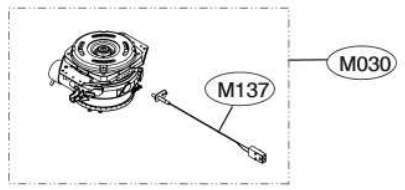

ACCESSORIES				
	E202		E005	E006
Side Cabinet Strip	Lower Cover Strip	Front Cover Strip	Lower Damper	Funnel (All models)
	 E203			

F191

F194

A050

A170

K200

K262

K030