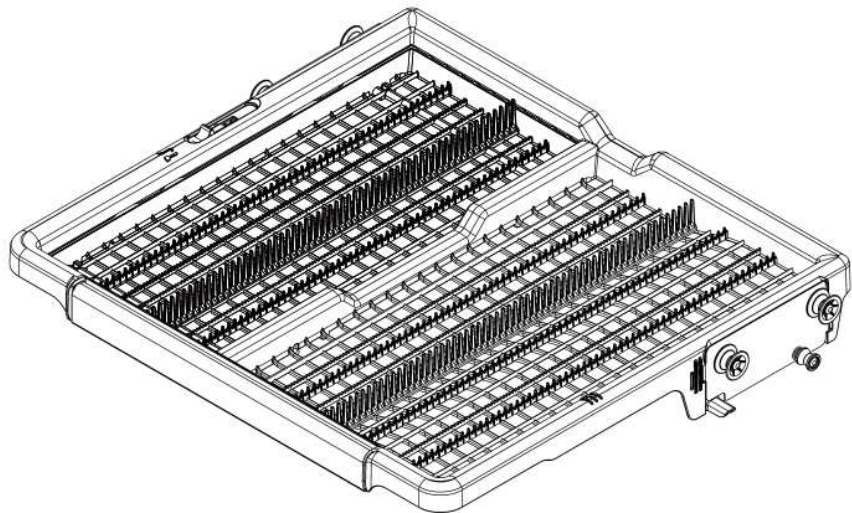

ACCESSORIES				
	E202		E005	E006
Side Cabinet Strip	Lower Cover Strip	Front Cover Strip	Lower Damper	Funnel (All models)
	 E203			

F191

F194

A050

A170

K200

K262

K030