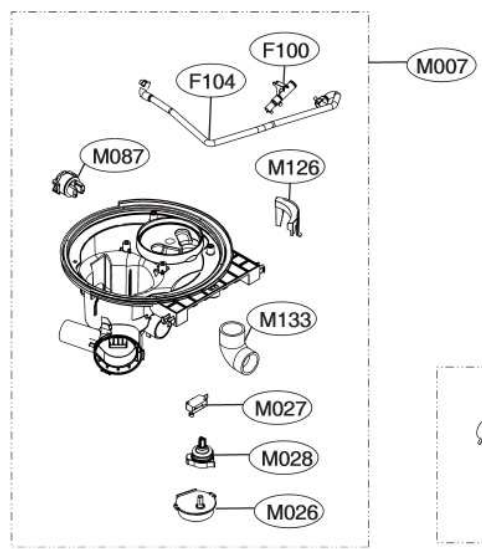

ACCESSORIES				
	E202		E005	E006
Side Cabinet Strip	Lower Cover Strip	Front Cover Strip	Lower Damper	Funnel (All models)
	 E203			

F191

F194

A050

A170

K200

K262

K030