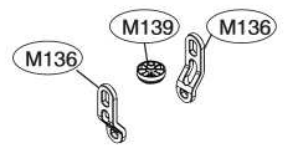

ACCESSORIES				
	E202		E005	E006
Side Cabinet Strip	Lower Cover Strip	Front Cover Strip	Lower Damper	Funnel (All models)
	 E203			

F191

F194

A050

A170

K200

K262

K030