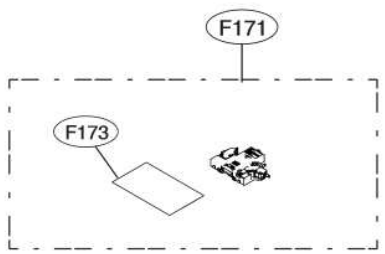

ACCESSORIES				
	E202		E005	E006
Side Cabinet Strip	Lower Cover Strip	Front Cover Strip	Lower Damper	Funnel (All models)
	 E203			

F191

F194

A050

A170

K200

K262

K030