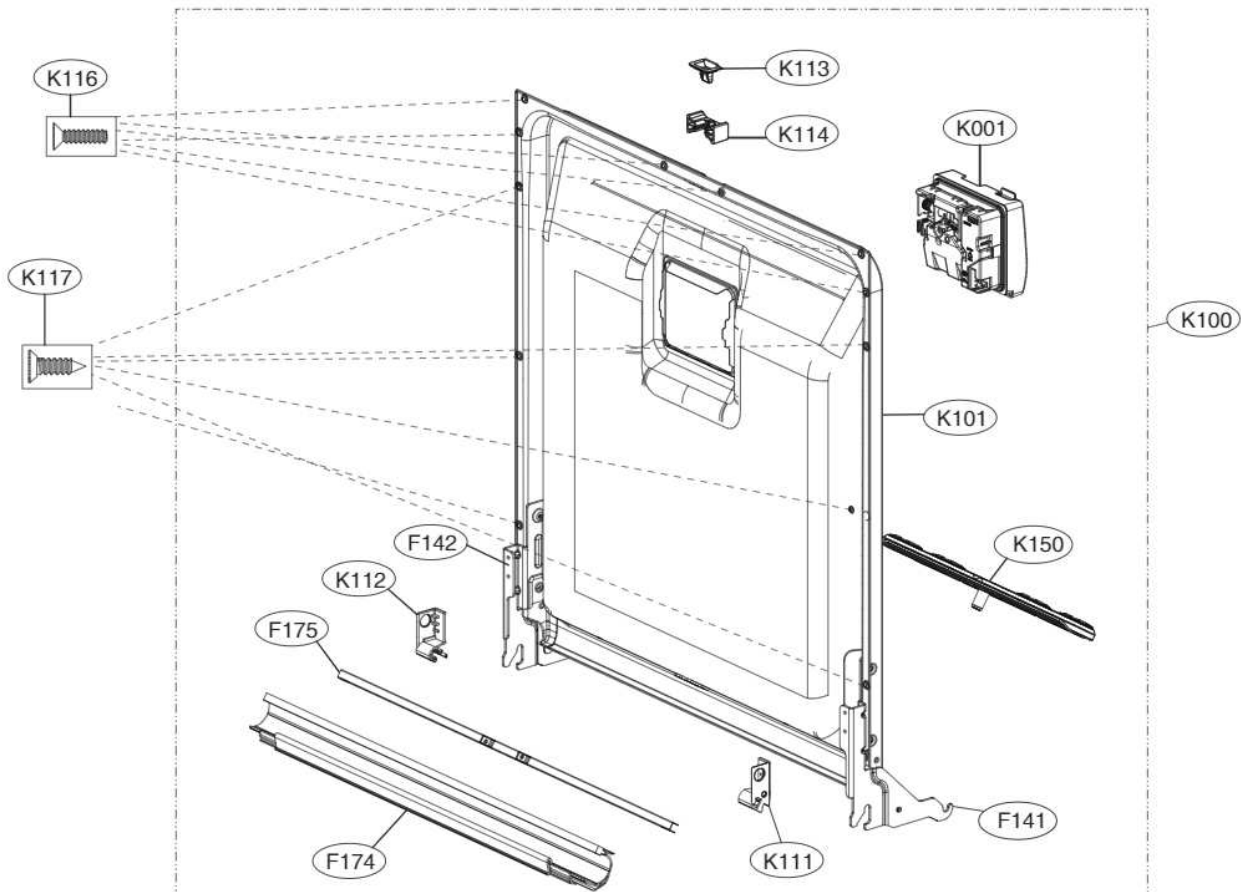

ACCESSORIES				
	E202		E005	E006
Side Cabinet Strip	Lower Cover Strip	Front Cover Strip	Lower Damper	Funnel (All models)
	 (E203)			

K200

K030

A170