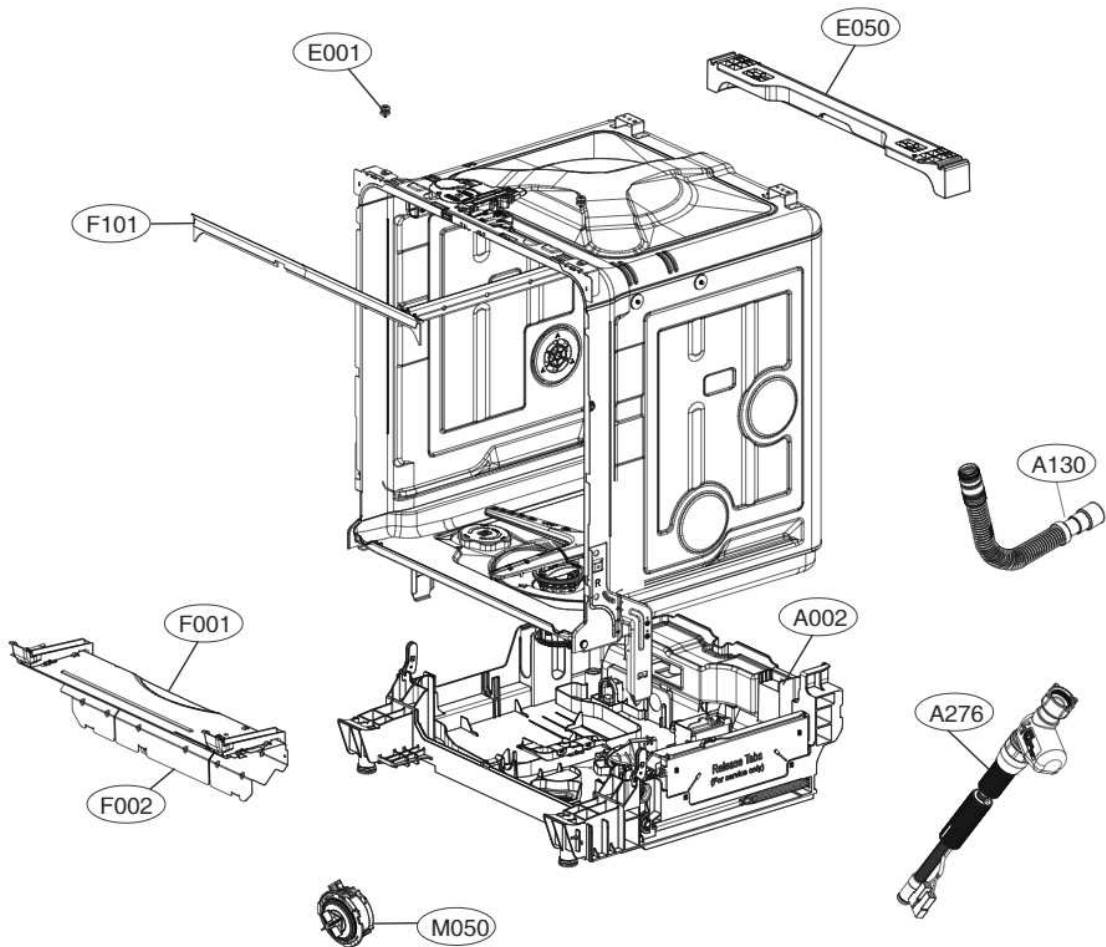

ACCESSORIES				
	E202		E005	E006
Side Cabinet Strip	Lower Cover Strip	Front Cover Strip	Lower Damper	Funnel (All models)
	 (E203)			

K200

K030

A170