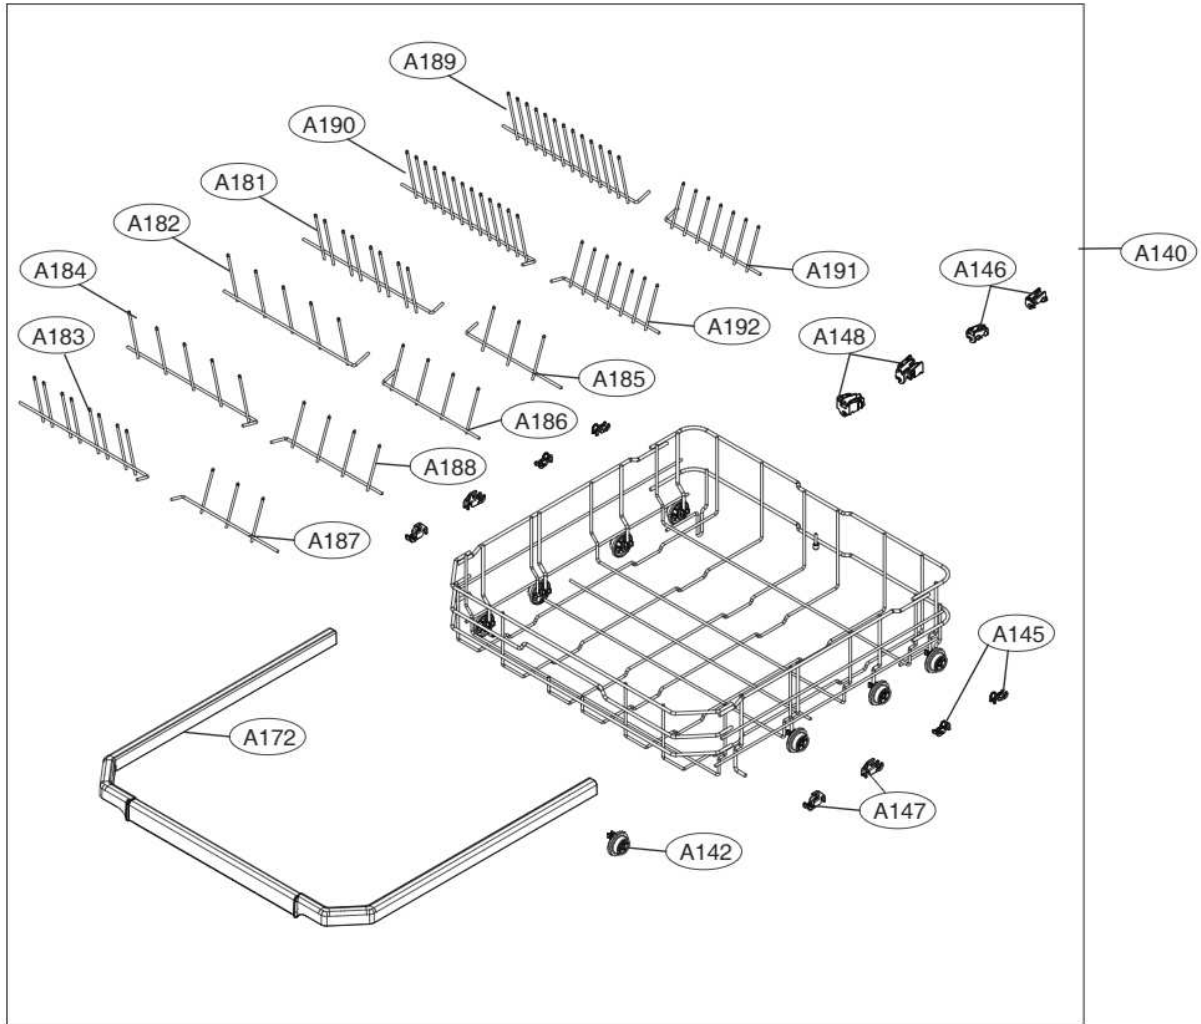

ACCESSORIES				
	E202		E005	E006
Side Cabinet Strip	Lower Cover Strip	Front Cover Strip	Lower Damper	Funnel (All models)
	 (E203)			

K200

K030

A170