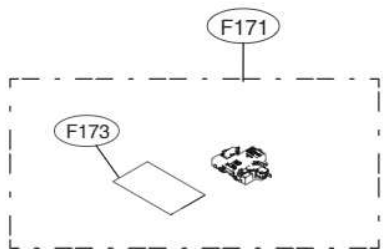

ACCESSORIES				
	E202		E005	E006
Side Cabinet Strip	Lower Cover Strip	Front Cover Strip	Lower Damper	Funnel (All models)
	 (E203)			

K200

K030

A170