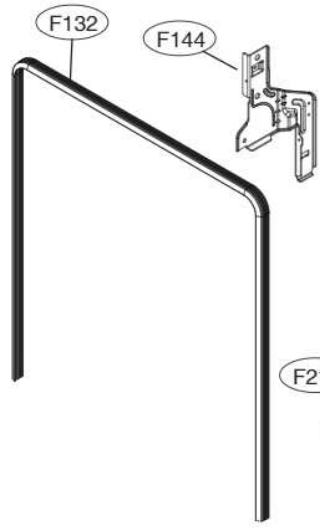

ACCESSORIES				
	E202		E005	E006
Side Cabinet Strip	Lower Cover Strip	Front Cover Strip	Lower Damper	Funnel (All models)
	 (E203)			

K200

K030

A170