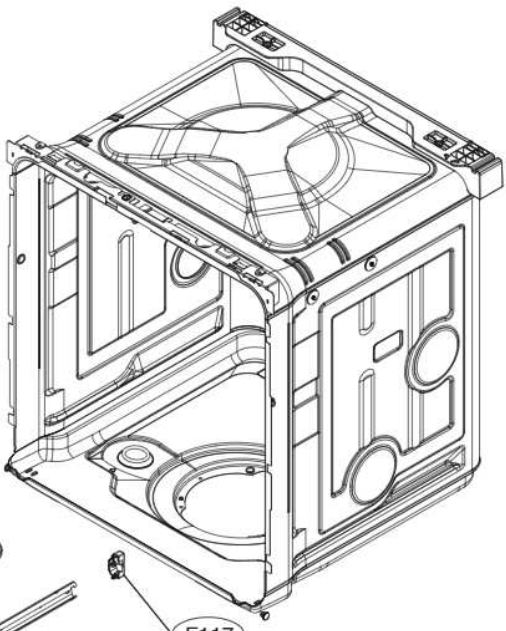

ACCESSORIES				
	E202		E005	E006
Side Cabinet Strip	Lower Cover Strip	Front Cover Strip	Lower Damper	Funnel (All models)
	 (E203)			

K200

K030

A170