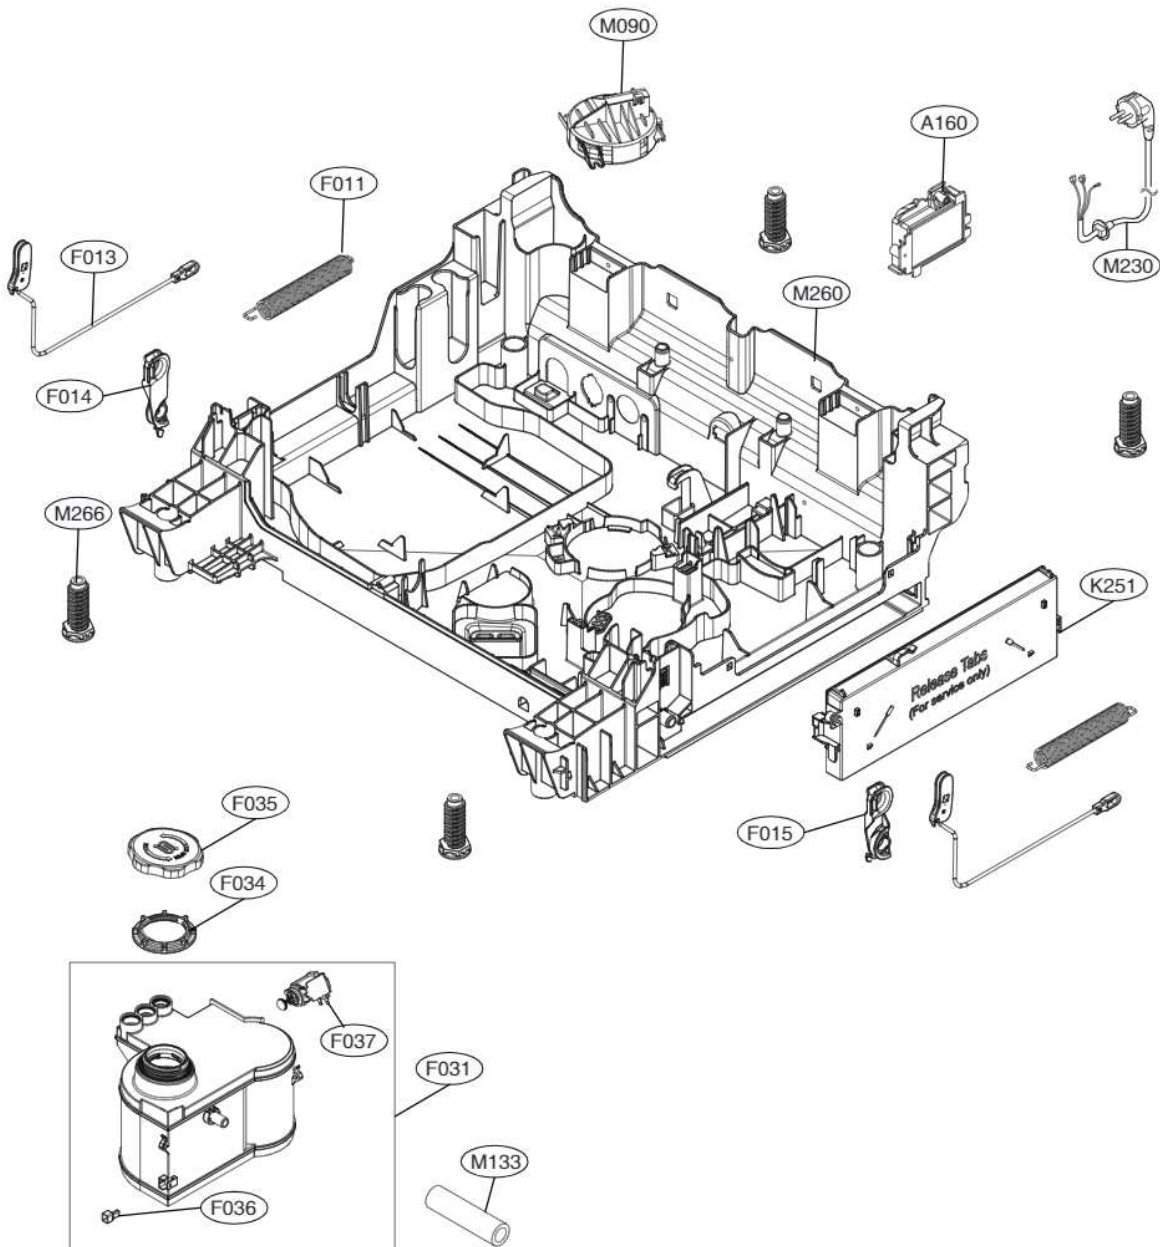

ACCESSORIES				
	E202		E005	E006
Side Cabinet Strip	Lower Cover Strip	Front Cover Strip	Lower Damper	Funnel (All models)
	 (E203)			

K200

K030

A170