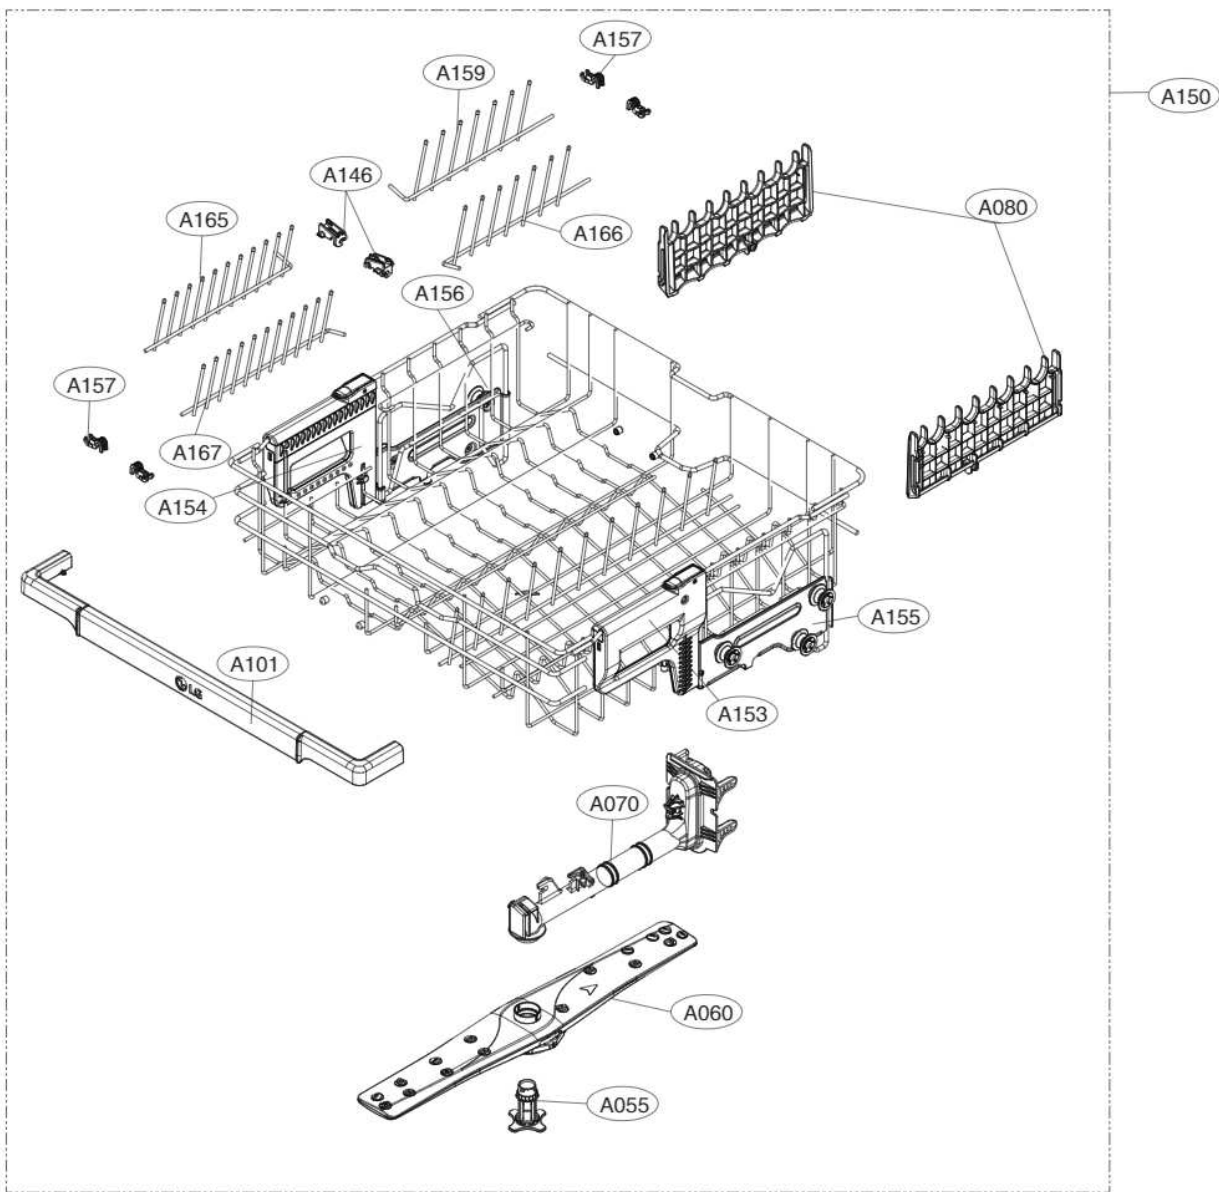

ACCESSORIES				
	E202		E005	E006
Side Cabinet Strip	Lower Cover Strip	Front Cover Strip	Lower Damper	Funnel (All models)
	 (E203)			

K200

K030

A170