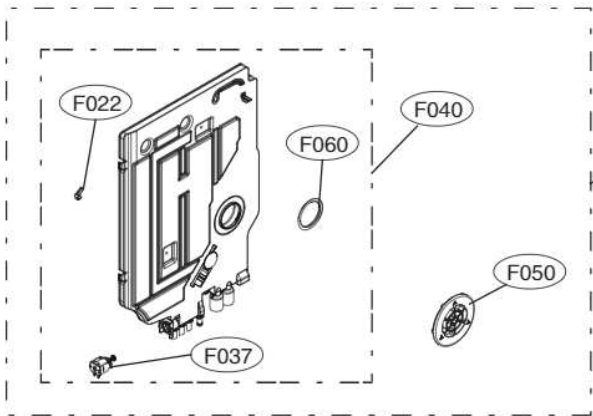

ACCESSORIES				
	E202		E005	E006
Side Cabinet Strip	Lower Cover Strip	Front Cover Strip	Lower Damper	Funnel (All models)
	 (E203)			

K200

K030

A170