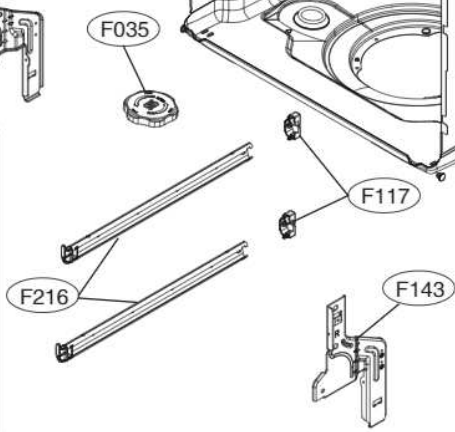

ACCESSORIES				
	E202		E005	E006
Side Cabinet Strip	Lower Cover Strip	Front Cover Strip	Lower Damper	Funnel (All models)
	 (E203)			

K200

K030

A170