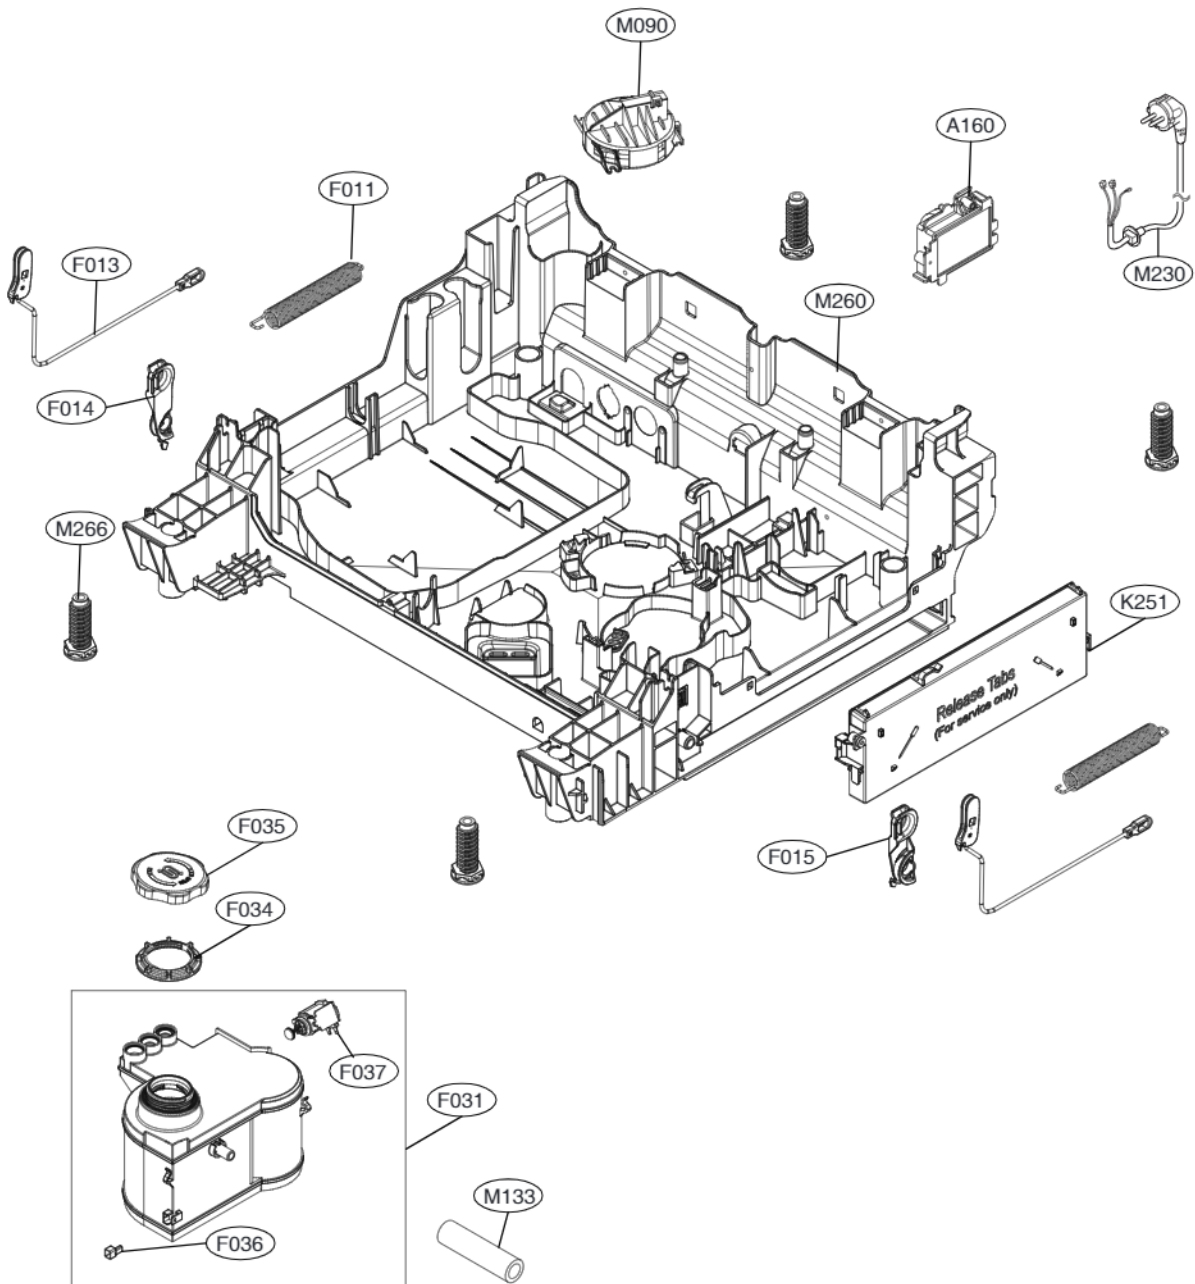

Lower Cover Strip

Front Cover Strip

Lower Damper

Funnel (All models)

ppm Total Hardness

E203

G009

F191