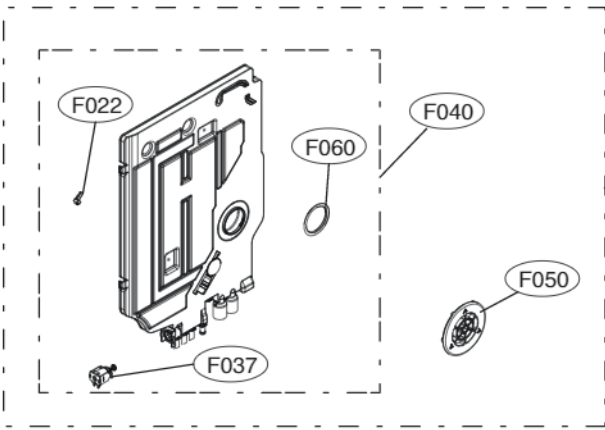

Lower Cover Strip

Front Cover Strip

Lower Damper

Funnel (All models)

ppm Total Hardness

E203

G009

F191