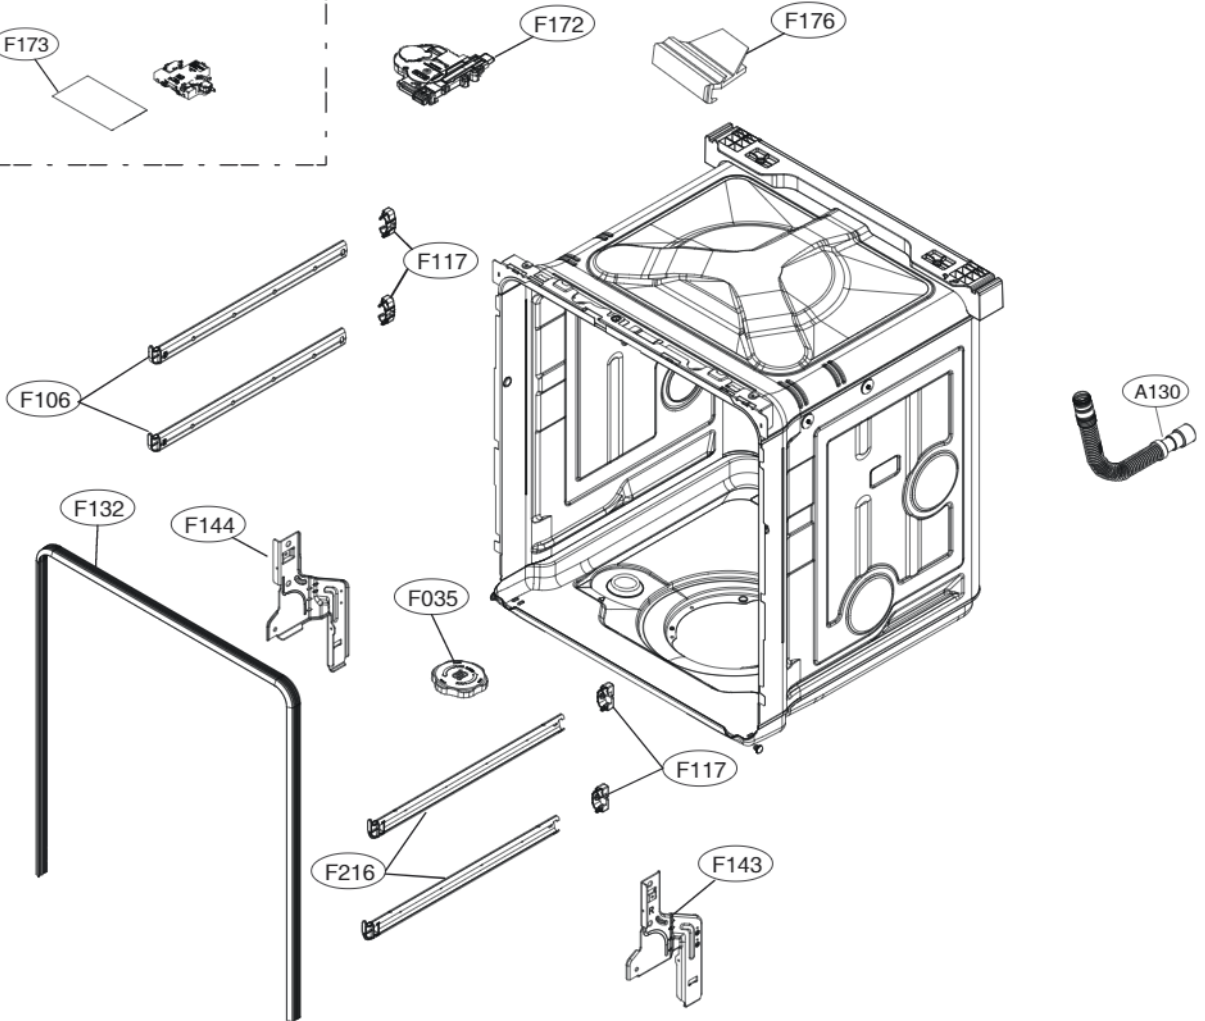

Lower Cover Strip

Front Cover Strip

Lower Damper

Funnel (All models)

ppm Total Hardness

E203

G009

F191