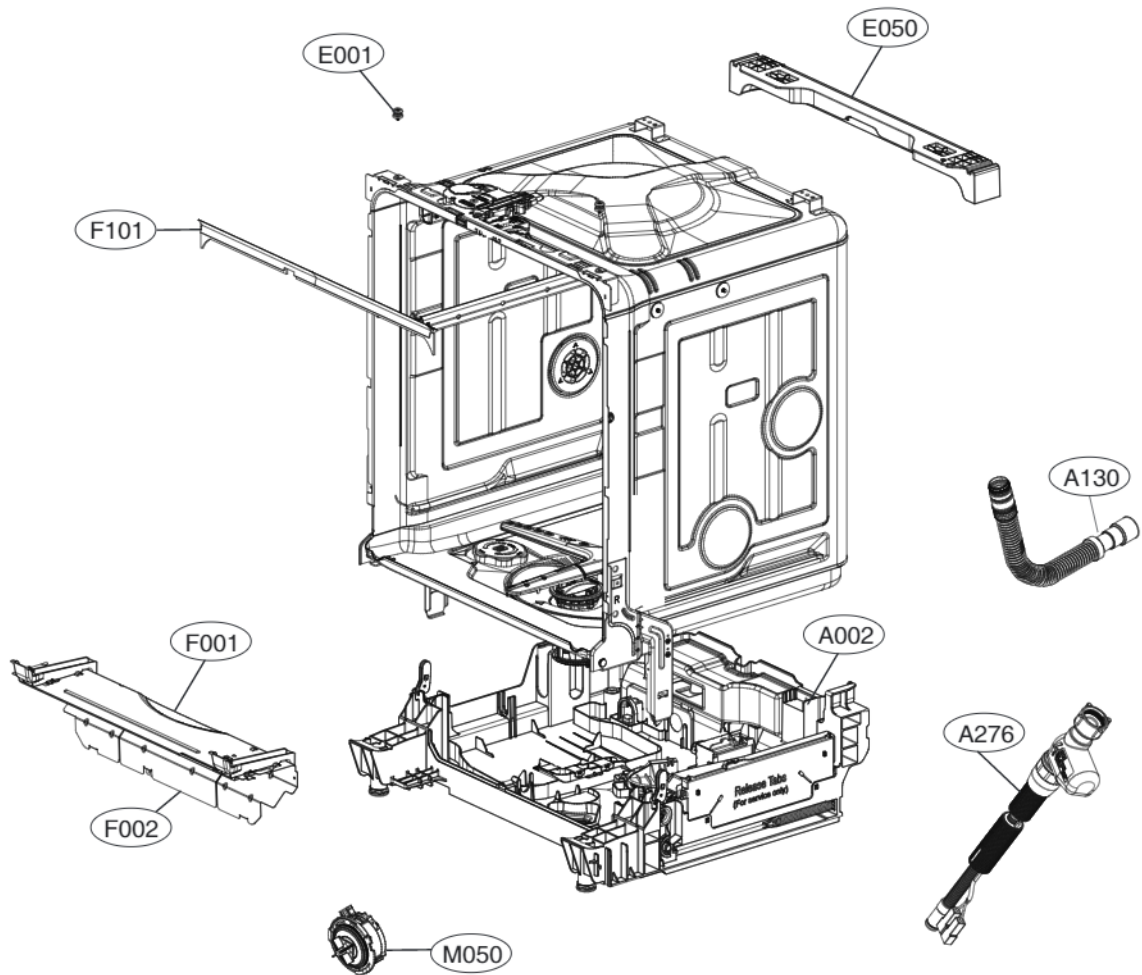

Lower Cover Strip

Front Cover Strip

Lower Damper

Funnel (All models)

ppm Total Hardness

E203

G009

F191