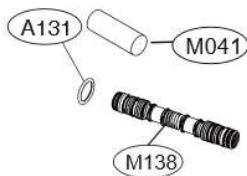

K030

K200

ACCESSORIES				
	E202		E005	E006
Side Cabinet Strip	Lower Cover Strip	Front Cover Strip	Lower Damper	Funnel (All models)
	 (E203)			

A171

A170