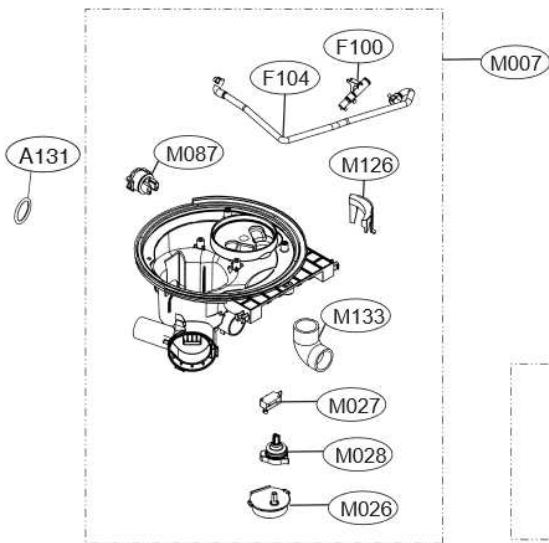

K030

K200

ACCESSORIES				
	E202		E005	E006
Side Cabinet Strip	Lower Cover Strip	Front Cover Strip	Lower Damper	Funnel (All models)
	 (E203)			

A171

A170