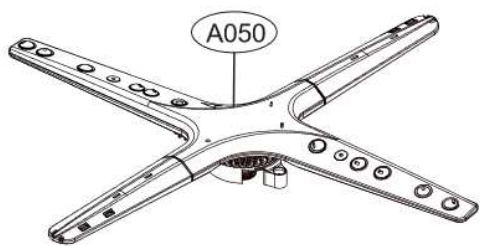

K030

K200

ACCESSORIES				
	E202		E005	E006
Side Cabinet Strip	Lower Cover Strip	Front Cover Strip	Lower Damper	Funnel (All models)
	 (E203)			

A171

A170