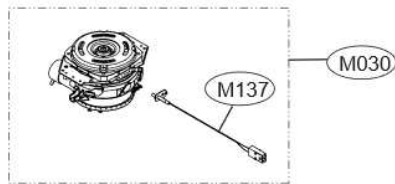

K030

K200

ACCESSORIES				
	E202		E005	E006
Side Cabinet Strip	Lower Cover Strip	Front Cover Strip	Lower Damper	Funnel (All models)
	 (E203)			

A171

A170