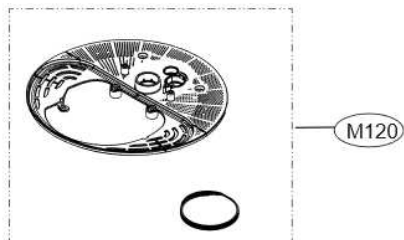

K030

K200

ACCESSORIES				
	E202		E005	E006
Side Cabinet Strip	Lower Cover Strip	Front Cover Strip	Lower Damper	Funnel (All models)
	 (E203)			

A171

A170