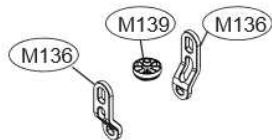

K030

K200

ACCESSORIES				
	E202		E005	E006
Side Cabinet Strip	Lower Cover Strip	Front Cover Strip	Lower Damper	Funnel (All models)
	 (E203)			

A171

A170