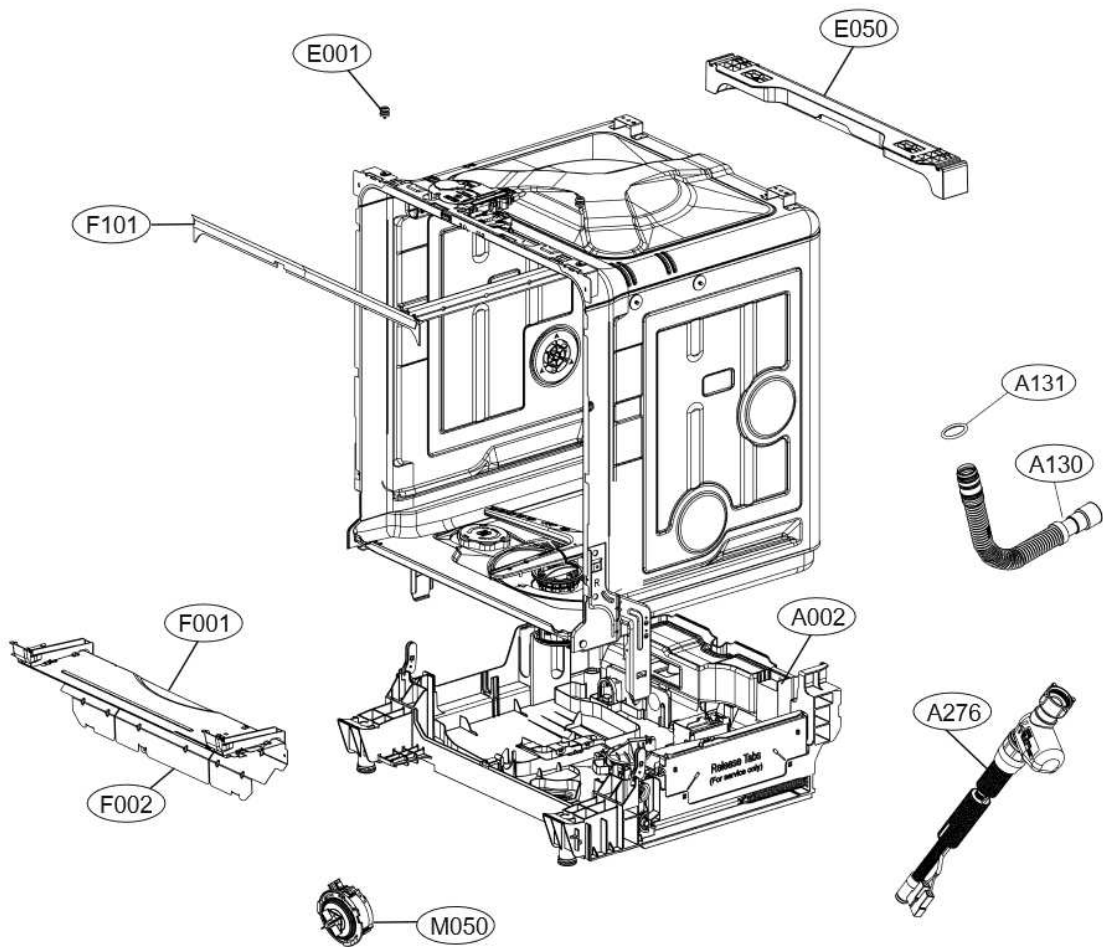

K030

K200

ACCESSORIES				
	E202		E005	E006
Side Cabinet Strip	Lower Cover Strip	Front Cover Strip	Lower Damper	Funnel (All models)
	 (E203)			

A171

A170