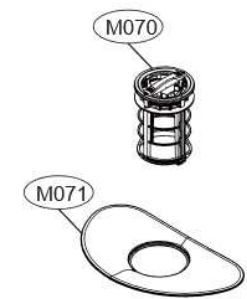

K030

K200

ACCESSORIES				
	E202		E005	E006
Side Cabinet Strip	Lower Cover Strip	Front Cover Strip	Lower Damper	Funnel (All models)
	 (E203)			

A171

A170