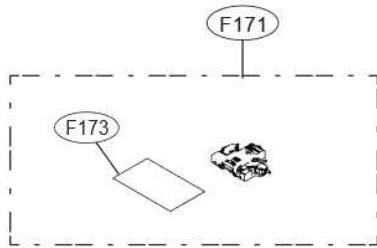

K030

K200

ACCESSORIES				
	E202		E005	E006
Side Cabinet Strip	Lower Cover Strip	Front Cover Strip	Lower Damper	Funnel (All models)
	 (E203)			

A171

A170