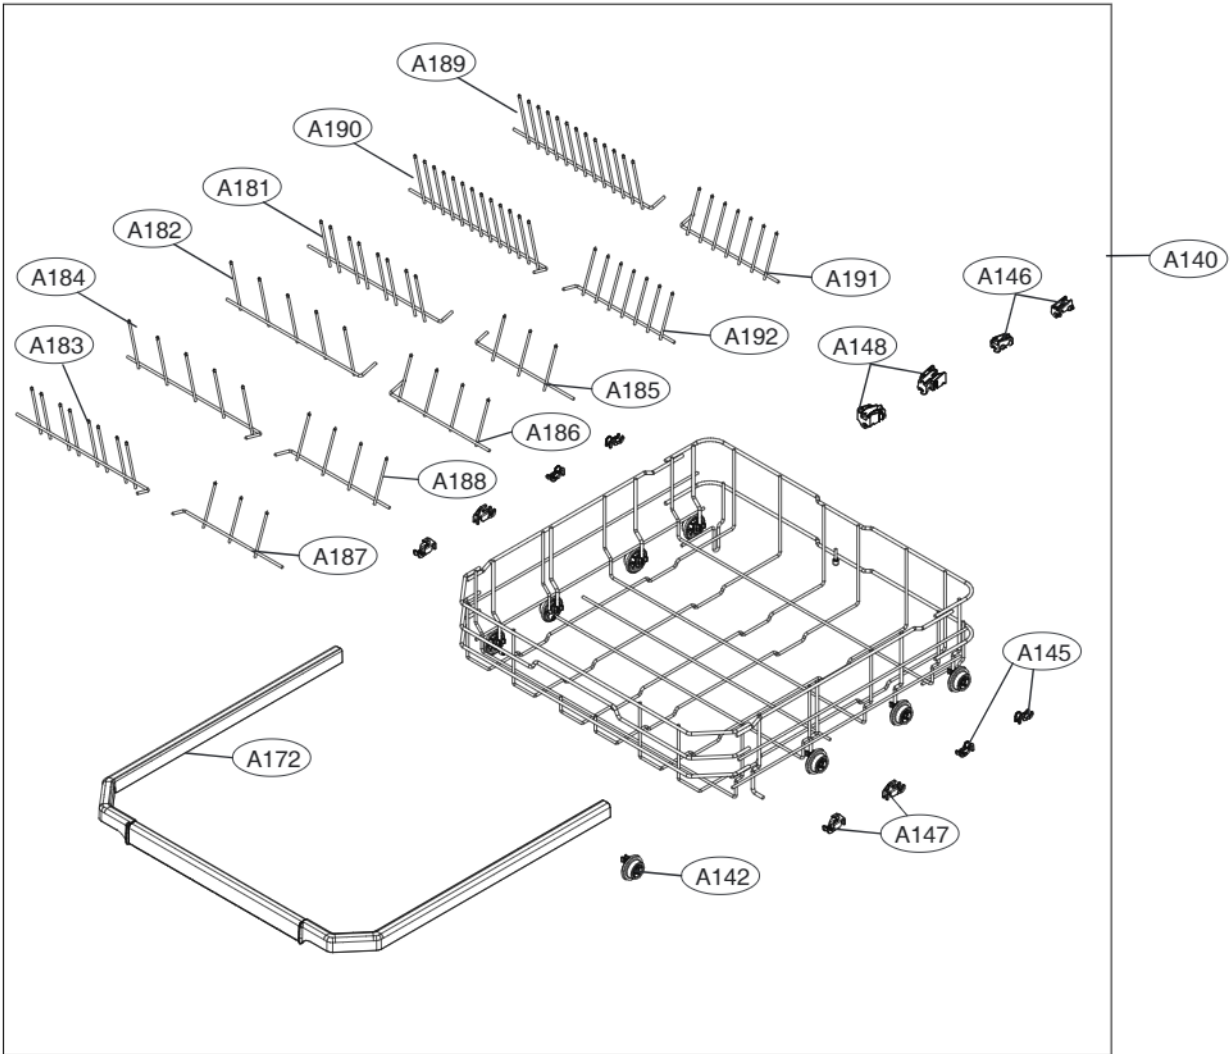

ACCESSORIES

E202

E005

E006

Hardness Strip

Side Cabinet Strip

Lower Cover Strip

Front Cover Strip

Lower Damper

Funnel (All models)

ppm Total Hardness

E203

G009

A170

K030

K200