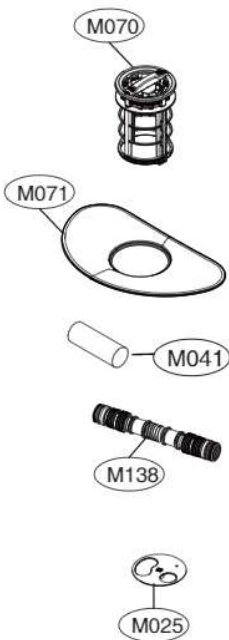

K200

K030

A171

A170

ACCESSORIES				
	E202		E005	E006
Side Cabinet Strip	Lower Cover Strip	Front Cover Strip	Lower Damper	Funnel (All models)
	 E203	