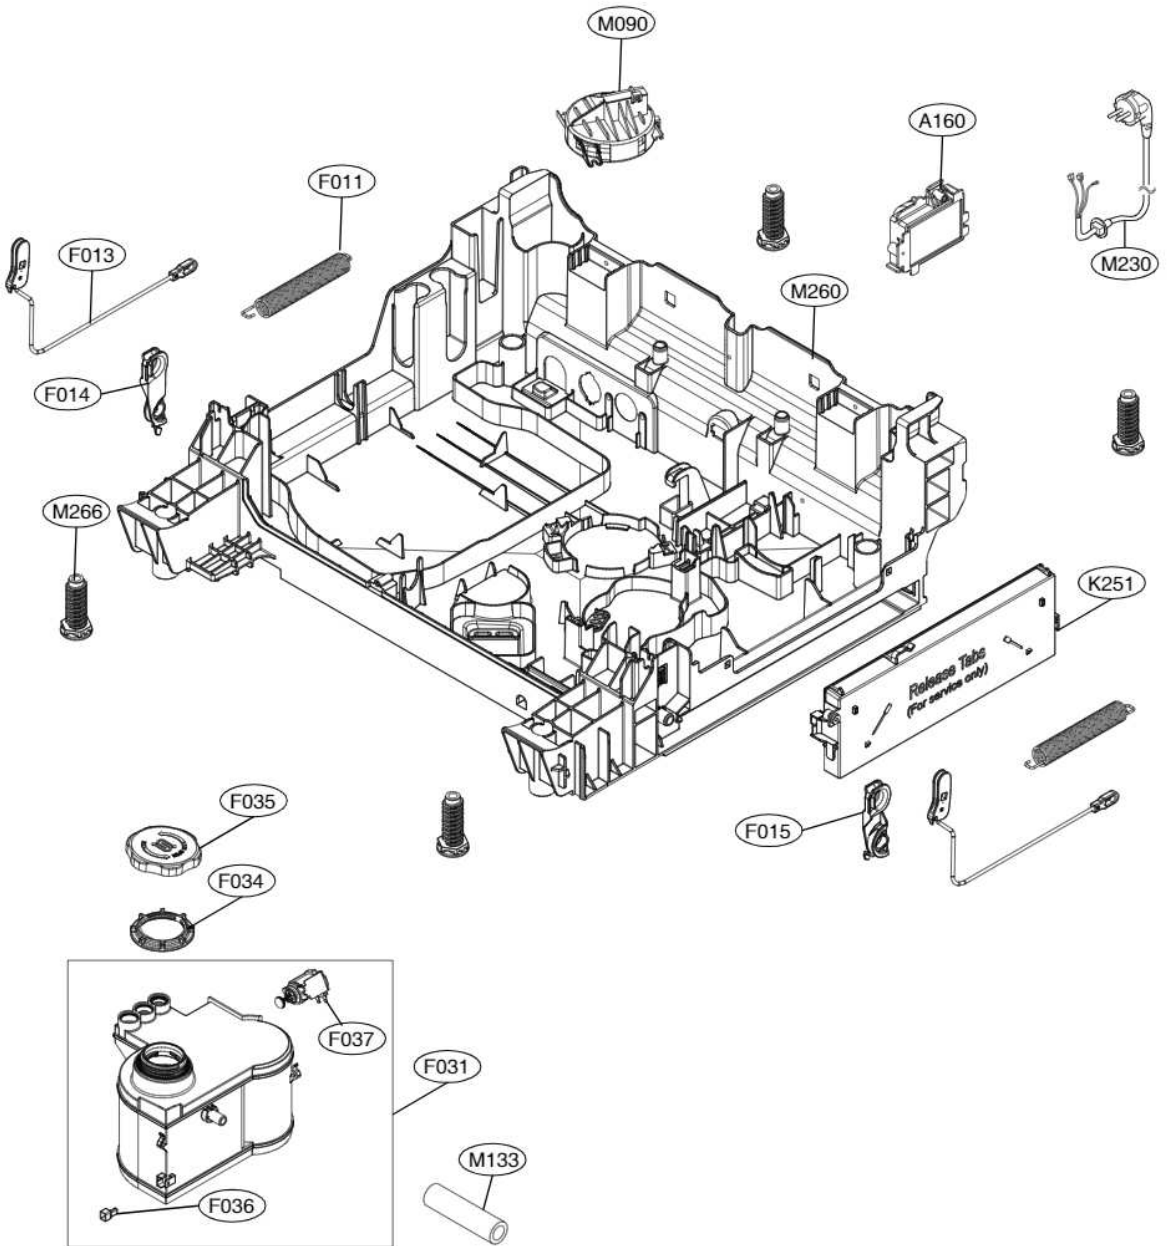

K200

K030

A171

A170

ACCESSORIES				
	E202		E005	E006
Side Cabinet Strip	Lower Cover Strip	Front Cover Strip	Lower Damper	Funnel (All models)
	 E203	