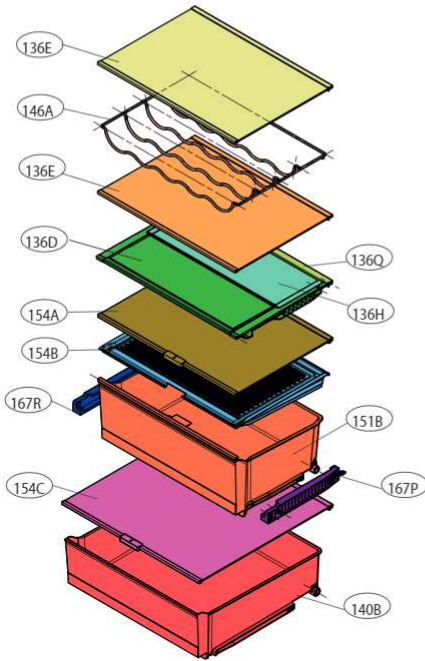

Ref. No : GBB72**UCN

If you request SVC Code(231A), please request also 212G.

Location 283A includes entire set for reversing doors