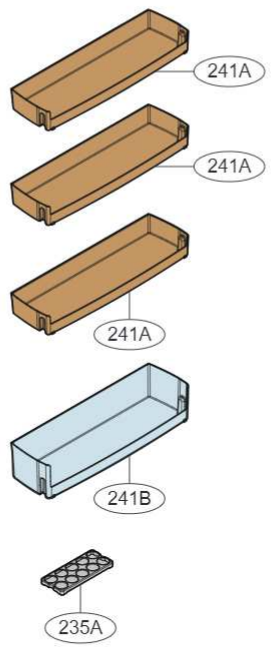

Ref. No : GBB72**UCN

If you request SVC Code(231A), please request also 212G.

Location 283A includes entire set for reversing doors