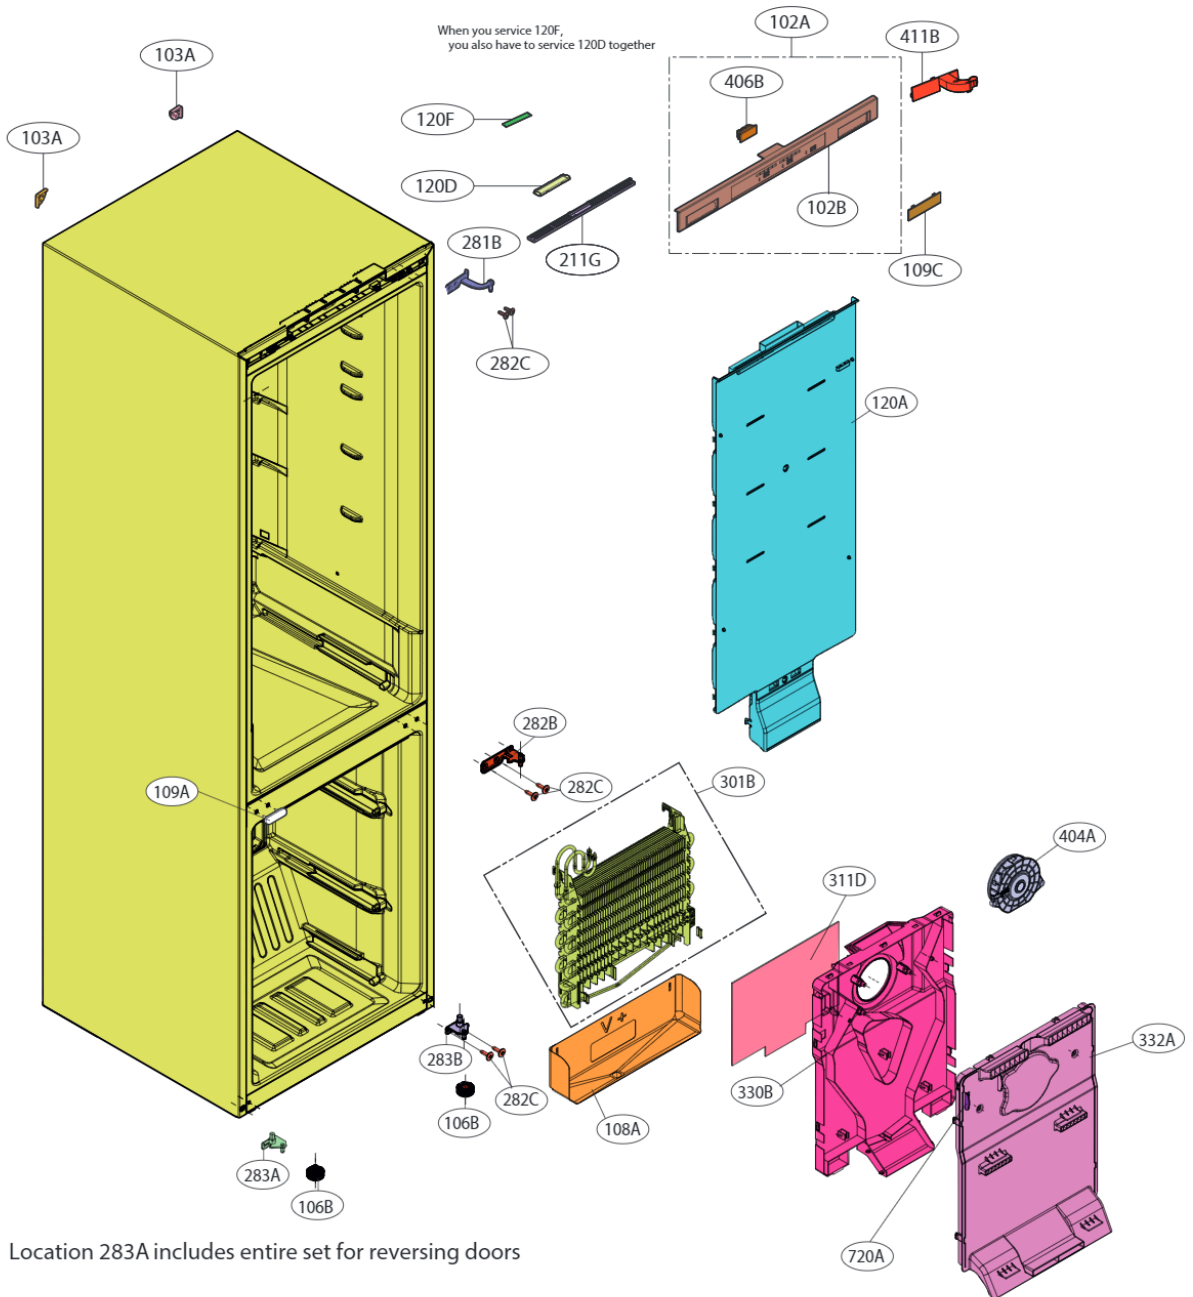

Ref. No : GBB72**VGN

If you request SVC Code(231A), please also request 212G.

When you service 120F,
you also have to service 120D together

Location 283A includes entire set for reversing doors