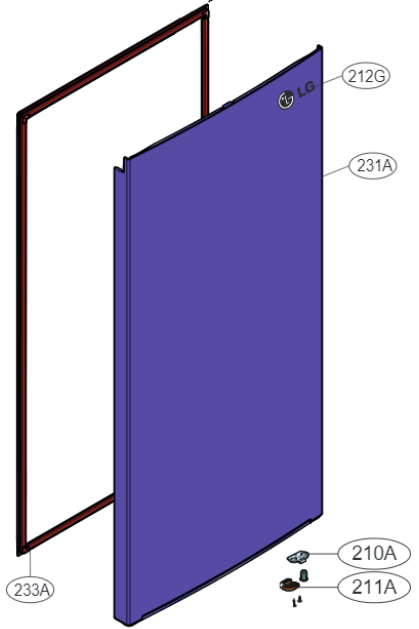

Ref. No : GBB72**VGN

If you request SVC Code(231A), please also request 212G.

When you service 120F,
you also have to service 120D together

Location 283A includes entire set for reversing doors