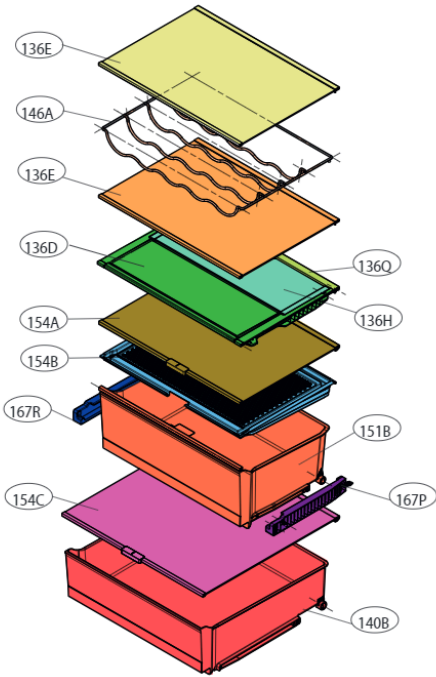

Ref. No : GBB72**VGN

If you request SVC Code(231A), please also request 212G.

When you service 120F,
you also have to service 120D together

Location 283A includes entire set for reversing doors