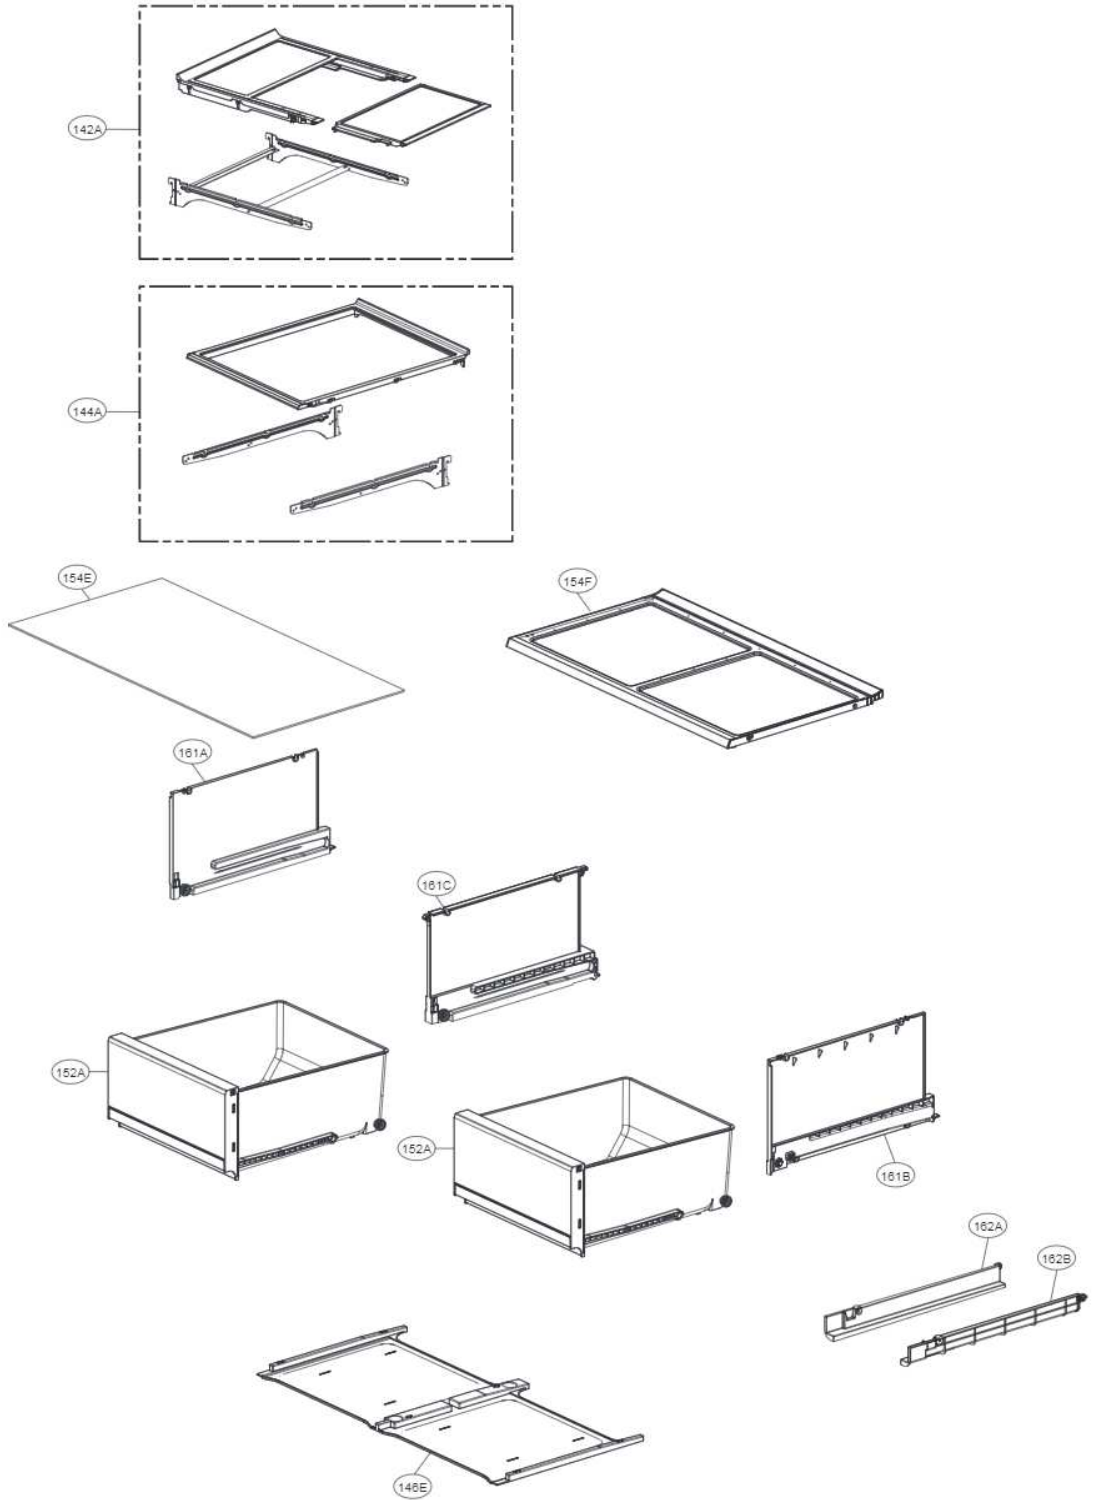

R-Room Right Door Part

When ordering 251A, also request 212G.

F-Room Door Part (applied 2Star Mark Basket)

Drawers and Vegetable Room Part

F-Room Drawer Part

400A is a Controller Assembly. Sensor temperature is included in 302B

Notice : Replace 146C and 146B also, when you replace the 332C.