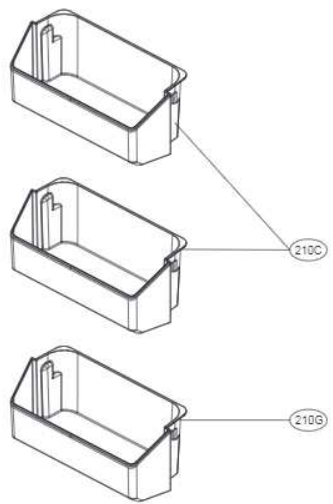

R-Room Right Door Part

When ordering 251A, also request 212G.

F-Room Door Part (applied 2Star Mark Basket)

Drawers and Vegetable Room Part

F-Room Drawer Part

400A is a Controller Assembly. Sensor temperature is included in 302B

Notice : Replace 146C and 146B also, when you replace the 332C.