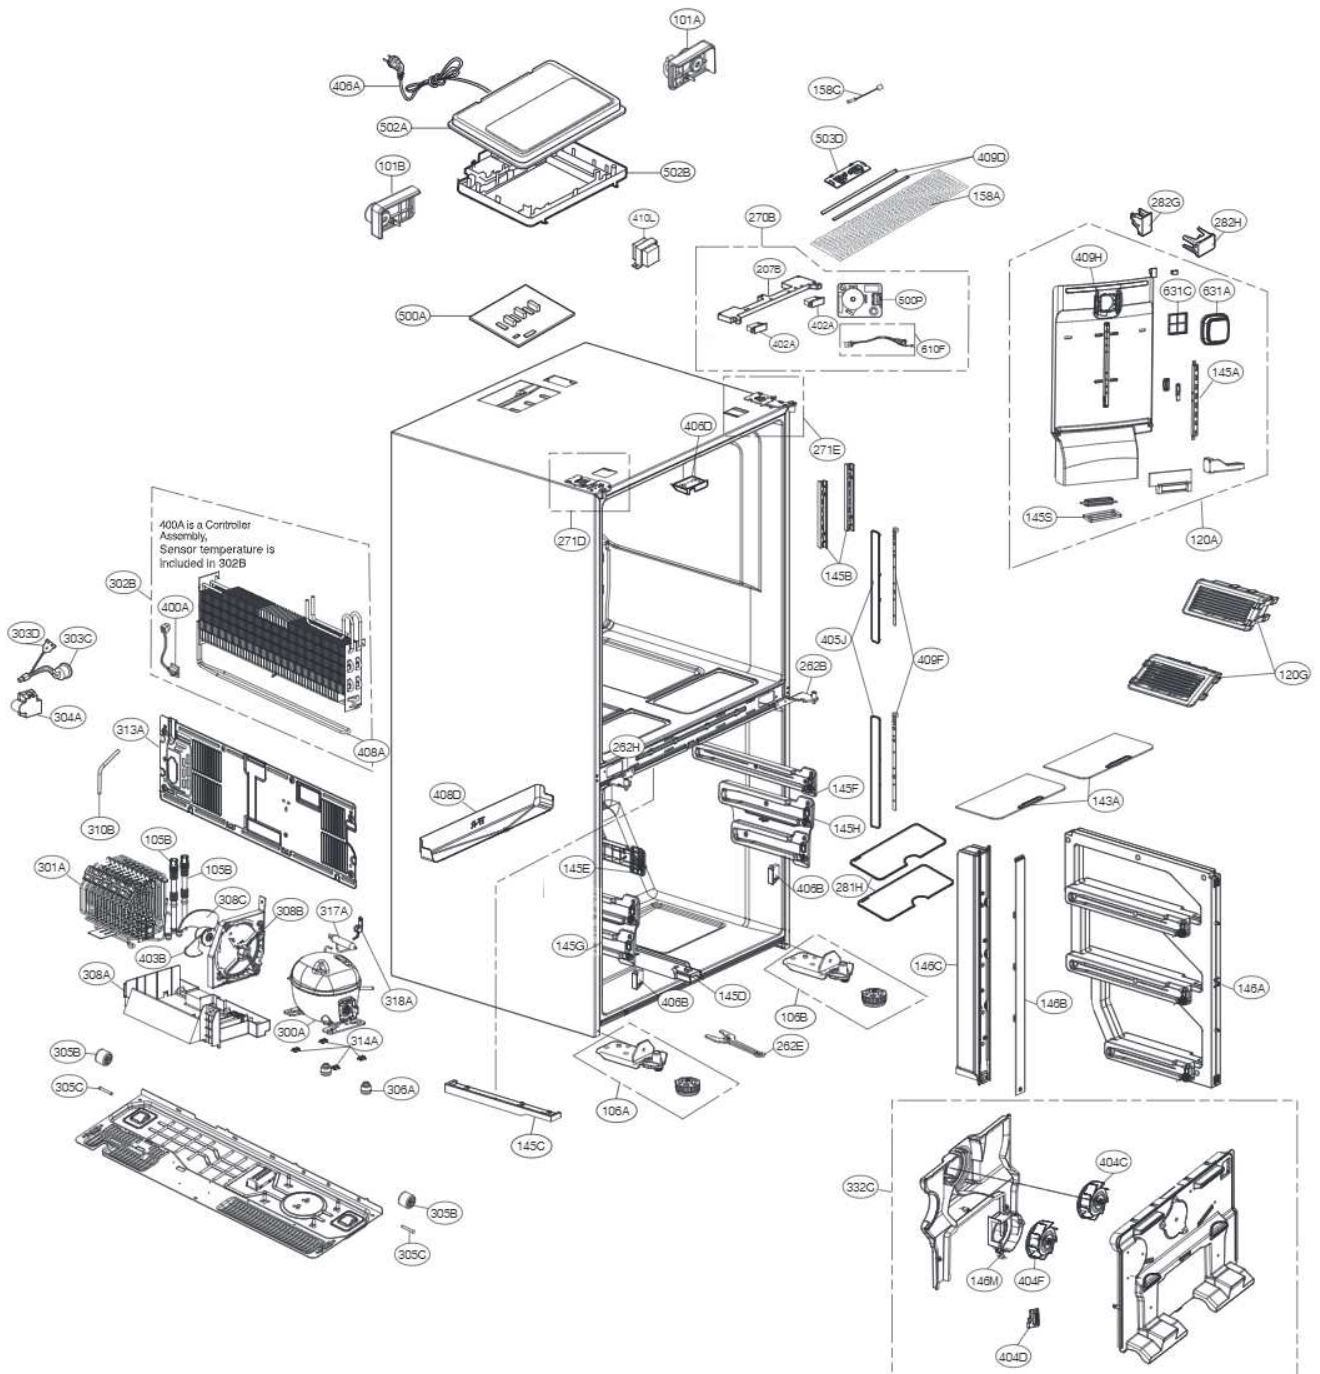

R-Room Right Door Part

When ordering 251A, also request 212G.

F-Room Door Part (applied 2Star Mark Basket)

Drawers and Vegetable Room Part

F-Room Drawer Part

400A is a Controller Assembly. Sensor temperature is included in 302B

Notice : Replace 146C and 146B also, when you replace the 332C.