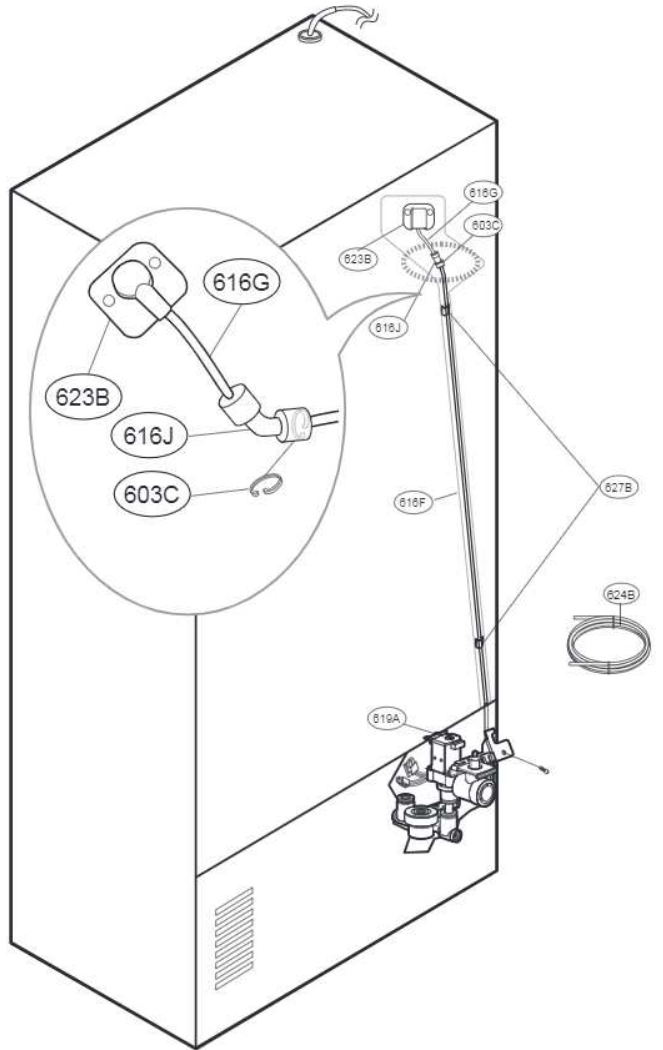

R-Room Right Door Part

When ordering 251A, also request 212G.

F-Room Door Part (applied 2Star Mark Basket)

Drawers and Vegetable Room Part

F-Room Drawer Part

400A is a Controller Assembly. Sensor temperature is included in 302B

Notice : Replace 146C and 146B also, when you replace the 332C.