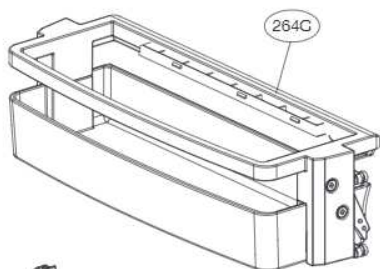

R-Room Right Door Part

When ordering 251A, also request 212G.

F-Room Door Part (applied 2Star Mark Basket)

Drawers and Vegetable Room Part

F-Room Drawer Part

400A is a Controller Assembly. Sensor temperature is included in 302B