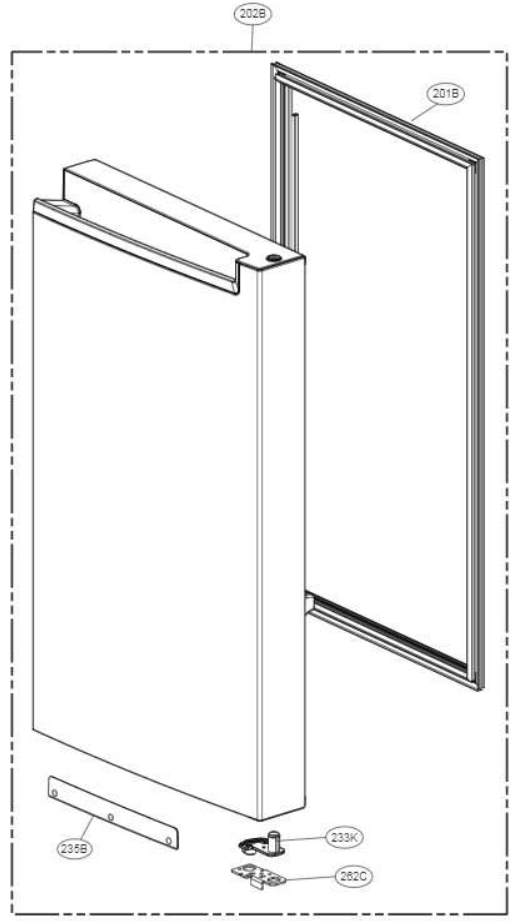

R-Room Right Door Part

When ordering 251A, also request 212G.

F-Room Door Part (applied 2Star Mark Basket)

Drawers and Vegetable Room Part

F-Room Drawer Part

400A is a Controller Assembly. Sensor temperature is included in 302B

Notice : Replace 146C and 146B also, when you replace the 332C.