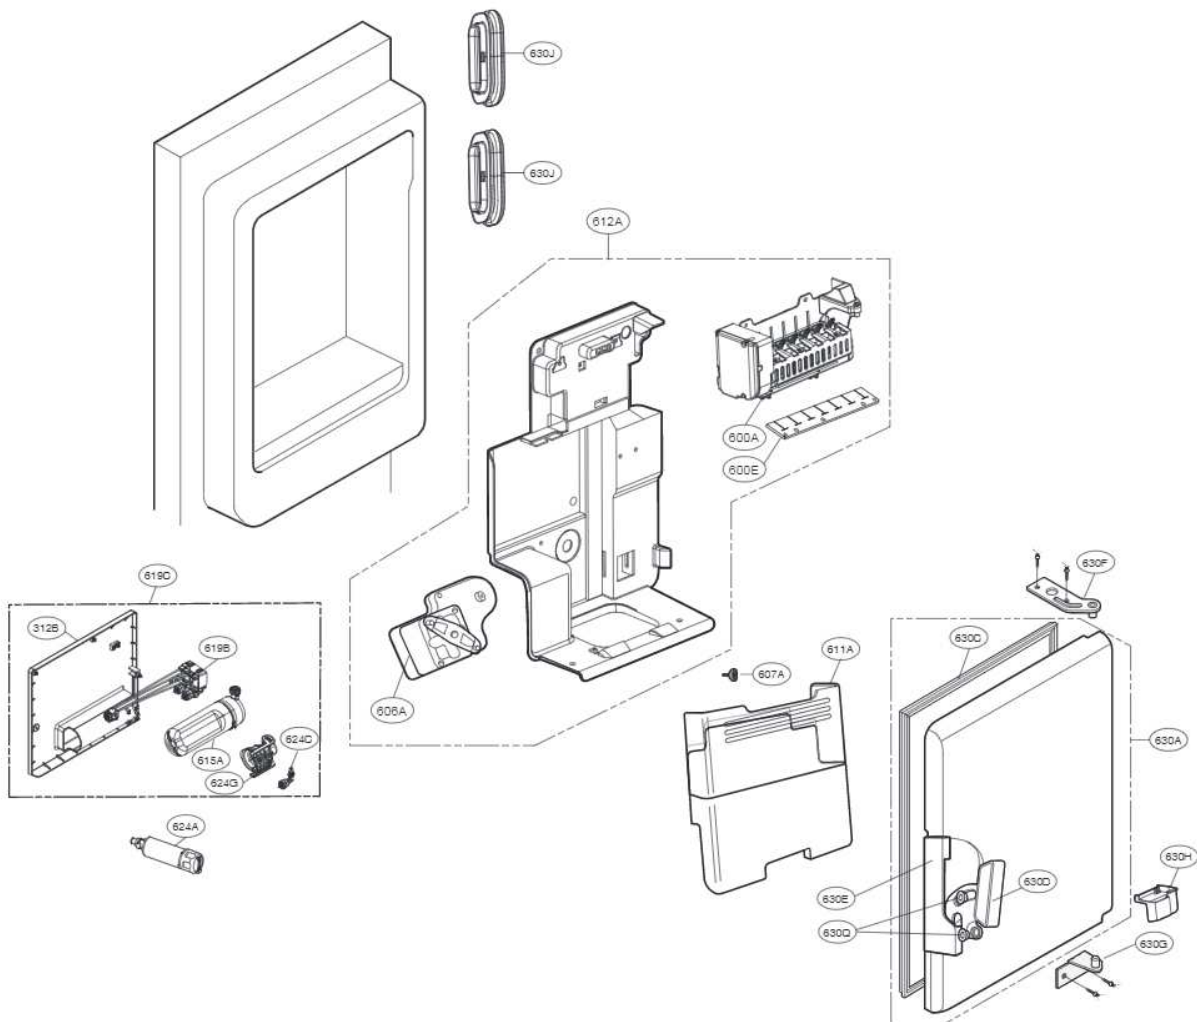

R-Room Right Door Part

When ordering 251A, also request 212G.

F-Room Door Part (applied 2Star Mark Basket)

Drawers and Vegetable Room Part

F-Room Drawer Part

400A is a Controller Assembly. Sensor temperature is included in 302B

Notice : Replace 146C and 146B also, when you replace the 332C.