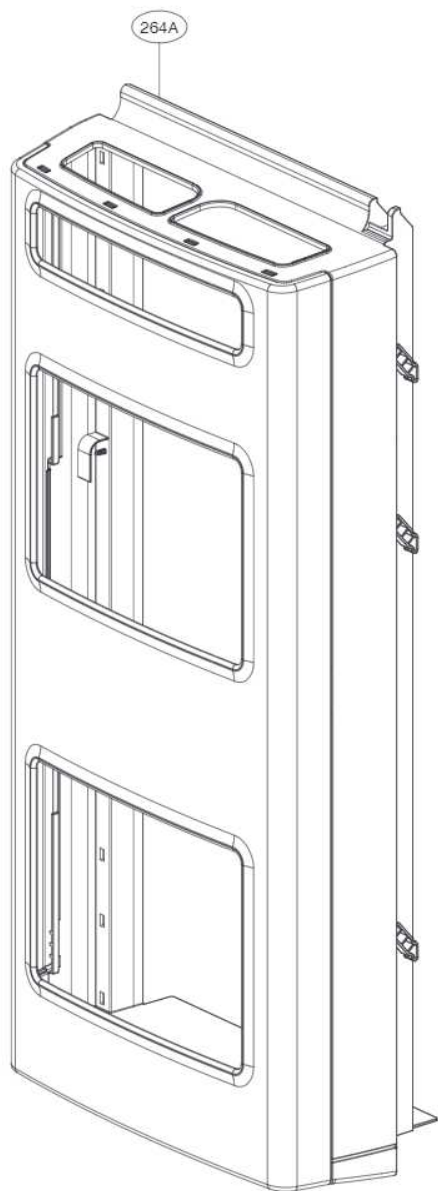

R-Room Right Door Part

When ordering 251A, also request 212G.

F-Room Door Part (applied 2Star Mark Basket)

Drawers and Vegetable Room Part

F-Room Drawer Part

400A is a Controller Assembly. Sensor temperature is included in 302B

Notice : Replace 146C and 146B also, when you replace the 332C.