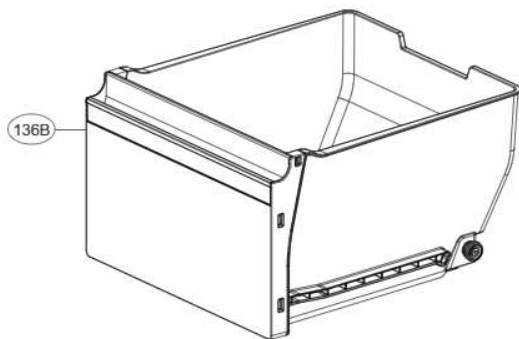

R-Room Right Door Part

When ordering 251A, also request 212G.

F-Room Door Part (applied 2Star Mark Basket)

Drawers and Vegetable Room Part

F-Room Drawer Part

400A is a Controller Assembly. Sensor temperature is included in 302B