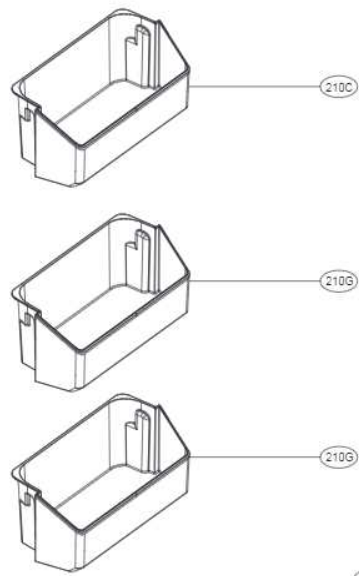

R-Room Right Door Part

When ordering 251A, also request 212G.

F-Room Door Part (applied 2Star Mark Basket)

Drawers and Vegetable Room Part

F-Room Drawer Part

400A is a Controller Assembly. Sensor temperature is included in 302B

Notice : Replace 146C and 146B also, when you replace the 332C.