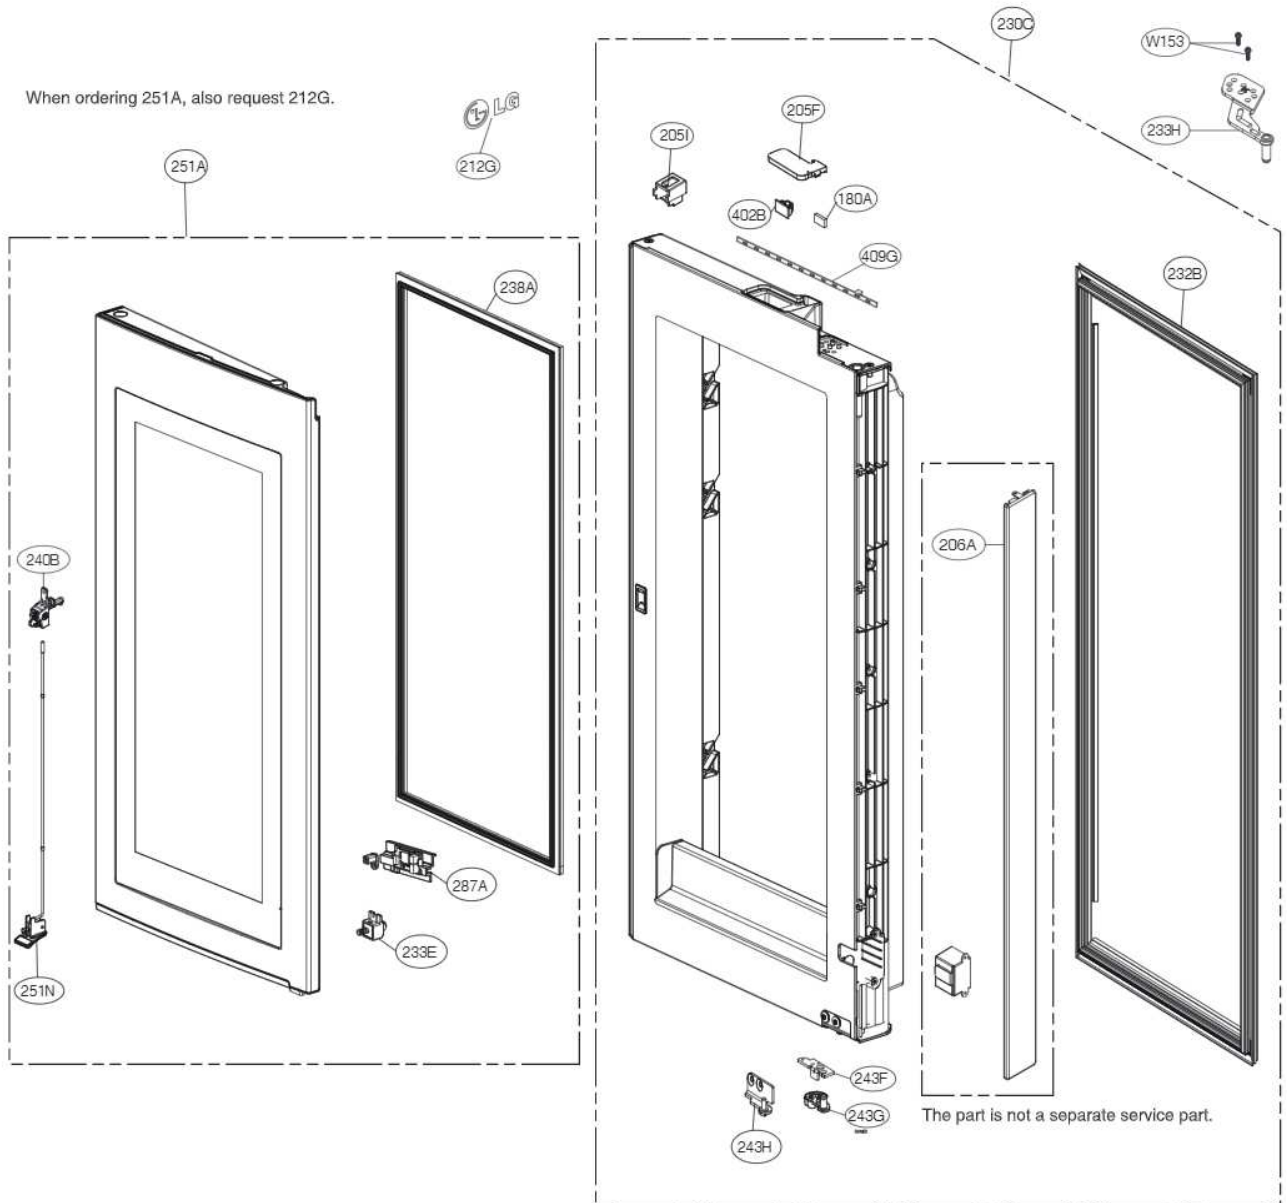

R-Room Right Door Part

When ordering 251A, also request 212G.

F-Room Door Part (applied 2Star Mark Basket)

Drawers and Vegetable Room Part

F-Room Drawer Part

400A is a Controller Assembly. Sensor temperature is included in 302B

Notice : Replace 146C and 146B also, when you replace the 332C.