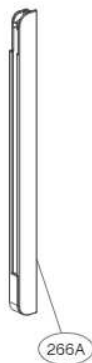

R-Room Right Door Part

When ordering 251A, also request 212G.

F-Room Door Part (applied 2Star Mark Basket)

Drawers and Vegetable Room Part

F-Room Drawer Part

400A is a Controller Assembly. Sensor temperature is included in 302B

Notice : Replace 146C and 146B also, when you replace the 332C.