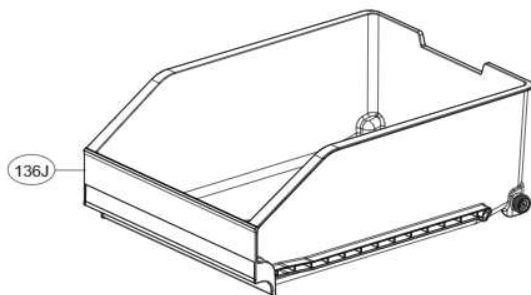

R-Room Right Door Part

When ordering 251A, also request 212G.

F-Room Door Part (applied 2Star Mark Basket)

Drawers and Vegetable Room Part

F-Room Drawer Part

400A is a Controller Assembly. Sensor temperature is included in 302B