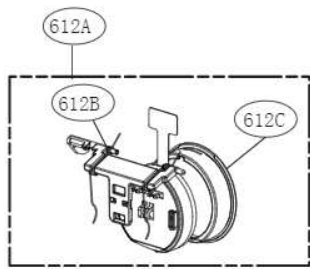

FREEZER DOOR PART

REFRIGERATOR DOOR

When '208E' is serviced, it has to provide '310G' together.