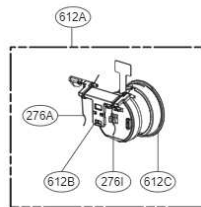

FREEZER DOOR PART

※This model doesn't have 702A part.
Service Bulletin No. CNZ201700295 registered
unnecessary parts.

REFRIGERATOR DOOR