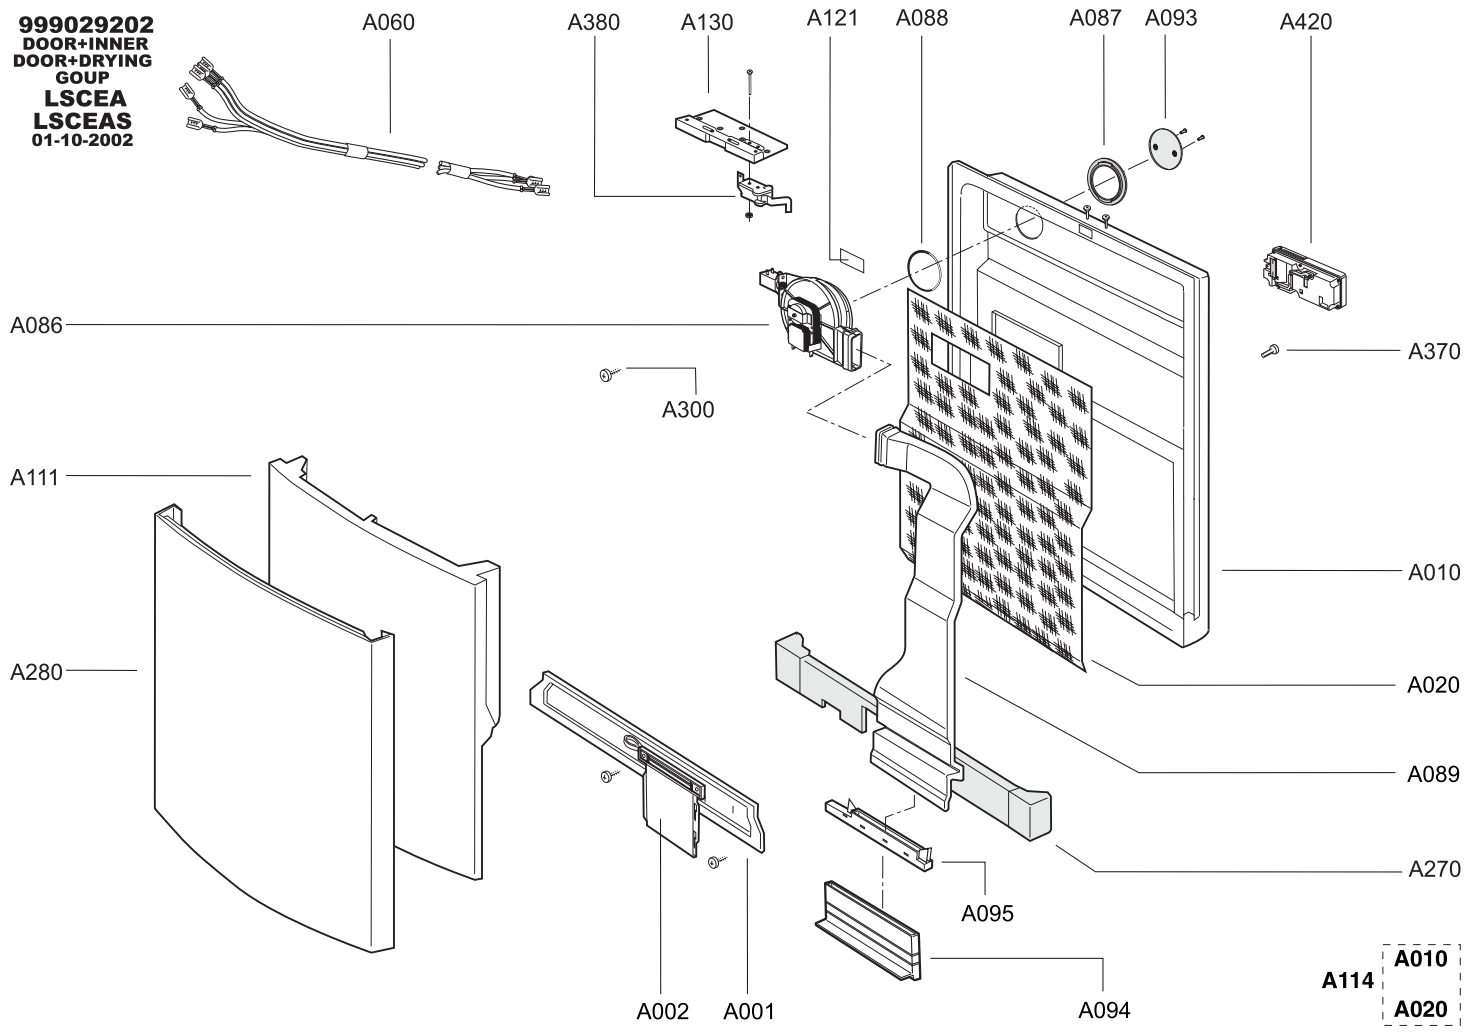

999029208
FRONTAL BN
7P-6L+DISPLAY
LSCE
25-06-2001

999029202
DOOR+INNER
DOOR+DRYING
GOUF
LSCEA
LSCEAS
01-10-2002

999044112
DOOR+INNER
DOOR+DRYING
GOUP
LSCEA
LSCEAS
08-09-2003

A060

A129

A121

A088

A087