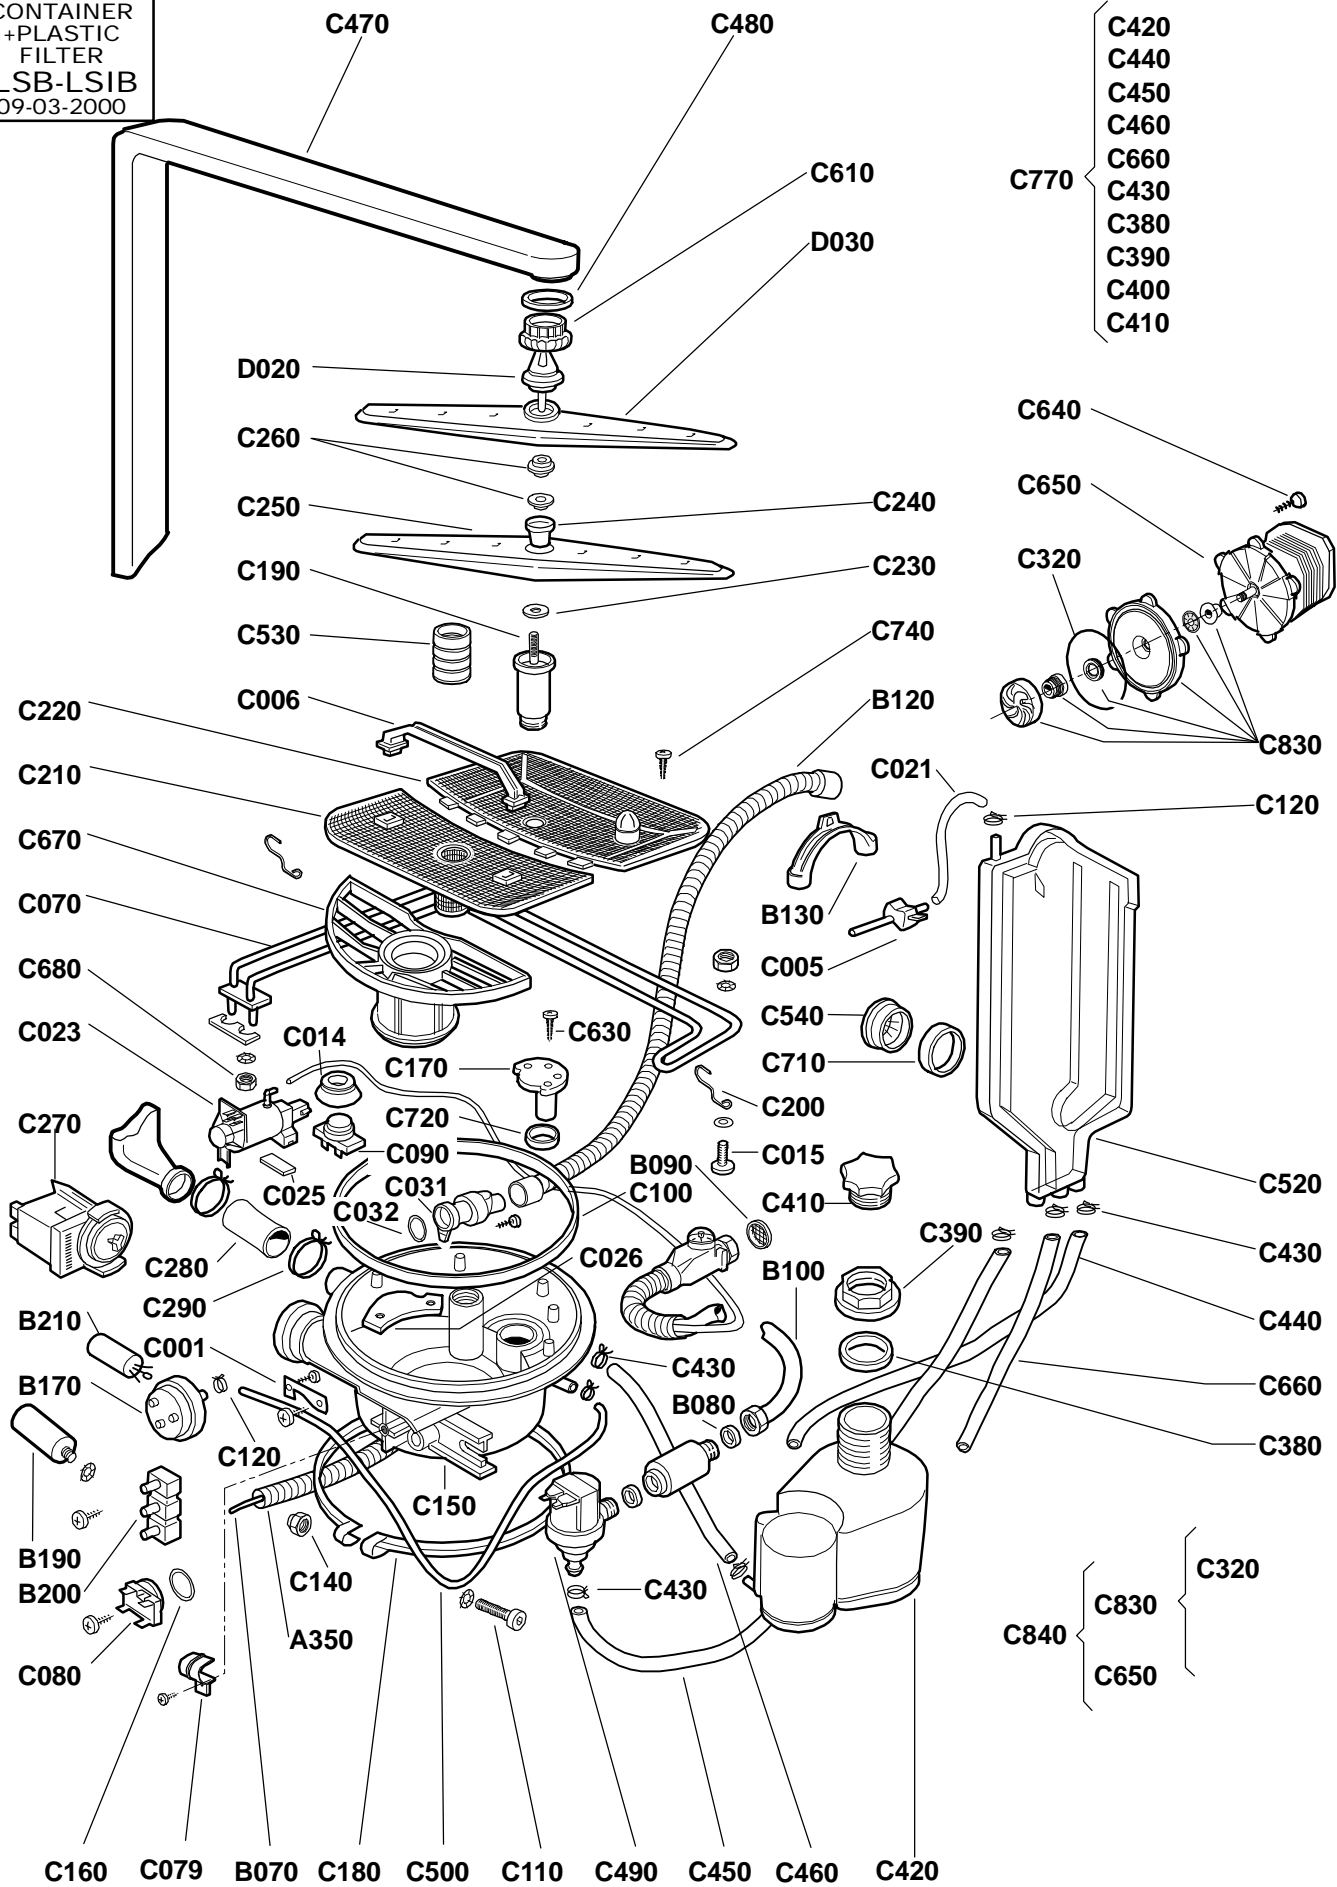

999016406
DOOR+INNER DOOR
LSB
20-10-'98

999016425
FRONTAL.BF 3P 3L
LSB
20-10-98

999016409
 CABINET+TUB
 LSB
 03-07-2000

999016412
 SUMP+SALT
 CONTAINER
 +PLASTIC
 FILTER
 LSB-LSIB
 09-03-2000

999016415
BASKET
LSB-LSIB
20-10-'98