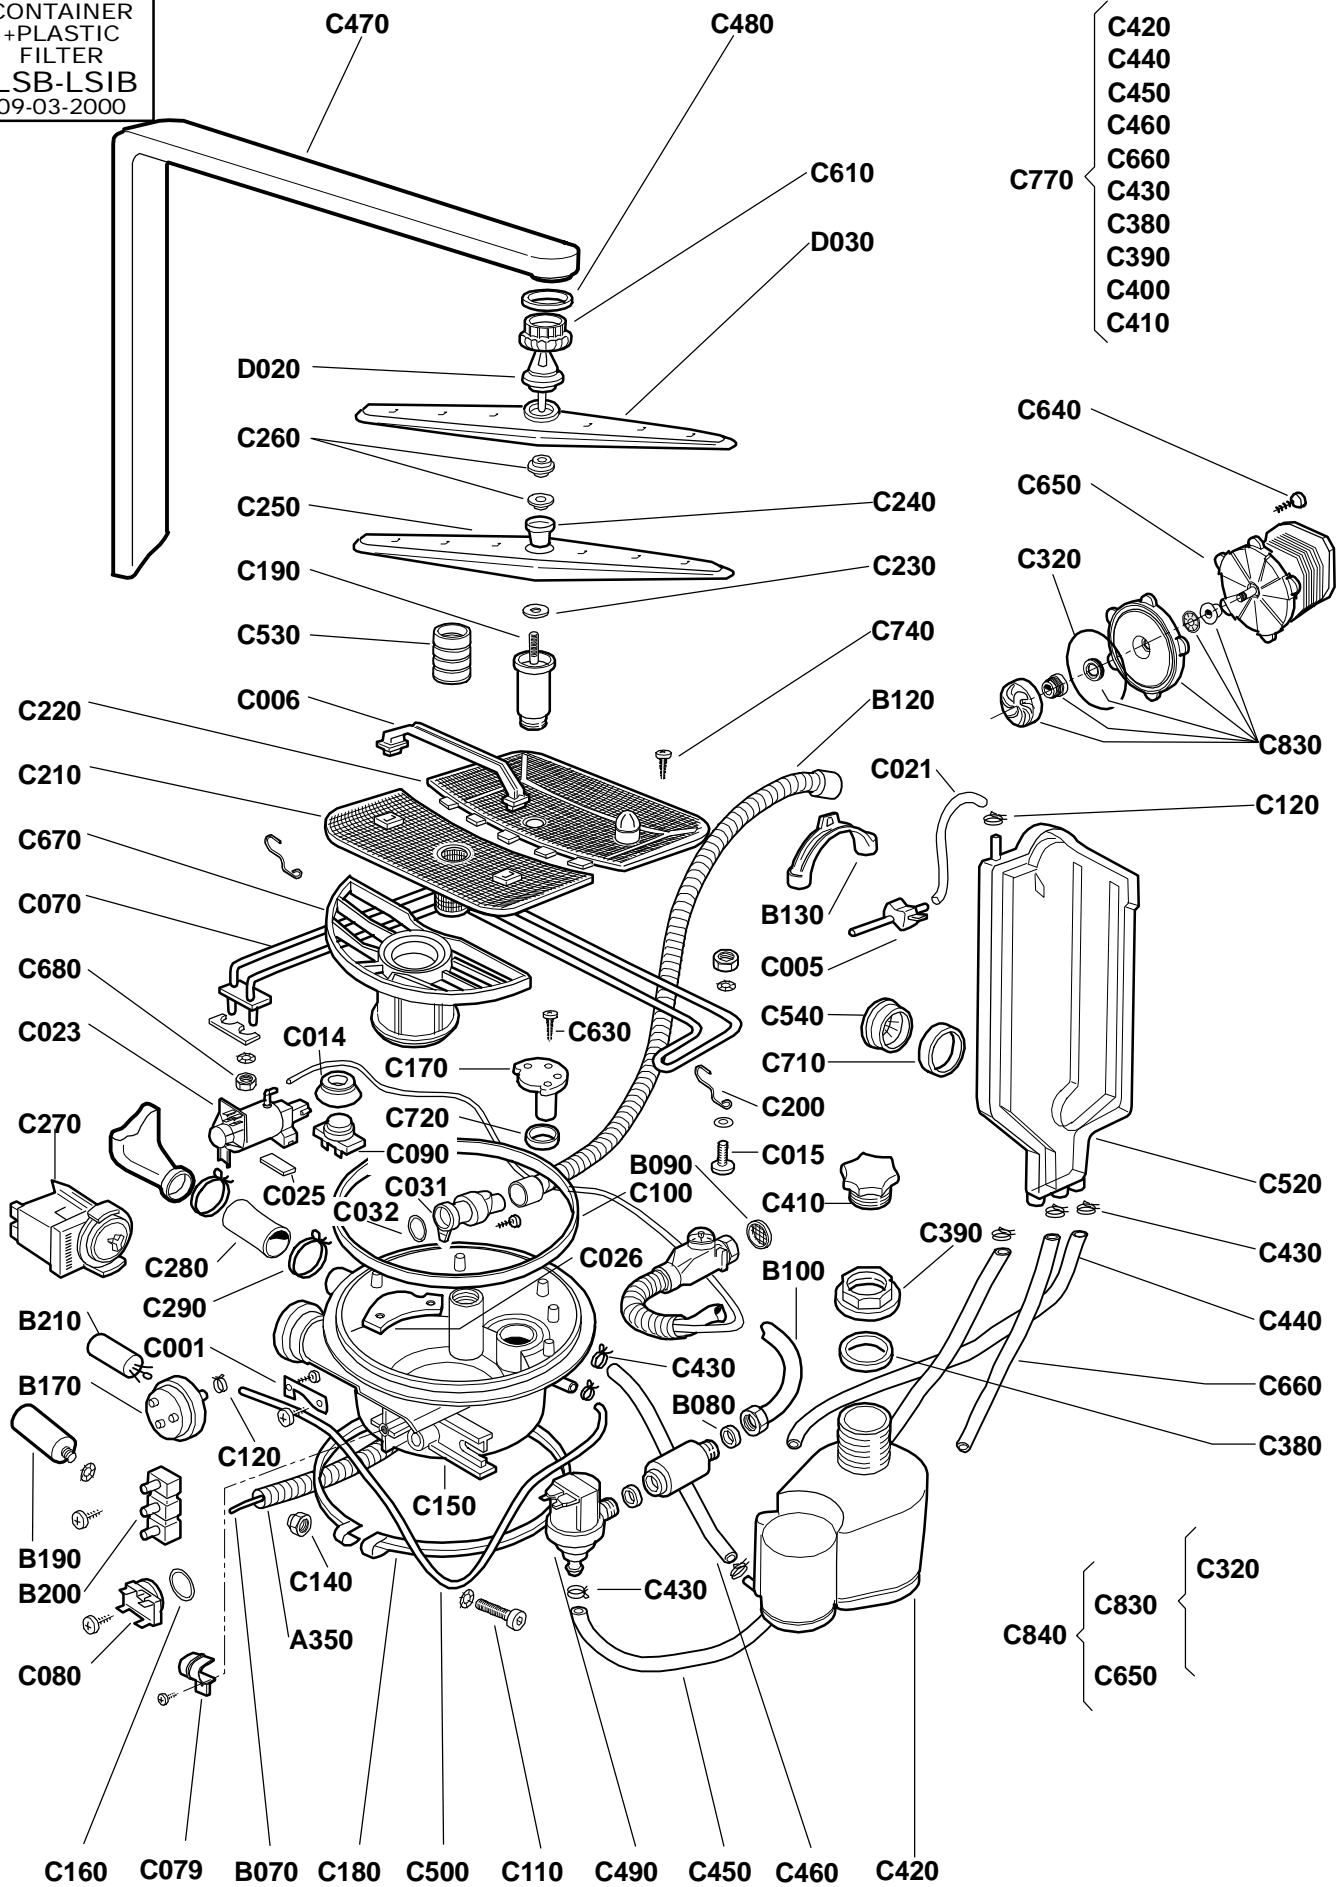

999016406
DOOR+INNER DOOR
LSB
20-10-'98

999016427
FRONTAL.BG 3P3L
LSB
20-10-'98

999016409
 CABINET+TUB
 LSB
 03-07-2000

999016412
 SUMP+SALT
 CONTAINER
 +PLASTIC
 FILTER
 LSB-LSIB
 09-03-2000

999016415
BASKET
LSB-LSIB
20-10-'98