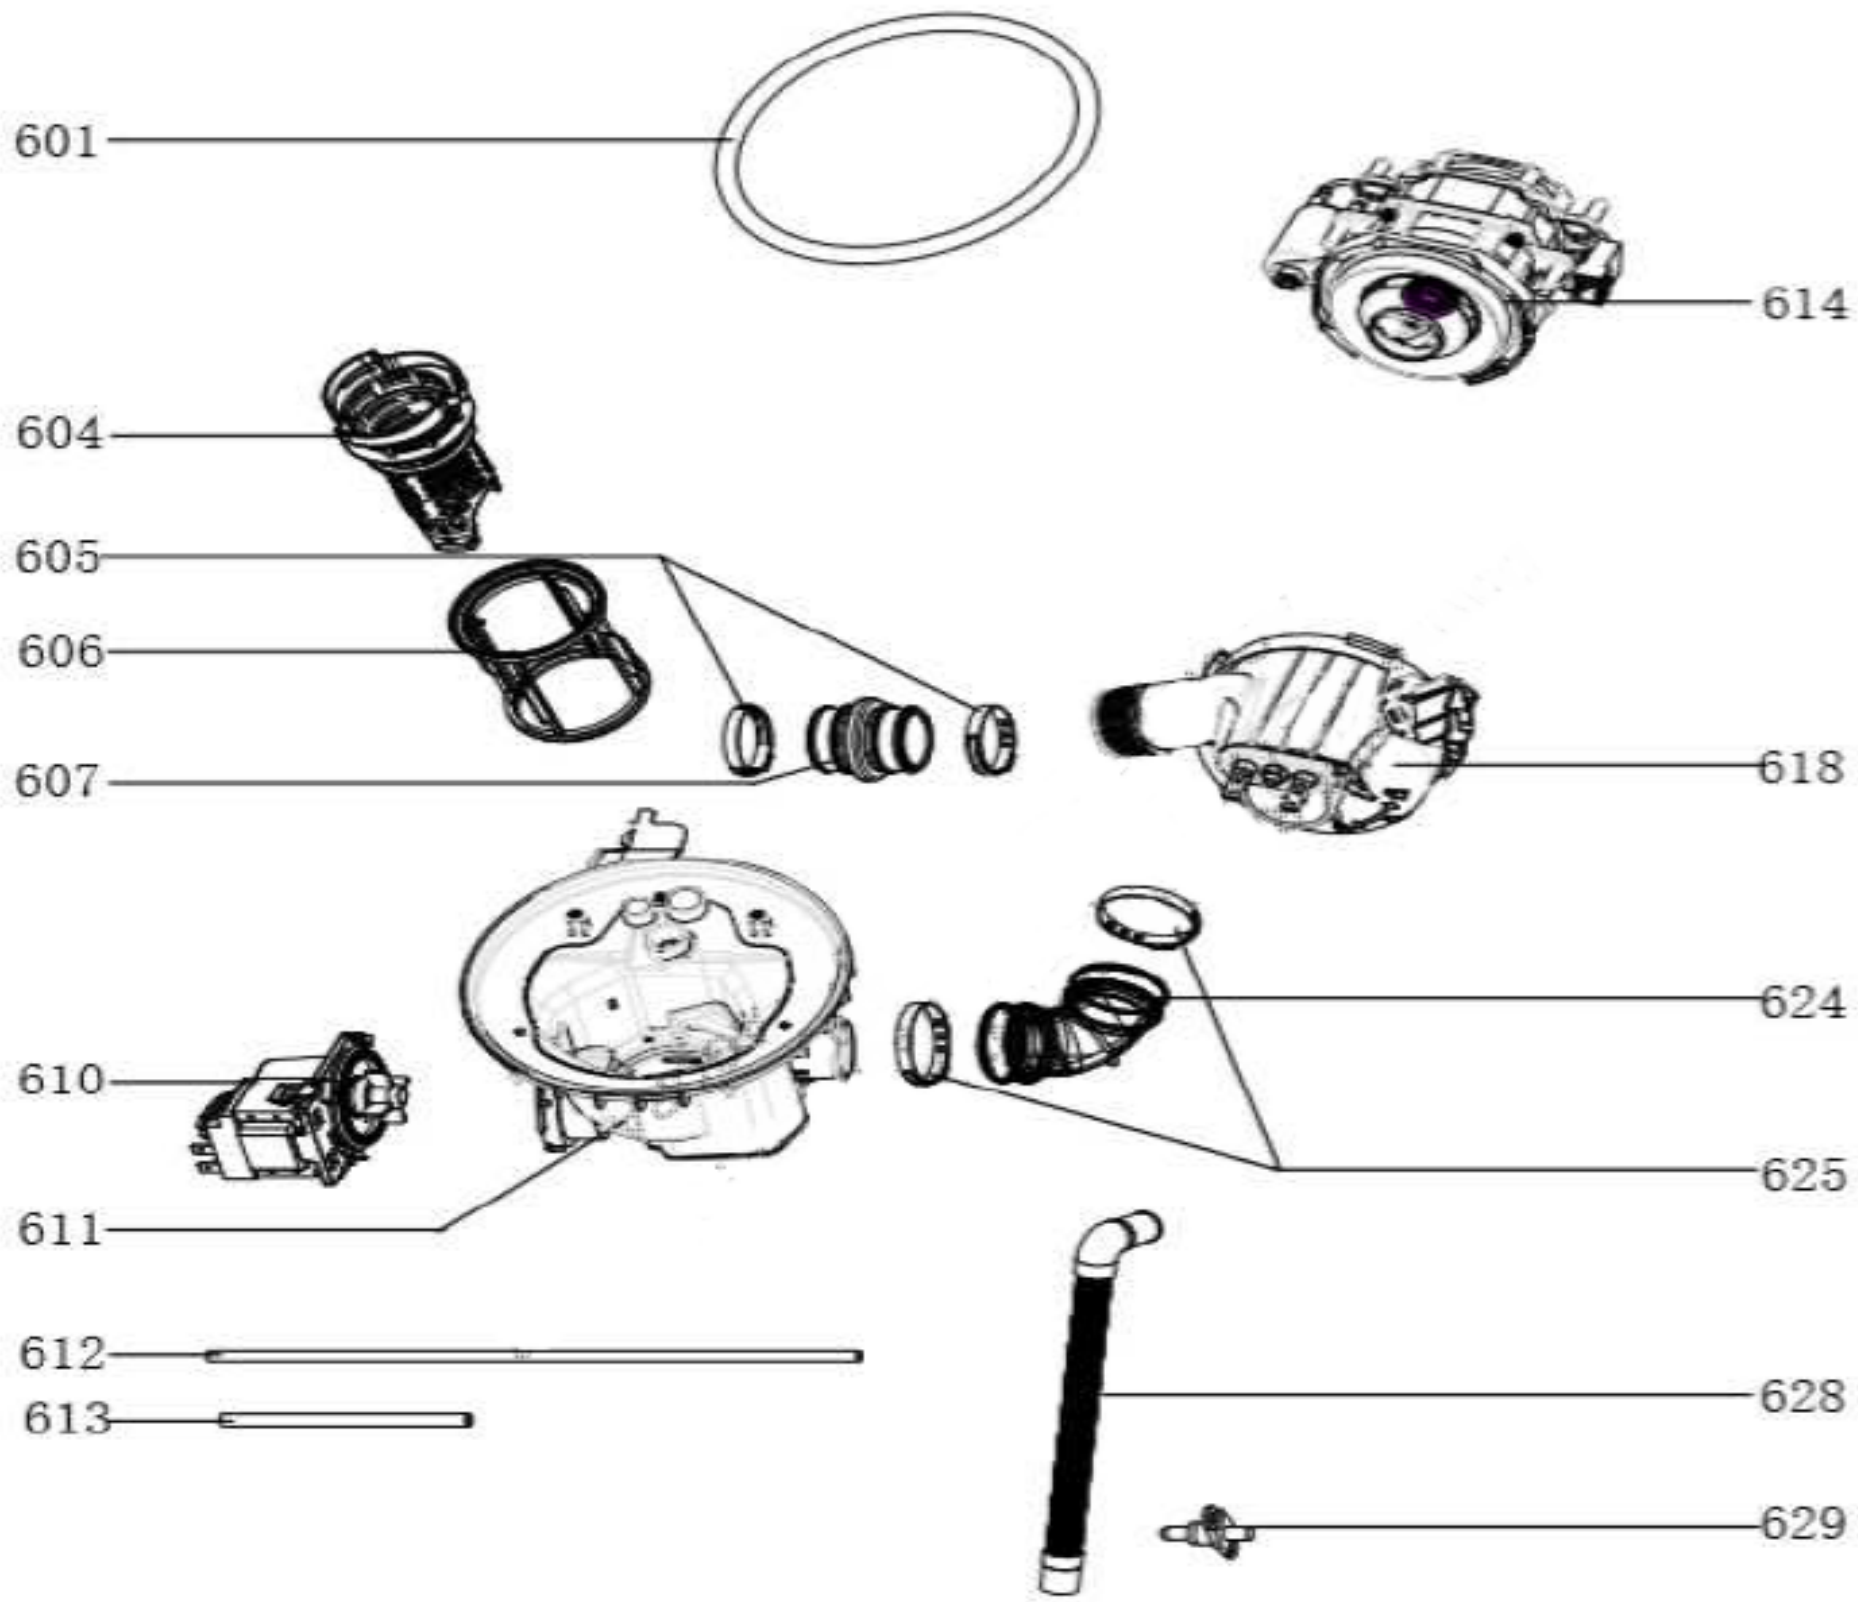

501

510

511

513

701	Top Housing	1
702	Wire Mesh Assembly	1
703	Bottom Housing	1
704	Small Rectangular Component	1
705	Small Rectangular Component	1
707	Small Rectangular Component	1
708	Small Rectangular Component with Slots	1
710	Curved Hook Component	1
711	Funnel Component	1
712	Twisted Component	1
713	Small Rectangular Component	1

720