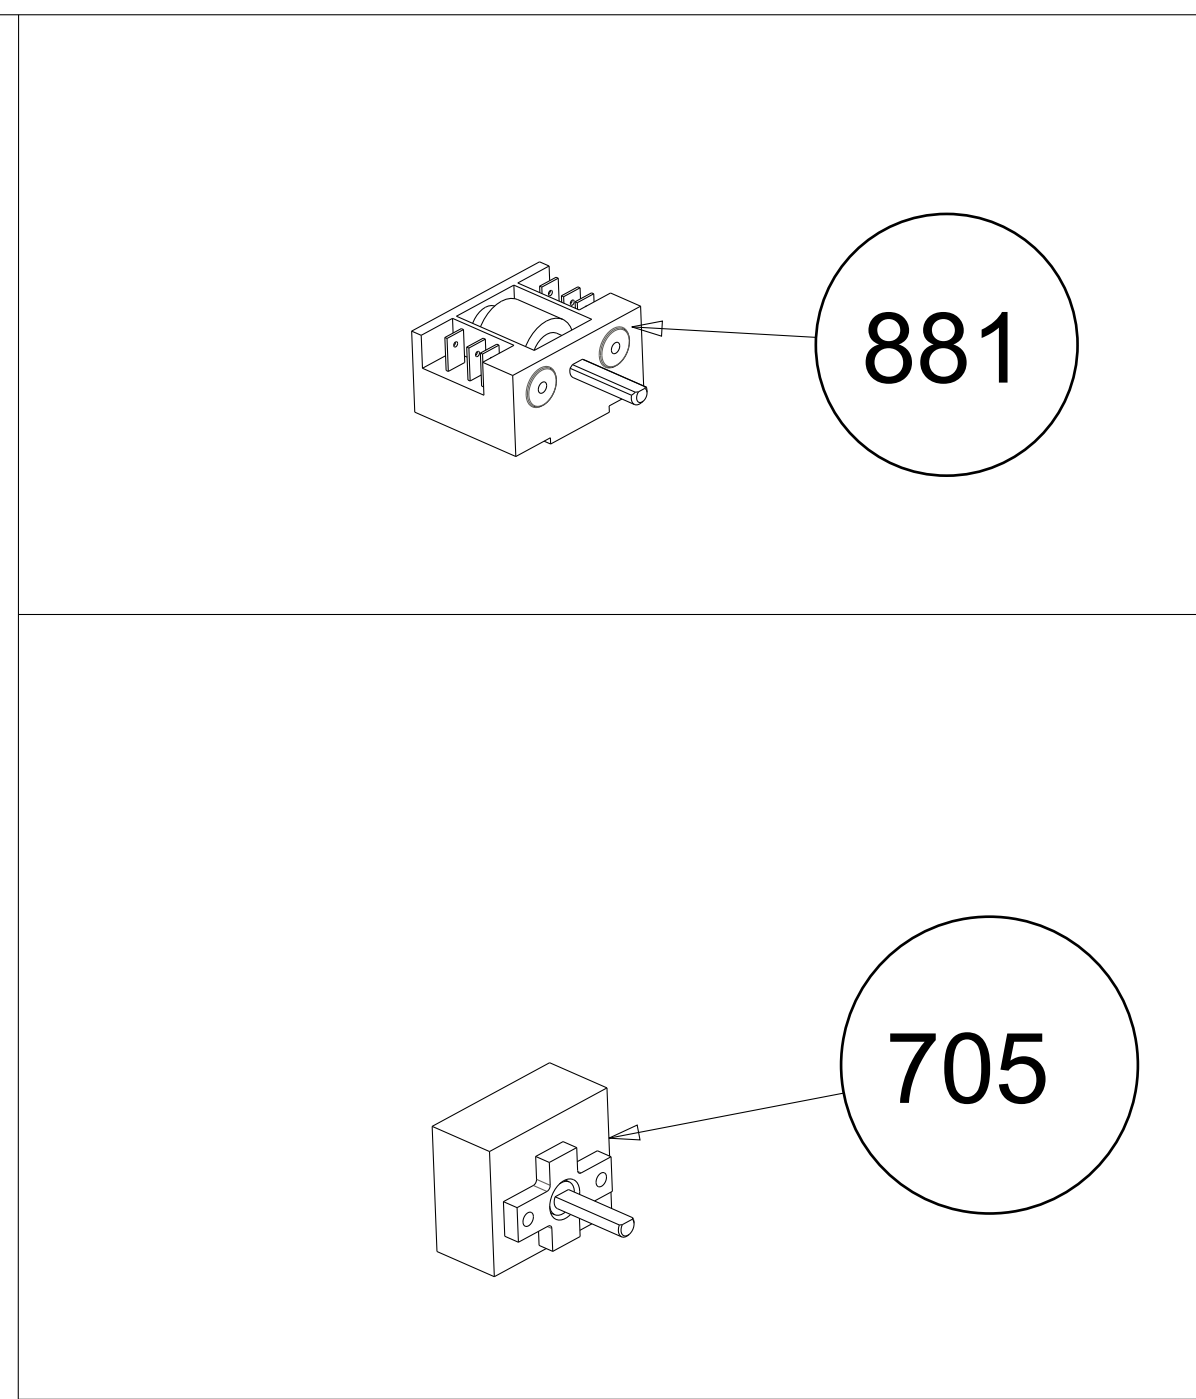

147

823

249

459

026

247

026

458

432

428

ALTERNATIVE HANDLE DESIGN

428

422

422

ALTERNATIVE SHELF GUIDES- KEY NUMBER FOR OPPOSITE HAND 421

410