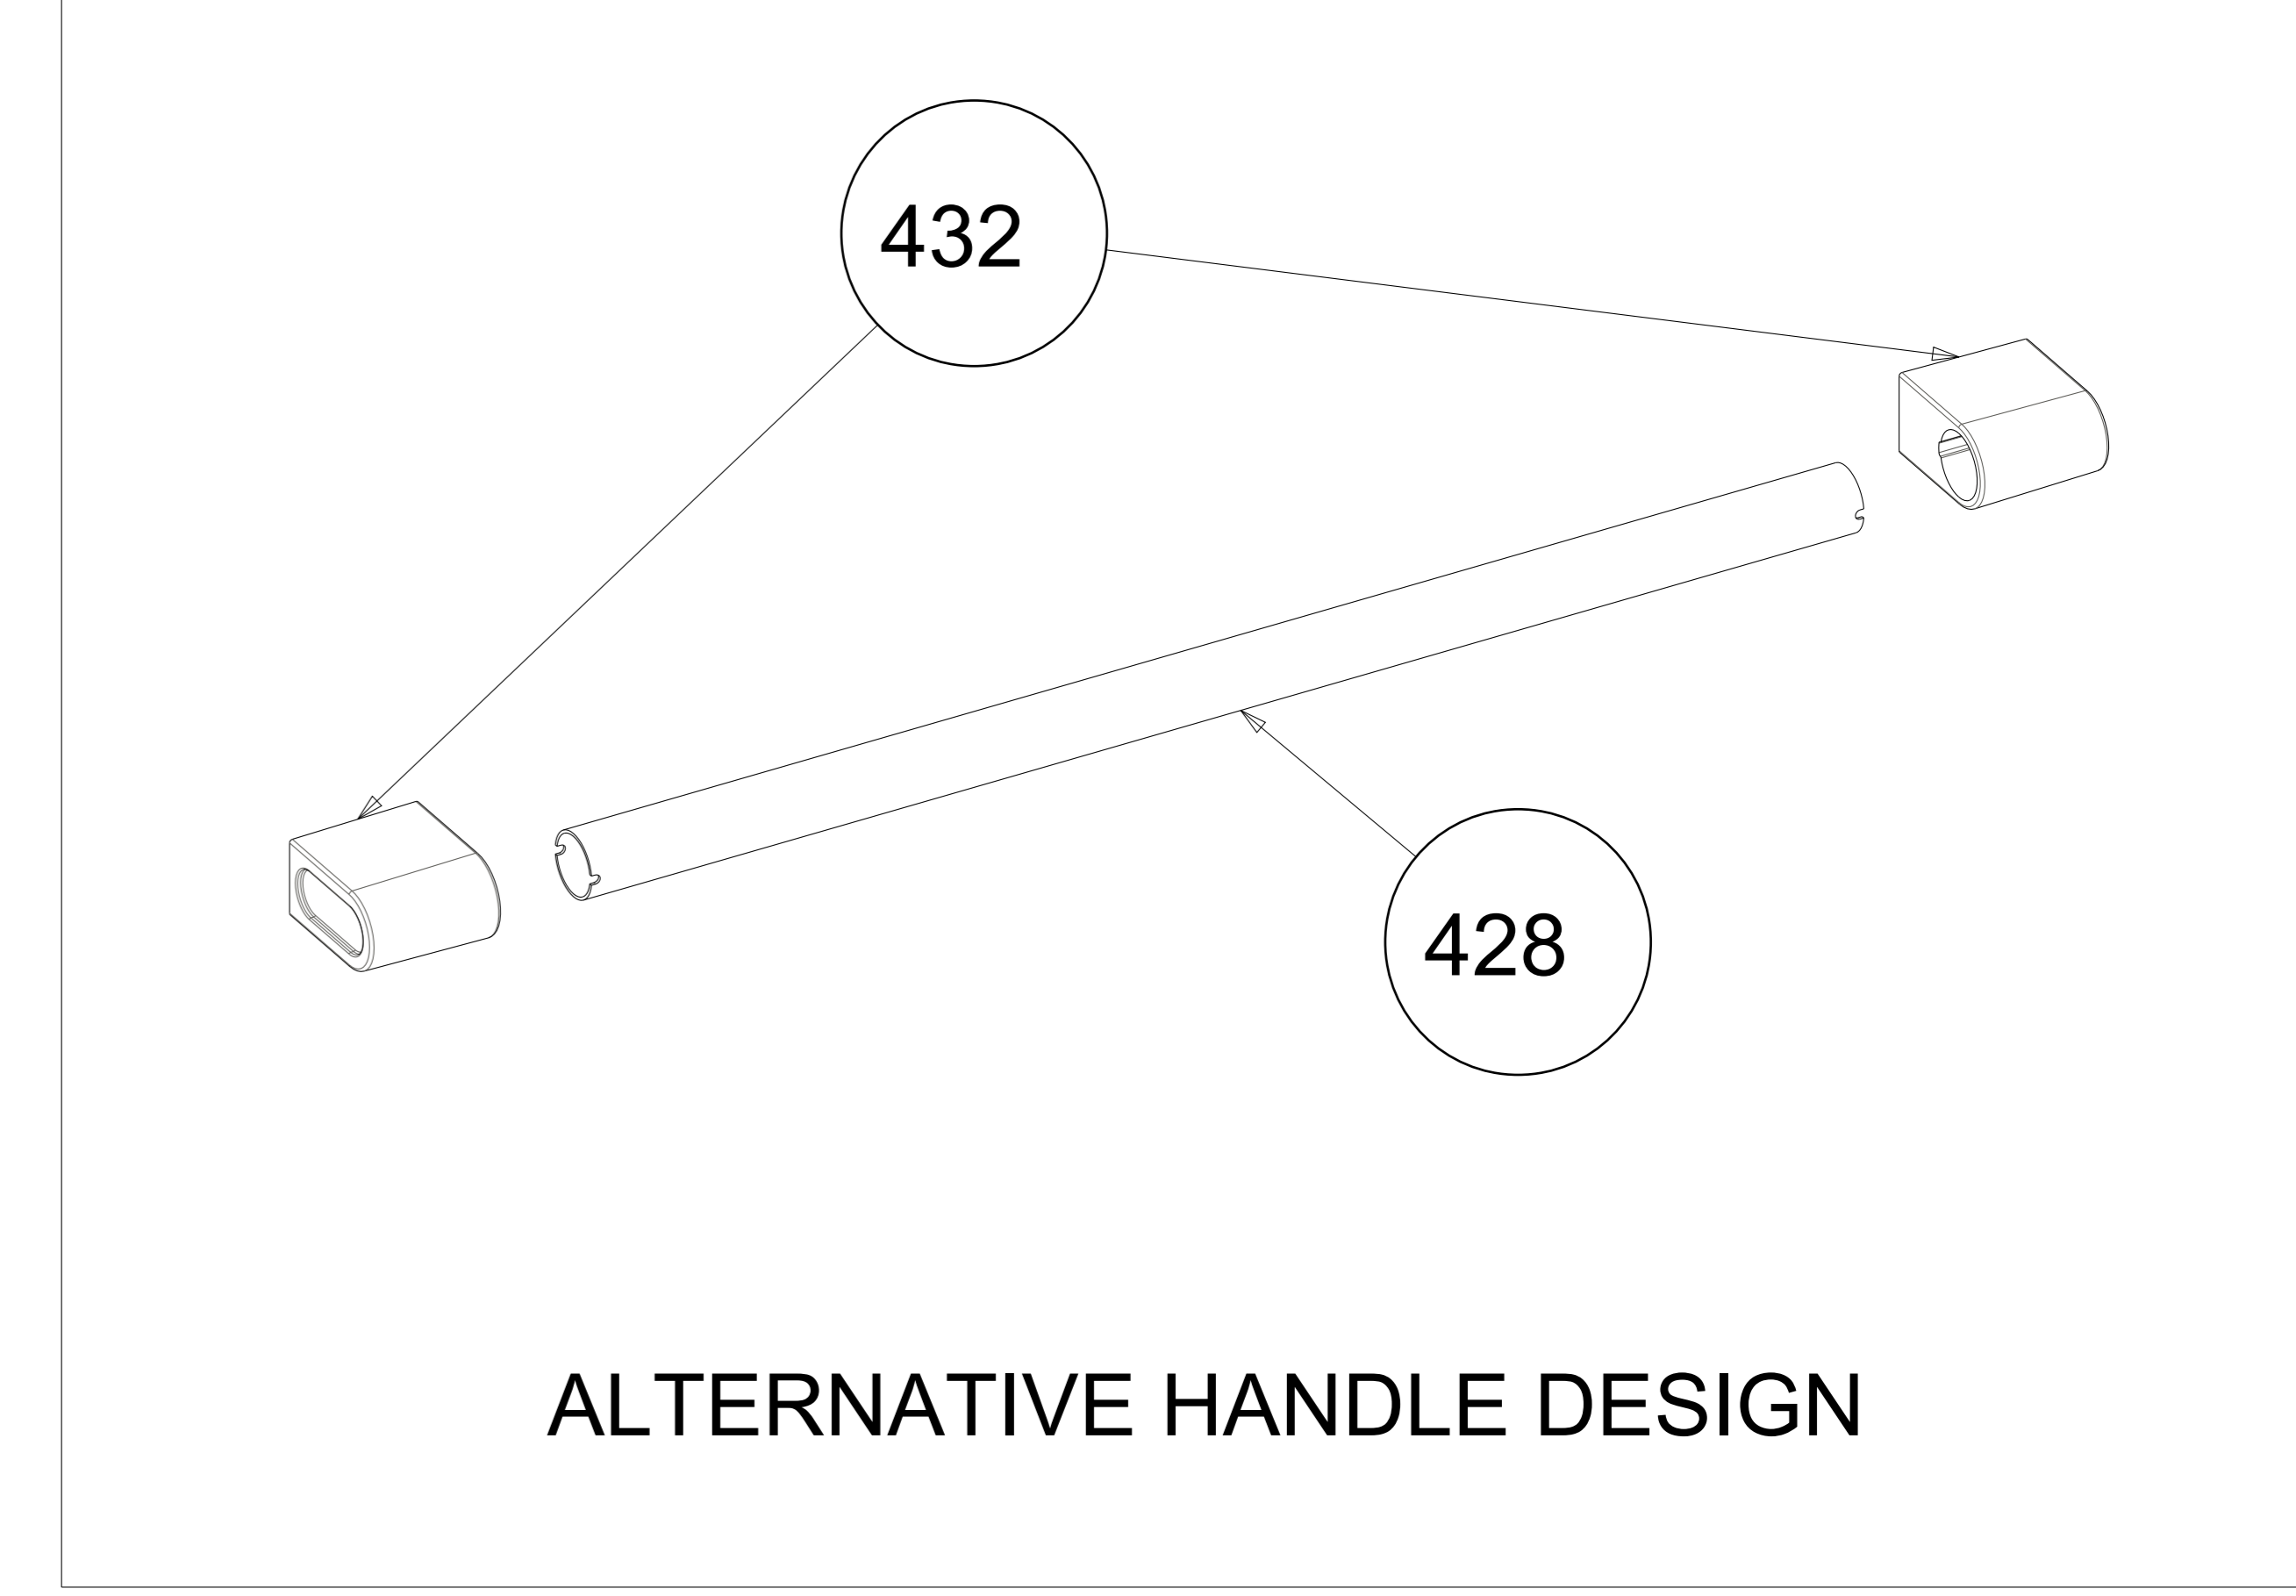

147

823

249

459

026

247

026

458

432

428

ALTERNATIVE HANDLE DESIGN

428

422

422

ALTERNATIVE SHELF GUIDES- KEY NUMBER FOR OPPOSITE HAND 421

410