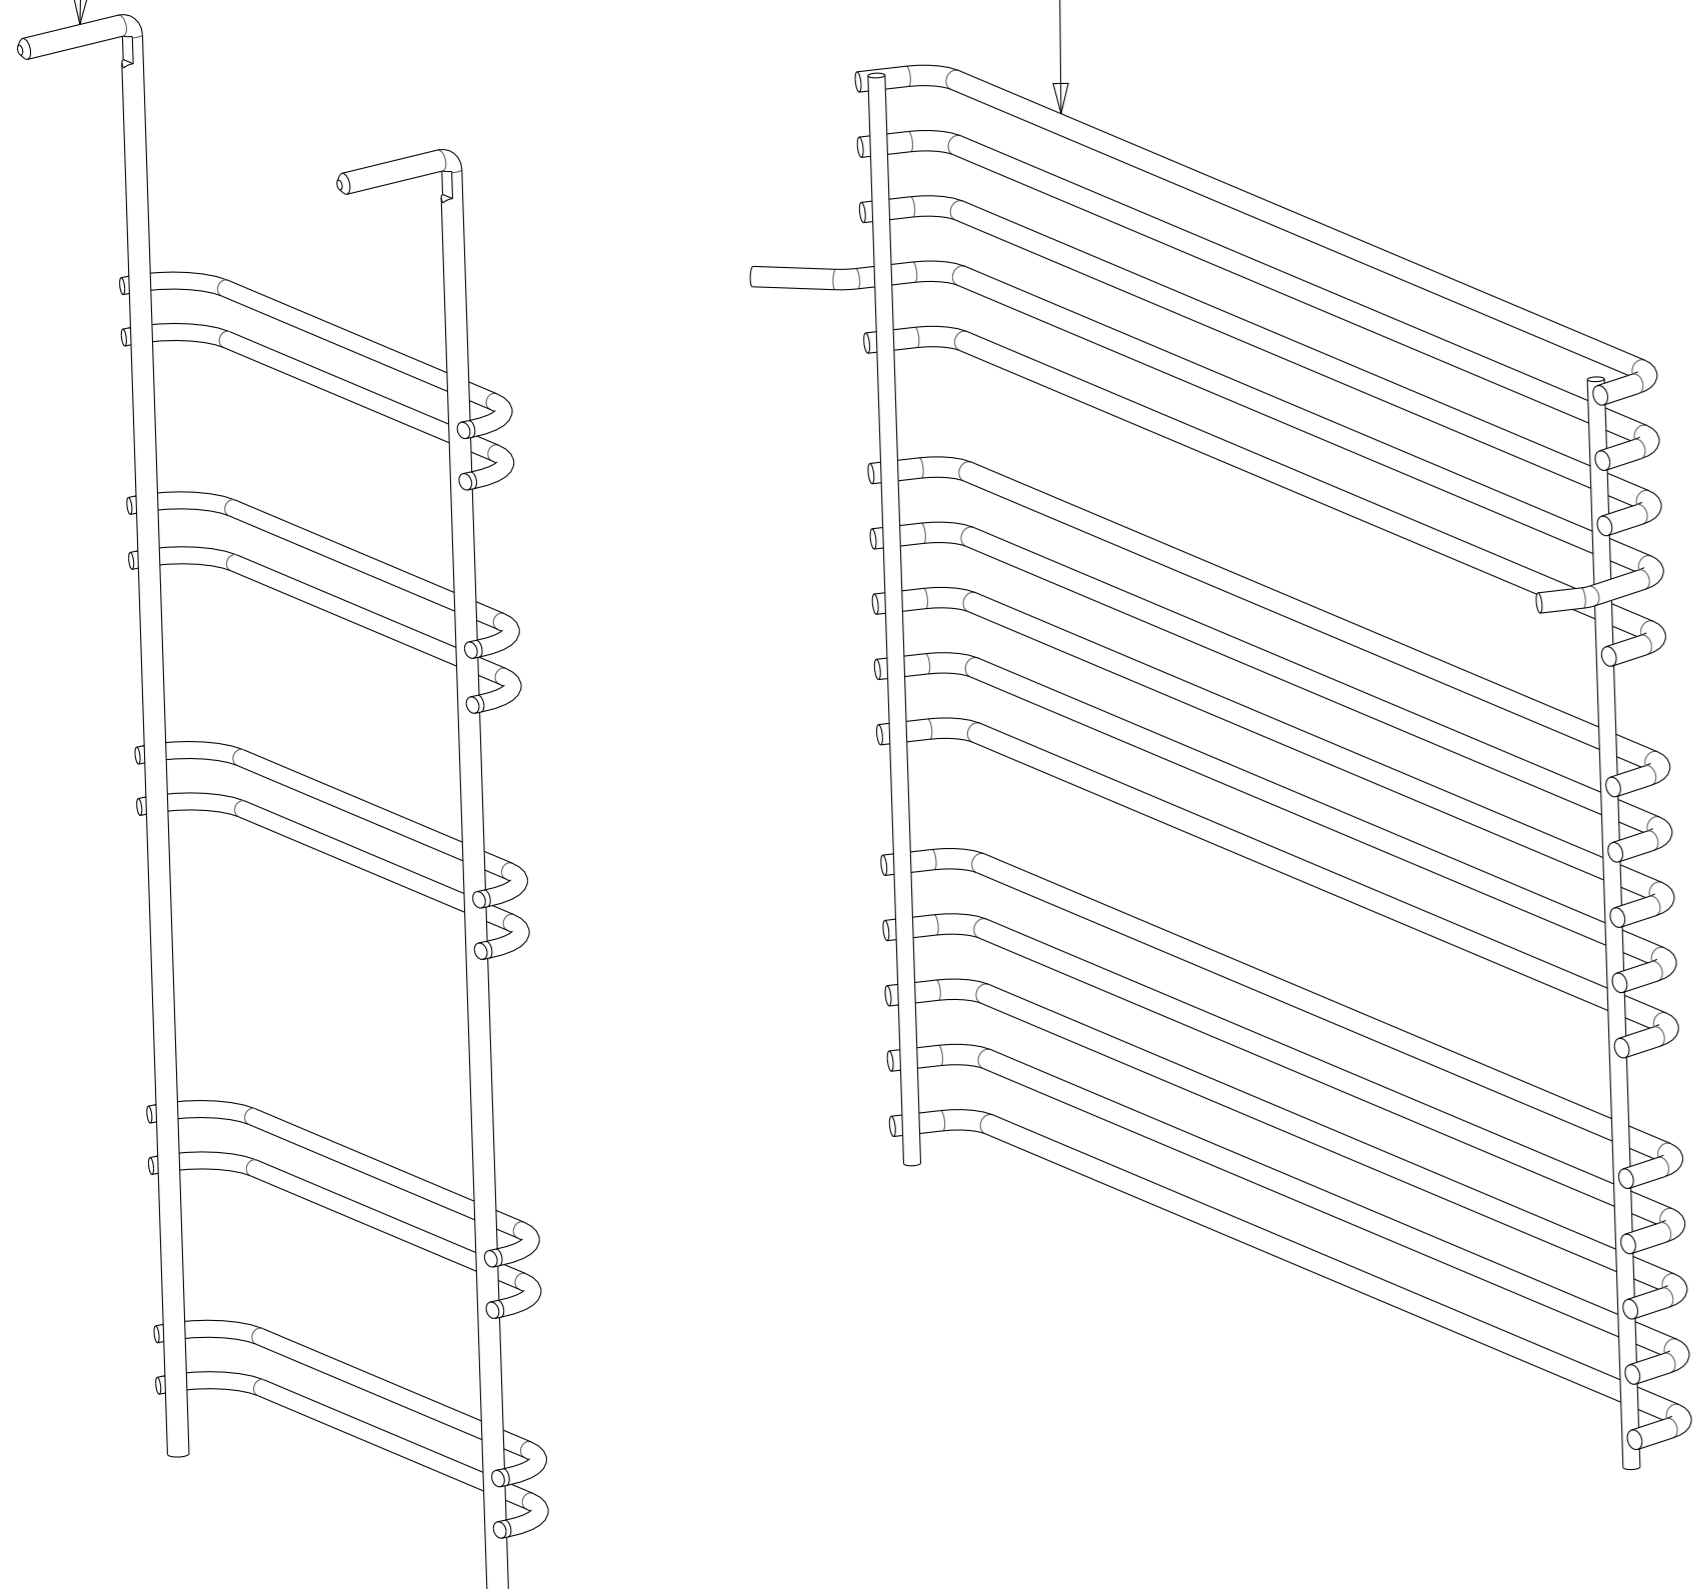

432

428

ALTERNATIVE HANDLE DESIGN

428

422

422

ALTERNATIVE SHELF GUIDES- KEY NUMBER FOR OPPOSITE HAND 421

410