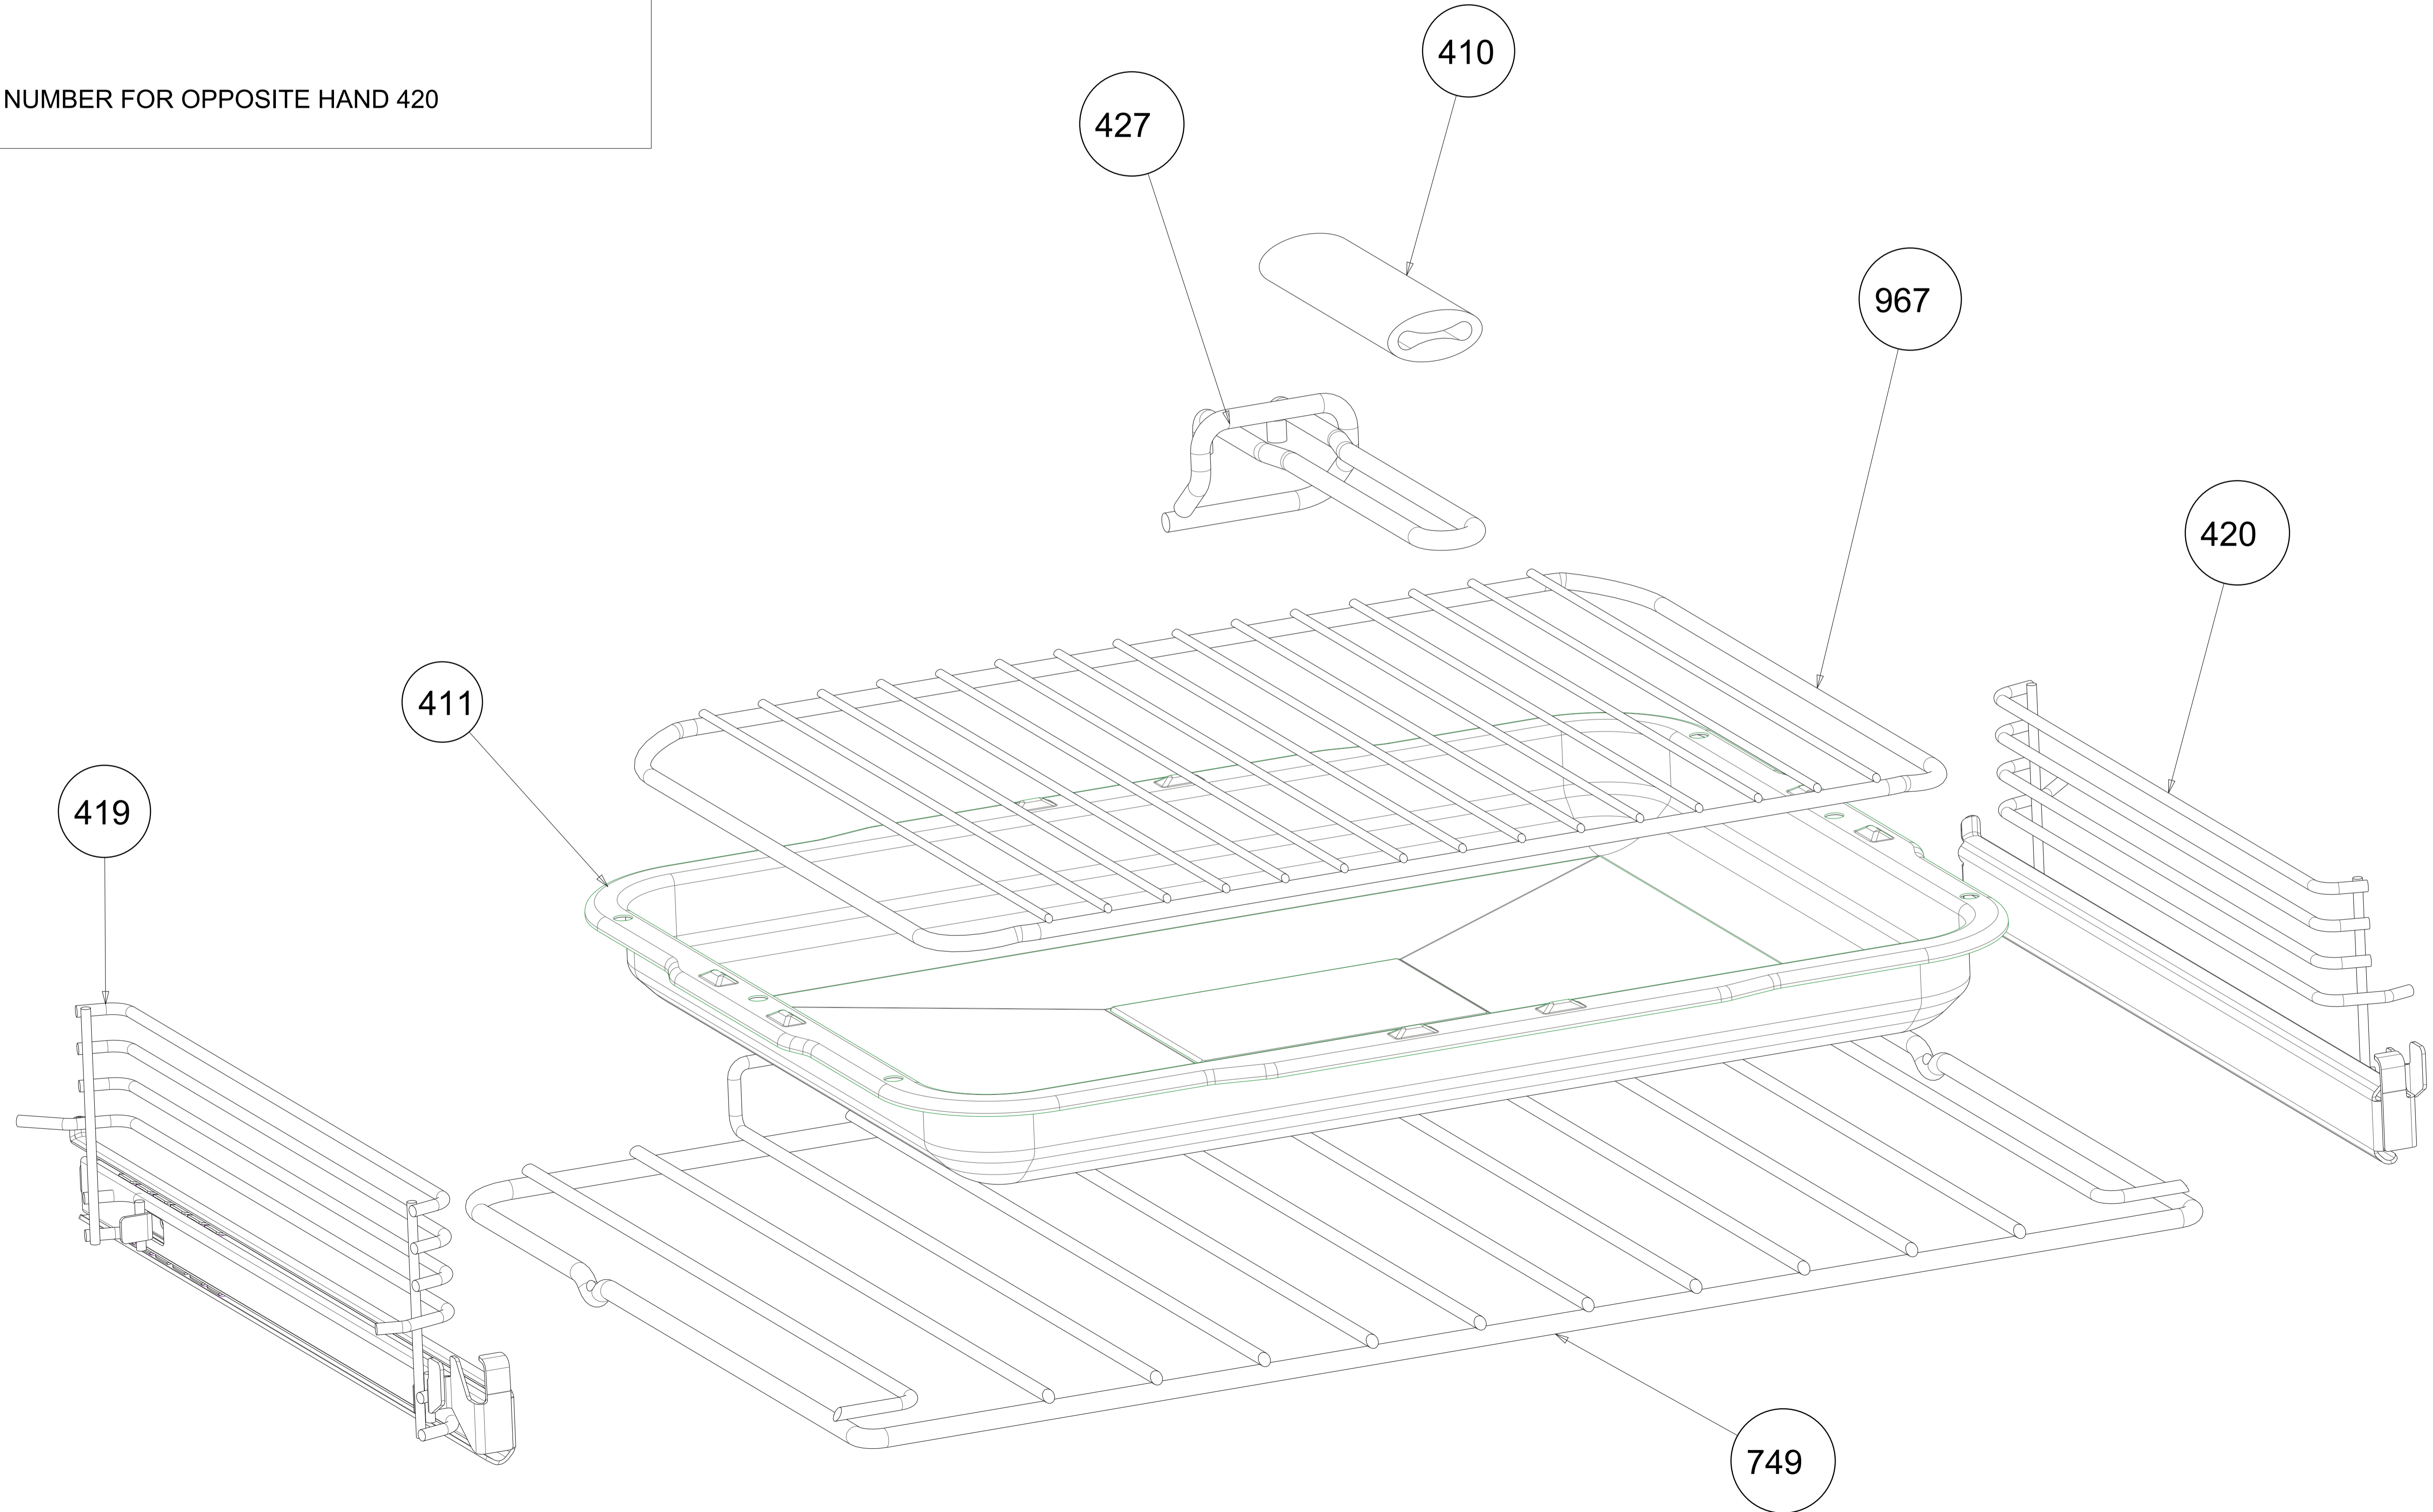

ALTERNATIVE HANDLE DESIGN

428

835

256

454

THE PARTS ON THIS DRAWING ARE REPRESENTATIVE ONLY AND MAY VARY VISUALLY

ALTERNATIVE SHELF GUIDES - KEY NUMBER FOR OPPOSITE HAND 420

0585