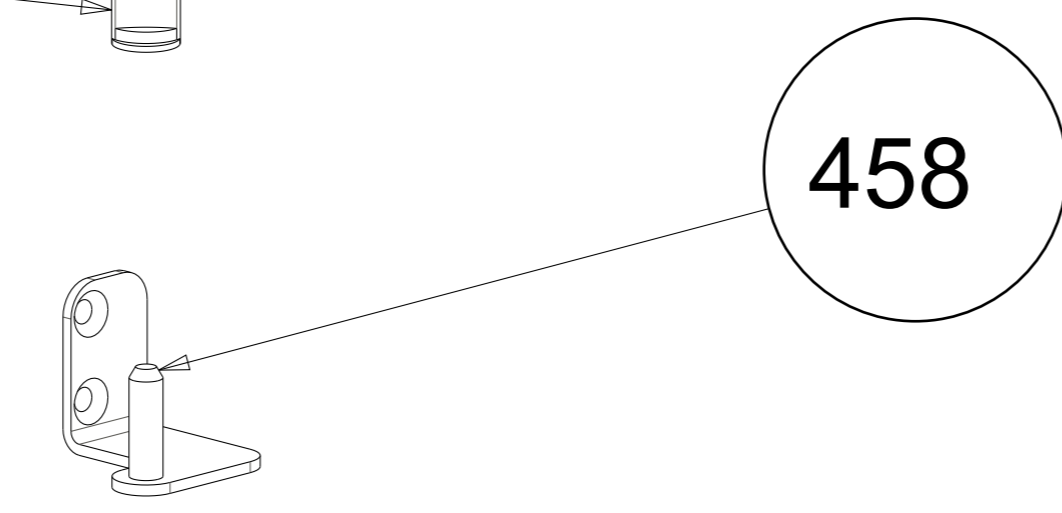

147

823

249

459

026

247

026

458

432

428

ALTERNATIVE HANDLE DESIGN

428