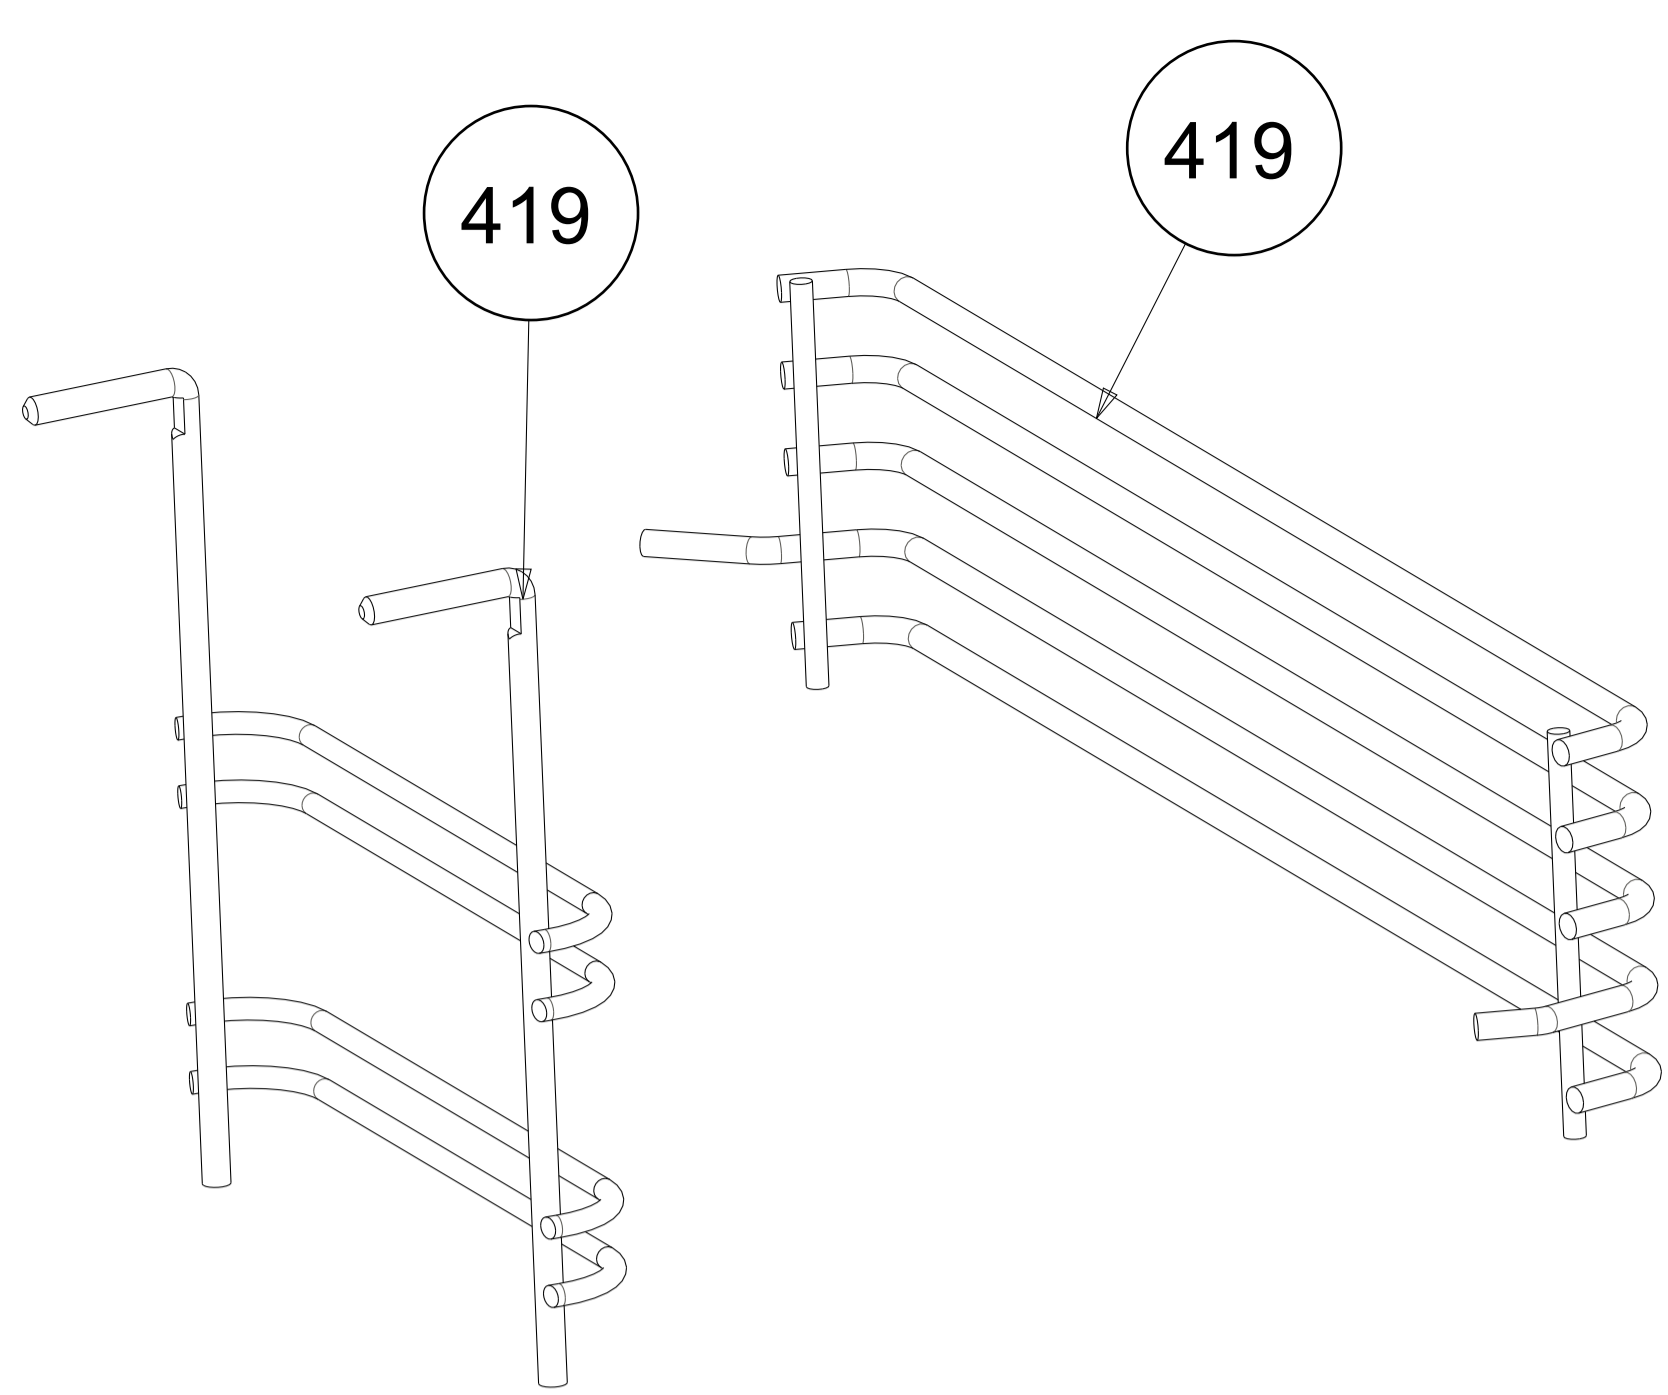

ALTERNATIVE HANDLE DESIGN

428

835

256

454

THE PARTS ON THIS DRAWING ARE REPRESENTATIVE ONLY AND MAY VARY VISUALLY

ALTERNATIVE SHELF GUIDES - KEY NUMBER FOR OPPOSITE HAND 420

0585