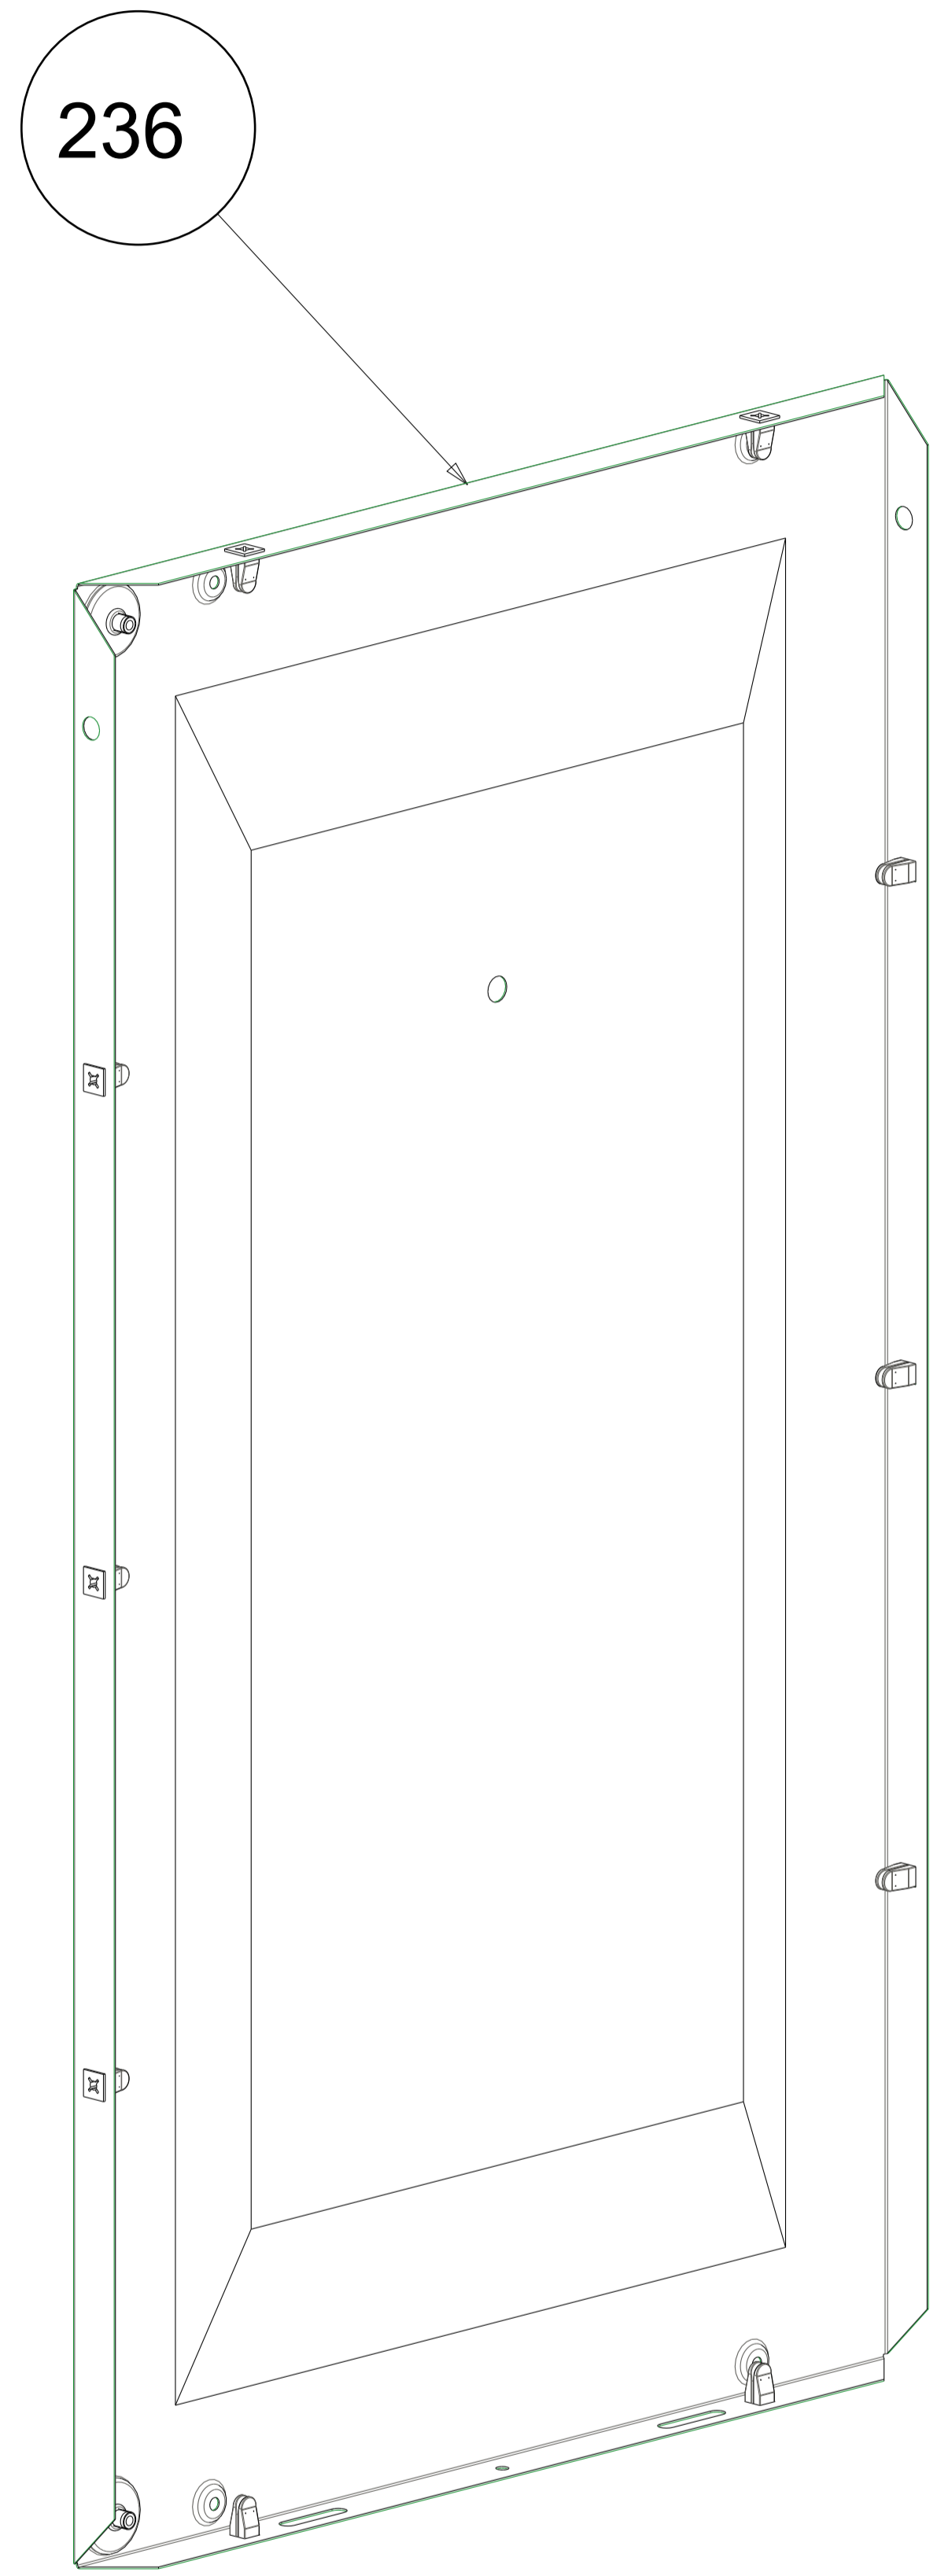

ALTERNATIVE HANDLE DESIGN