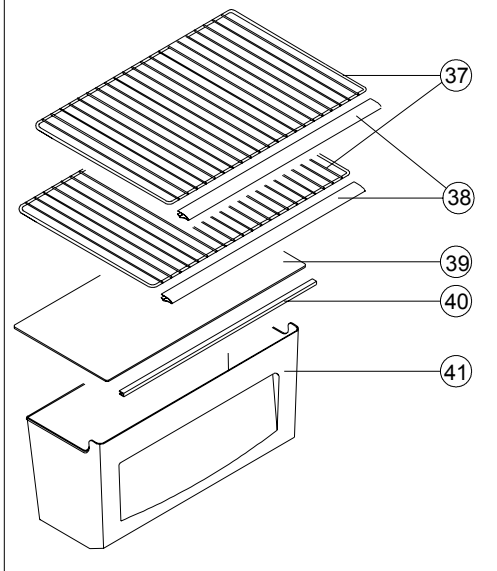

WIRE SHELF DESIGN

GLASS SHELF DESIGN

151

151

OPTIONAL

151

154

152