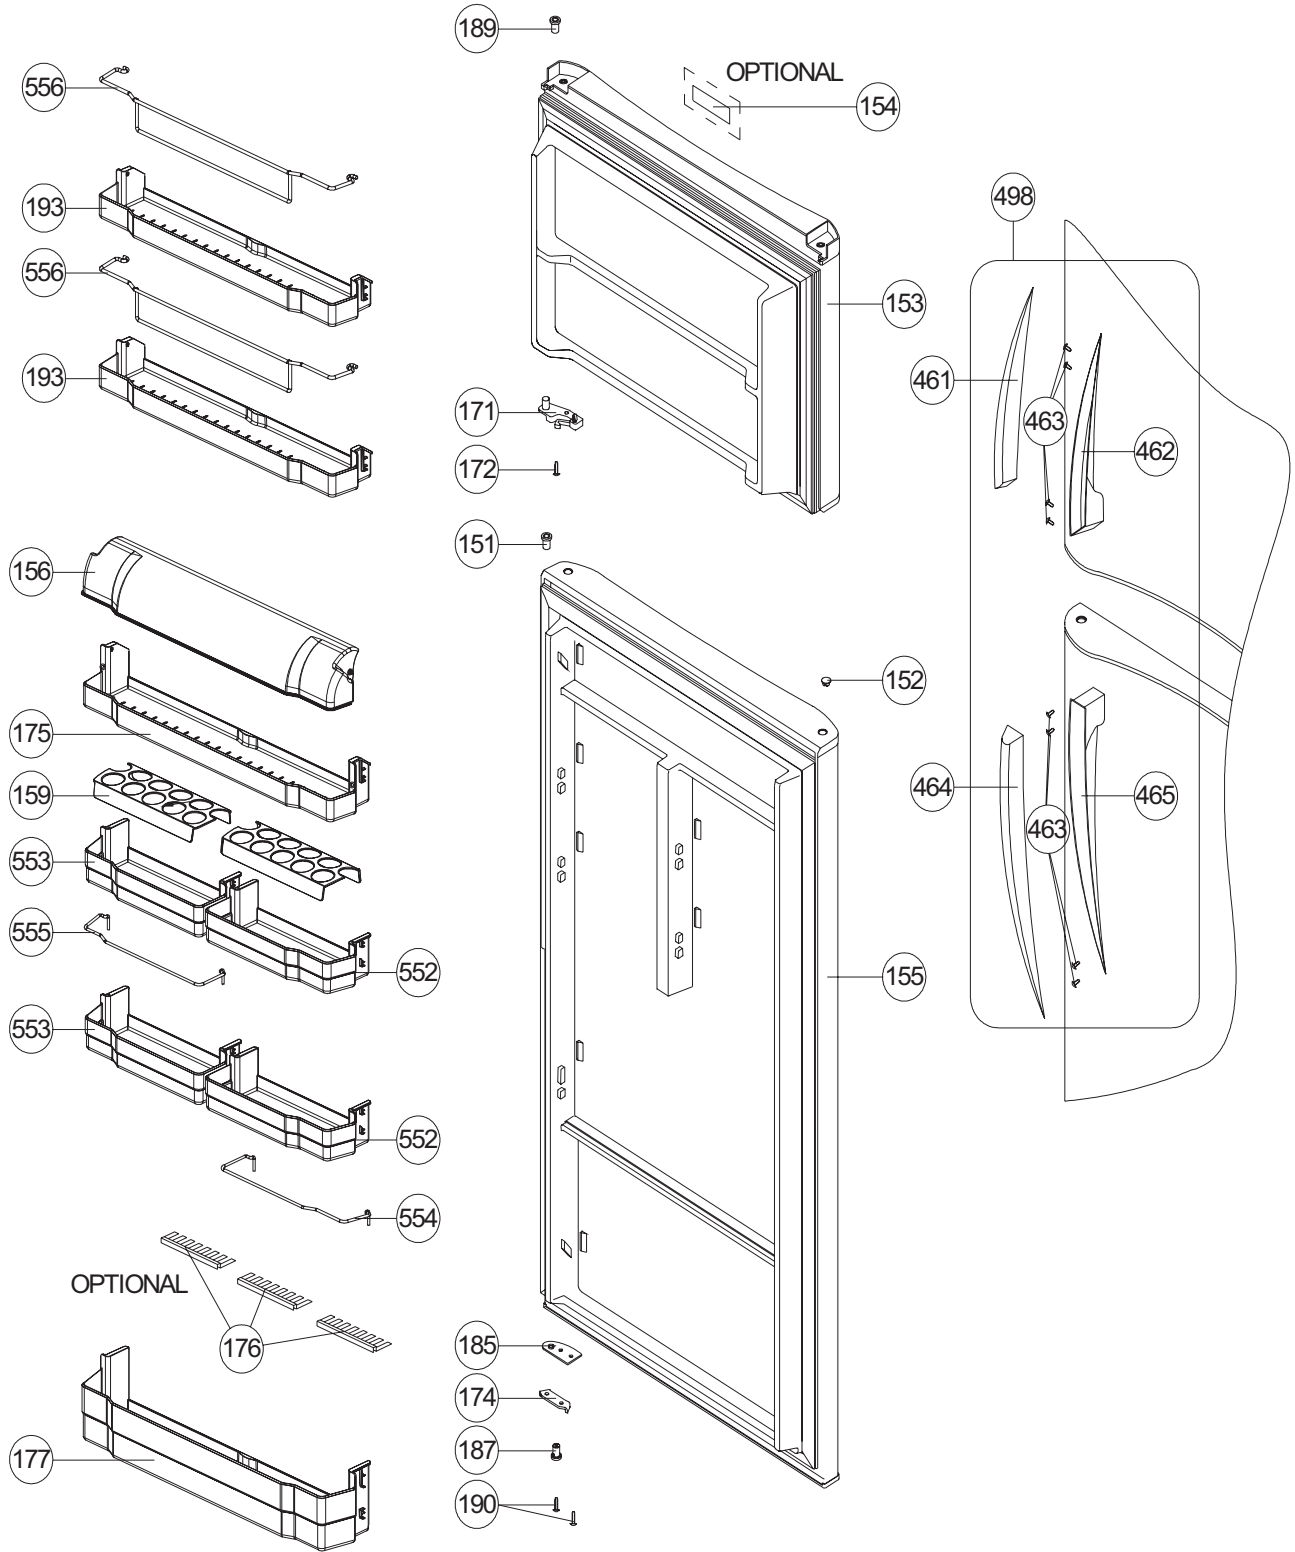

NOTE : On this exploded view, standard accessories drawings are used. According to your product, some changes may became on the accessories.

T-DESIGN DOOR SHELF DESIGN

OPTIONAL