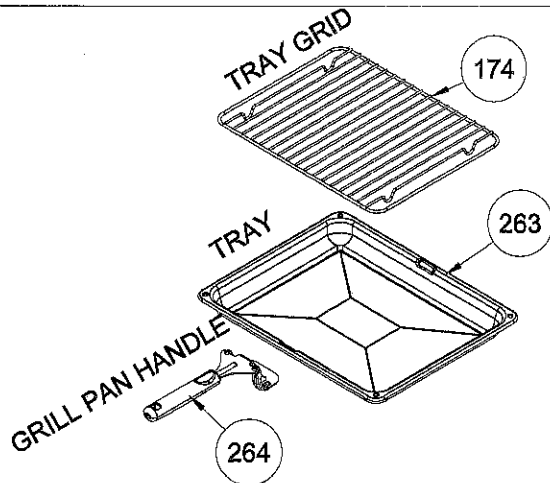

GRILL PAN AND HANDLE SET
(TRAY SET FOR GRILL)
POSITION NUMBER : 265 (OPTIONAL)