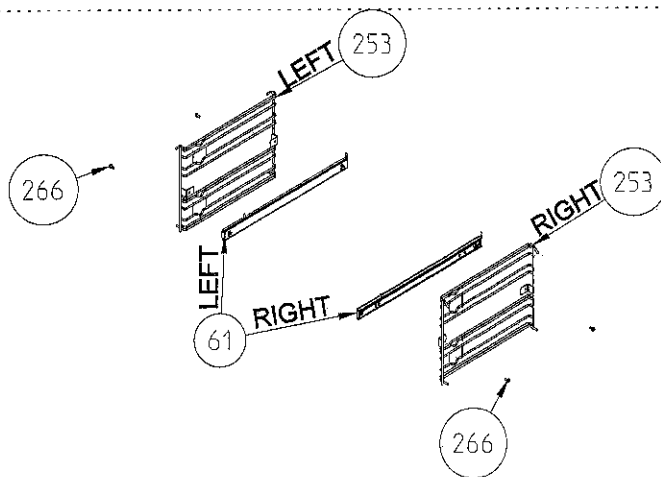

WIRE SHELF CAVITY ASSEMBLY WITH / WITHOUT CATALYTIC PANEL (OPTIONAL)

WIRE SHELF CAVITY ASSEMBLY WITH / WITHOUT CATALYTIC PANEL OPTIONAL : TELESCOPIC RAIL (R / L)

WIRE SHELF CAVITY ASSEMBLY WITH / WITHOUT CATALYTIC PANEL OPTIONAL : DOUBLE TELESCOPIC RAILS (R / L)

WIRE SHELF CAVITY ASSEMBLY
WITH/ WITHOUT CATALYTIC PANEL
OPTIONAL:DOUBLE TELESCOPIC RAIL (R / L)

WIRE SHELF CAVITY ASSEMBLY
WITH/ WITHOUT CATALYTIC PANEL
OPTIONAL:TELESCOPIC RAIL (R / L)

POSITION NUMBER : 587
WIRE SHELF
OPTIONAL:DOUBLE TELESCOPIC RAIL (R / L) GROUP