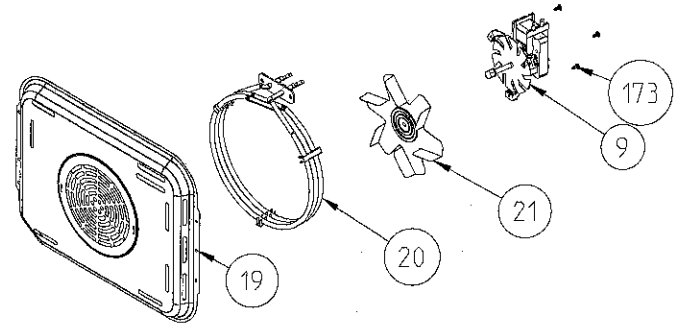

POSITION NUMBER :588
WIRE SHELF
OPTIONAL: SINGLE TELESCOPIC RAIL (R / L) GROUP

POSITION NUMBER : 585
WIRE SHELF
OPTIONAL:DOUBLE TELESCOPIC RAIL (R / L) GROUP

POSITION NUMBER: 586
WIRE SHELF
OPTIONAL: SINGLE TELESCOPIC RAIL (R / L) GROUP

GRILL PAN AND HANDLE SET
(TRAY SET FOR GRILL)
POSITION NUMBER : 265 (OPTIONAL)

TRAYS & GRID
(OPTIONAL FOR DB.OVEN ELC)

GRID
(OPTIONAL)

TRUNSPIT
(OPTIONAL)

TOP AND HEATING GRILL ELEMENT
(OPTIONAL)

RING HEATING ELEMENT WITH FAN (OPTIONAL)