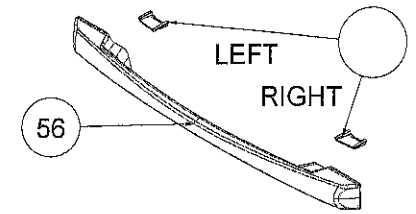

HANDLES WITH TUNNEL TAP

56

NO FAN TYPE (ONLY FOR
BUILT-IN - OPTIONAL)