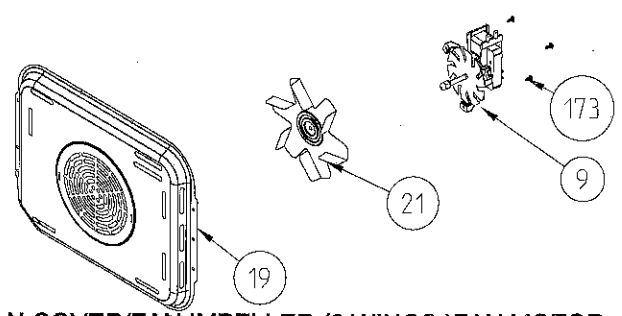

GRILL PAN AND HANDLE SET
(TRAY SET FOR GRILL)
POSITION NUMBER : 265 (OPTIONAL)

TRAYS & GRID
(OPTIONAL FOR DB.OVEN ELC)

GRID
(OPTIONAL)

TRUNSPIT
(OPTIONAL)

TOP AND HEATING GRILL ELEMENT
(OPTIONAL)

RING HEATING ELEMENT WITH FAN (OPTIONAL)