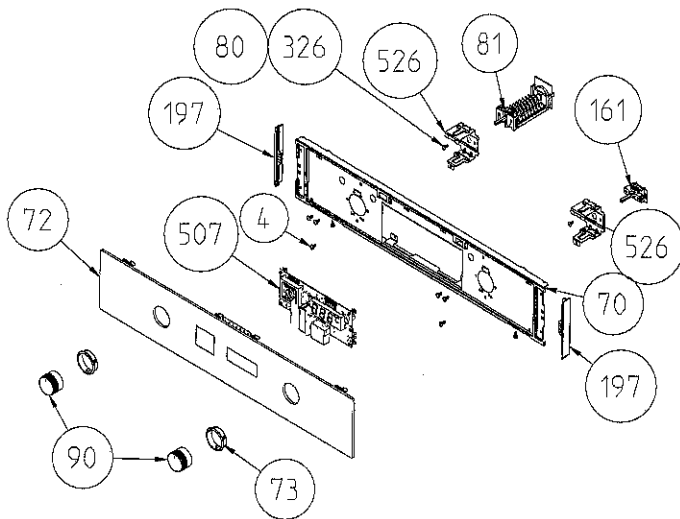

TOUCH CONTROLLED GLASS CONTROL PANEL ASSEMBLY (OPTIONAL)

ELECTRONIC TIMERED GLASS CONTROL PANEL ASSEMBLY (OPTIONAL)

ANALOG TIMER (OPTIONAL)

OVEN ELECTRONIC CONTROL GROUP (POSITION NO 381)

NOTE: The screws shown by the number 326 is used in transparent pipo knobs.

VISIO TOUCH TIMERED GLASS CONTROL PANEL ASSEMBLY (OPTIONAL)

NOTE: The screws shown by the number 326 is used in transparent pipo knobs.

VISIO DISPLAY TIMERED GLASS CONTROL PANEL ASSEMBLY (OPTIONAL)

VESTEL FULL TOUCH GLASS CONTROL PANEL ASSEMBLY (OPTIONAL)

LCD SMART GLASS CONTROL PANEL ASSEMBLY (OPTIONAL)

OVEN DOOR HANDLES (OPTIONAL)
HANDLES WITHOUT TAP & BRACKET

56

ELLIPSE ARC

56

D PROFILE ARC

56

METALUX