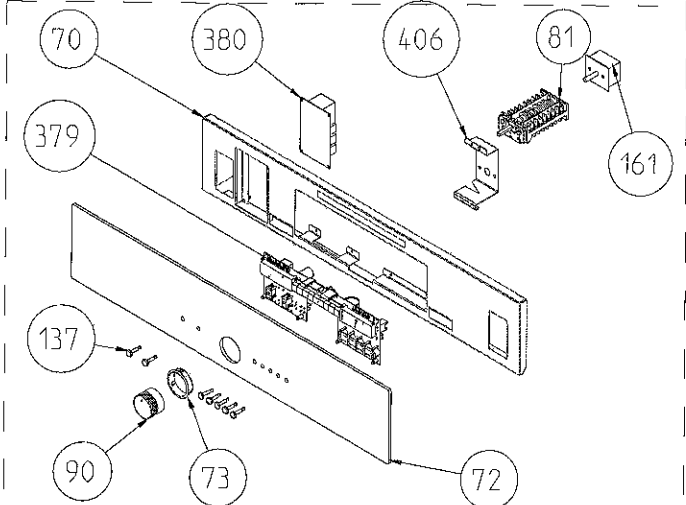

BUILT-IN OVEN FULL GLASS OVEN DOOR

METAL CONTROL PANEL ASSEMBLY

GLASS CONTROL PANEL ASSEMBLY (OPTIONAL)

DIGITAL TIMER (OPTIONAL)

MECHANIC TIMER (OPTIONAL)

GLASS CONTROL PANELS (OPTIONAL)

GLASS CONTROL PANELS WITH INOX ADD-ONS (OPTIONAL)

TOUCH CONTROLLED GLASS CONTROL PANEL ASSEMBLY (OPTIONAL)

ELECTRONIC TIMERED GLASS CONTROL PANEL ASSEMBLY (OPTIONAL)

ANALOG TIMER (OPTIONAL)

OVEN ELECTRONIC CONTROL GROUP (POSITION NO 381)

NOTE: The screws shown by the number 326 is used in transparent pipo knobs.