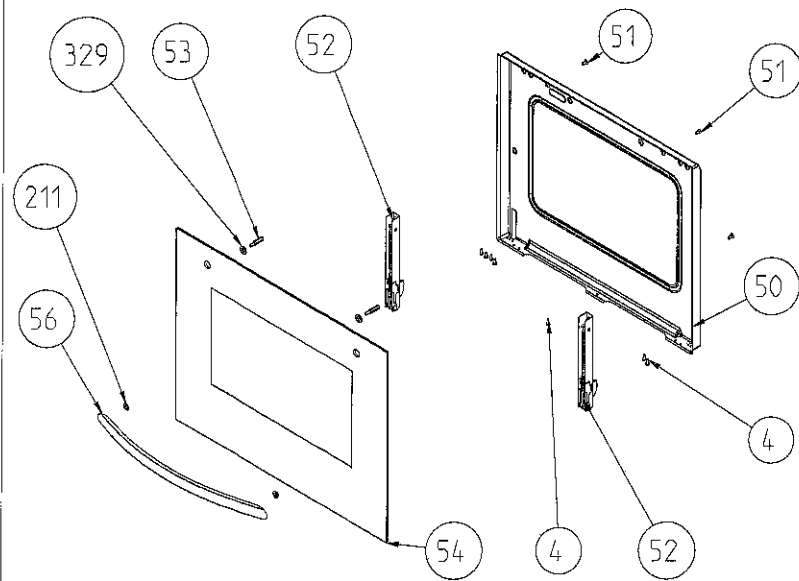

**OVEN DOOR ASSEMBLY (OUTER & INNER)
(POSITION NO 378)**