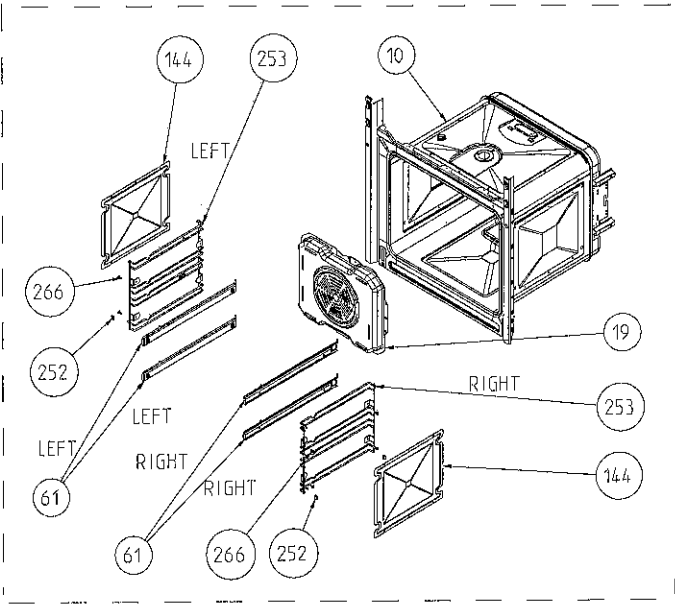

WIRE SHELF CAVITY ASSEMBLY WITH / WITHOUT CATALYTIC PANEL (OPTIONAL)

WIRE SHELF CAVITY ASSEMBLY WITH / WITHOUT CATALYTIC PANEL OPTIONAL : TELESCOPIC RAIL (R / L)

WIRE SHELF CAVITY ASSEMBLY WITH / WITHOUT CATALYTIC PANEL OPTIONAL : DOUBLE TELESCOPIC RAILS (R / L)

WIRE SHELF CAVITY ASSEMBLY
WITH/ WITHOUT CATALYTIC PANEL
OPTIONAL:DOUBLE TELESCOPIC RAIL (R / L)

WIRE SHELF CAVITY ASSEMBLY
WITH/ WITHOUT CATALYTIC PANEL
OPTIONAL:TELESCOPIC RAIL (R / L)

POSITION NUMBER : 587
WIRE SHELF
OPTIONAL:DOUBLE TELESCOPIC RAIL (R / L) GROUP