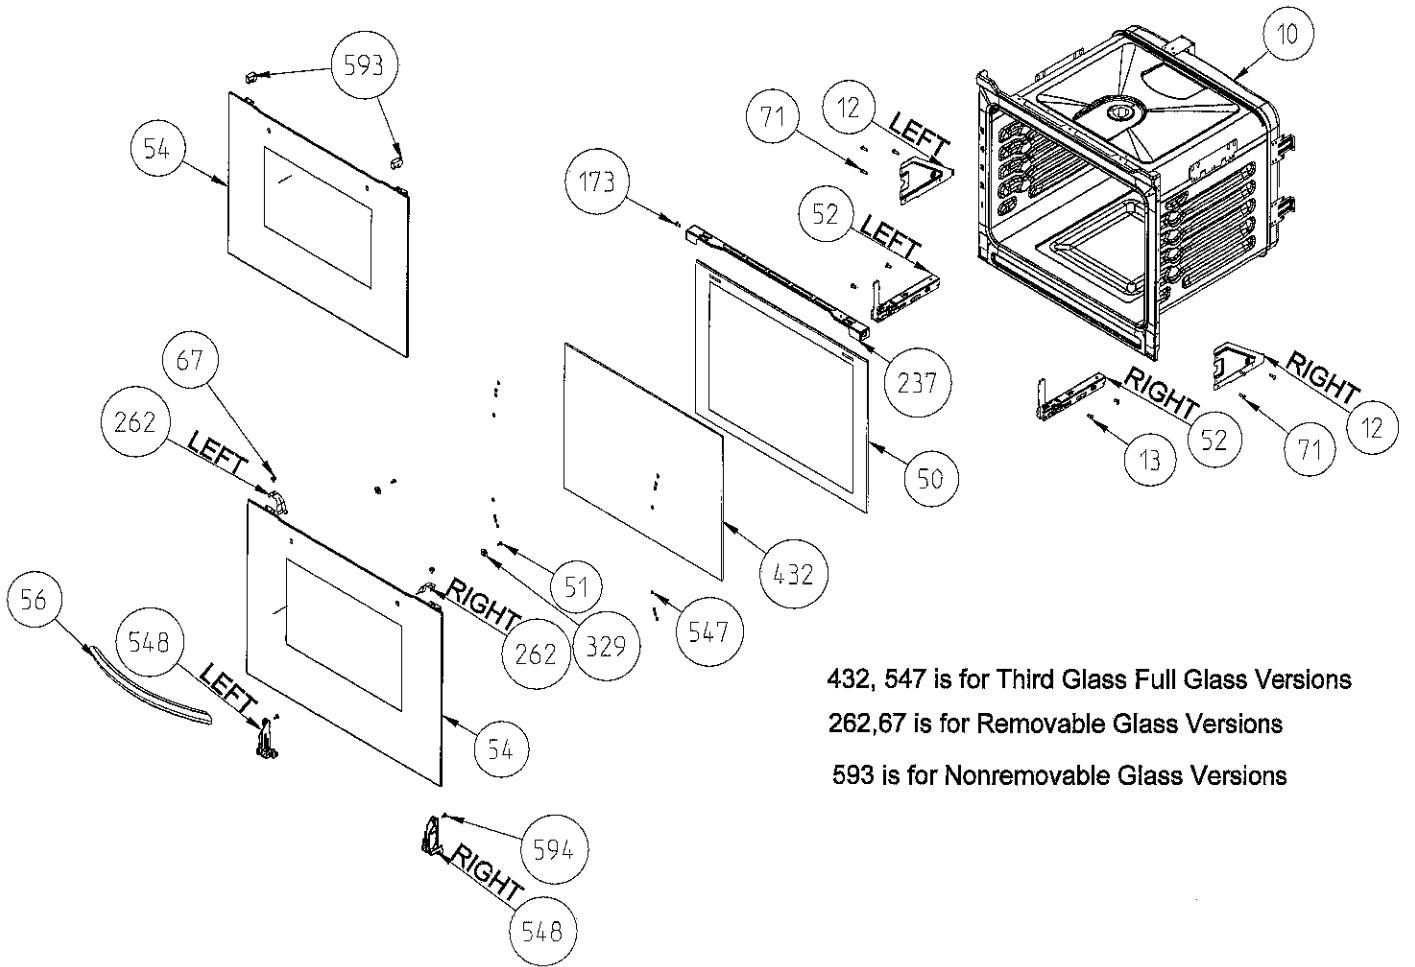

BUILT-IN OVEN FULL GLASS OVEN DOOR