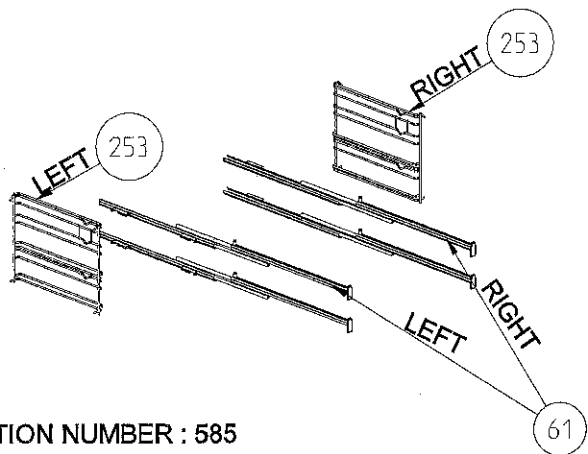

WIRE SHELF CAVITY ASSEMBLY WITH / WITHOUT CATALYTIC PANEL (OPTIONAL)

WIRE SHELF CAVITY ASSEMBLY WITH / WITHOUT CATALYTIC PANEL OPTIONAL : TELESCOPIC RAIL (R / L)

WIRE SHELF CAVITY ASSEMBLY WITH / WITHOUT CATALYTIC PANEL OPTIONAL : DOUBLE TELESCOPIC RAILS (R / L)

WIRE SHELF CAVITY ASSEMBLY
WITH/ WITHOUT CATALYTIC PANEL
OPTIONAL:DOUBLE TELESCOPIC RAIL (R / L)

WIRE SHELF CAVITY ASSEMBLY
WITH/ WITHOUT CATALYTIC PANEL
OPTIONAL:TELESCOPIC RAIL (R / L)

POSITION NUMBER : 587
WIRE SHELF
OPTIONAL:DOUBLE TELESCOPIC RAIL (R / L) GROUP

POSITION NUMBER :588
WIRE SHELF
OPTIONAL: SINGLE TELESCOPIC RAIL (R / L) GROUP

POSITION NUMBER : 585
WIRE SHELF
OPTIONAL:DOUBLE TELESCOPIC RAIL (R / L) GROUP

POSITION NUMBER: 586
WIRE SHELF
OPTIONAL: SINGLE TELESCOPIC RAIL (R / L) GROUP