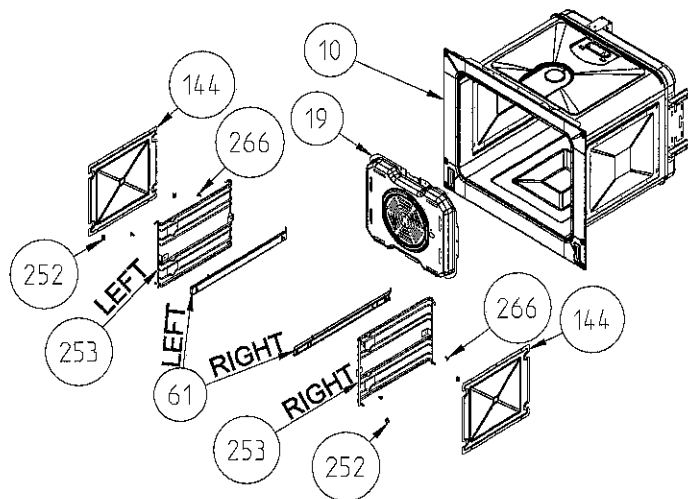

WIRE SHELF CAVITY ASSEMBLY WITH / WITHOUT CATALYTIC PANEL (OPTIONAL)

WIRE SHELF CAVITY ASSEMBLY WITH / WITHOUT CATALYTIC PANEL OPTIONAL : TELESCOPIC RAIL (R / L)

WIRE SHELF CAVITY ASSEMBLY WITH / WITHOUT CATALYTIC PANEL OPTIONAL : DOUBLE TELESCOPIC RAILS (R / L)

WIRE SHELF CAVITY ASSEMBLY
WITH/ WITHOUT CATALYTIC PANEL
OPTIONAL:DOUBLE TELESCOPIC RAIL (R / L)

WIRE SHELF CAVITY ASSEMBLY
WITH/ WITHOUT CATALYTIC PANEL
OPTIONAL:TELESCOPIC RAIL (R / L)

POSITION NUMBER : 587
WIRE SHELF
OPTIONAL:DOUBLE TELESCOPIC RAIL (R / L) GROUP