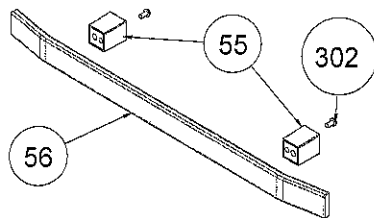

56

3D QUADRANGLE (ONLY FOR
FS/ NEW G/ BUILT-IN - OPTIONAL)