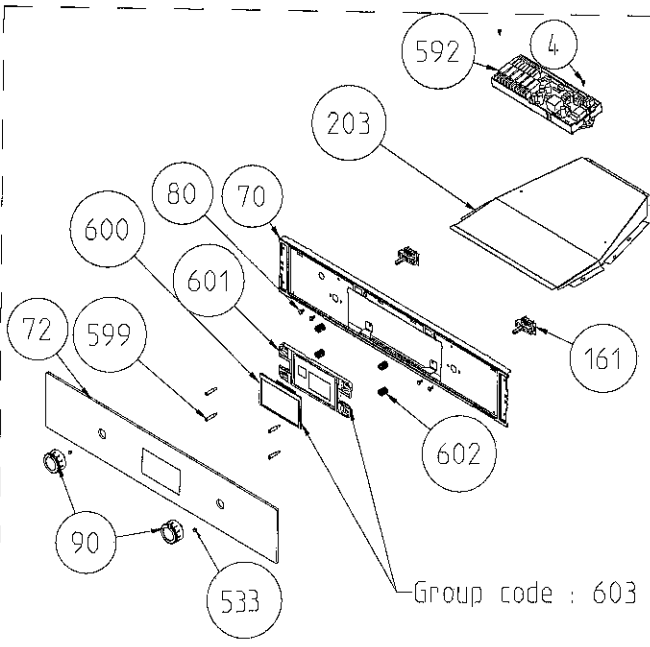

TOUCH CONTROLLED GLASS CONTROL PANEL ASSEMBLY (OPTIONAL)

ELECTRONIC TIMERED GLASS CONTROL PANEL ASSEMBLY (OPTIONAL)

ANALOG TIMER (OPTIONAL)

OVEN ELECTRONIC CONTROL GROUP (POSITION NO 381)

NOTE: The screws shown by the number 326 is used in transparent pipo knobs.

VISIO TOUCH TIMERED GLASS CONTROL PANEL ASSEMBLY (OPTIONAL)

NOTE: The screws shown by the number 326 is used in transparent pipo knobs.

VISIO DISPLAY TIMERED GLASS CONTROL PANEL ASSEMBLY (OPTIONAL)

VESTEL FULL TOUCH GLASS CONTROL PANEL ASSEMBLY (OPTIONAL)

LCD SMART GLASS CONTROL PANEL ASSEMBLY (OPTIONAL)

OVEN DOOR HANDLES (OPTIONAL)
HANDLES WITHOUT TAP & BRACKET

56

ELLIPSE ARC

56

D PROFILE ARC

56

METALUX