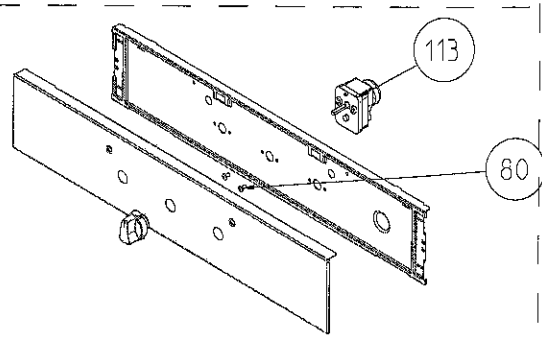

BUILT-IN OVEN FULL GLASS OVEN DOOR

METAL CONTROL PANEL ASSEMBLY

GLASS CONTROL PANEL ASSEMBLY (OPTIONAL)

DIGITAL TIMER (OPTIONAL)

MECHANIC TIMER (OPTIONAL)

GLASS CONTROL PANELS (OPTIONAL)

GLASS CONTROL PANELS WITH INOX ADD-ONS (OPTIONAL)

TOUCH CONTROLLED GLASS CONTROL PANEL ASSEMBLY (OPTIONAL)

ELECTRONIC TIMERED GLASS CONTROL PANEL ASSEMBLY (OPTIONAL)

ANALOG TIMER (OPTIONAL)

OVEN ELECTRONIC CONTROL GROUP (POSITION NO 381)

NOTE: The screws shown by the number 326 is used in transparent pipo knobs.