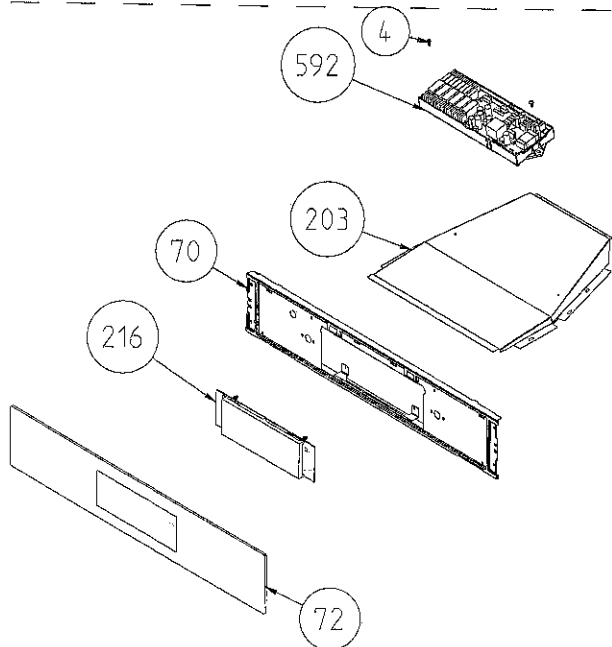

TOUCH CONTROLLED GLASS CONTROL PANEL ASSEMBLY (OPTIONAL)

ELECTRONIC TIMERED GLASS CONTROL PANEL ASSEMBLY (OPTIONAL)

ANALOG TIMER (OPTIONAL)

OVEN ELECTRONIC CONTROL GROUP (POSITION NO 381)

NOTE: The screws shown by the number 326 is used in transparent pipo knobs.

VISIO TOUCH TIMERED GLASS CONTROL PANEL ASSEMBLY (OPTIONAL)

NOTE: The screws shown by the number 326 is used in transparent pipo knobs.

VISIO DISPLAY TIMERED GLASS CONTROL PANEL ASSEMBLY (OPTIONAL)

VESTEL FULL TOUCH GLASS CONTROL PANEL ASSEMBLY (OPTIONAL)