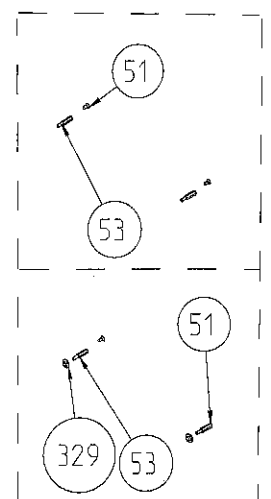

**HANDLE ASSEMBLY
GROUP
(POSITION NO 49)
(OPTIONAL)**