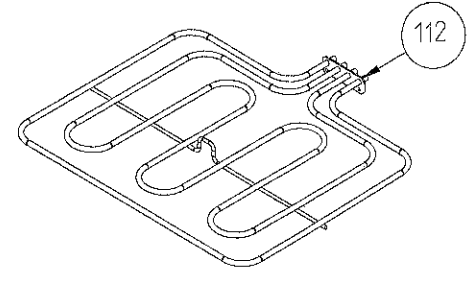

POSITION NUMBER :588
WIRE SHELF
OPTIONAL: SINGLE TELESCOPIC RAIL (R / L) GROUP

POSITION NUMBER : 585
WIRE SHELF
OPTIONAL:DOUBLE TELESCOPIC RAIL (R / L) GROUP

POSITION NUMBER: 586
WIRE SHELF
OPTIONAL: SINGLE TELESCOPIC RAIL (R / L) GROUP

GRILL PAN AND HANDLE SET
(TRAY SET FOR GRILL)
POSITION NUMBER : 265 (OPTIONAL)

TRAYS & GRID
(OPTIONAL FOR DB.OVEN ELC)

GRID
(OPTIONAL)

TRUNSPIT
(OPTIONAL)

TOP AND HEATING GRILL ELEMENT
(OPTIONAL)

RING HEATING ELEMENT WITH FAN (OPTIONAL)