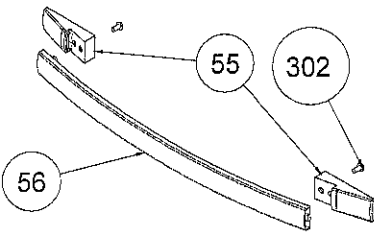

LCD SMART GLASS CONTROL PANEL ASSEMBLY (OPTIONAL)

OVEN DOOR HANDLES (OPTIONAL)
HANDLES WITHOUT TAP & BRACKET

56

ELLIPSE ARC

56

D PROFILE ARC

56

METALUX

56

D PROFILE ARC, ELECTROLUX
(ONLY FOR FS - OPTIONAL)

56

FNP (ONLY FOR BUILT-IN -
OPTIONAL)

56

RUSTIC

HANDLES WITH BRACKET

56