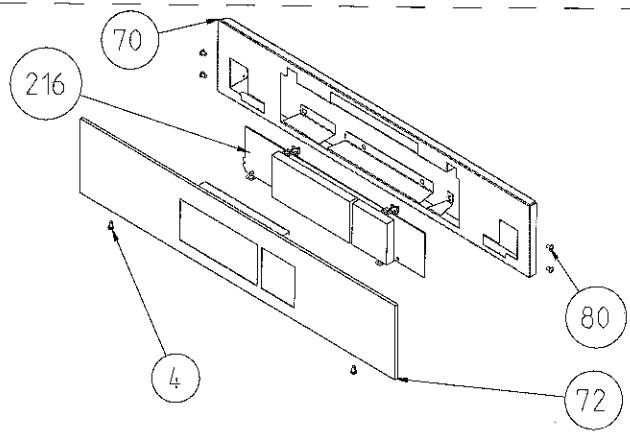

TOUCH CONTROLLED GLASS CONTROL PANEL ASSEMBLY (OPTIONAL)

ELECTRONIC TIMERED GLASS CONTROL PANEL ASSEMBLY (OPTIONAL)

ANALOG TIMER (OPTIONAL)

OVEN ELECTRONIC CONTROL GROUP (POSITION NO 381)

NOTE: The screws shown by the number 326 is used in transparent pipo knobs.