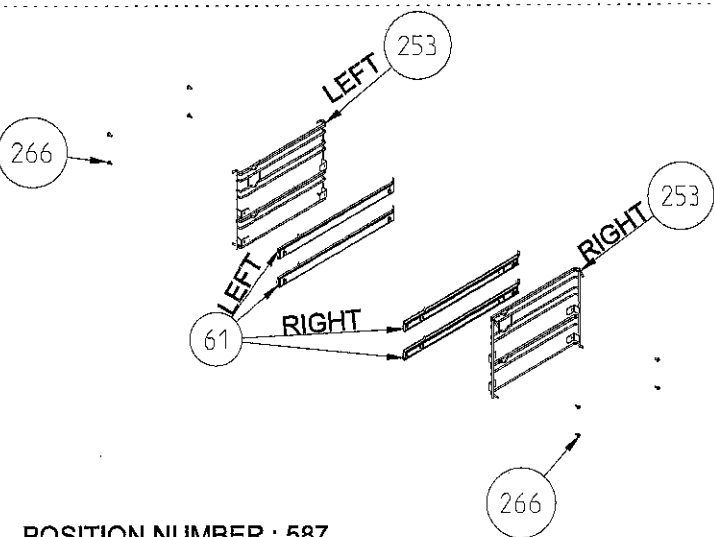

WIRE SHELF CAVITY ASSEMBLY WITH / WITHOUT CATALYTIC PANEL (OPTIONAL)

WIRE SHELF CAVITY ASSEMBLY WITH / WITHOUT CATALYTIC PANEL OPTIONAL : TELESCOPIC RAIL (R / L)

WIRE SHELF CAVITY ASSEMBLY WITH / WITHOUT CATALYTIC PANEL OPTIONAL : DOUBLE TELESCOPIC RAILS (R / L)

WIRE SHELF CAVITY ASSEMBLY
WITH/ WITHOUT CATALYTIC PANEL
OPTIONAL:DOUBLE TELESCOPIC RAIL (R / L)

WIRE SHELF CAVITY ASSEMBLY
WITH/ WITHOUT CATALYTIC PANEL
OPTIONAL:TELESCOPIC RAIL (R / L)

POSITION NUMBER : 587
WIRE SHELF
OPTIONAL:DOUBLE TELESCOPIC RAIL (R / L) GROUP