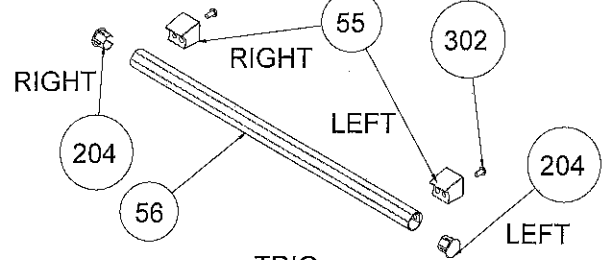

FLAT QUADRANGLE
(ONLY FOR FS/ NEW G/ BUILT-IN - OPTIONAL)

204

56

ARC TUBE

RIGHT

56

FLAT SLICE

RIGHT