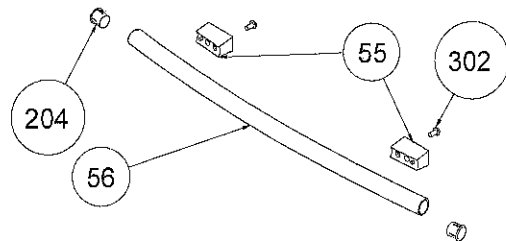

OVEN DOOR HANDLES (OPTIONAL)
HANDLES WITHOUT TAP & BRACKET

56

56

56

56

56

56

HANDLES WITH BRACKET

56

56

HANDLES WITH TUNNEL TAP

56

HANDLES WITH TAP & BRACKET

56

204

56

RIGHT

56

RIGHT

56

RIGHT

204

56

204

LEFT