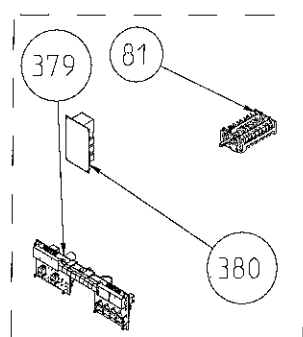

TOUCH CONTROLLED GLASS CONTROL PANEL ASSEMBLY (OPTIONAL)

ELECTRONIC TIMERED GLASS CONTROL PANEL ASSEMBLY (OPTIONAL)

ANALOG TIMER (OPTIONAL)

OVEN ELECTRONIC CONTROL GROUP (POSITION NO 381)

NOTE: The screws shown by the number 326 is used in transparent pipo knobs.