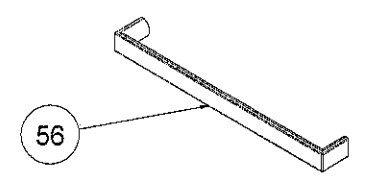

D PROFILE ARC

56

FNP (ONLY FOR BUILT-IN -
OPTIONAL)