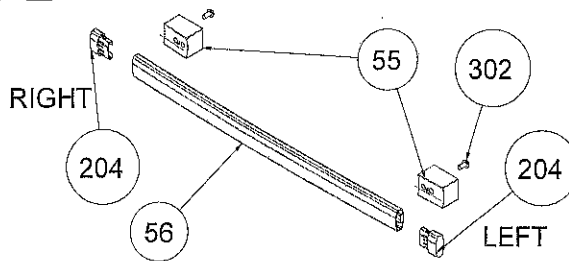

FLAT SLICE

RIGHT

204

56

CURVED QUADRANGLE

204

LEFT