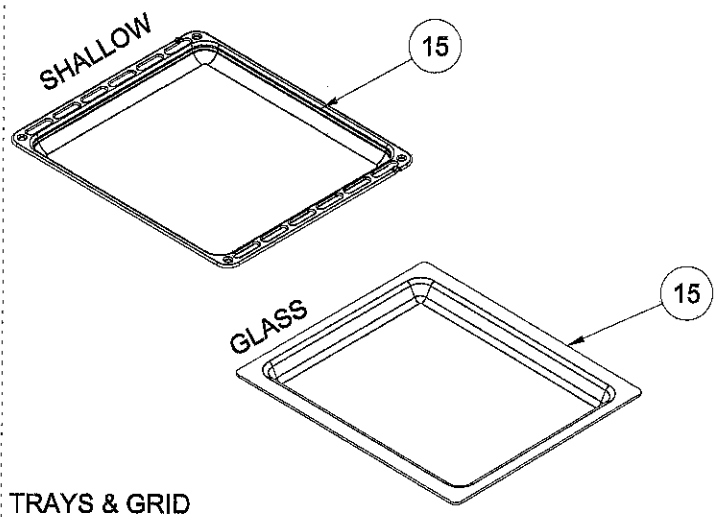

TRAYS & GRID
(OPTIONAL FOR DB.OVEN ELC)