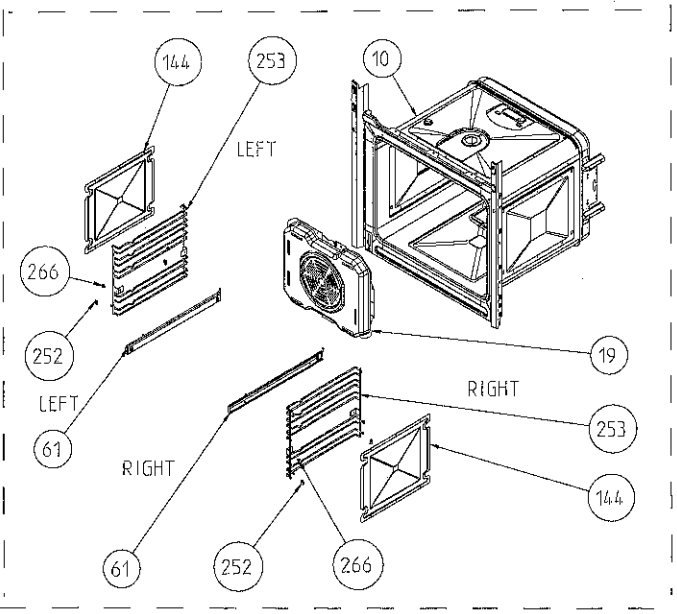

WIRE SHELF CAVITY ASSEMBLY WITH / WITHOUT CATALYTIC PANEL (OPTIONAL)

WIRE SHELF CAVITY ASSEMBLY WITH / WITHOUT CATALYTIC PANEL OPTIONAL : TELESCOPIC RAIL (R / L)

WIRE SHELF CAVITY ASSEMBLY WITH / WITHOUT CATALYTIC PANEL OPTIONAL : DOUBLE TELESCOPIC RAILS (R / L)

WIRE SHELF CAVITY ASSEMBLY
WITH/ WITHOUT CATALYTIC PANEL
OPTIONAL:DOUBLE TELESCOPIC RAIL (R / L)

WIRE SHELF CAVITY ASSEMBLY
WITH/ WITHOUT CATALYTIC PANEL
OPTIONAL:TELESCOPIC RAIL (R / L)

POSITION NUMBER : 587
WIRE SHELF
OPTIONAL:DOUBLE TELESCOPIC RAIL (R / L) GROUP