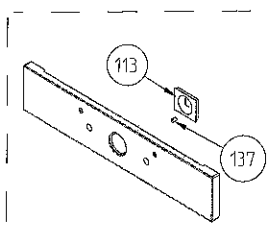

TOUCH CONTROLLED GLASS CONTROL PANEL ASSEMBLY (OPTIONAL)

ELECTRONIC TIMERED GLASS CONTROL PANEL ASSEMBLY (OPTIONAL)

ANALOG TIMER (OPTIONAL)

OVEN ELECTRONIC CONTROL GROUP (POSITION NO 381)

NOTE: The screws shown by the number 326 is used in transparent pipo knobs.