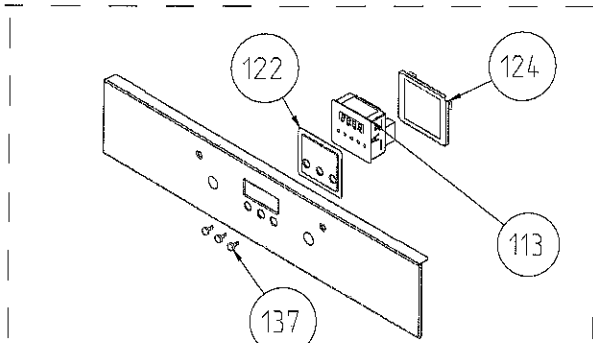

BUILT-IN OVEN FULL GLASS OVEN DOOR

METAL CONTROL PANEL ASSEMBLY

GLASS CONTROL PANEL ASSEMBLY (OPTIONAL)

DIGITAL TIMER (OPTIONAL)

MECHANIC TIMER (OPTIONAL)

GLASS CONTROL PANELS (OPTIONAL)

GLASS CONTROL PANELS WITH INOX ADD-ONS (OPTIONAL)

TOUCH CONTROLLED GLASS CONTROL PANEL ASSEMBLY (OPTIONAL)

ELECTRONIC TIMERED GLASS CONTROL PANEL ASSEMBLY (OPTIONAL)

ANALOG TIMER (OPTIONAL)

OVEN ELECTRONIC CONTROL GROUP (POSITION NO 381)

NOTE: The screws shown by the number 326 is used in transparent pipo knobs.