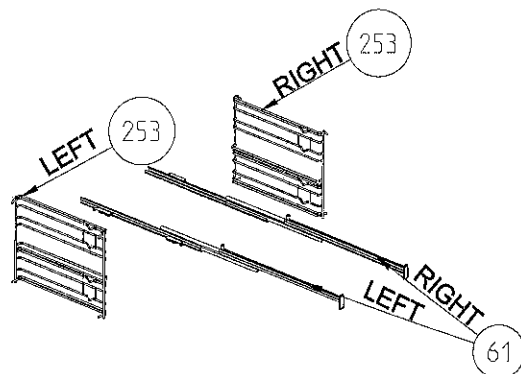

WIRE SHELF CAVITY ASSEMBLY WITH / WITHOUT CATALYTIC PANEL (OPTIONAL)

WIRE SHELF CAVITY ASSEMBLY WITH / WITHOUT CATALYTIC PANEL OPTIONAL : TELESCOPIC RAIL (R / L)

WIRE SHELF CAVITY ASSEMBLY WITH / WITHOUT CATALYTIC PANEL OPTIONAL : DOUBLE TELESCOPIC RAILS (R / L)

WIRE SHELF CAVITY ASSEMBLY
WITH/ WITHOUT CATALYTIC PANEL
OPTIONAL:DOUBLE TELESCOPIC RAIL (R / L)

WIRE SHELF CAVITY ASSEMBLY
WITH/ WITHOUT CATALYTIC PANEL
OPTIONAL:TELESCOPIC RAIL (R / L)

POSITION NUMBER : 587
WIRE SHELF
OPTIONAL:DOUBLE TELESCOPIC RAIL (R / L) GROUP

POSITION NUMBER :588
WIRE SHELF
OPTIONAL: SINGLE TELESCOPIC RAIL (R / L) GROUP

POSITION NUMBER : 585
WIRE SHELF
OPTIONAL:DOUBLE TELESCOPIC RAIL (R / L) GROUP

POSITION NUMBER: 586
WIRE SHELF
OPTIONAL: SINGLE TELESCOPIC RAIL (R / L) GROUP