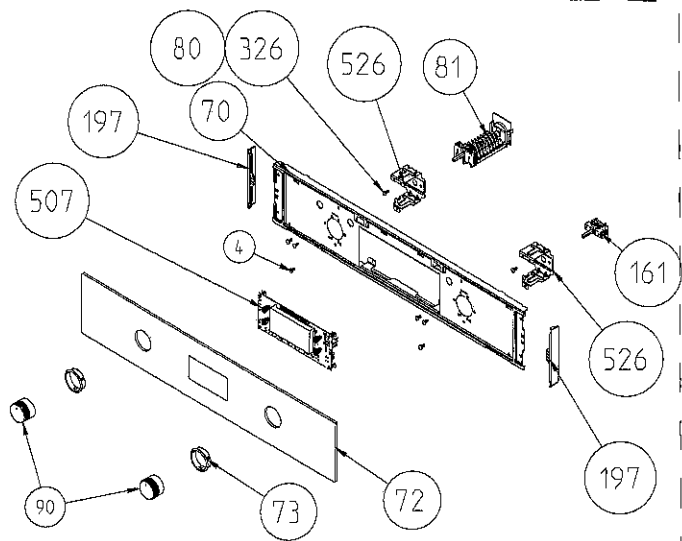

TOUCH CONTROLLED GLASS CONTROL PANEL ASSEMBLY (OPTIONAL)

ELECTRONIC TIMERED GLASS CONTROL PANEL ASSEMBLY (OPTIONAL)

ANALOG TIMER (OPTIONAL)

OVEN ELECTRONIC CONTROL GROUP (POSITION NO 381)

NOTE: The screws shown by the number 326 is used in transparent pipo knobs.

VISIO TOUCH TIMERED GLASS CONTROL PANEL ASSEMBLY (OPTIONAL)

NOTE: The screws shown by the number 326 is used in transparent pipo knobs.

VISIO DISPLAY TIMERED GLASS CONTROL PANEL ASSEMBLY (OPTIONAL)

VESTEL FULL TOUCH GLASS CONTROL PANEL ASSEMBLY (OPTIONAL)

LCD SMART GLASS CONTROL PANEL ASSEMBLY (OPTIONAL)

OVEN DOOR HANDLES (OPTIONAL)
HANDLES WITHOUT TAP & BRACKET

56

ELLIPSE ARC

56

D PROFILE ARC

56

METALUX