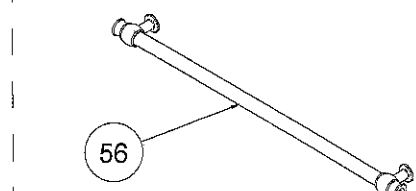

METALUX

56

RUSTIC