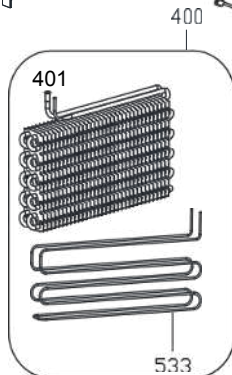

ΠΡΤΙΠΝΑΙ
WITH TOP PANEL LED

ΠΡΤΙΠΝΑΙ
WITH SIDE PANEL LED

154

189

SOGEDIS
ELECTROMAGER

175

175

175B

(OPTIONAL)

177

159

171

185B

173

186B

151