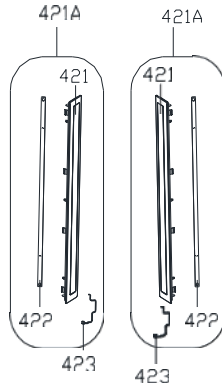

ΠΡΤΙΠΝΑΙ
WITH TOP PANEL LED

ΠΡΤΙΠΝΑΙ
WITH SIDE PANEL LED

154

189

SOGEDIS
ELECTROMAGER

175

175

175B

(OPTIONAL)

177

159

171

185B

173

186B

151