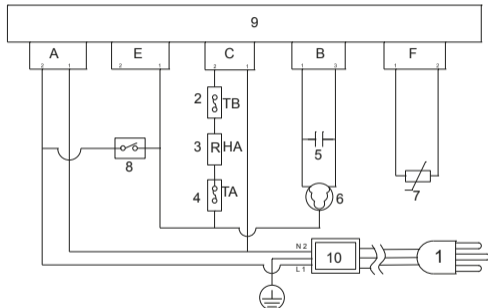

MOTOR INPUT POWER 200W

HEATING POWER 1800W

GRADE OF WATERPROOF IPX4

Contains fluorinated greenhouse
gases covered by the Kyoto
Protocol.
Hermetically sealed.

Circuit Diagram

1. Plug 2. Non-self-resetting thermal cut-out 3. Heater
4. Self-resetting temperature controller 5. Capacitor 6. Motor
7. Temperature sensor 8. Door switch 9. PCB 10. Filter