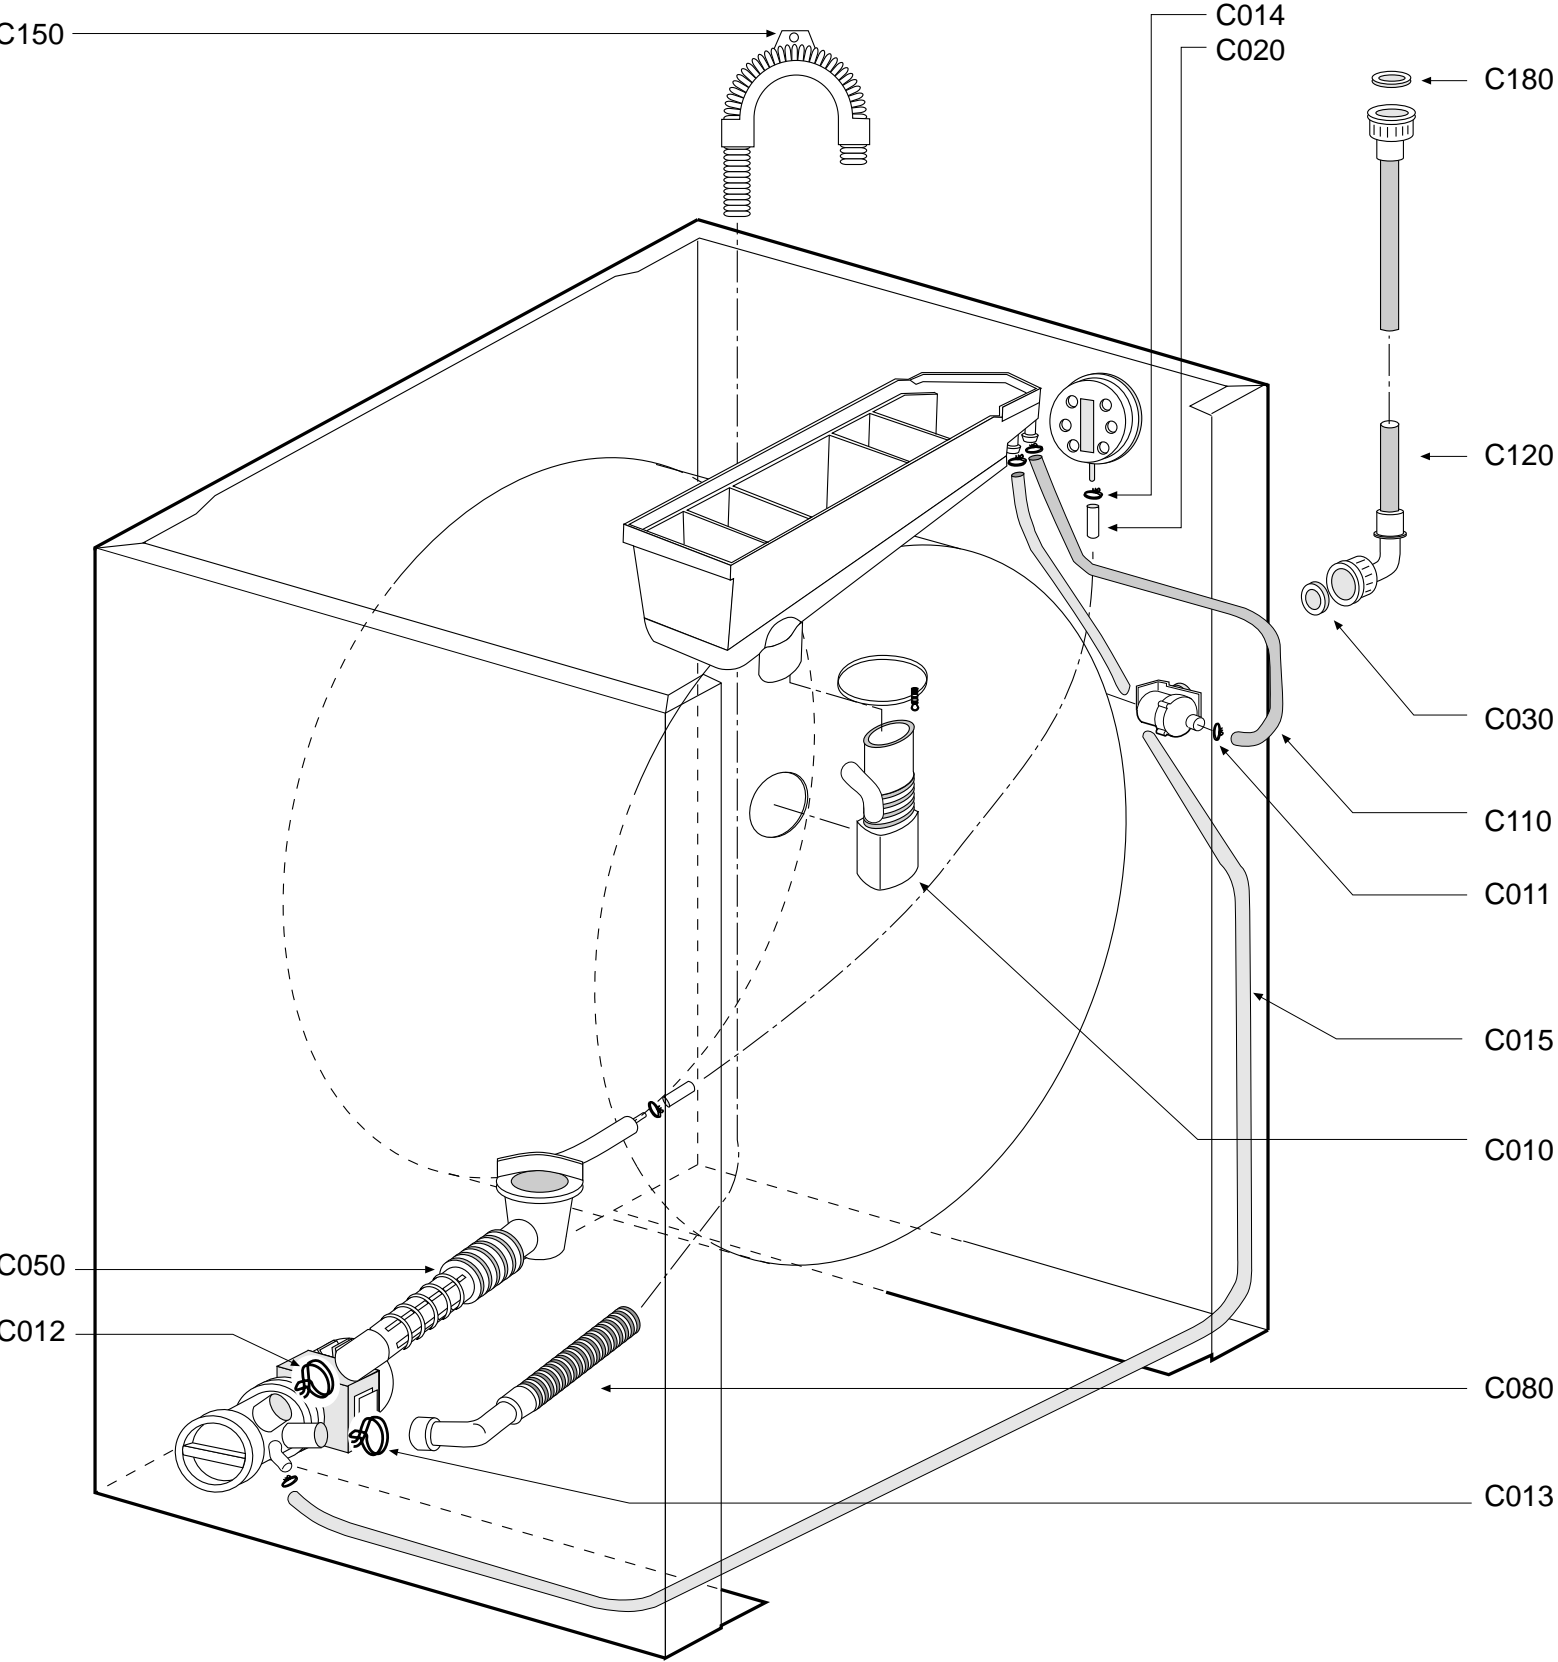

999016294

CABINET T40
HIGH SPIN SPEED
800-1000-1200 r.p.m.
18-11-98

999016317

FRONT. "F" - T40
23/11/98

B050

B110

B017

B018

B420

B020

B350

999016332

LBCA T40 - AF - PRECAR.
02/12/98

99028405

23/10/2000

STAINLESS STEEL TUB T40GX WITH DOOR GASKET AND OVERFLOW SYSTEM