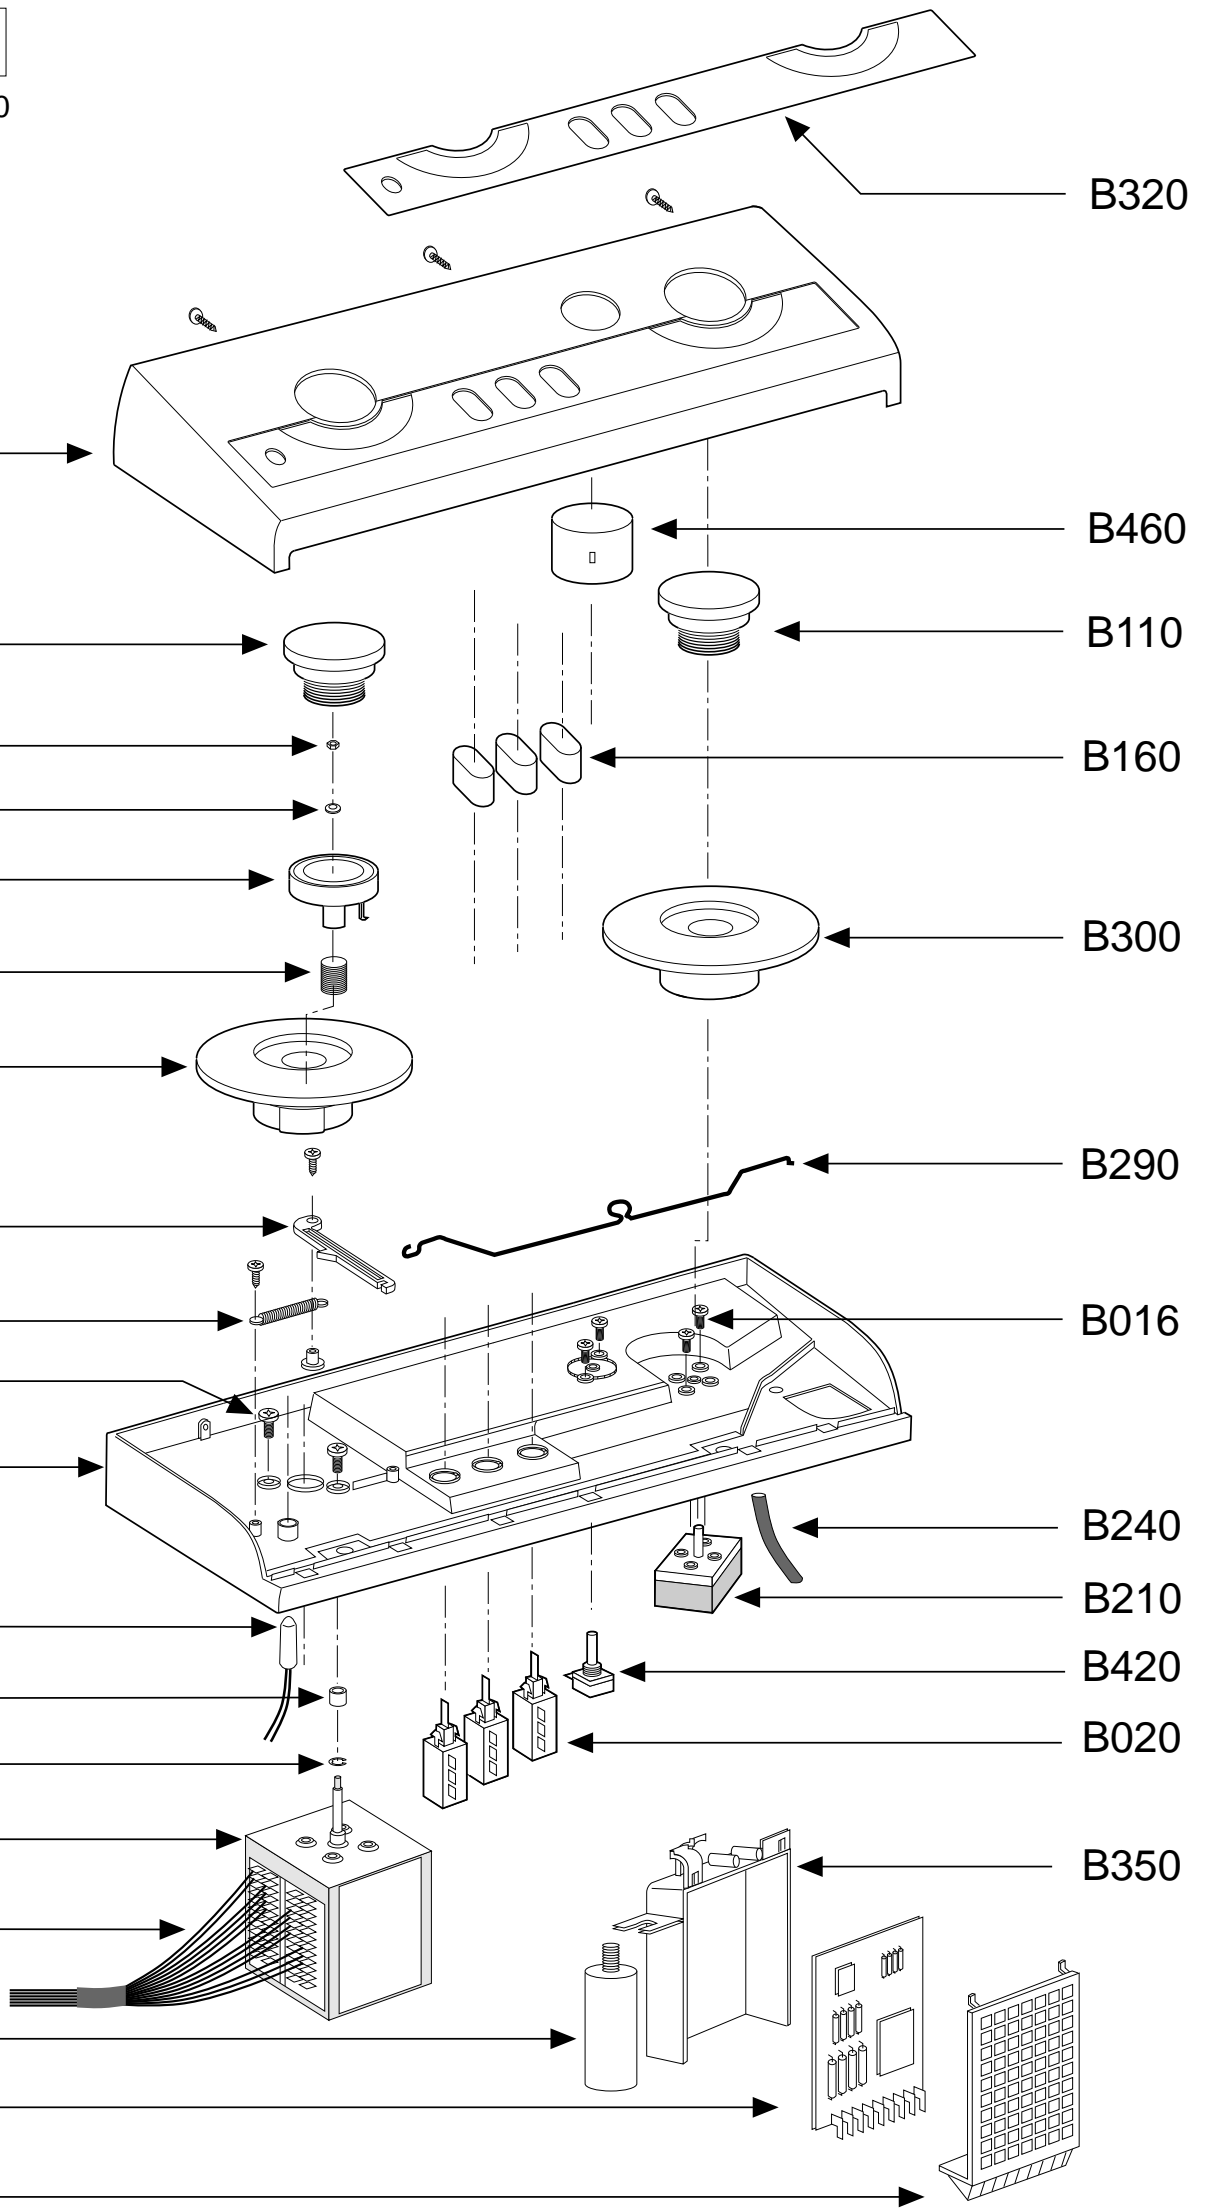

999016294

CABINET T40
HIGH SPIN SPEED
800-1000-1200 r.p.m.
18-11-98

999016317

FRONT. "F" - T40
23/11/98

B050

B110

B017

B018

B410

B470

B120

B260

B250

B015

B150

B010

B460

B110

B160

B300

B290

B016

B240

B210

B420

B020

B350

999016332

LBCA T40 - AF - PRECAR.
02/12/98

99028405

23/10/2000

STAINLESS STEEL TUB T40GX WITH DOOR GASKET AND OVERFLOW SYSTEM