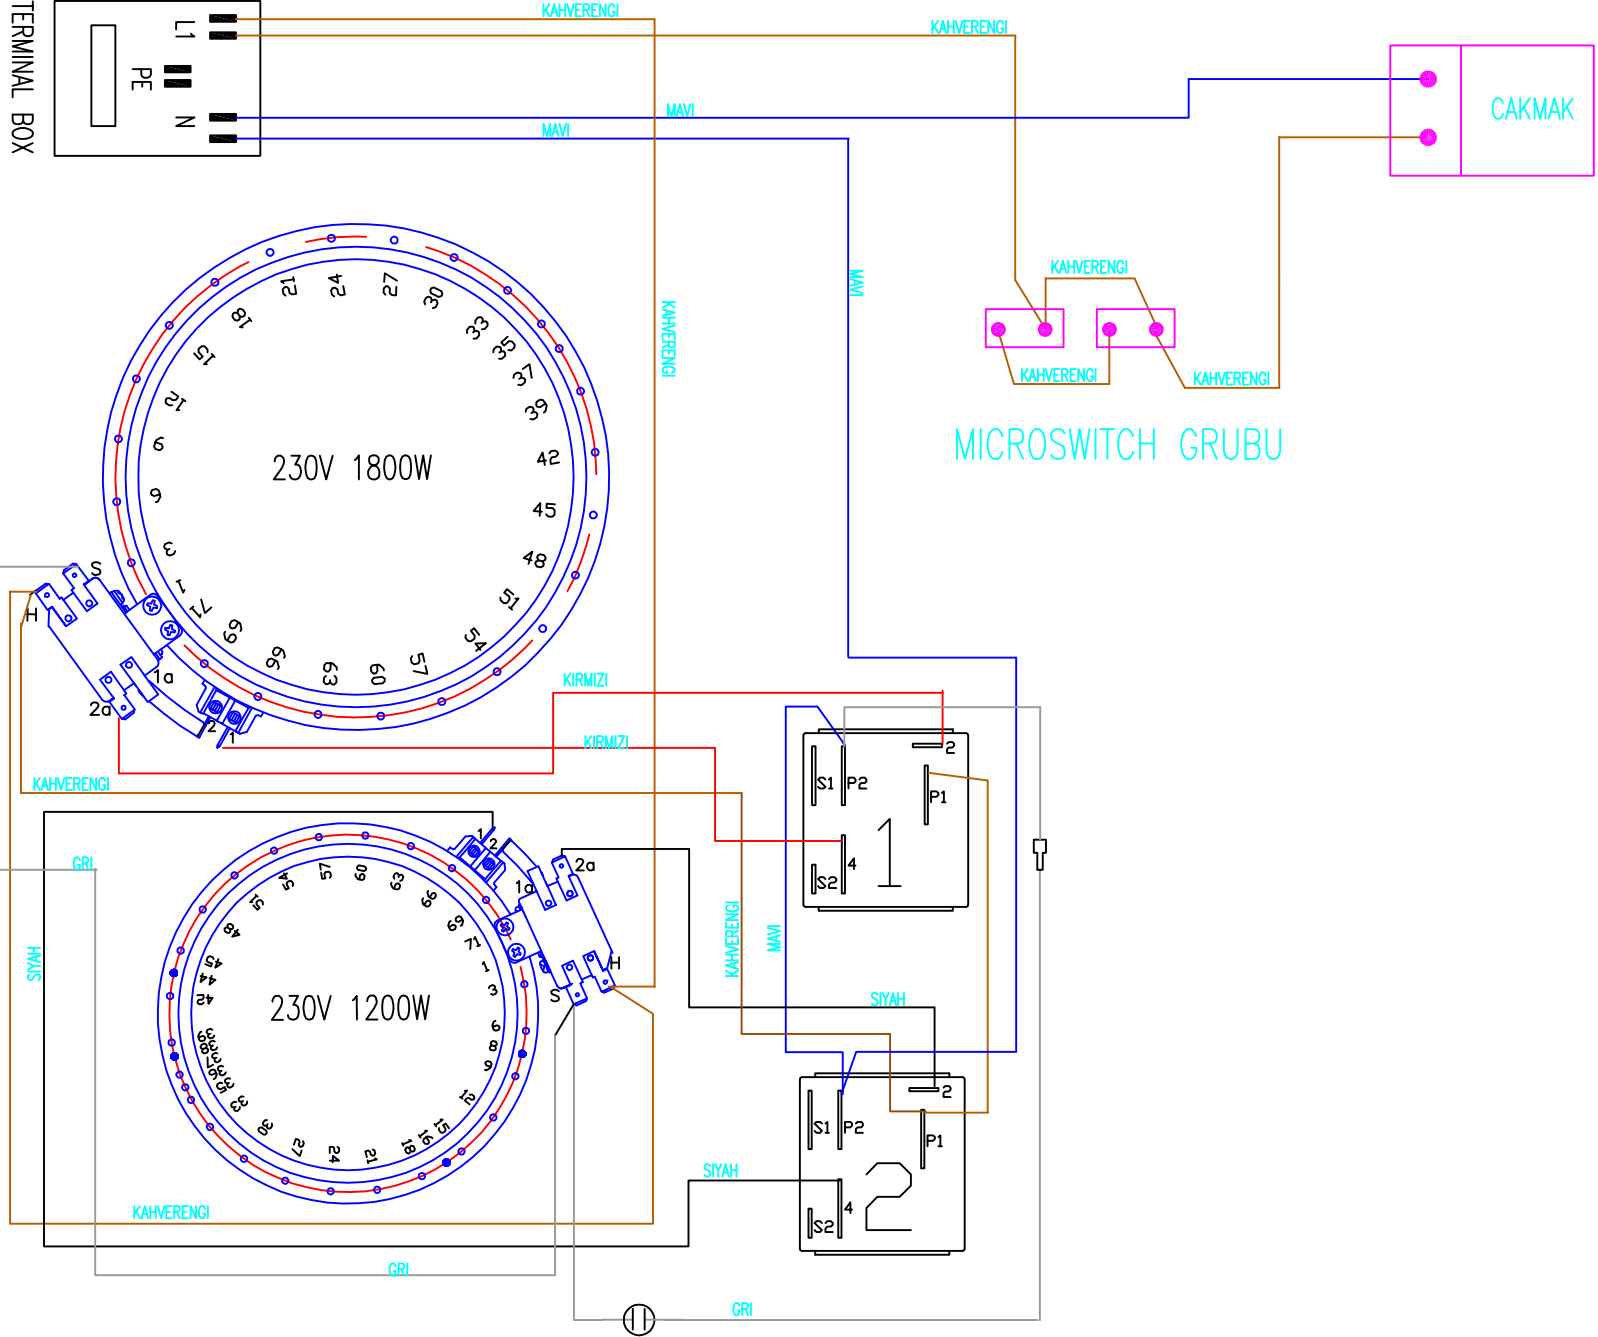

TERMINAL BOX

TURKCE	ENGLISH
MAVI	BLUE
SIYAH	BLACK
KIRMIZI	RED
SIYAHBEYAZ	BLACKWHITE
KAHVE	BROWN
BEYAZ	WHITE
MOR	PURPLE
GRI	GREY
PEMBE	PINK
KIRMIZIBEYAZ	REDWHITE
MAVIBEYAZ	BLUEWHITE
KAHVEBEYAZ	BROWNWHITE

HOT SURFACE INDICATOR LAMP