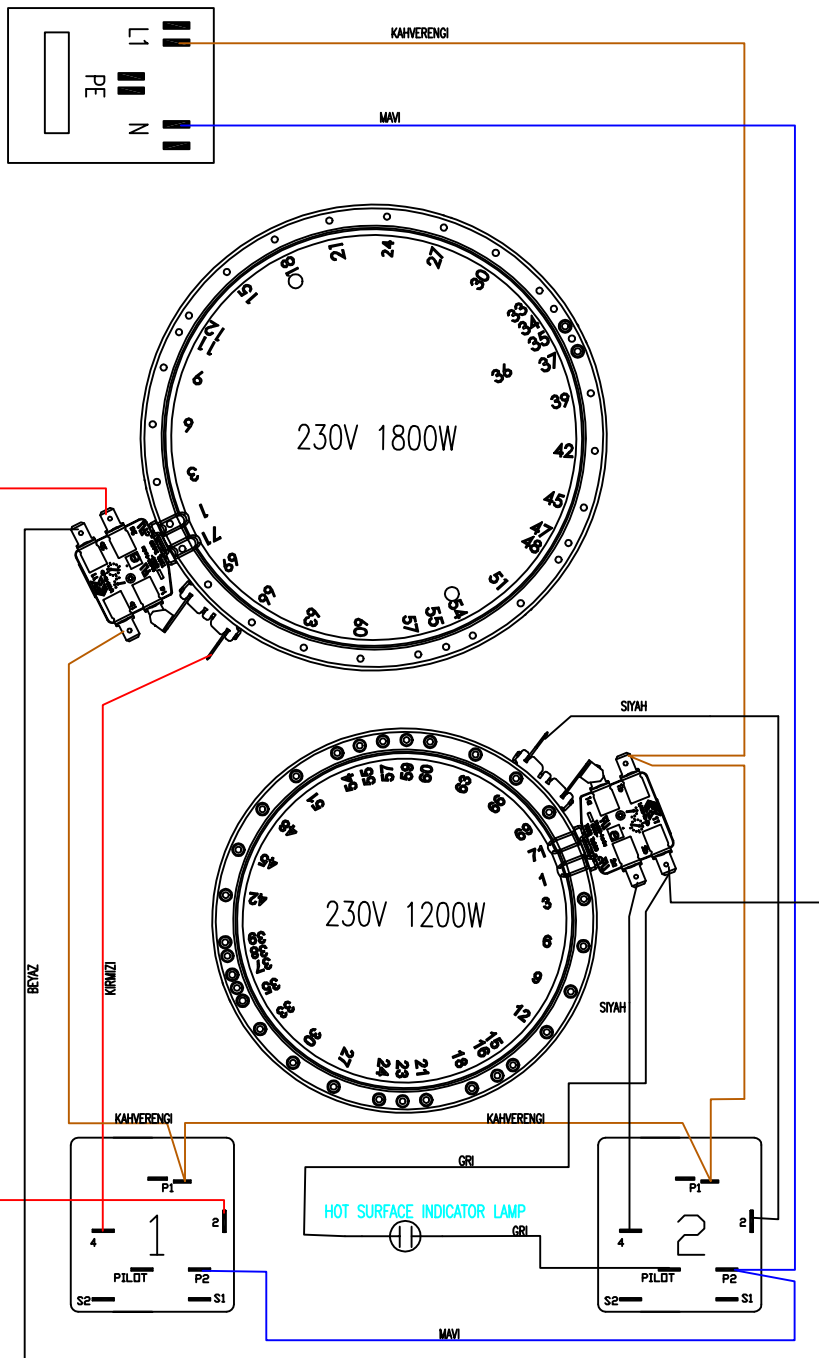

TERMINAL BOX

TURKCE	ENGLISH
MAVI	BLUE
SIYAH	BLACK
KIRMIZI	RED
SIYAHBEYAZ	BLACKWHITE
KAHME	BROWN
BEYAZ	WHITE
MOR	PURPLE
GRI	GREY
PENBE	PINK
KIRMIZIBEYAZ	REDWHITE
MAMBEYAZ	BLUEWHITE
KAHMEBEYAZ	BROWNWHITE