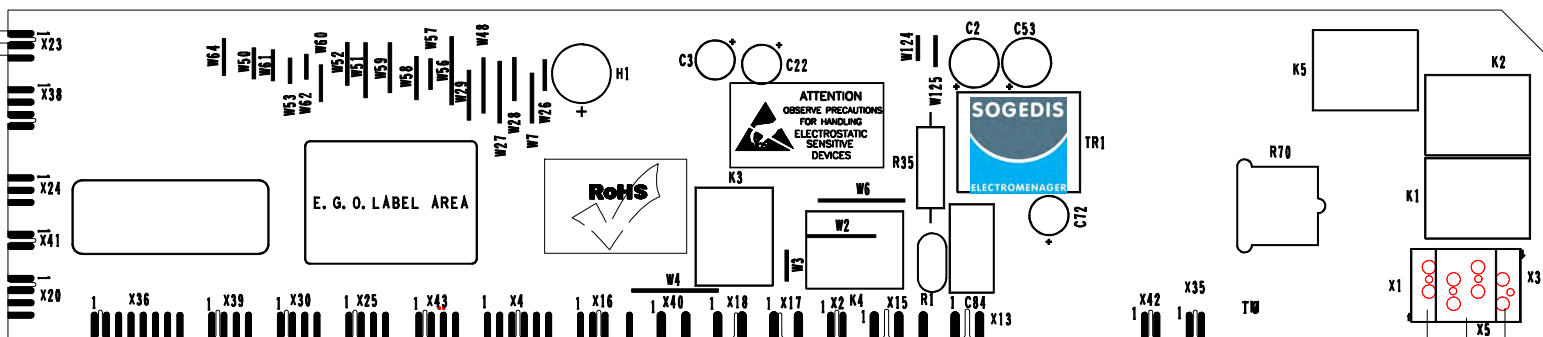

DRUM LIGHT

SEVIYE SENSORU  
LEVEL SENSOR

TAHLIYE POMPASI  
PUMP

COOLING FAN  
SOĞUTMA FANI

KAPI MANDALI  
DOOR LACTH

NEM SENSORU  
HUMIDITY SENSOR

AUX WINDING	3
COMMON	2
MAIN WINDING	1

PSC MOTOR