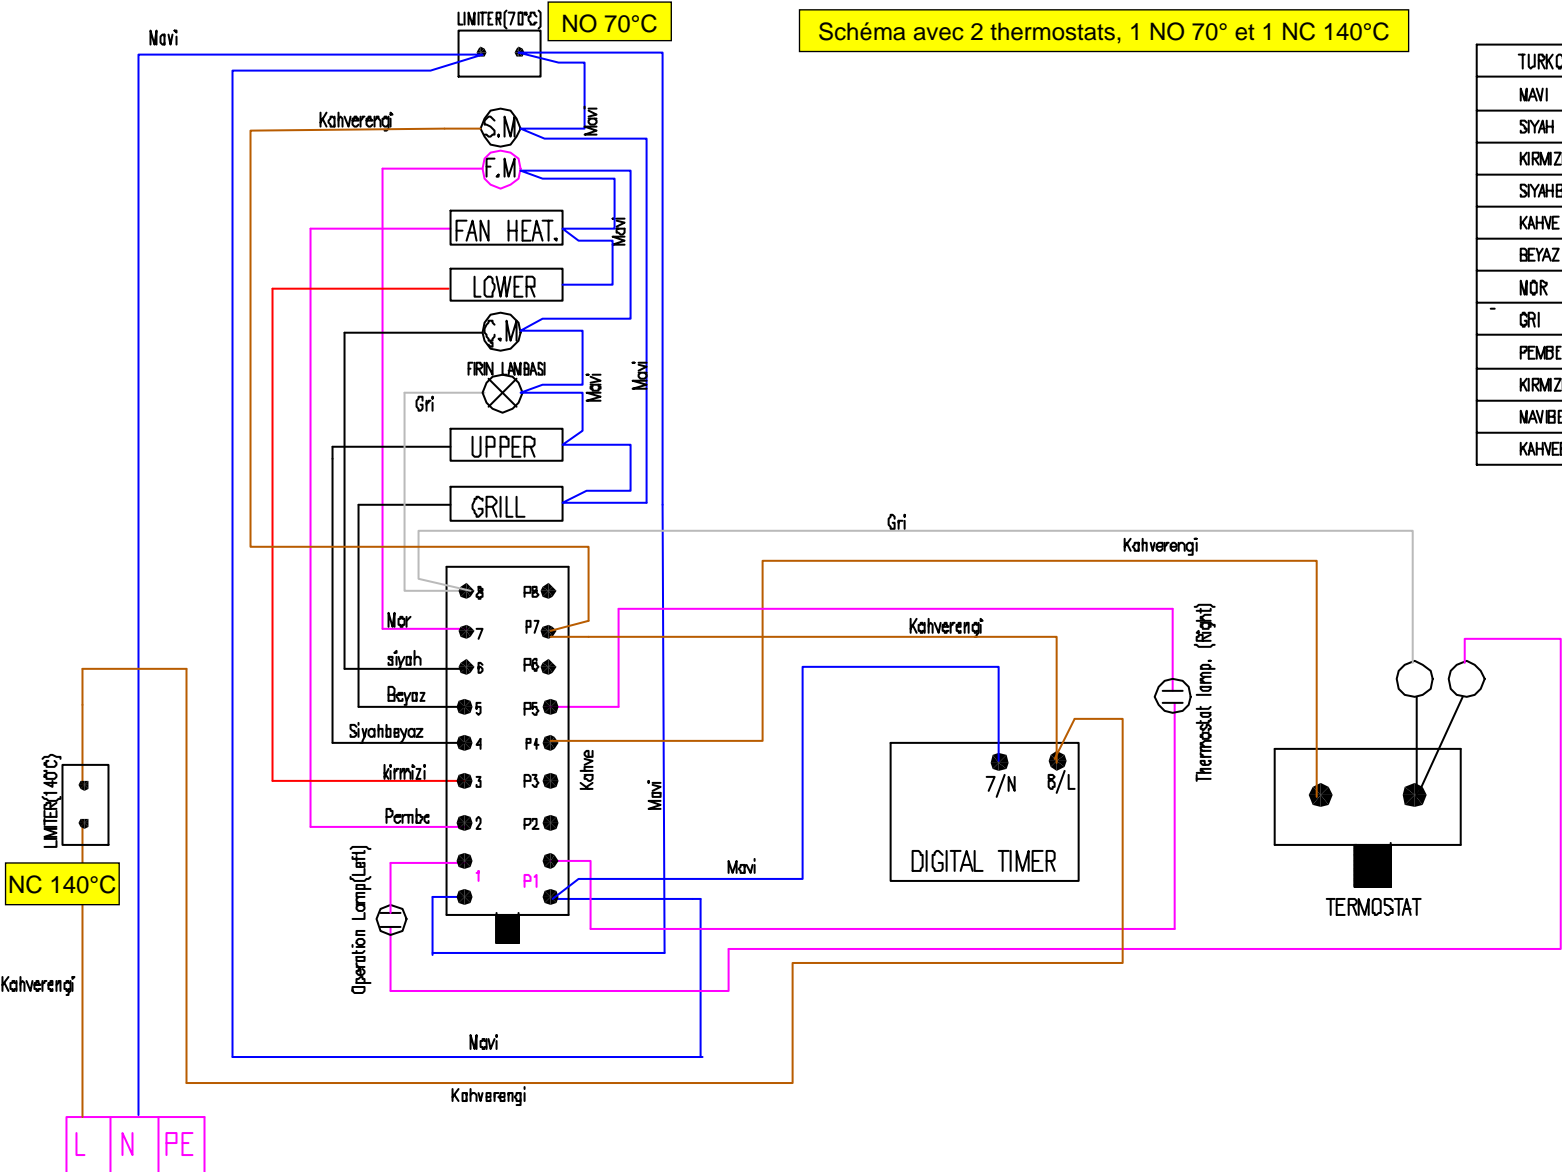

Schéma avec 2 thermostats, 1 NO 70°C et 1 NC 140°C

TURKCE	ENGLISH
MAVI	BLUE
SIYAH	BLACK
KIRMIZI	RED
SIYAHBEYAZ	BLACKWHITE
KAHVE	BROWN
BEYAZ	WHITE
NOR	PURPLE
GRI	GREY
PEMBE	PINK
KIRMIZIBEYAZ	REDWHITE
MAVIBEYAZ	BLUEWHITE
KAHVEBEYAZ	BROWNWHITE

LIMITER (140°C)

NC 140°C

LIMITER (70°C) NO 70°C

DIGITAL TIMER

Thermostat lamp. (Right)

TERMOSTAT

L N PE

SCHEMA avec 1 Thermostat NC 140°C

TURKCE	ENGLISH
MAVI	BLUE
SIYAH	BLACK
KIRMIZI	RED
SIYAHBEYAZ	BLACKWHITE
KAHVE	BROWN
BEYAZ	WHITE
MOR	PURPLE
GRI	GREY
PEMBE	PINK
KIRMIZIBEYAZ	REDWHITE
MAVIBEYAZ	BLUEWHITE
KAHVEBEYAZ	BROWNWHITE