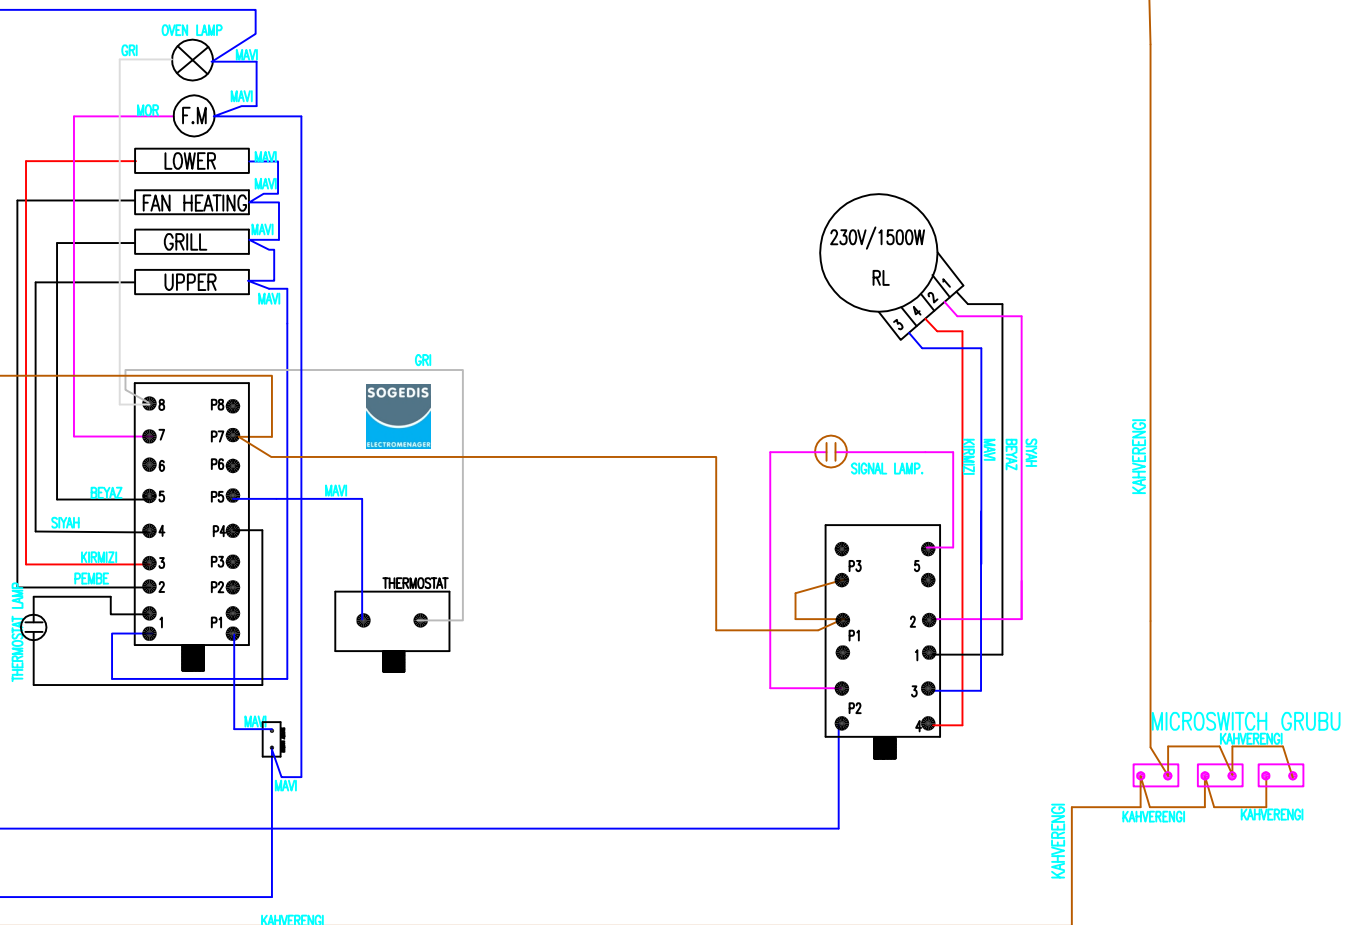

IGNITER

L  
N

TERMINAL BOX

| TURKCE       | ENGLISH    |
|--------------|------------|
| MAVI         | BLUE       |
| SIYAH        | BLACK      |
| KIRMIZI      | RED        |
| SIYAHBEYAZ   | BLACKWHITE |
| KAHVE        | BROWN      |
| BEYAZ        | WHITE      |
| MOR          | PURPLE     |
| GRI          | GREY       |
| PEMBE        | PINK       |
| KIRMIZIBEYAZ | REDWHITE   |
| MAVIBEYAZ    | BLUEWHITE  |
| KAHVEBEYAZ   | BROWNWHITE |